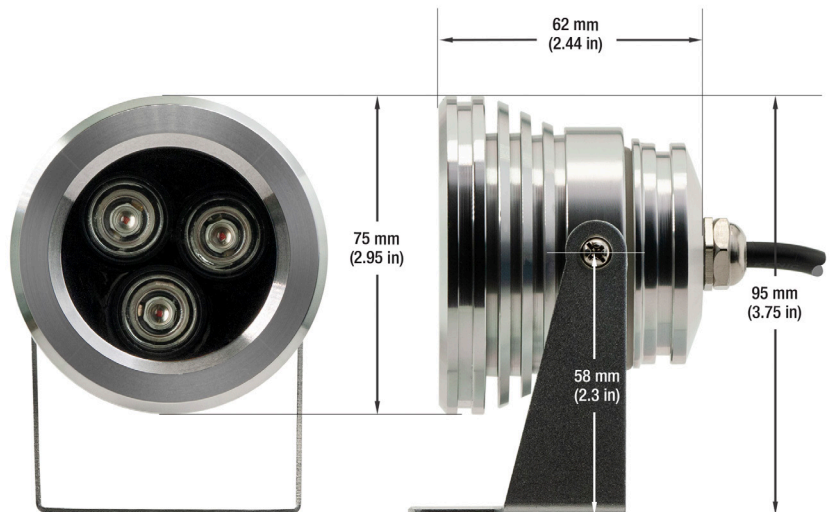

3X1W LANDSCAPE LIGHT, 12V 3W BLUE

Specifications

Input Voltage:	12V DC
Wattage:	3W
Color:	Blue
Light Source:	3 x 1W LEDs
Body Material:	Aluminum
Tilt Angle:	330°
IP Rating:	IP65 (Suitable for wet locations)
Dimensions:	Ø75mm x 62mm x 95mm (2.95" x 2.44" x 3.75")
Certification:	CE

SKU: 666561403270

Features

- This product is used in outdoor landscaping applications such as tree lighting, path lighting, spot lighting, and so on.
- Available in three colors, namely yellow, blue, and red.
- It comes with a two-year warranty.