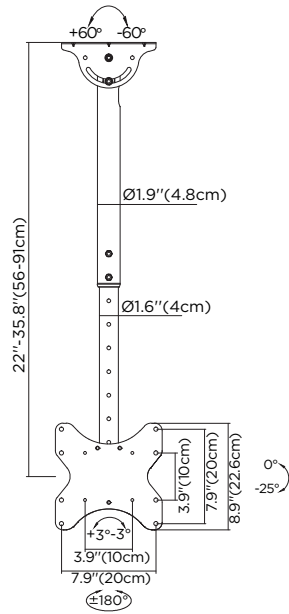

FRONT

TOP

EXTENDED

COMPRESSED

UC-PRO100
PROJECTOR MOUNT

APEX
BY PRO MOUNTS

The information contained in this drawing is the sole property of Promounts. Any reproduction in part or as a whole without the written permission of Promounts is prohibited.