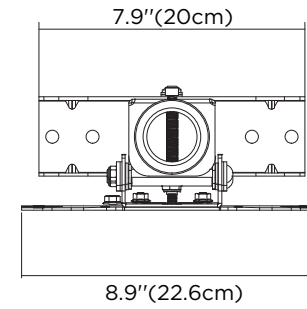

FRONT

TOP

EXTENDED

COMPRESSED

UC-PRO100
PROJECTOR MOUNT

APEX
BY PRO MOUNTS

The information contained in this drawing is the sole property of Promounts. Any reproduction in part or as a whole without the written permission of Promounts is prohibited.