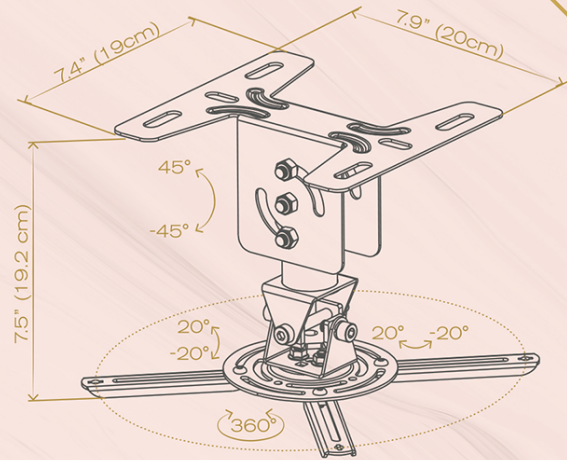

CEILING PROJECTOR MOUNT

Up to:
44lbs/20kg

-20° to 20°
Tilt Range

360°
Swivel

7.5"
Suspension

Specifications

Retail Package Size: 9.6" x 7.8" x 5.1"

Retail Package Weight: 2.8 lbs

Master Carton Size: 20" x 8.4" x 10.7"

Master Carton Weight: 12.4 lbs

Master Carton Quantity: 4

UPC: 856476001061

MSRP: \$49.99

Ceiling Projector Mount

A secure & easy to install, low profile design

- Fits Most Projectors Weighing up to 44lbs (20kg)
- Ultra-slim Low Profile Design
- Suspends the Projector 7.5" (19.2cm) from the Ceiling
- A Rotational Swivel Range of +/- 180°
- Inclinable with a Tilt Range Between -20° to +20°
- Built-in Cable Management System Prevents Cords from Tangling and Damage
- Solid All-metal Construction Tested with Four Times the Recommended Weight Limits
- Ready to Install with all Hardware Included