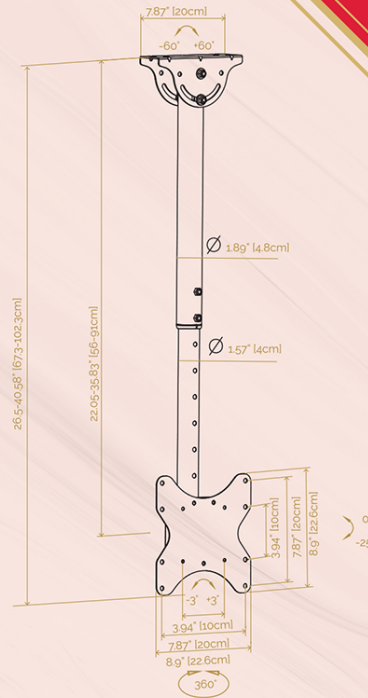

SMALL CEILING MOUNT

23-42"
TV Size

Up to:
110lbs/50kg

100x100 to
200x200

-25° to 0°
Tilt Range

360°
Swivel

22" - 35.8"
Extension

Specifications

Retail Package Size: 24" x 12.2" x 5.7"

Retail Package Weight: 10.3 lbs

Master Carton Size: 24.8" x 13" x 17.9"

Master Carton Weight: 33.2 lbs

Master Carton Quantity: 3

UPC: 856476001030

MSRP: \$89.99

Small Ceiling Mount

A secure & easy to install, low profile design

- Fits Most 23-42" TVs Weighing up to 110lbs (50kg)
- Compatible with VESA Patterns Between 100x100 and 200x200.
- Ultra-slim Low Profile Design
- Extends the TV 22" (55.8cm) from the Ceiling
- The Flexible Arm Extends up to 35.8" (90.9cm)
- A Rotational Swivel Range of +/- 180°.
- Inclinable with a Tilt Range Between -25° to +0°
- Built-in Cable Management System Prevents Cords from Tangling and Damage
- Solid All-metal Construction Tested with Four Times the Recommended Weight Limits
- A Locking Mechanism Ensure your TVs Safety
- Ready to Install with all Hardware Included