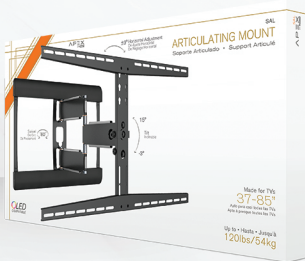

LARGE ARTICULATING MOUNT

37-85"
TV Size

Up to:
120lbs/54kg

200x200 to
800x400

1.9"
Depth

-15° to 3°
Tilt Range

19.1"
Extension

Specifications

Retail Package Size: 34.3" x 18.6" x 3"

Retail Package Weight: 11.9 lbs

Master Carton Size: 35" x 19.5" x 6.9"

Master Carton Weight: 23.8 lbs

Master Carton Quantity: 2

UPC: 856476001764

MSRP: \$199.99

Large Articulating Mount

A secure & easy to install, low profile design

- Fits Most 37-85" TVs Weighing up to 120lbs (54kg)
- Compatible with VESA Patterns Between 200x200 and 400x400.
- Ultra-slim Low Profile Design
- Places the TV Just 1.9" (4.8cm) from the Wall
- A Dual-jointed Flexible Arm Extends up to 19.1" (48.5cm)
- A Rotational Swivel Range of +/- 90°.
- Inclined with a Tilt Range Between -15° to +3°
- Built-in Cable Management System Prevents Cords from Tangling and Damage
- Solid All-metal Construction Tested with Four Times the Recommended Weight Limits
- Ready to Install with all Hardware Included