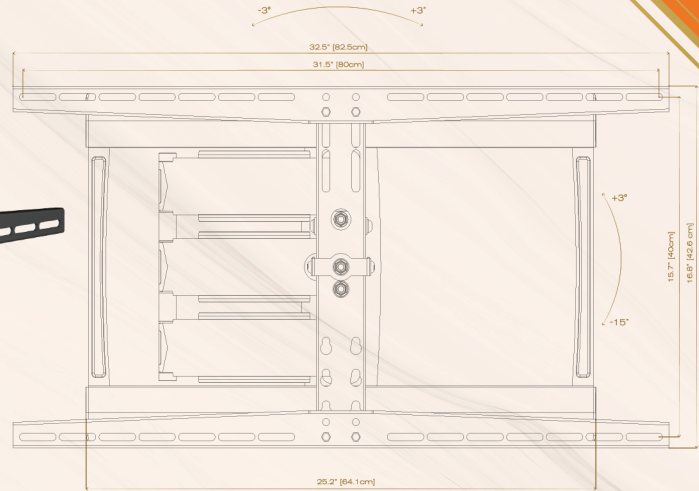

LARGE ARTICULATING MOUNT

37-85"
TV Size

Up to:
120lbs/54kg

200x200 to
800x400

1.9"
Depth

-15° to 3°
Tilt Range

19.1"
Extension

Specifications

Retail Package Size: 34.3" x 18.6" x 3"

Retail Package Weight: 11.9 lbs

Master Carton Size: 35" x 19.5" x 6.9"

Master Carton Weight: 23.8 lbs

Master Carton Quantity: 2

UPC: 856476001764

MSRP: \$199.99

Large Articulating Mount

A secure & easy to install, low profile design

- Fits Most 37-85" TVs Weighing up to 120lbs (54kg)
- Compatible with VESA Patterns Between 200x200 and 400x400.
- Ultra-slim Low Profile Design
- Places the TV Just 1.9" (4.8cm) from the Wall
- A Dual-jointed Flexible Arm Extends up to 19.1" (48.5cm)
- A Rotational Swivel Range of +/- 90°.
- Inclined with a Tilt Range Between -15° to +3°
- Built-in Cable Management System Prevents Cords from Tangling and Damage
- Solid All-metal Construction Tested with Four Times the Recommended Weight Limits
- Ready to Install with all Hardware Included