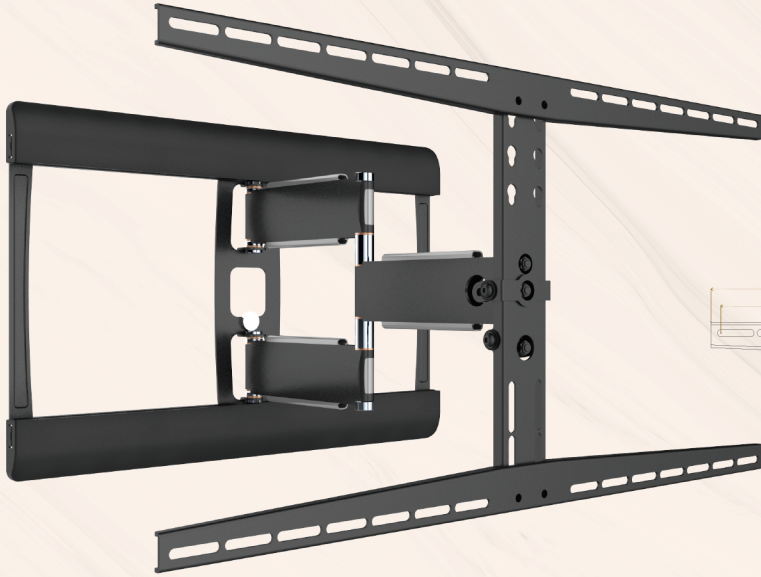

LARGE ARTICULATING MOUNT

37-85"
TV Size

Up to:
120lbs/54kg

200x200 to
800x400

1.9"
Depth

-15° to 3°
Tilt Range

19.1"
Extension

Specifications

Retail Package Size: 34.3" x 18.6" x 3"

Retail Package Weight: 11.9 lbs

Master Carton Size: 35" x 19.5" x 6.9"

Master Carton Weight: 23.8 lbs

Master Carton Quantity: 2

UPC: 856476001764

MSRP: \$199.99

Large Articulating Mount

A secure & easy to install, low profile design

- Fits Most 37-85" TVs Weighing up to 120lbs (54kg)
- Compatible with VESA Patterns Between 200x200 and 400x400.
- Ultra-slim Low Profile Design
- Places the TV Just 1.9" (4.8cm) from the Wall
- A Dual-jointed Flexible Arm Extends up to 19.1" (48.5cm)
- A Rotational Swivel Range of +/- 90°.
- Inclined with a Tilt Range Between -15° to +3°
- Built-in Cable Management System Prevents Cords from Tangling and Damage
- Solid All-metal Construction Tested with Four Times the Recommended Weight Limits
- Ready to Install with all Hardware Included