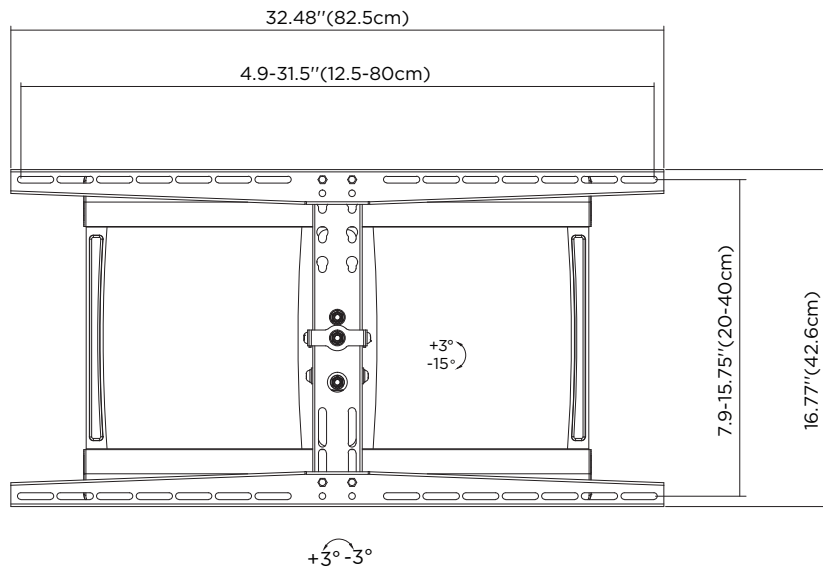

FRONT

BACK

LEFT SIDE EXTENDED

LEFT SIDE COMPRESSED

**SAL**  
ARTICULATING MOUNT

**APEX**  
BY PRO MOUNTS

The information contained in this drawing is the sole property of Promounts. Any reproduction in part or as a whole without the written permission of Promounts is prohibited.