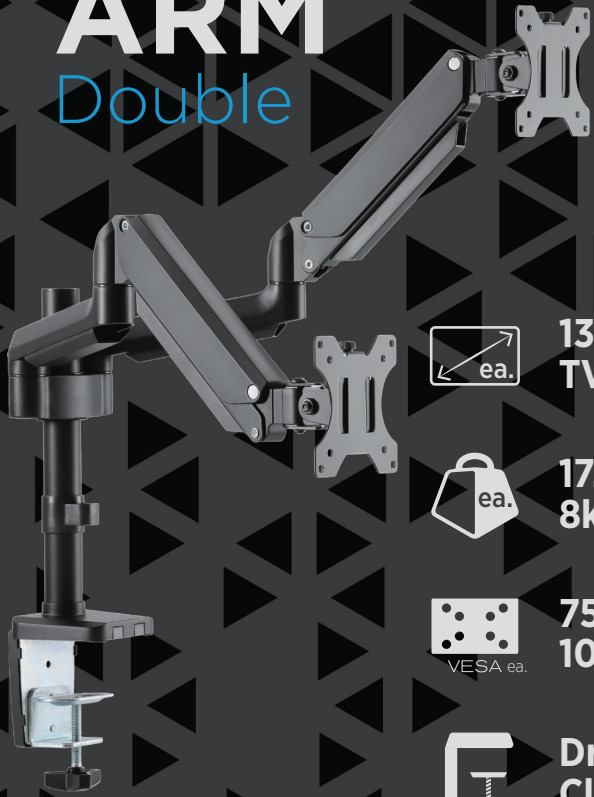

MONITOR ARM

Double

13-32"
TV Size

17.6lbs
8kg

75x75 to
100x100

Drill or
Clamp

Supports Most Types of Monitors

Supports flat and curved monitors from 13" to 32" Holds up to a maximum of 8kg or 17.6lbs. All hardware included.

Fully Articulated

Gas-spring operated arm to counterbalance your monitor in any direction. Adjust and move with a $\pm 90^\circ$ horizontal and vertical tilt.

Your Choice

Choose to bolt it down to your desk to keep the mount from moving around. Choose the non-destructive clamp to keep your desk clear from any holes.

Cable Management

Cable management with opening chambers and a clamp. Place the adjustment wrench in the back of the mount to use later.

Landscape or Portrait

360 degree rotation for Horizontal and Vertical mounting options. Perfect to have your monitor for chats, reading, and gaming.