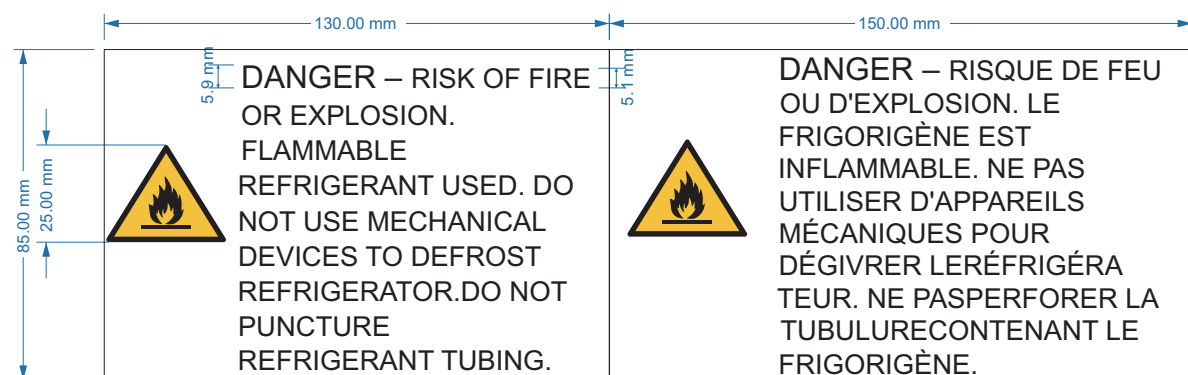

A

D

B

C

ETL Warning Labels