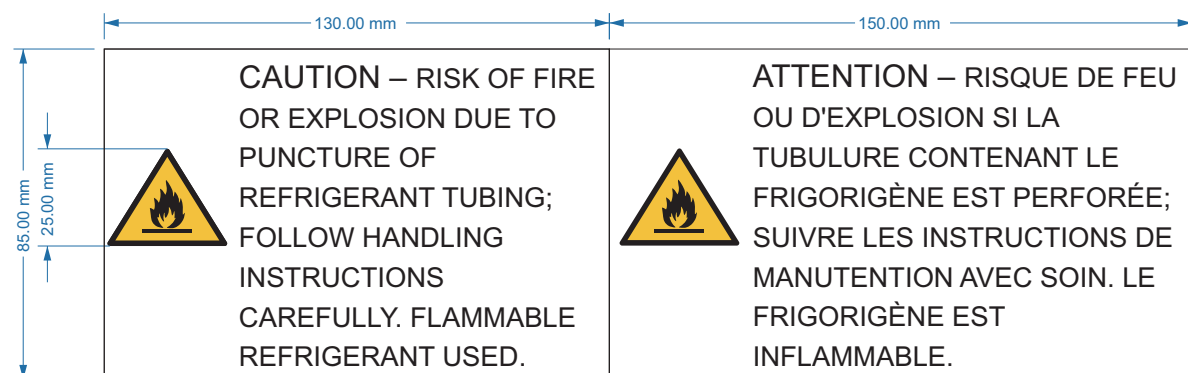

A

D

B

C

ETL Warning Labels