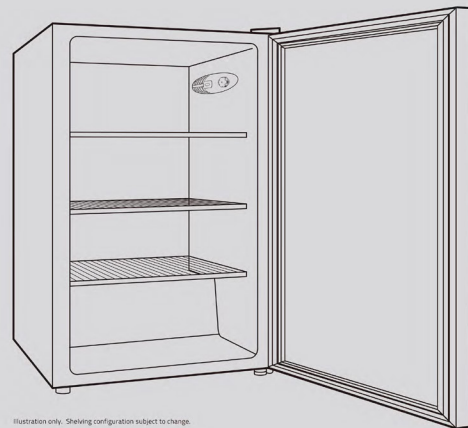

297.5mm

865mm

Undercounter Drinks Cooler

Undercounter Drinks Cooler

- 840x540x540mm (HxWxD)
- Frees up space in your main refrigerator
- Adjustable thermostat and internal light
- Reversible door with lock
- Suitable for drinks, wine and beer

FOR HOUSEHOLD USE ONLY

580mm

Undercounter Drinks Cooler