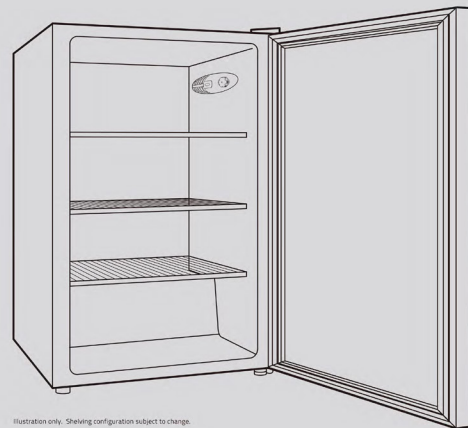

297.5mm

865mm

Undercounter Drinks Cooler

Undercounter Drinks Cooler

- 840x540x540mm (HxWxD)
- Frees up space in your main refrigerator
- Adjustable thermostat and internal light
- Reversible door with lock
- Suitable for drinks, wine and beer