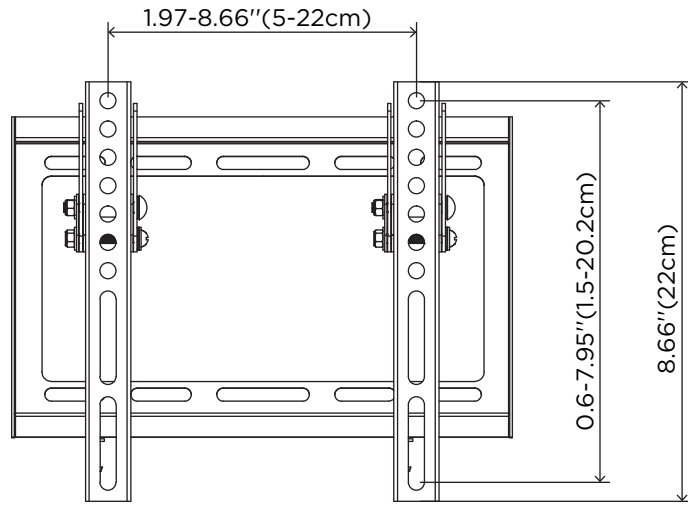

FRONT

BACK

ORTHOGRAPHIC VIEW

LEFT SIDE

FT22
TILT MOUNT

ONE
MOUNTS

The information contained in this drawing is the sole property of Promounts. Any reproduction in part or as a whole without the written permission of Promounts is prohibited.