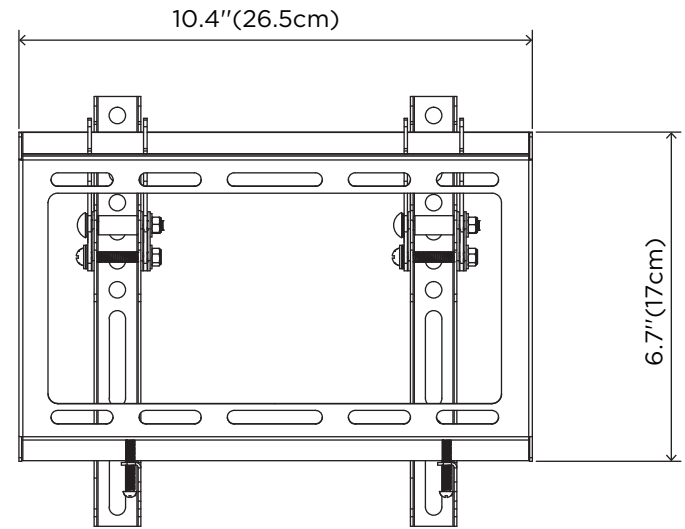

FRONT

BACK

ORTHOGRAPHIC VIEW

LEFT SIDE

FT22
TILT MOUNT

ONE
MOUNTS

The information contained in this drawing is the sole property of Promounts. Any reproduction in part or as a whole without the written permission of Promounts is prohibited.