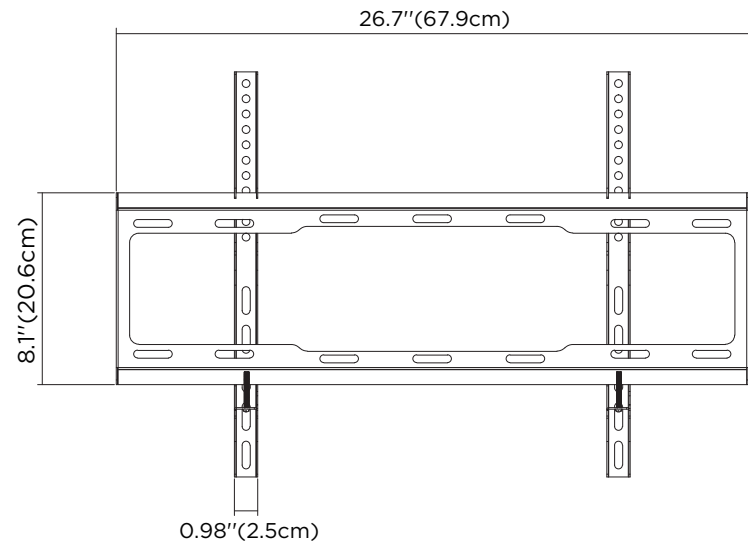

FRONT

BACK

ORTHOGRAPHIC VIEW

LEFT SIDE

0.98" (2.5cm)

FF64
FLAT MOUNT

ONE
MOUNTS

The information contained in this drawing is the sole property of Promounts. Any reproduction in part or as a whole without the written permission of Promounts is prohibited.