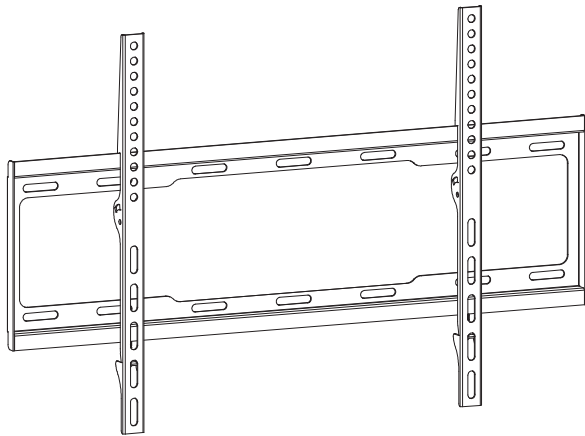

FRONT

BACK

ORTHOGRAPHIC VIEW

LEFT SIDE

0.98" (2.5cm)

FF64
FLAT MOUNT

ONE
MOUNTS

The information contained in this drawing is the sole property of Promounts. Any reproduction in part or as a whole without the written permission of Promounts is prohibited.