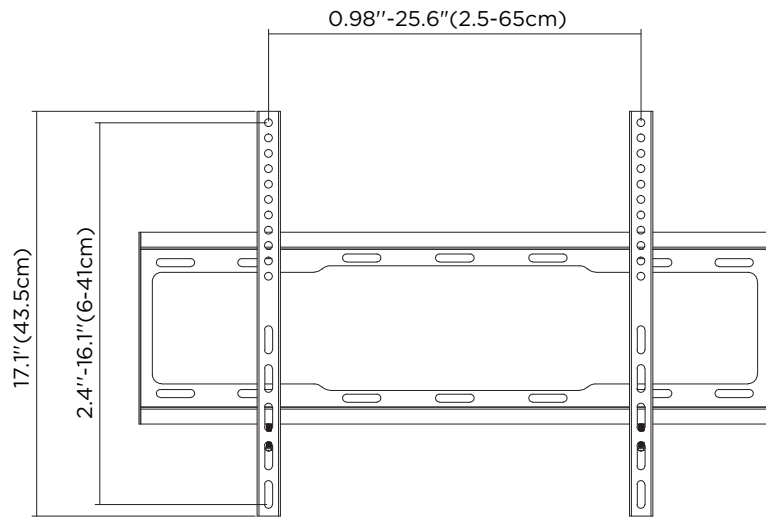

FRONT

BACK

ORTHOGRAPHIC VIEW

LEFT SIDE

0.98" (2.5cm)

FF64
FLAT MOUNT

ONE
MOUNTS

The information contained in this drawing is the sole property of Promounts. Any reproduction in part or as a whole without the written permission of Promounts is prohibited.