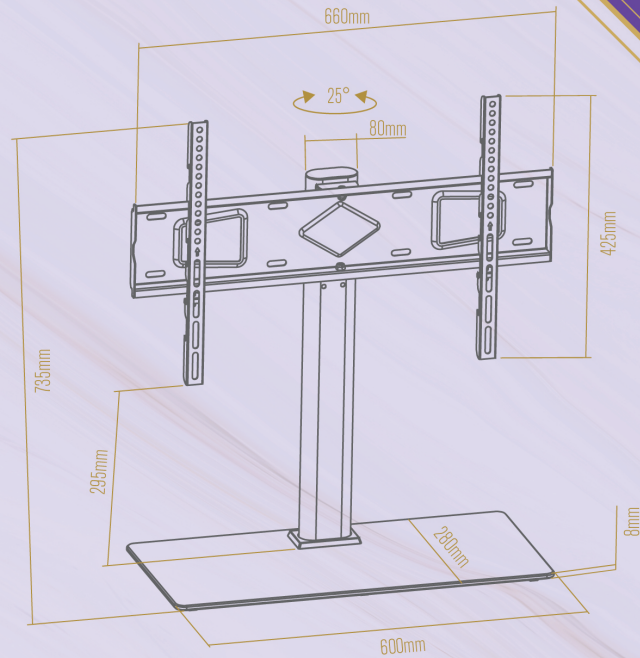

SWIVEL TABLETOP TV STAND

37-72"
TV Size

Up to:
99lbs/45kg

200x200 to
600x400

V-Bar Tech
3x60mm

Specifications

Retail Package Size: 28.3" x 13.2" x 3.5"

Retail Package Weight: 17.2lbs

Master Carton Size: 28.3" x 13.2" x 3.5"

Master Carton Weight: 17.2lbs

Master Carton Quantity: 1

UPC: 810054150985

SWIVEL TABLETOP TV STAND

A secure & easy to install, low profile design

- Fits Most 37-72" TVs Weighing up to 99lbs (45kg)
- Compatible with VESA Patterns Between 200x200 and 600x400.
- Sturdy, Modern, & Low Profile Design
- Flexible $\pm 25^\circ$ Swivel Range
- Built-in Cable Management System
- Solid Metal Construction with a Tempered Glass Base
- V-Bar Tech and Locking Mechanism - Secure Your TV at 3 Adjustable Heights (2.4in/6cm Height Gaps)
- Ready to Install with all Hardware Included