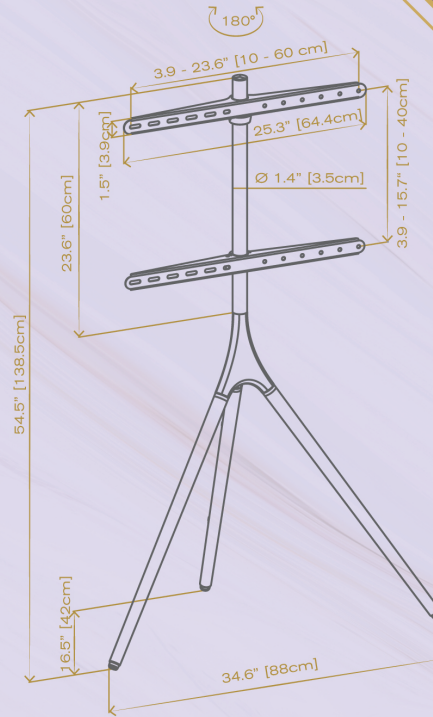

ARTISTIC TV STAND

47-72"
TV Size

Up to:
55lbs/25kg

200x200 to
600x400

Specifications

Retail Package Size: 38.7" x 8.1" x 5.7"

Retail Package Weight: 13.7lbs

Master Carton Size: 38.7" x 8.1" x 5.7"

Master Carton Weight: 13.7lbs

Master Carton Quantity: 1

UPC: 856476001795

MSRP: \$99.00

ARTISTIC TV STAND

A secure & easy to install, low profile design

- Fits Most 47-72" TVs Weighing up to 55lbs (25kg)
- Compatible with VESA Patterns Between 200x200 and 600x400.
- Artistic, Modern, & Low Profile Design
- Flexible $\pm 180^\circ$ Swivel Range
- Built-in Cable Management System
- Solid All-metal Construction Tested with Four Times the Recommended Weight Limits
- A Locking Mechanism Ensure your TVs Safety
- Ready to Install with all Hardware Included
- Additional TV Safety Kit Included