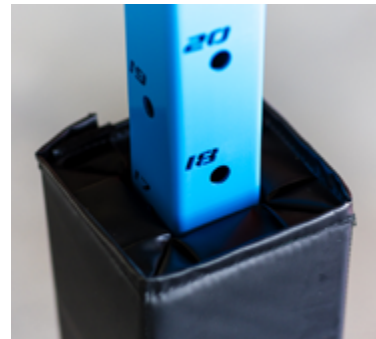

ROUND BOLSTER SWING

TRAPEZE BAR SWING

CREATE A SENSORY SOLUTION **ACCESSORIES**

CRASH PAD

TUMBLING MAT

**GYMNASTICS
INCLINE MAT**

**STACKABLE PLYO
BOXES**

POST PADS