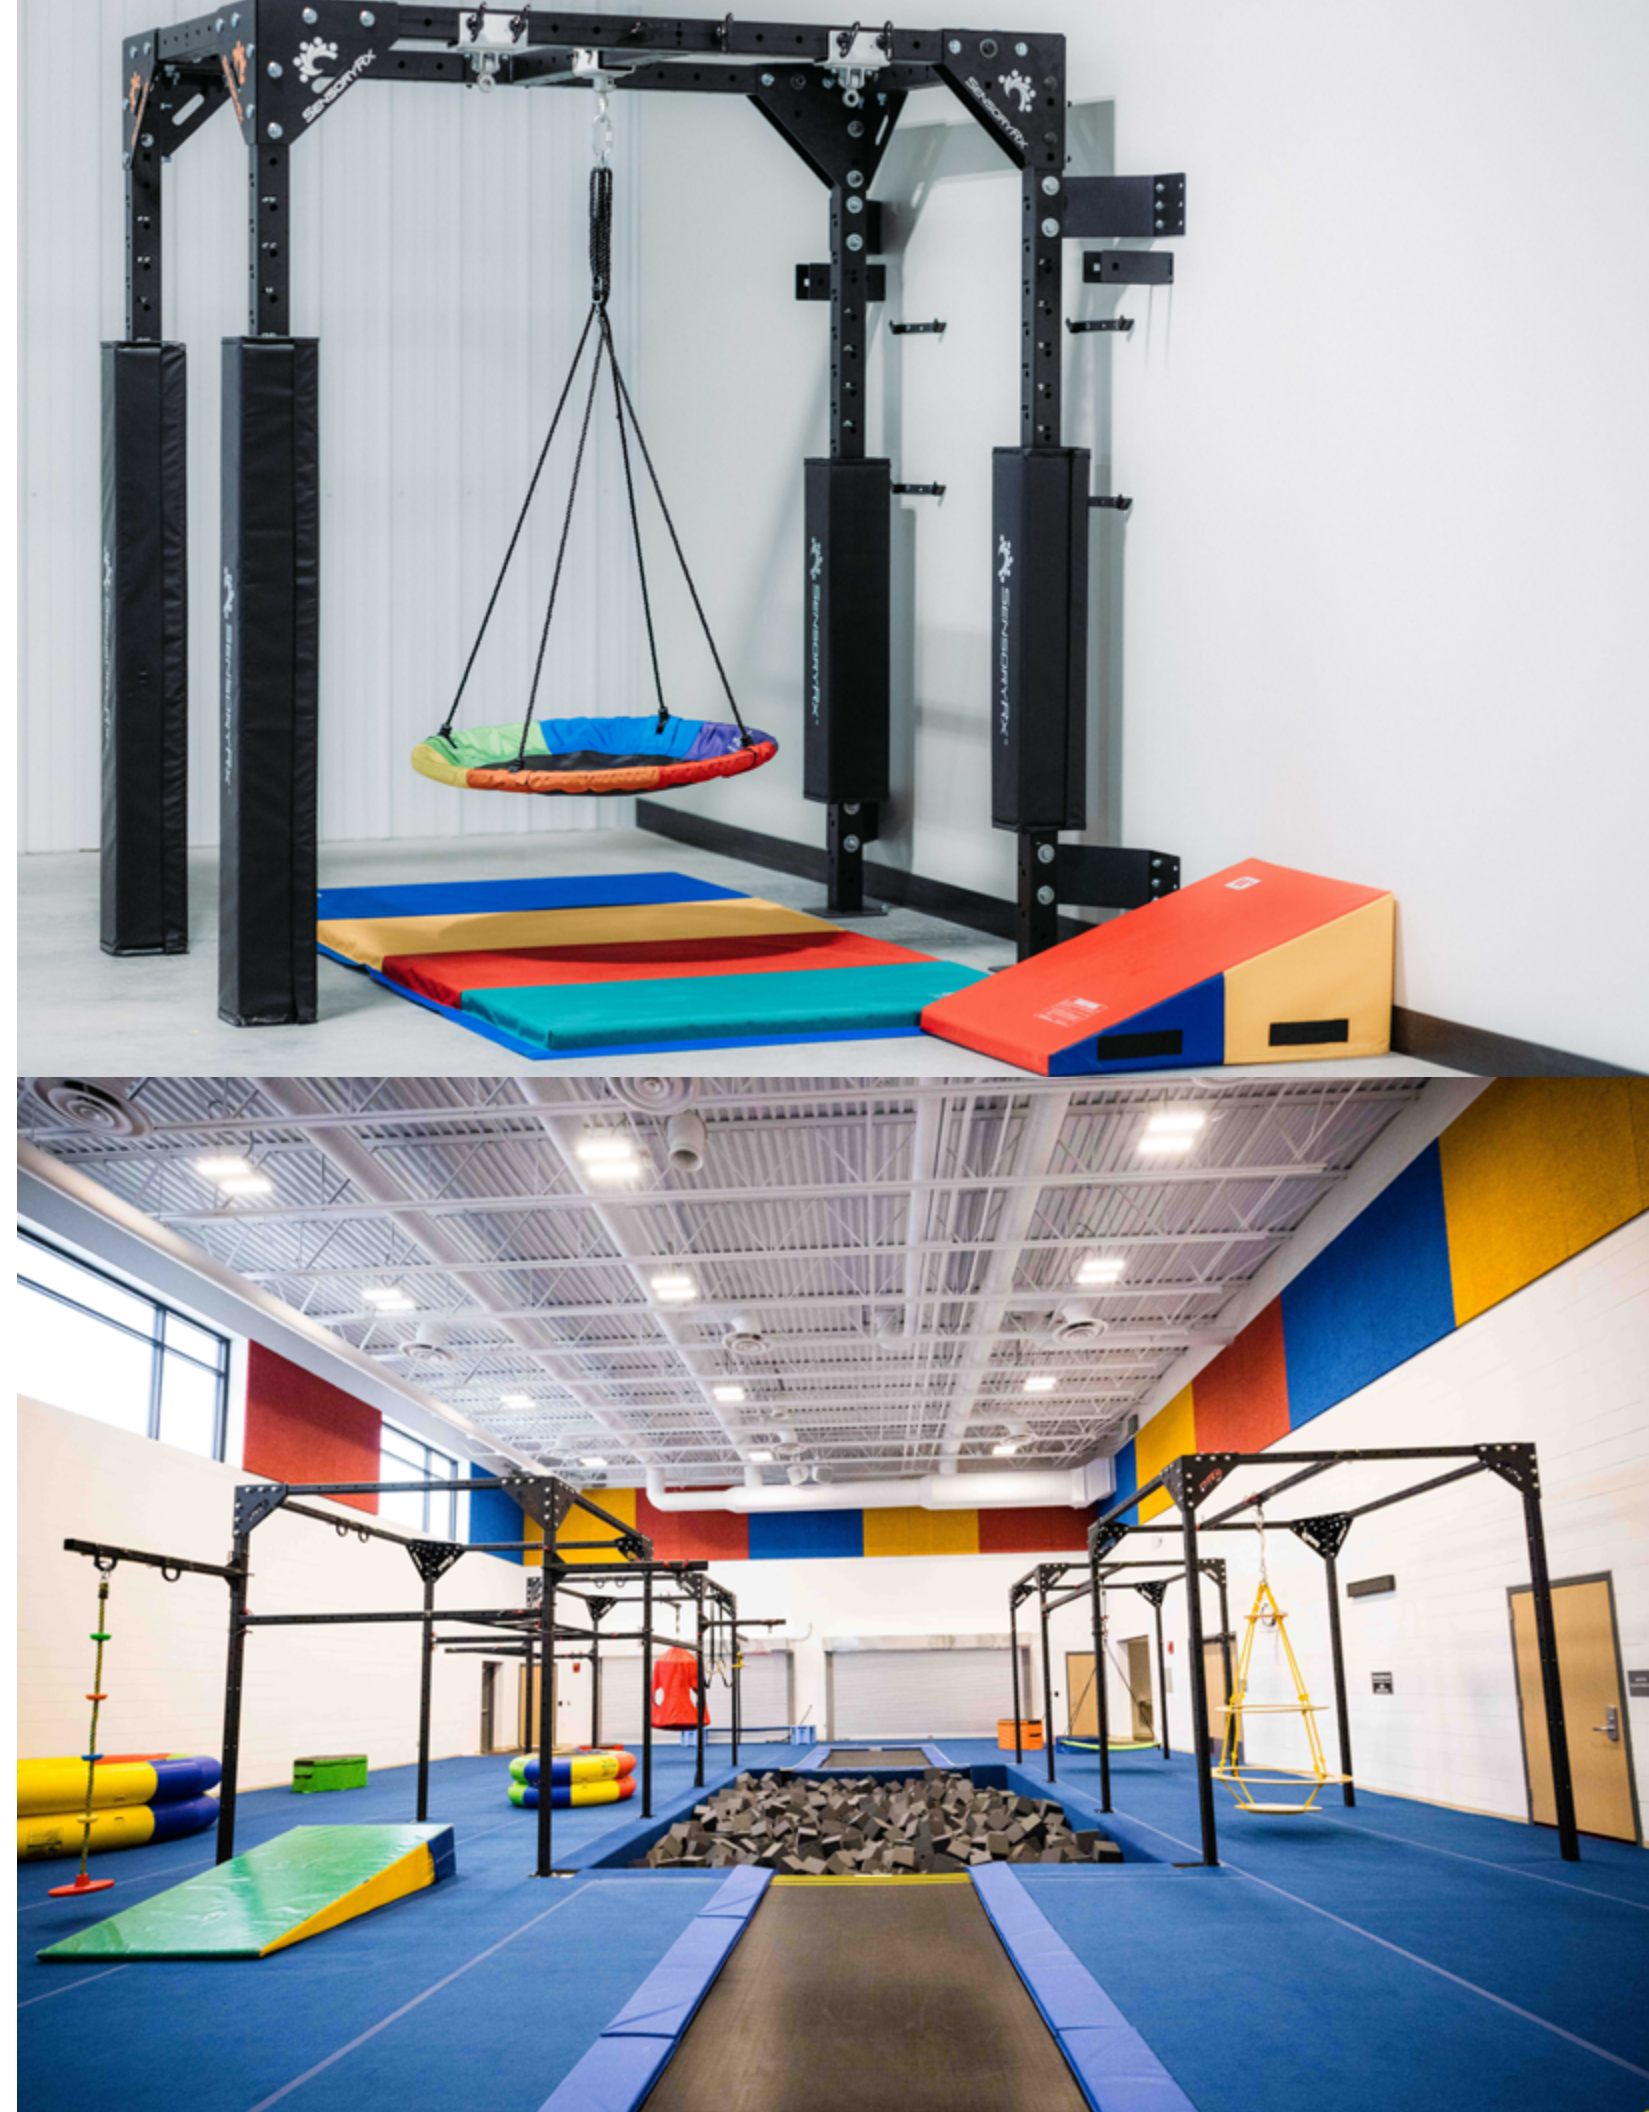

CREATE A SENSORY SOLUTION

Each setup designed by our team includes a support structure, sensory attachments, accessories, and programming.

SUPPORT STRUCTURE

SensoryRx Systems are made of steel and designed with versatility in mind. Move attachments around with ease and keep your setup fresh.

SENSORY ATTACHMENTS

Ladders, swings, ziplines, and more! We won't stop creating attachments until everyone can find focus through movement.

ACCESSORIES

Make sure your setup is safe and easy to use. The little things like protective padding, crash mats, and storage make all the difference.

PROGRAMMING

Put your sensory equipment to work. All purchasers receive education on best practices and creative uses.

We can help you navigate use of any grants, financial assistance, or state waivers.