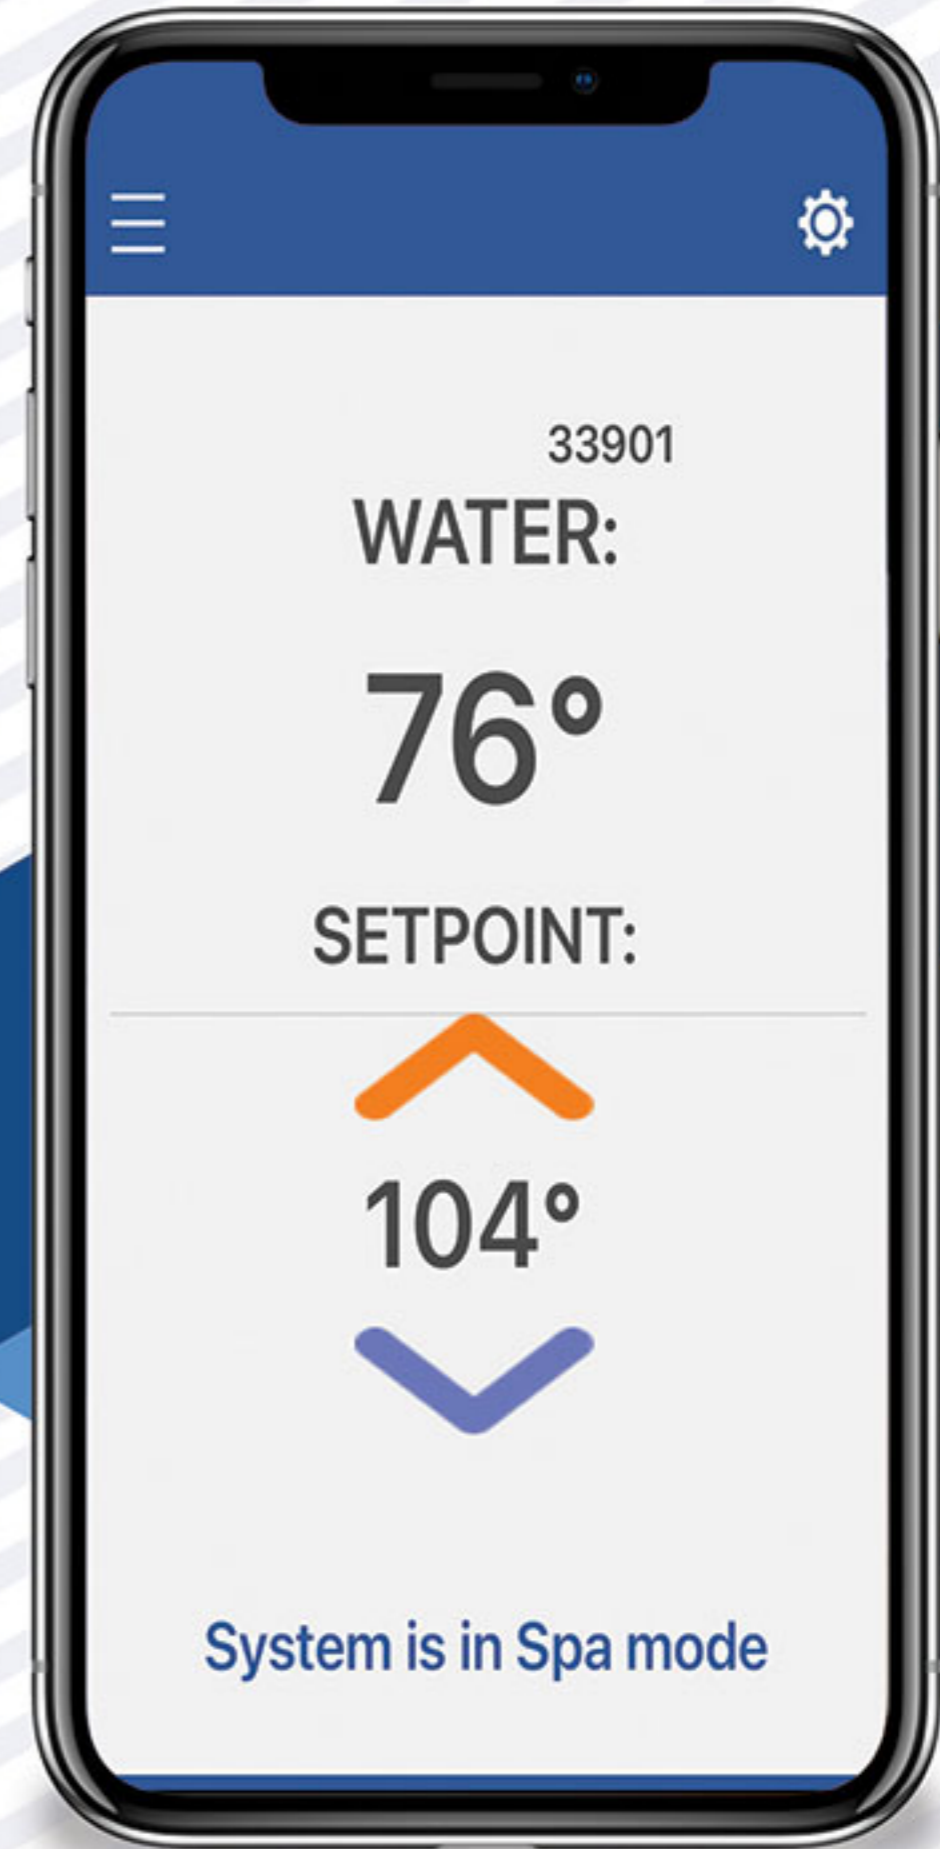

PRESENTING **COMPASS** HEAT PUMP NAVIGATION

Control your heater through an easy-to-use app on your phone or tablet.

FEATURES

- Lockable settings for rentals
- Control multiple pools from a single app
- See heater fault codes from your phone
- Share control with family or friends and much more, *all in real time.*