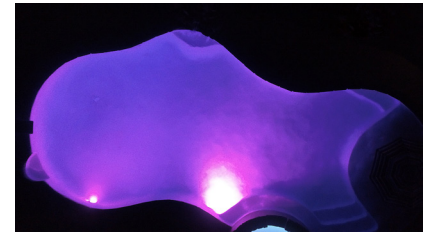

AFTER ▶

Evenly lit pool for a more exhilarating nighttime pool experience.

PRODUCT SPECIFICATION

SIZE	MODEL	VOLTAGE	POWER	PART NUMBER BY CORD LENGTH (FEET)				
				30'	50'	100'	150'	250'
Pool	Color	120V	28W	602185	602186	602187	602188	602206
Pool	Color	12V	28W	602151	602152	602153	602154	-
Spa	Color	120V	18W	602201	602202	602203	602204	602205
Spa	Color	12V	18W	602197	602198	602199	602200	-
Pool	White - 300W Equivalent	120V	26W	602181	602182	602183	602184	602207
Pool	White - 300W Equivalent	12V	26W	602143	602144	602145	602146	-
Pool	White - 500W Equivalent	120V	31W	602177	602178	602179	602180	602208
Pool	White - 500W Equivalent	12V	31W	602139	602140	602141	602142	-
Spa	White - 100W Equivalent	120V	18W	602193	602194	602195	602196	602209
Spa	White - 100W Equivalent	12V	18W	602015	602016	602017	602018	-
Pool	Warm White	120V	31W	602189	602190	602191	602192	602221
Pool	Warm White	12V	31W	602147	602148	602149	602150	-
Spa	Warm White	120V	18W	602225	602226	602227	602228	602229
Spa	Warm White	12V	18W	602238	602239	602240	602241	-

Get total control from anywhere with the Pentair Home app to help you move, improve and enjoy all of your home's water.

Go to pentair.com/home

MORE OPTIONS AVAILABLE:
Scan the QR code to view the full list

*Compared to Pentair IntelliBrite 5G Color LED Pool Light in white color mode only. The IntelliBrite Architectural Series delivers higher lumen output depending on color mode, ranging from 28%-141% brighter, while energy efficiency improvements range from 17-58% based on color mode.

**Compared to Pentair IntelliBrite 5G White LED Pool Light, IntelliBrite Architectural Series White Light delivers 2.3% higher lumen output and consumes 44% less power.

Appearance of color and white LED light may vary between various models of lights. Appearance and perception of pool lighting may vary depending on a number of factors including, but not limited to, the particular model of light, the location/depth/angle of the light's installation, pool finish/material, pool depth/shape/geometry, ambient light sources, subjective factors and more. For best results when using multiple lights, use all the same model and do not mix multiple models of lights within a single installation.

400 Regency Forest Dr | Cary, NC 27518 | United States | 800.831.7133 | pentair.com

All indicated Pentair trademarks and logos are property of Pentair. Third-party registered and unregistered trademarks and logos are the property of their respective owners.

©2023 Pentair. All Rights Reserved.

P5-783 8/2023

TRADEGRADE