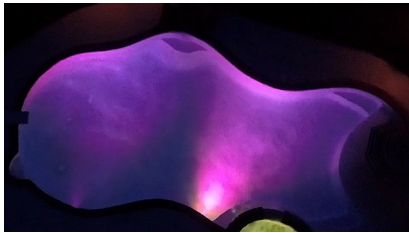

INTELLIBRITE®

ARCHITECTURAL SERIES LIGHTS

Illuminate your customers' nighttime pool experiences.

You're a leading pool pro. We're the pool lighting leaders. Together, we can help your customers' pool experiences shine brighter and more beautifully than ever before with our biggest illumination innovation to enter the pool industry.

- IntelliBrite Architectural Series Color Pool Light is now **60%** brighter and **50%** more energy efficient.*
- IntelliBrite Architectural Series White Pool Light is now **80%** more energy efficient, consuming **44%** less power and maintaining the same brightness.**

◀ BEFORE

Unevenly lit pool with dark areas.