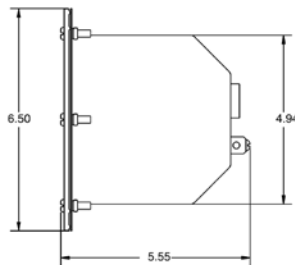

Dimensions and Certifications

Notice: Underwriters Laboratories has listed Pentair Water Pool and Spa, Inc. lights for use with Pentair Water Pool and Spa, Pentair Pool Products, American Products, Purex, or PacFab niches ONLY. To ensure proper grounding/bonding connections install only Pentair Water Pool and Spa lights in Pentair, Water Pool and Spa, Pentair Pool Products, American Products, Purex or PacFab niches only.

See page 486 for replacement parts.