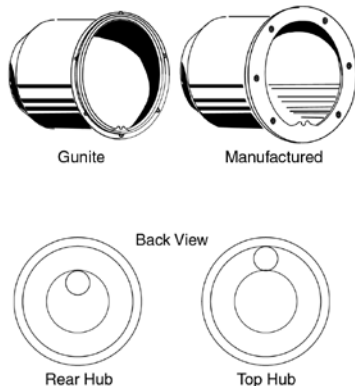

Dimensions and Certifications

Notice: Underwriters Laboratories has listed Pentair Water Pool and Spa, Inc. lights for use with Pentair Water Pool and Spa, Pentair Pool Products, American Products, Purex, or PacFab niches ONLY. To ensure proper grounding/bonding connections install only Pentair Water Pool and Spa lights in Pentair, Water Pool and Spa, Pentair Pool Products, American Products, Purex or PacFab niches only.

See page 486 for replacement parts.