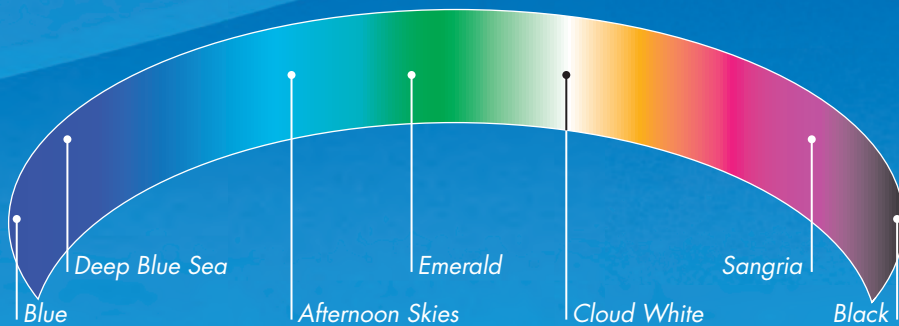

LED Brilliance

LED technology makes ColorLogic 4.0 the brightest and most responsive lighting system ever, so your pool comes alive. LEDs are extremely efficient and can save up to 79% on energy costs when compared to traditional pool lighting. The streamlined, sealed units are watertight and easy to install. There are no bulbs to change, no color wheels and no moving parts for noiseless and service-free operation.