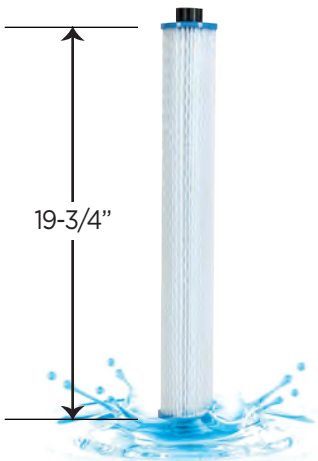

CLEANABLE + REUSABLE = ECONOMICAL

Clearly the **BEST**

POOL & SPA FILL FILTERS

Filter Your Water Before it Enters Your Pool or Spa

C-2698

8 Square Feet of Filter Area.
Ideal for In-Ground Pools
or Swim Spas