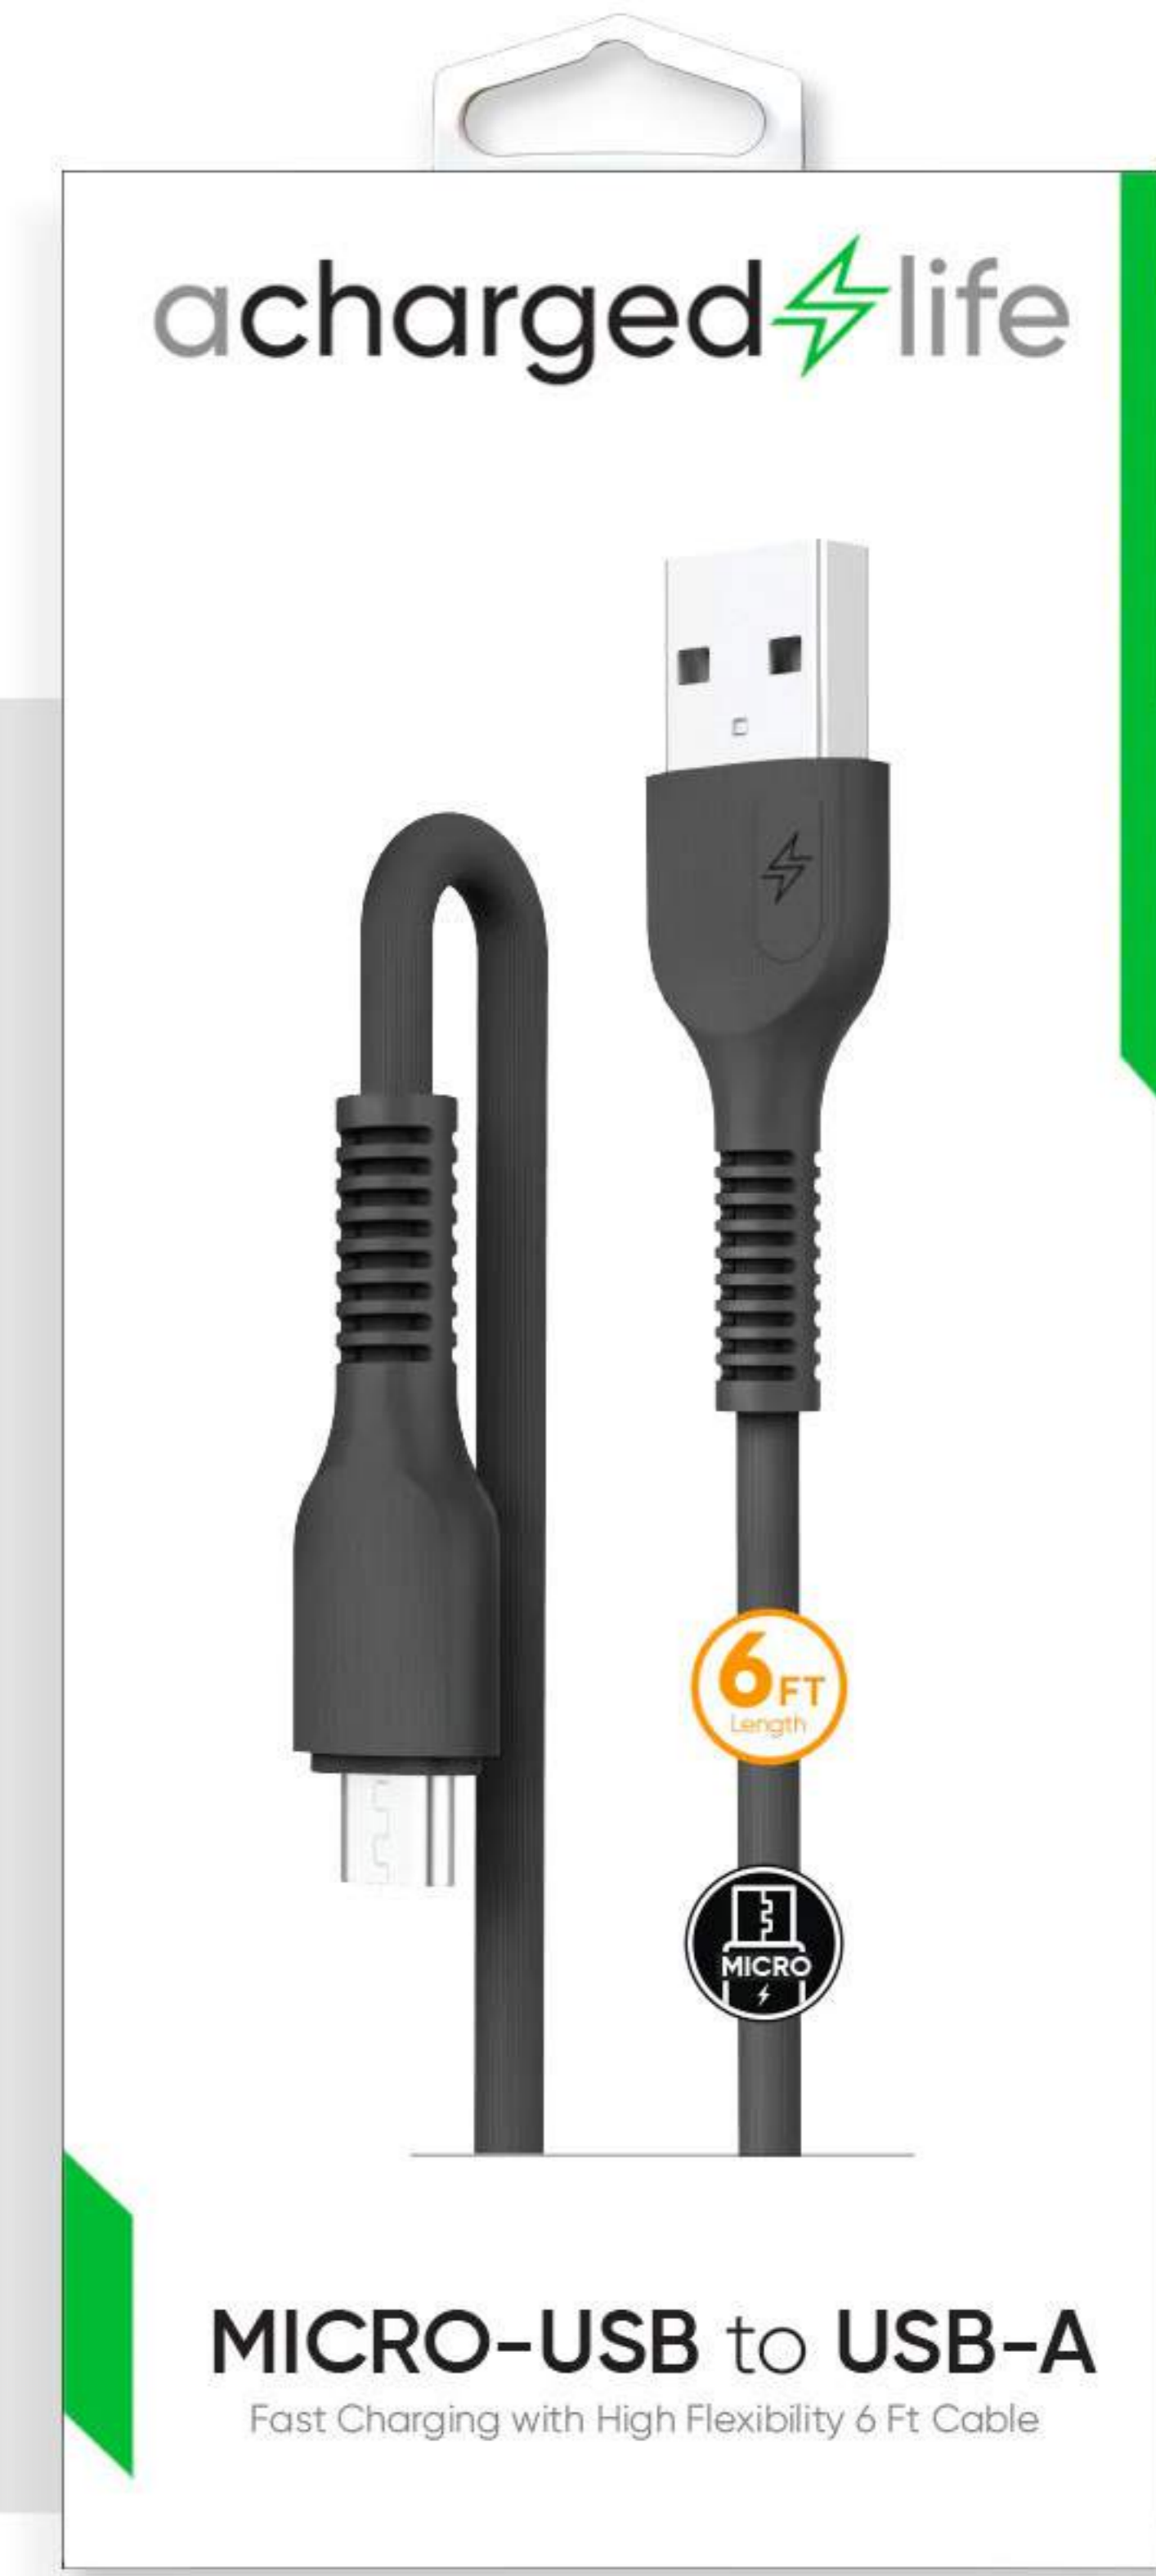

CL104B

MICRO-USB TO USB-A (6FT)

Fast charging with high flexibility 6ft Cable.

[View Full Details](#)