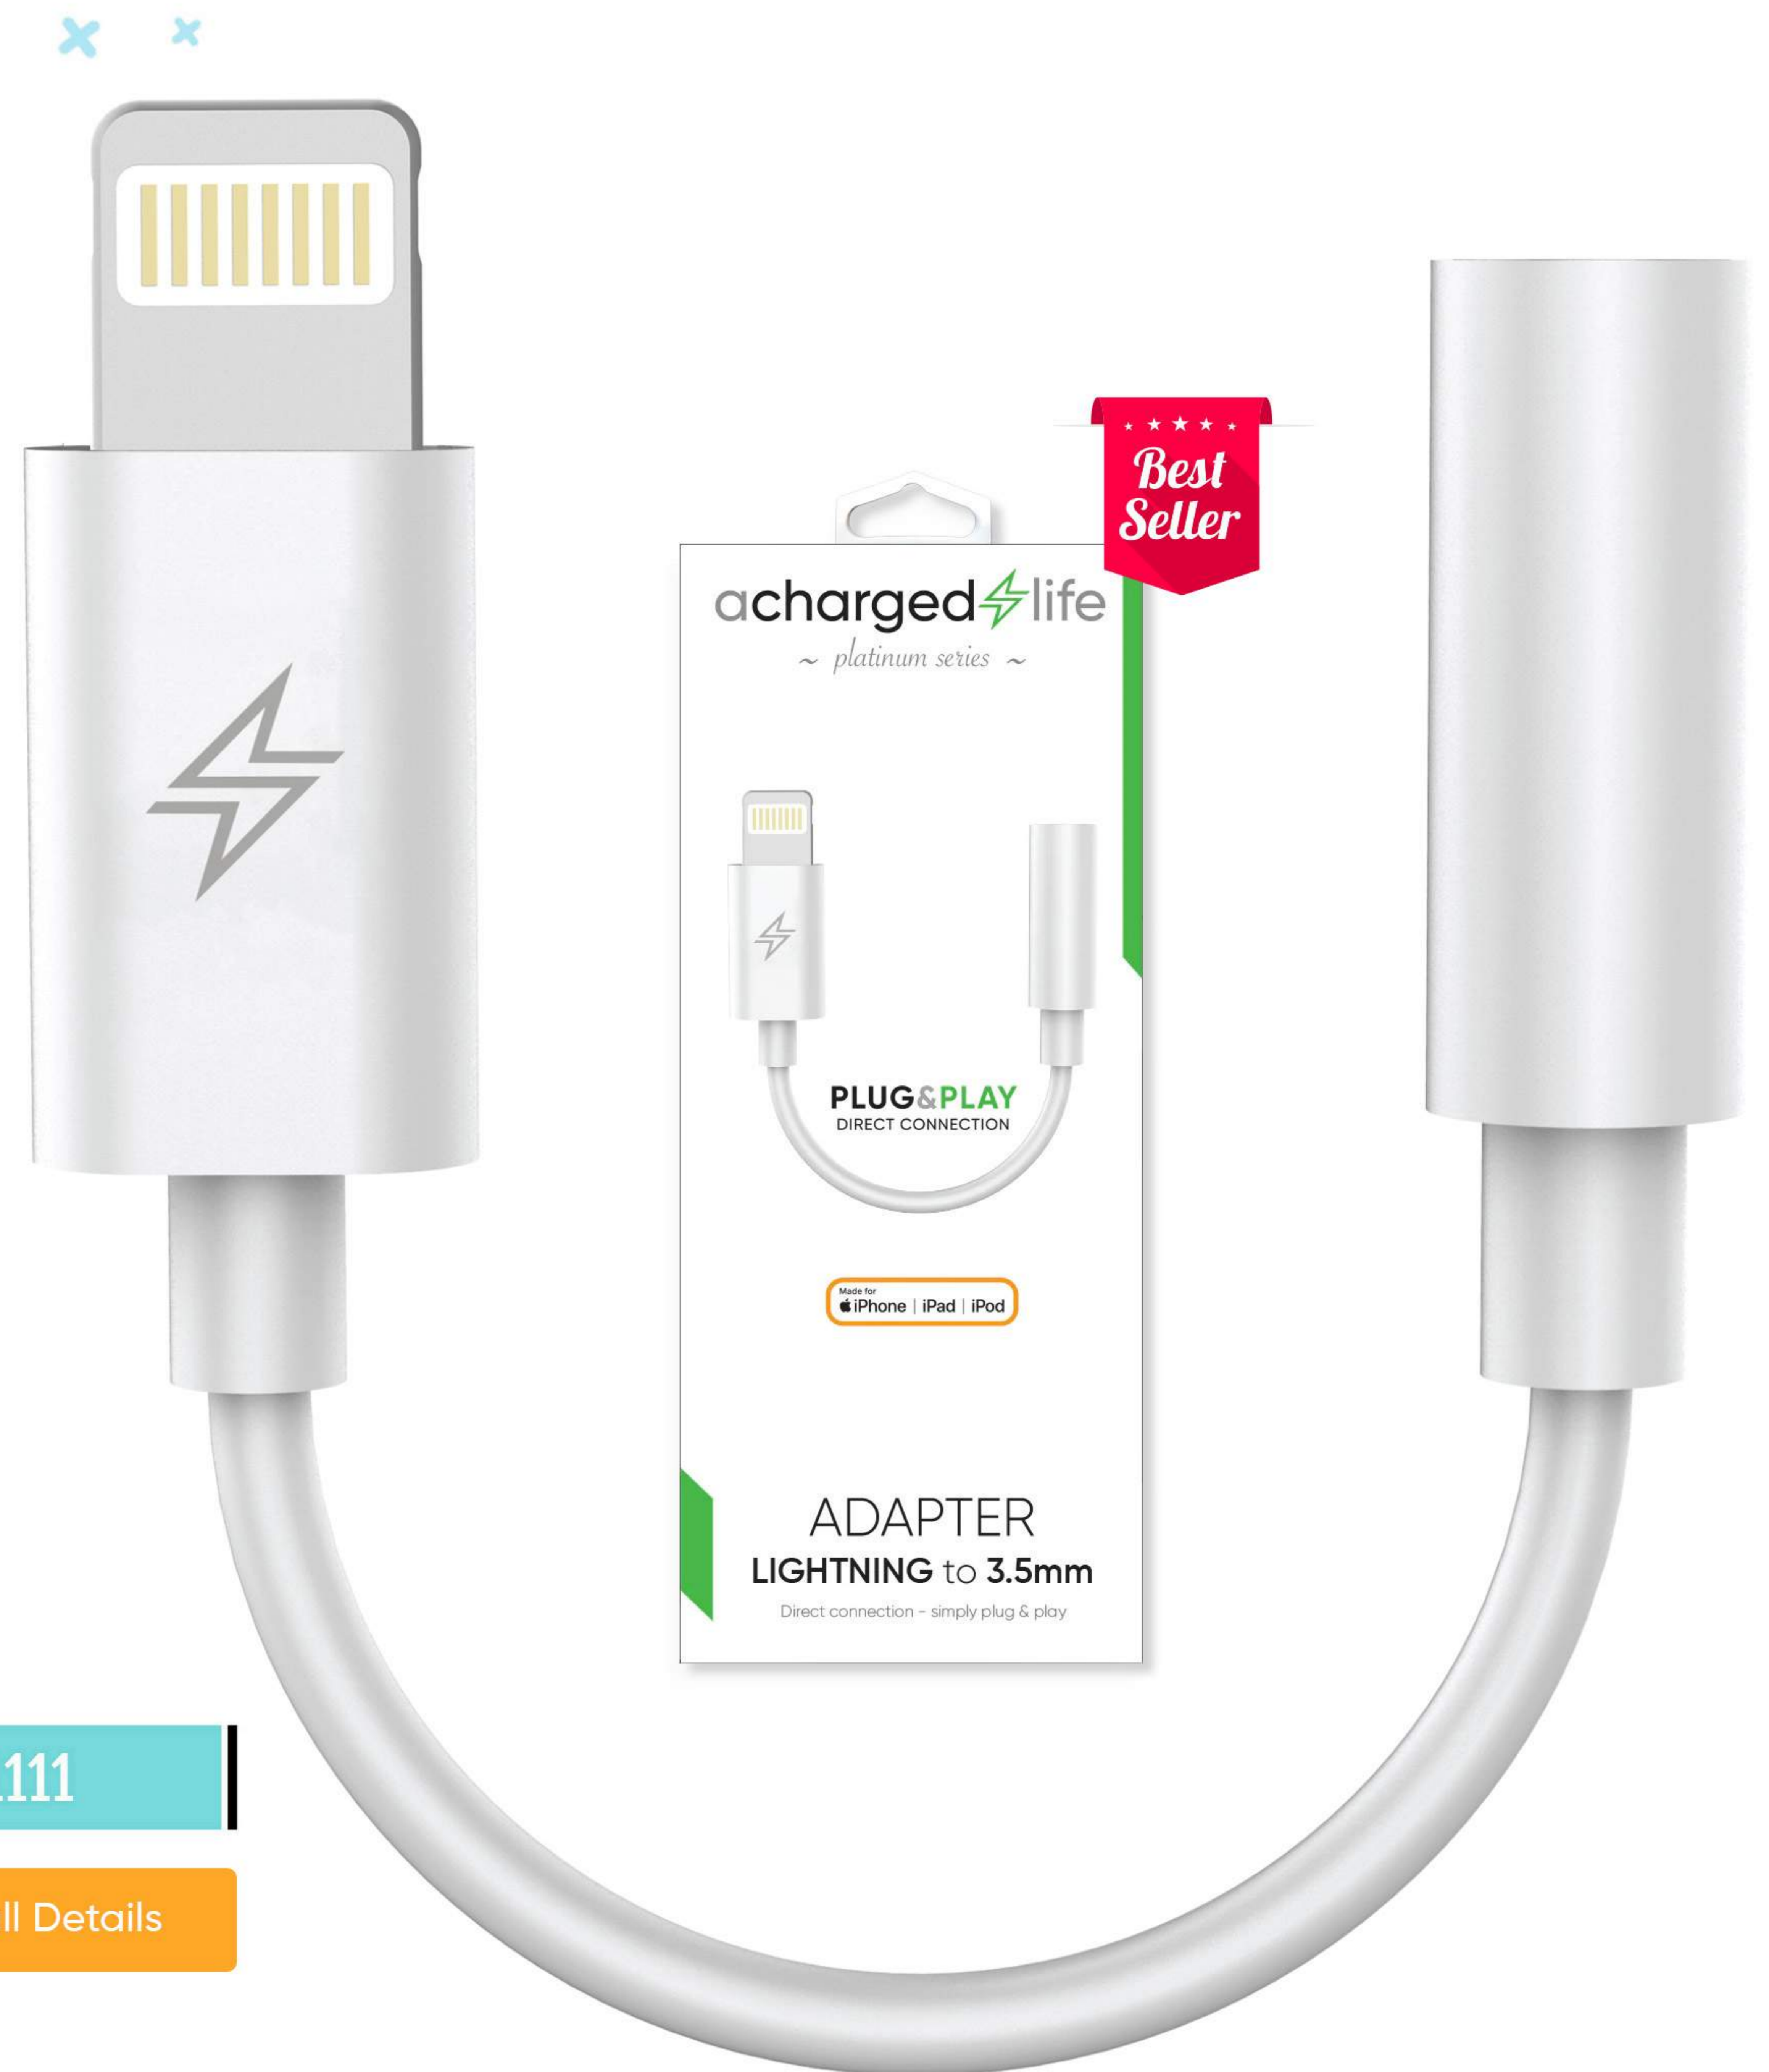

Adapters

Extended Battery Life.

Universal Compatibility. Compatible with most Bluetooth players, including iPhone, Samsung, Android smartphones, PC and Mac.

Guaranteed quality and compatibility.

PLUG&PLAY
DIRECT CONNECTION

CL111

[View Full Details](#)