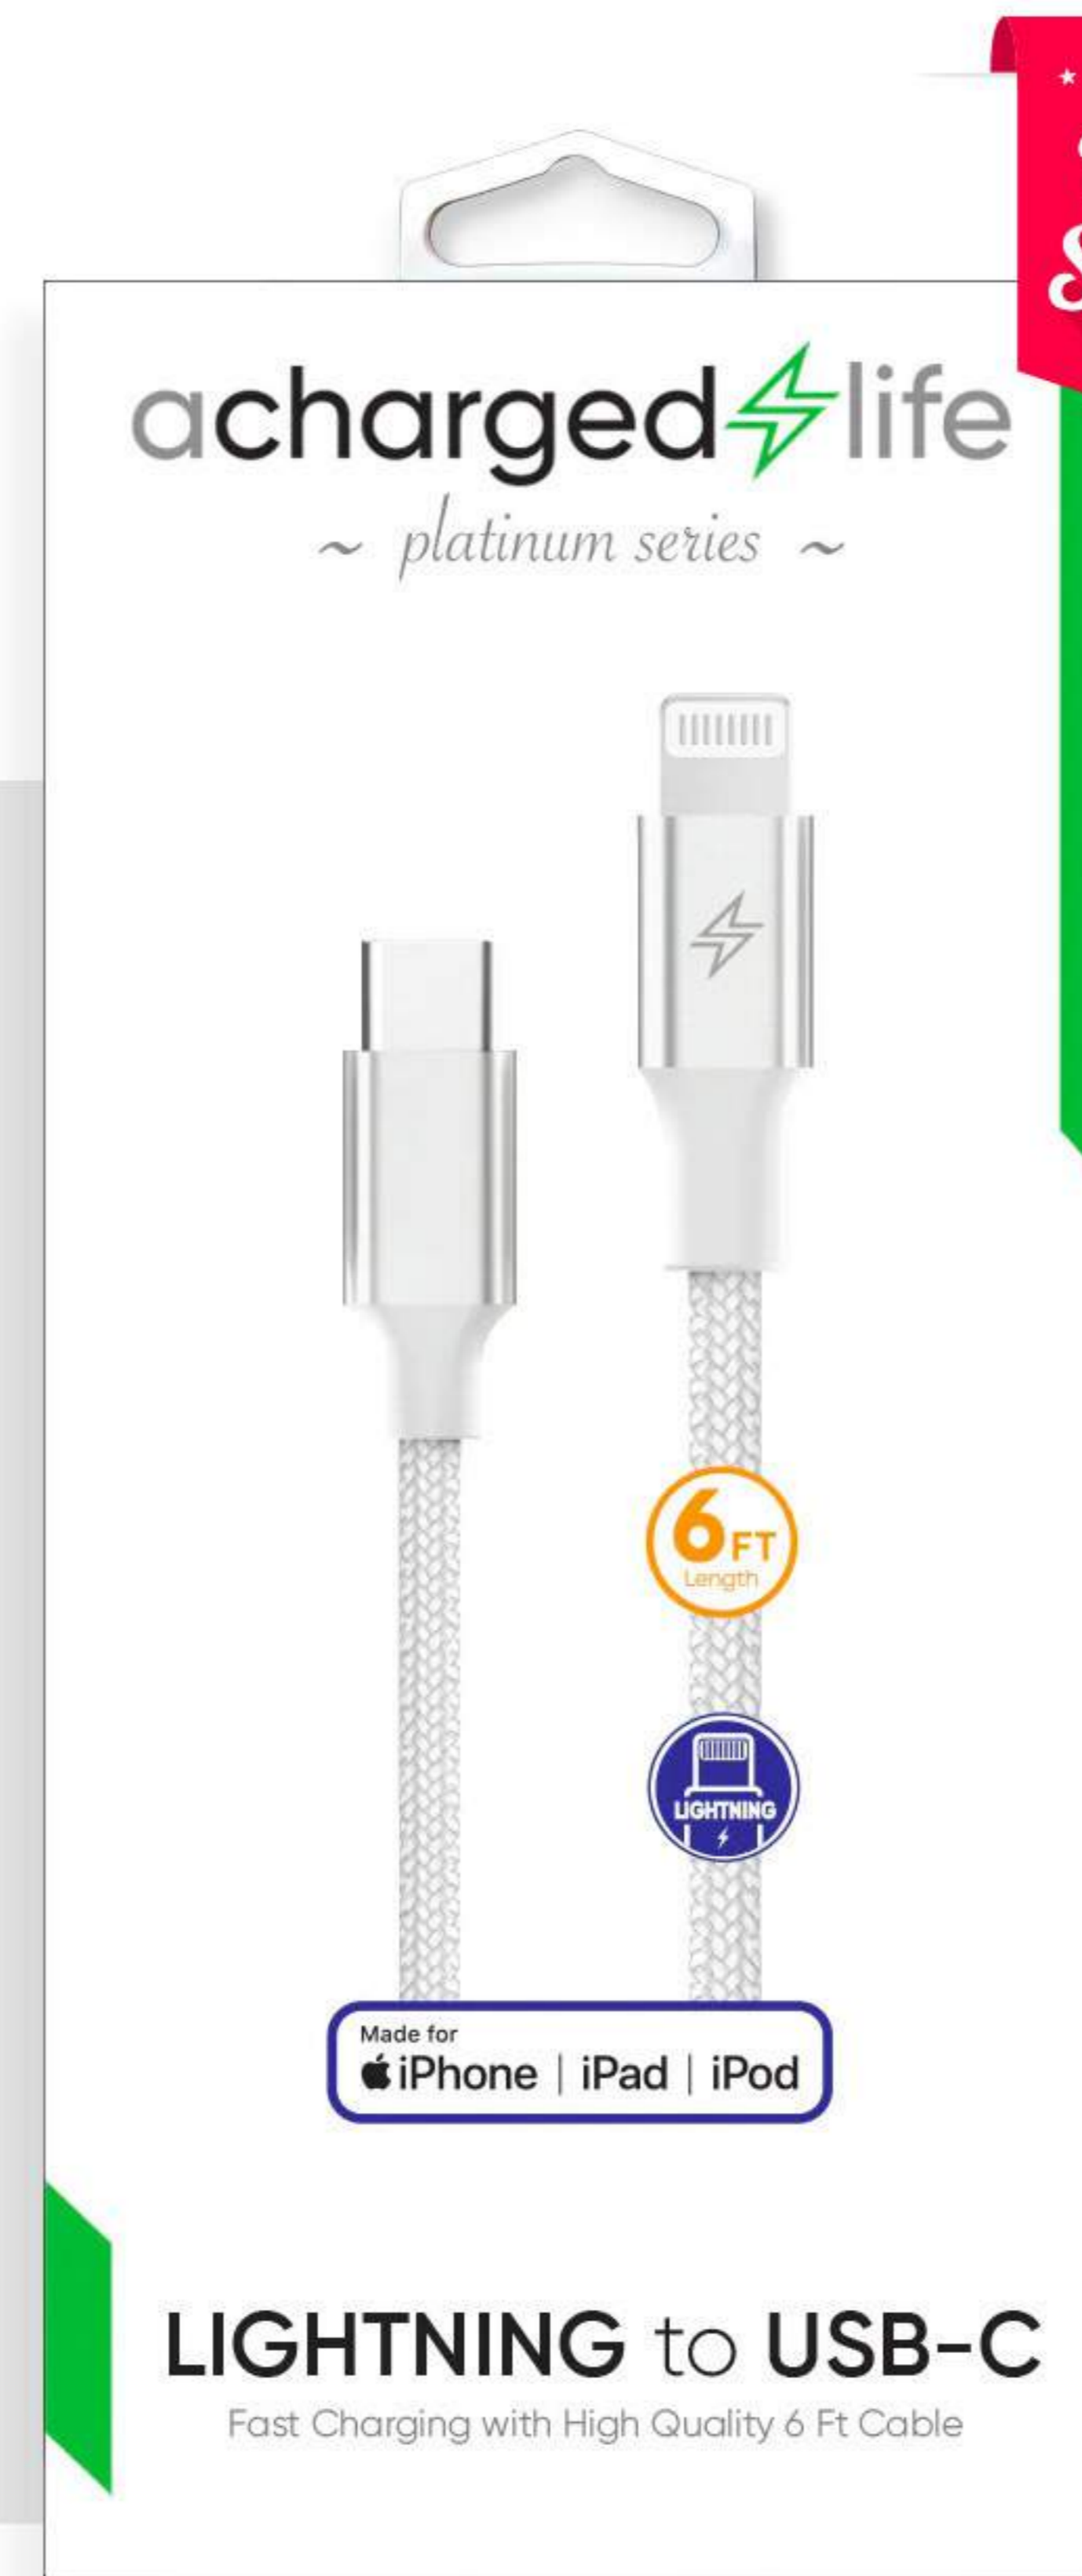

CL107B

USB-C TO USB-A (10FT)

Fast charging with high flexibility
10ft Cable.

[View Full Details](#)

CL109

USB-C TO USB-A (3.3FT)

Fast charging with high flexibility
3.3ft Cable.

[View Full Details](#)