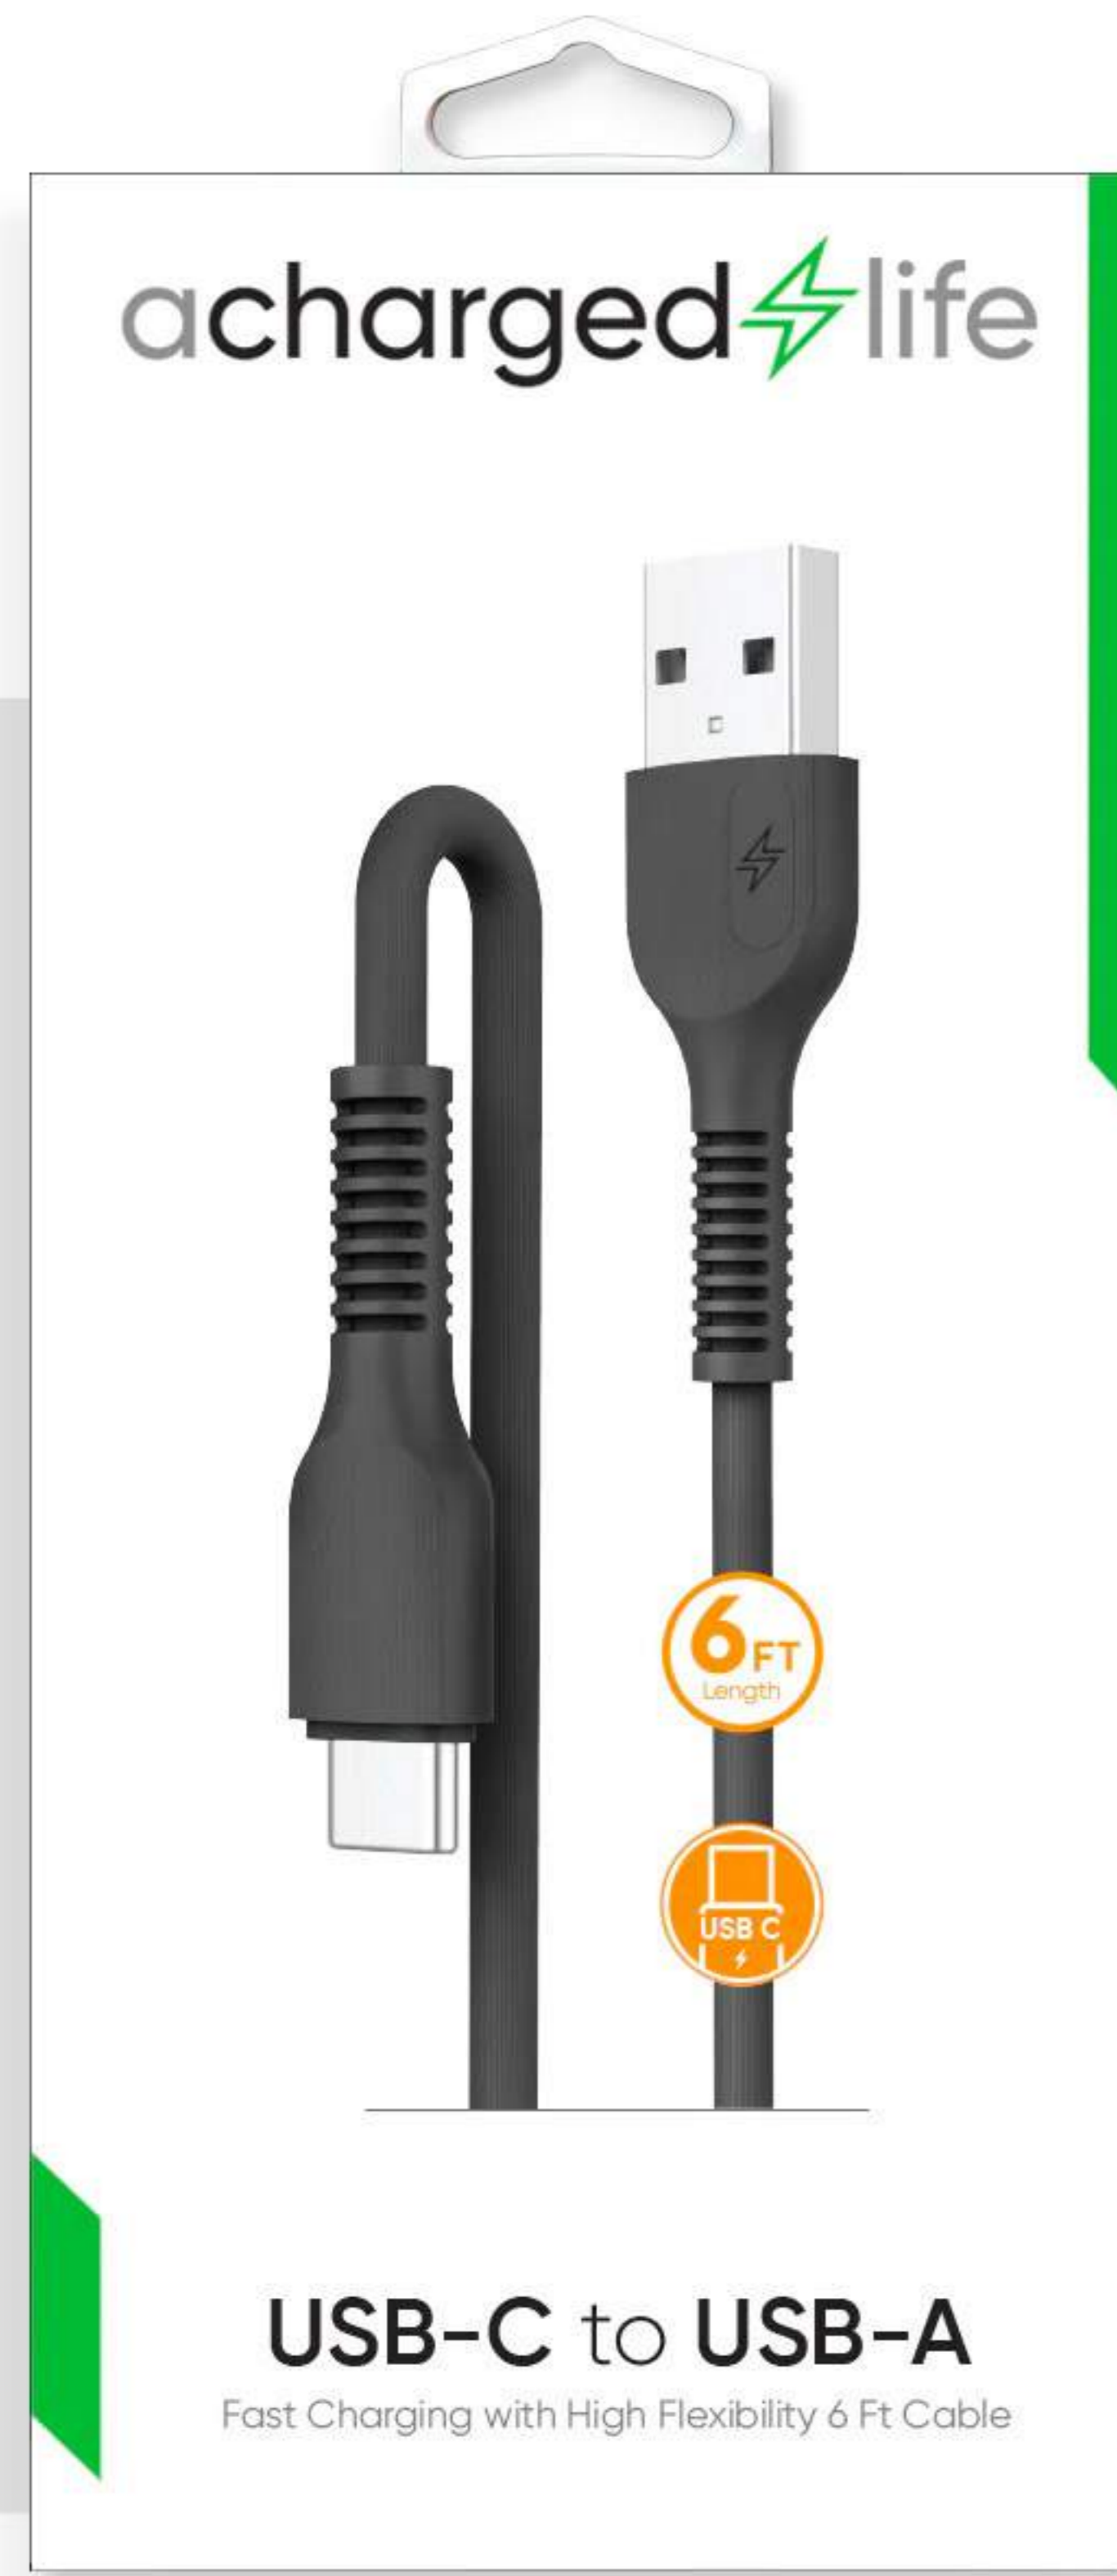

CL102B

USB-C TO USB-A (6FT)

Fast charging with high quality 6ft Cable.

[View Full Details](#)