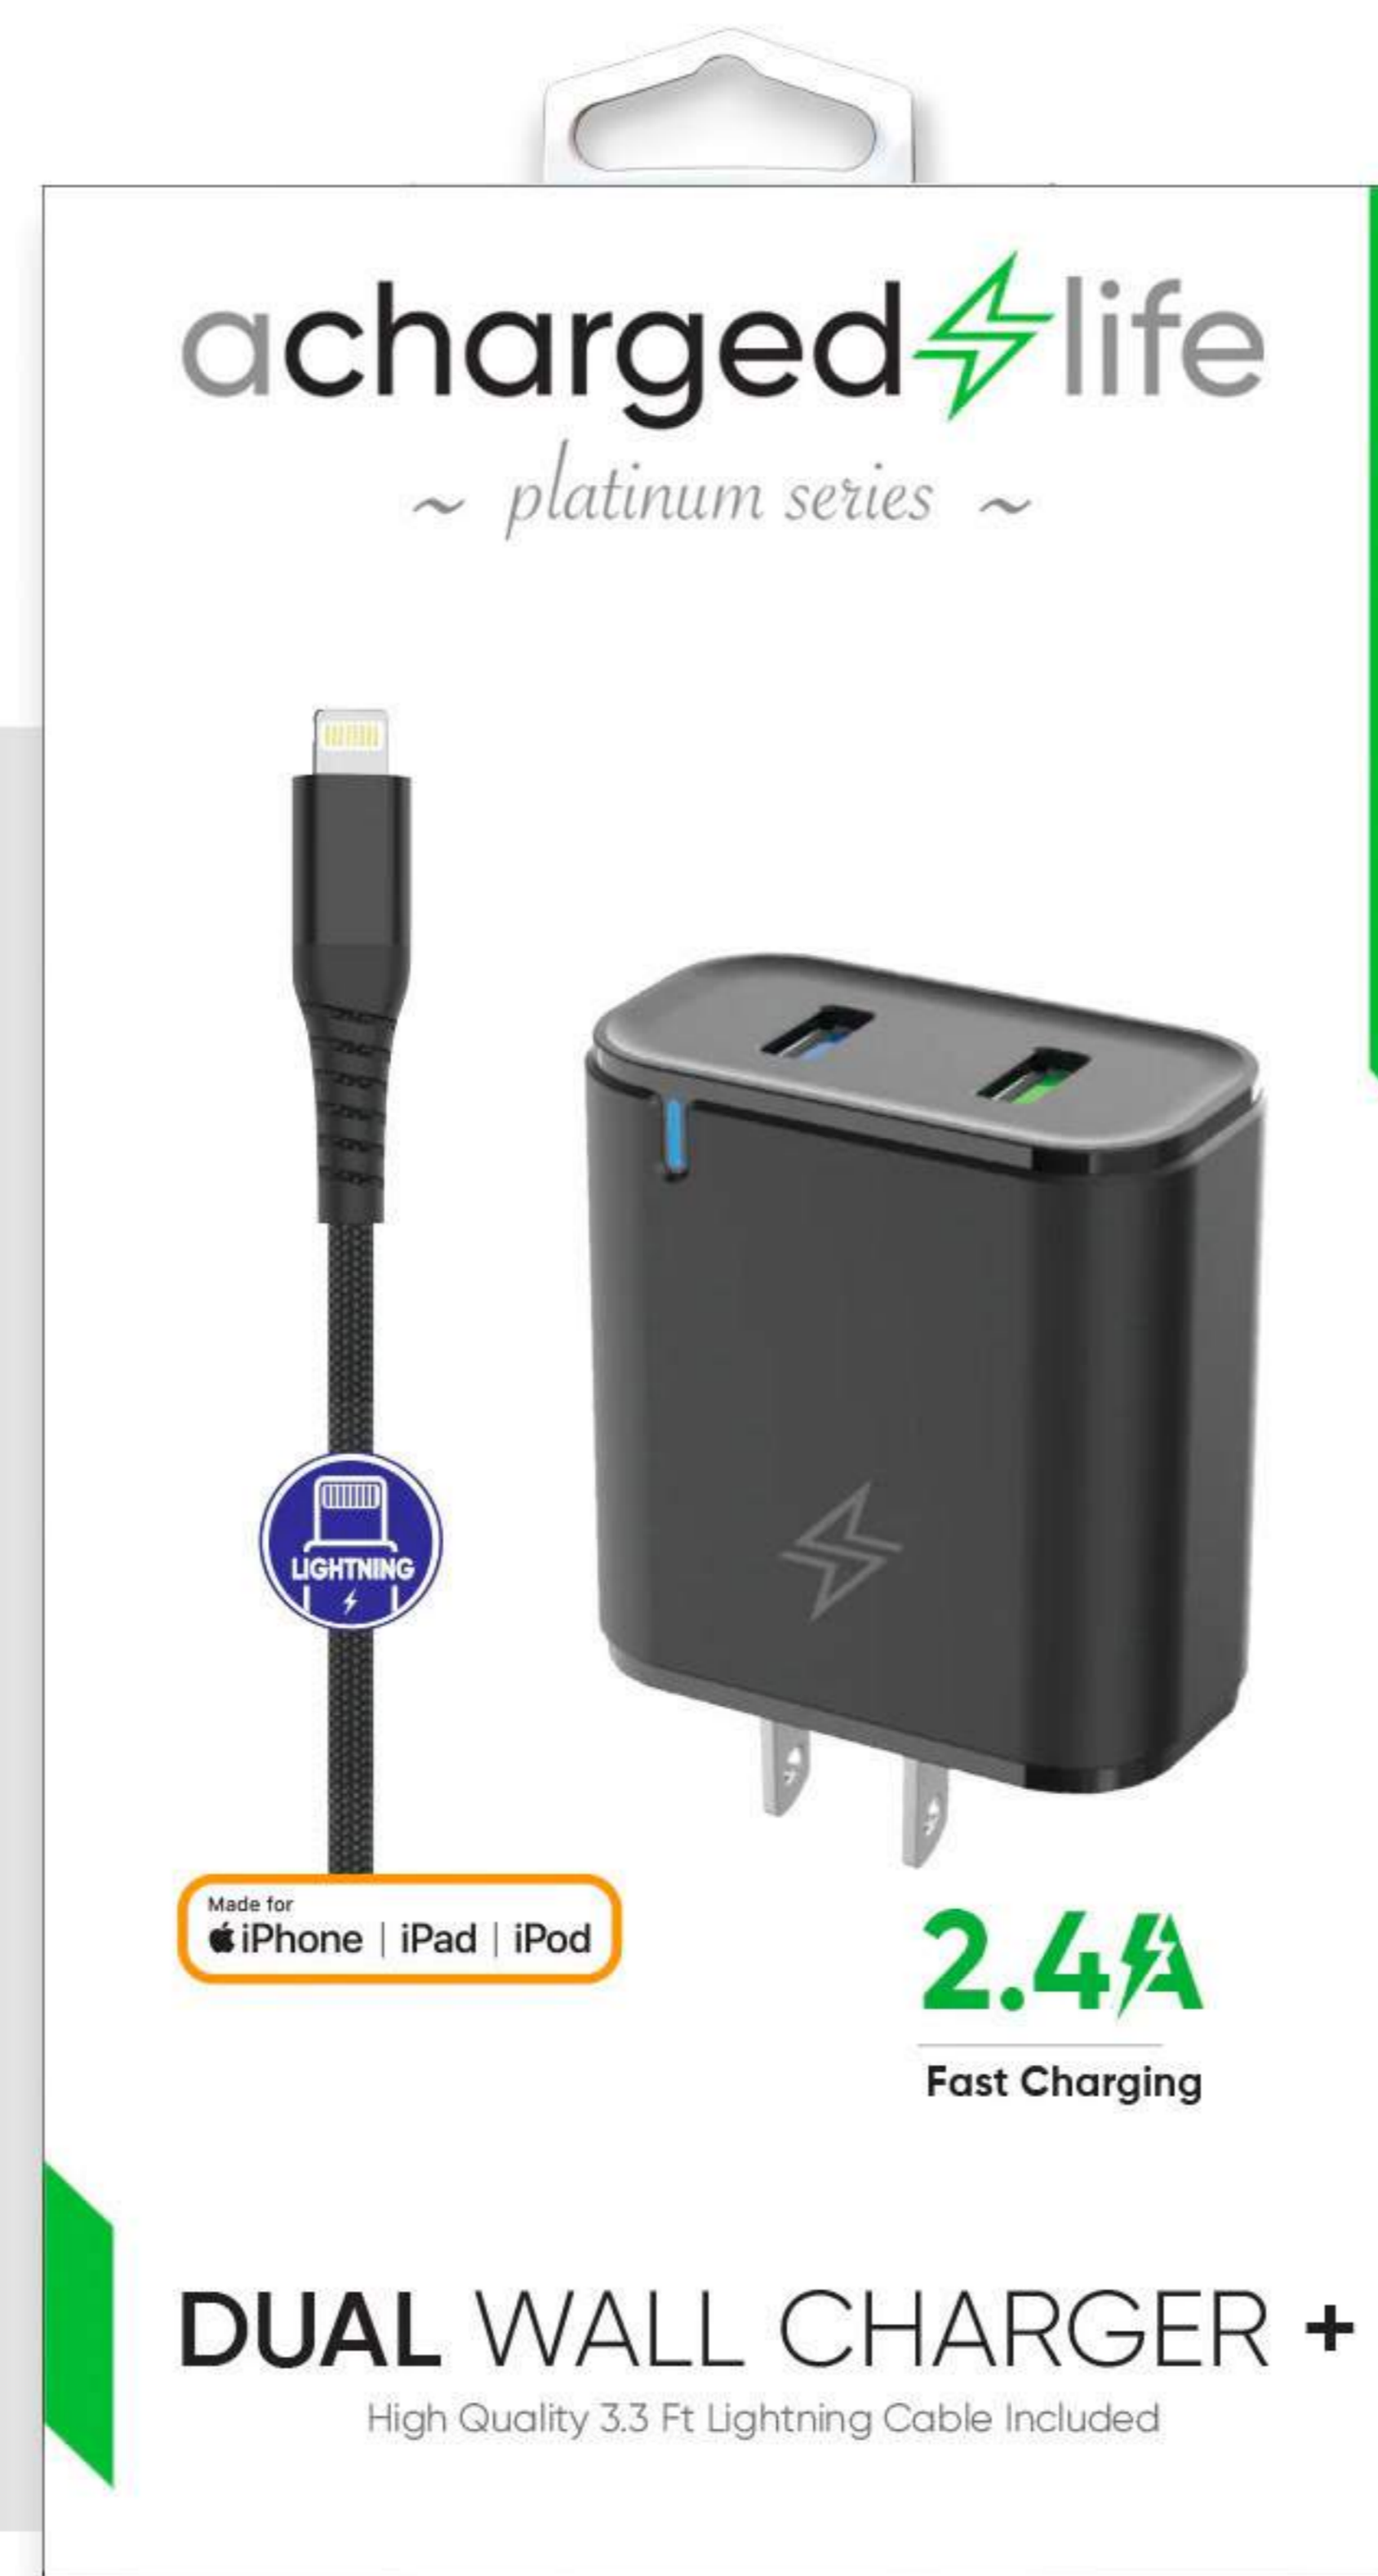

CL601B

platinum series

DUAL WALL CHARGER +

High quality 3.3ft Lightning Cable included.

[View Full Details](#)