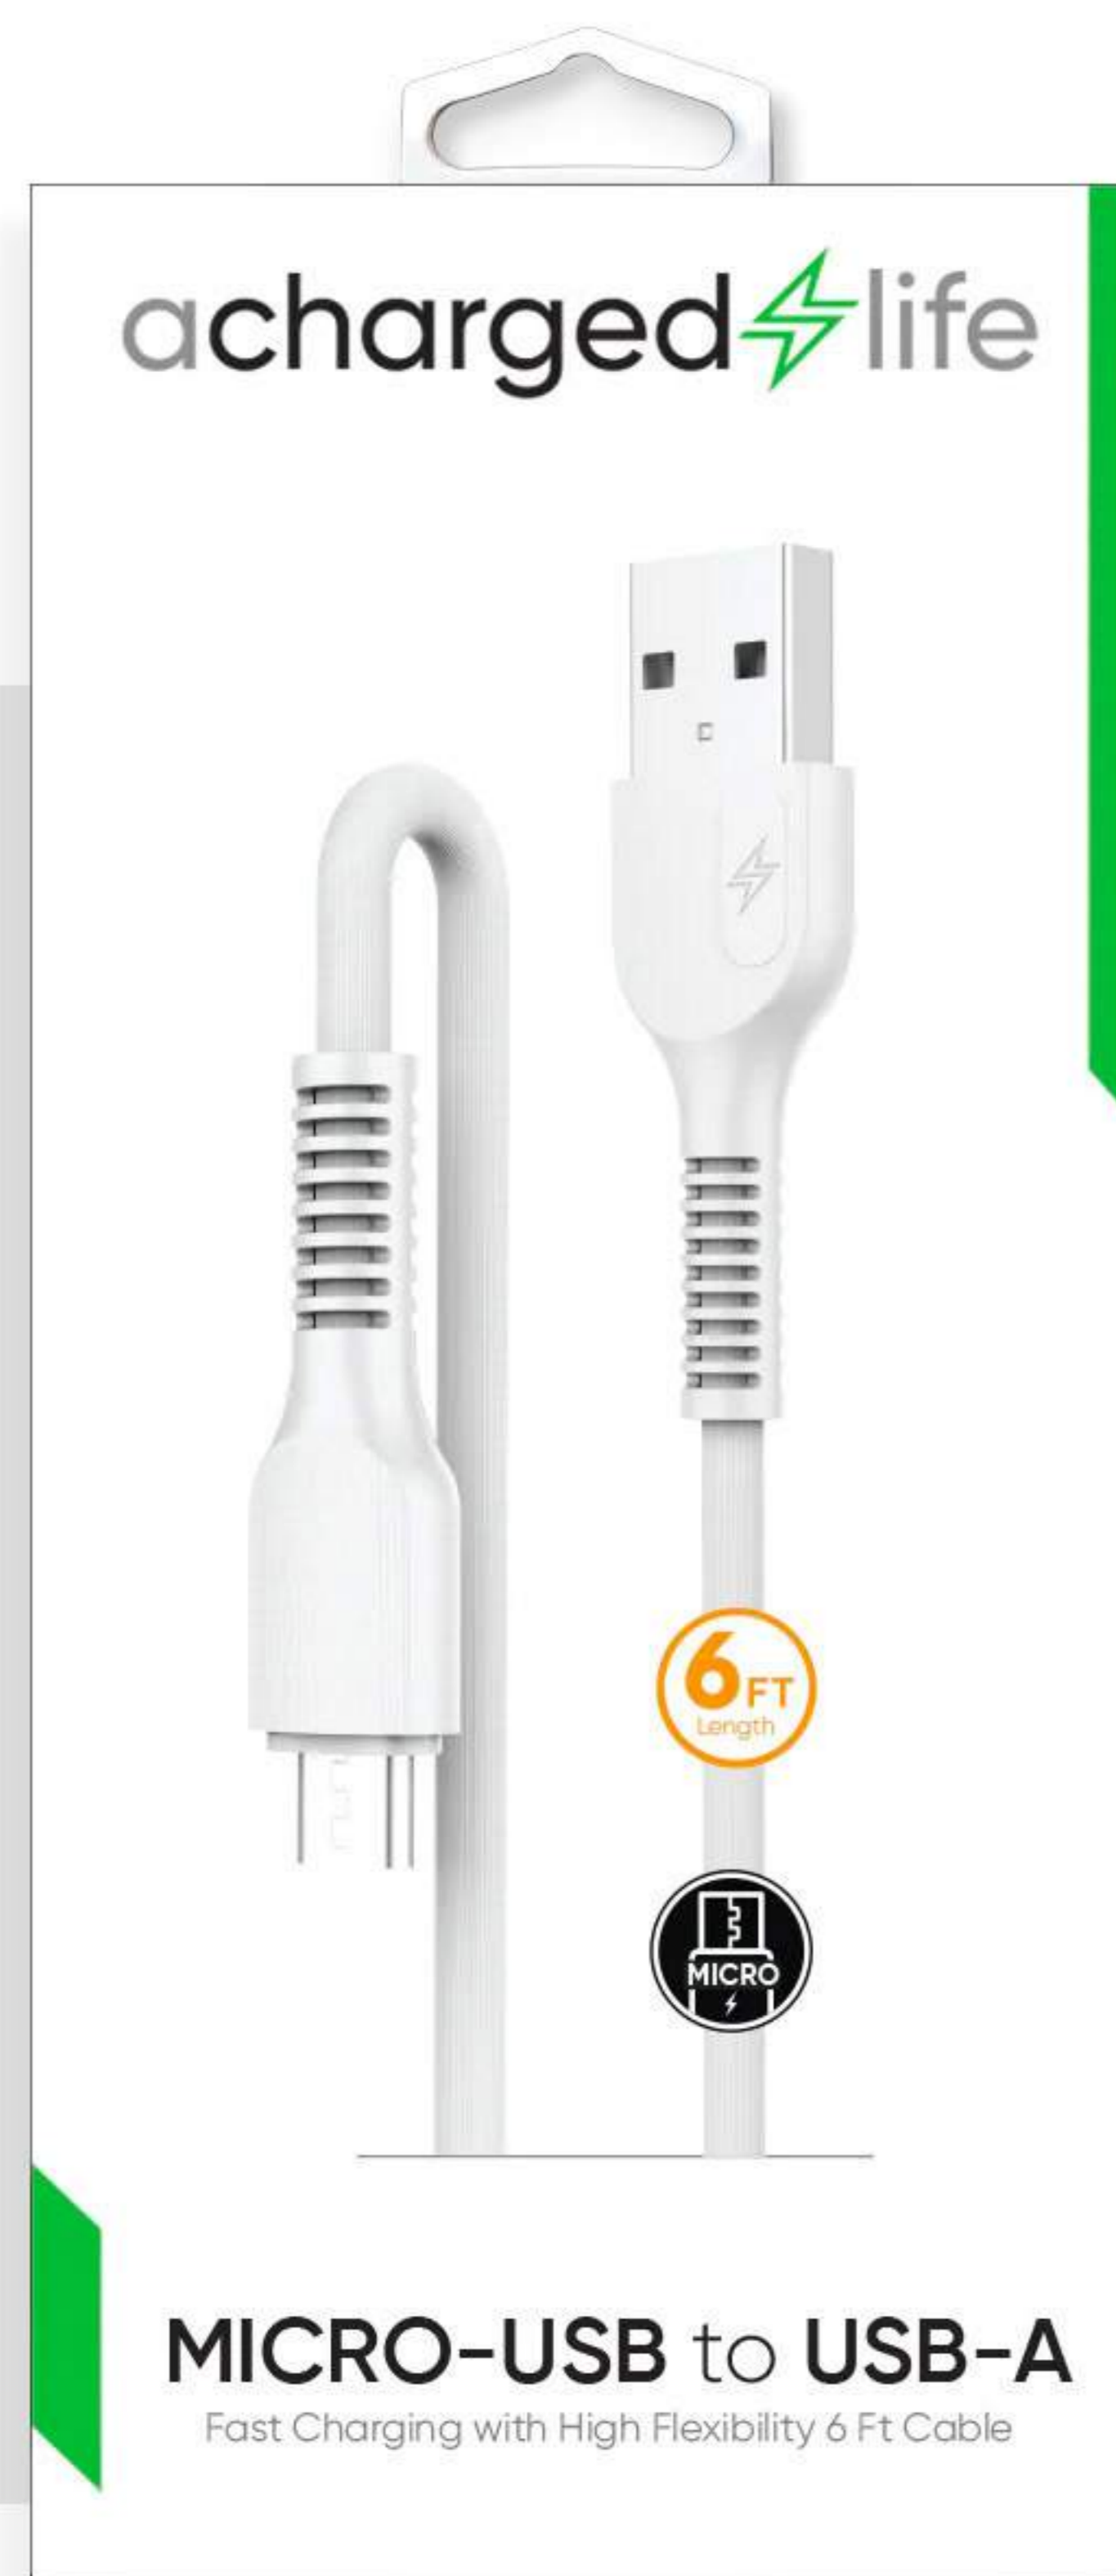

CL104

platinum series

MICRO-USB TO USB-A (6FT)

Fast charging with high quality
6ft Cable.

[View Full Details](#)