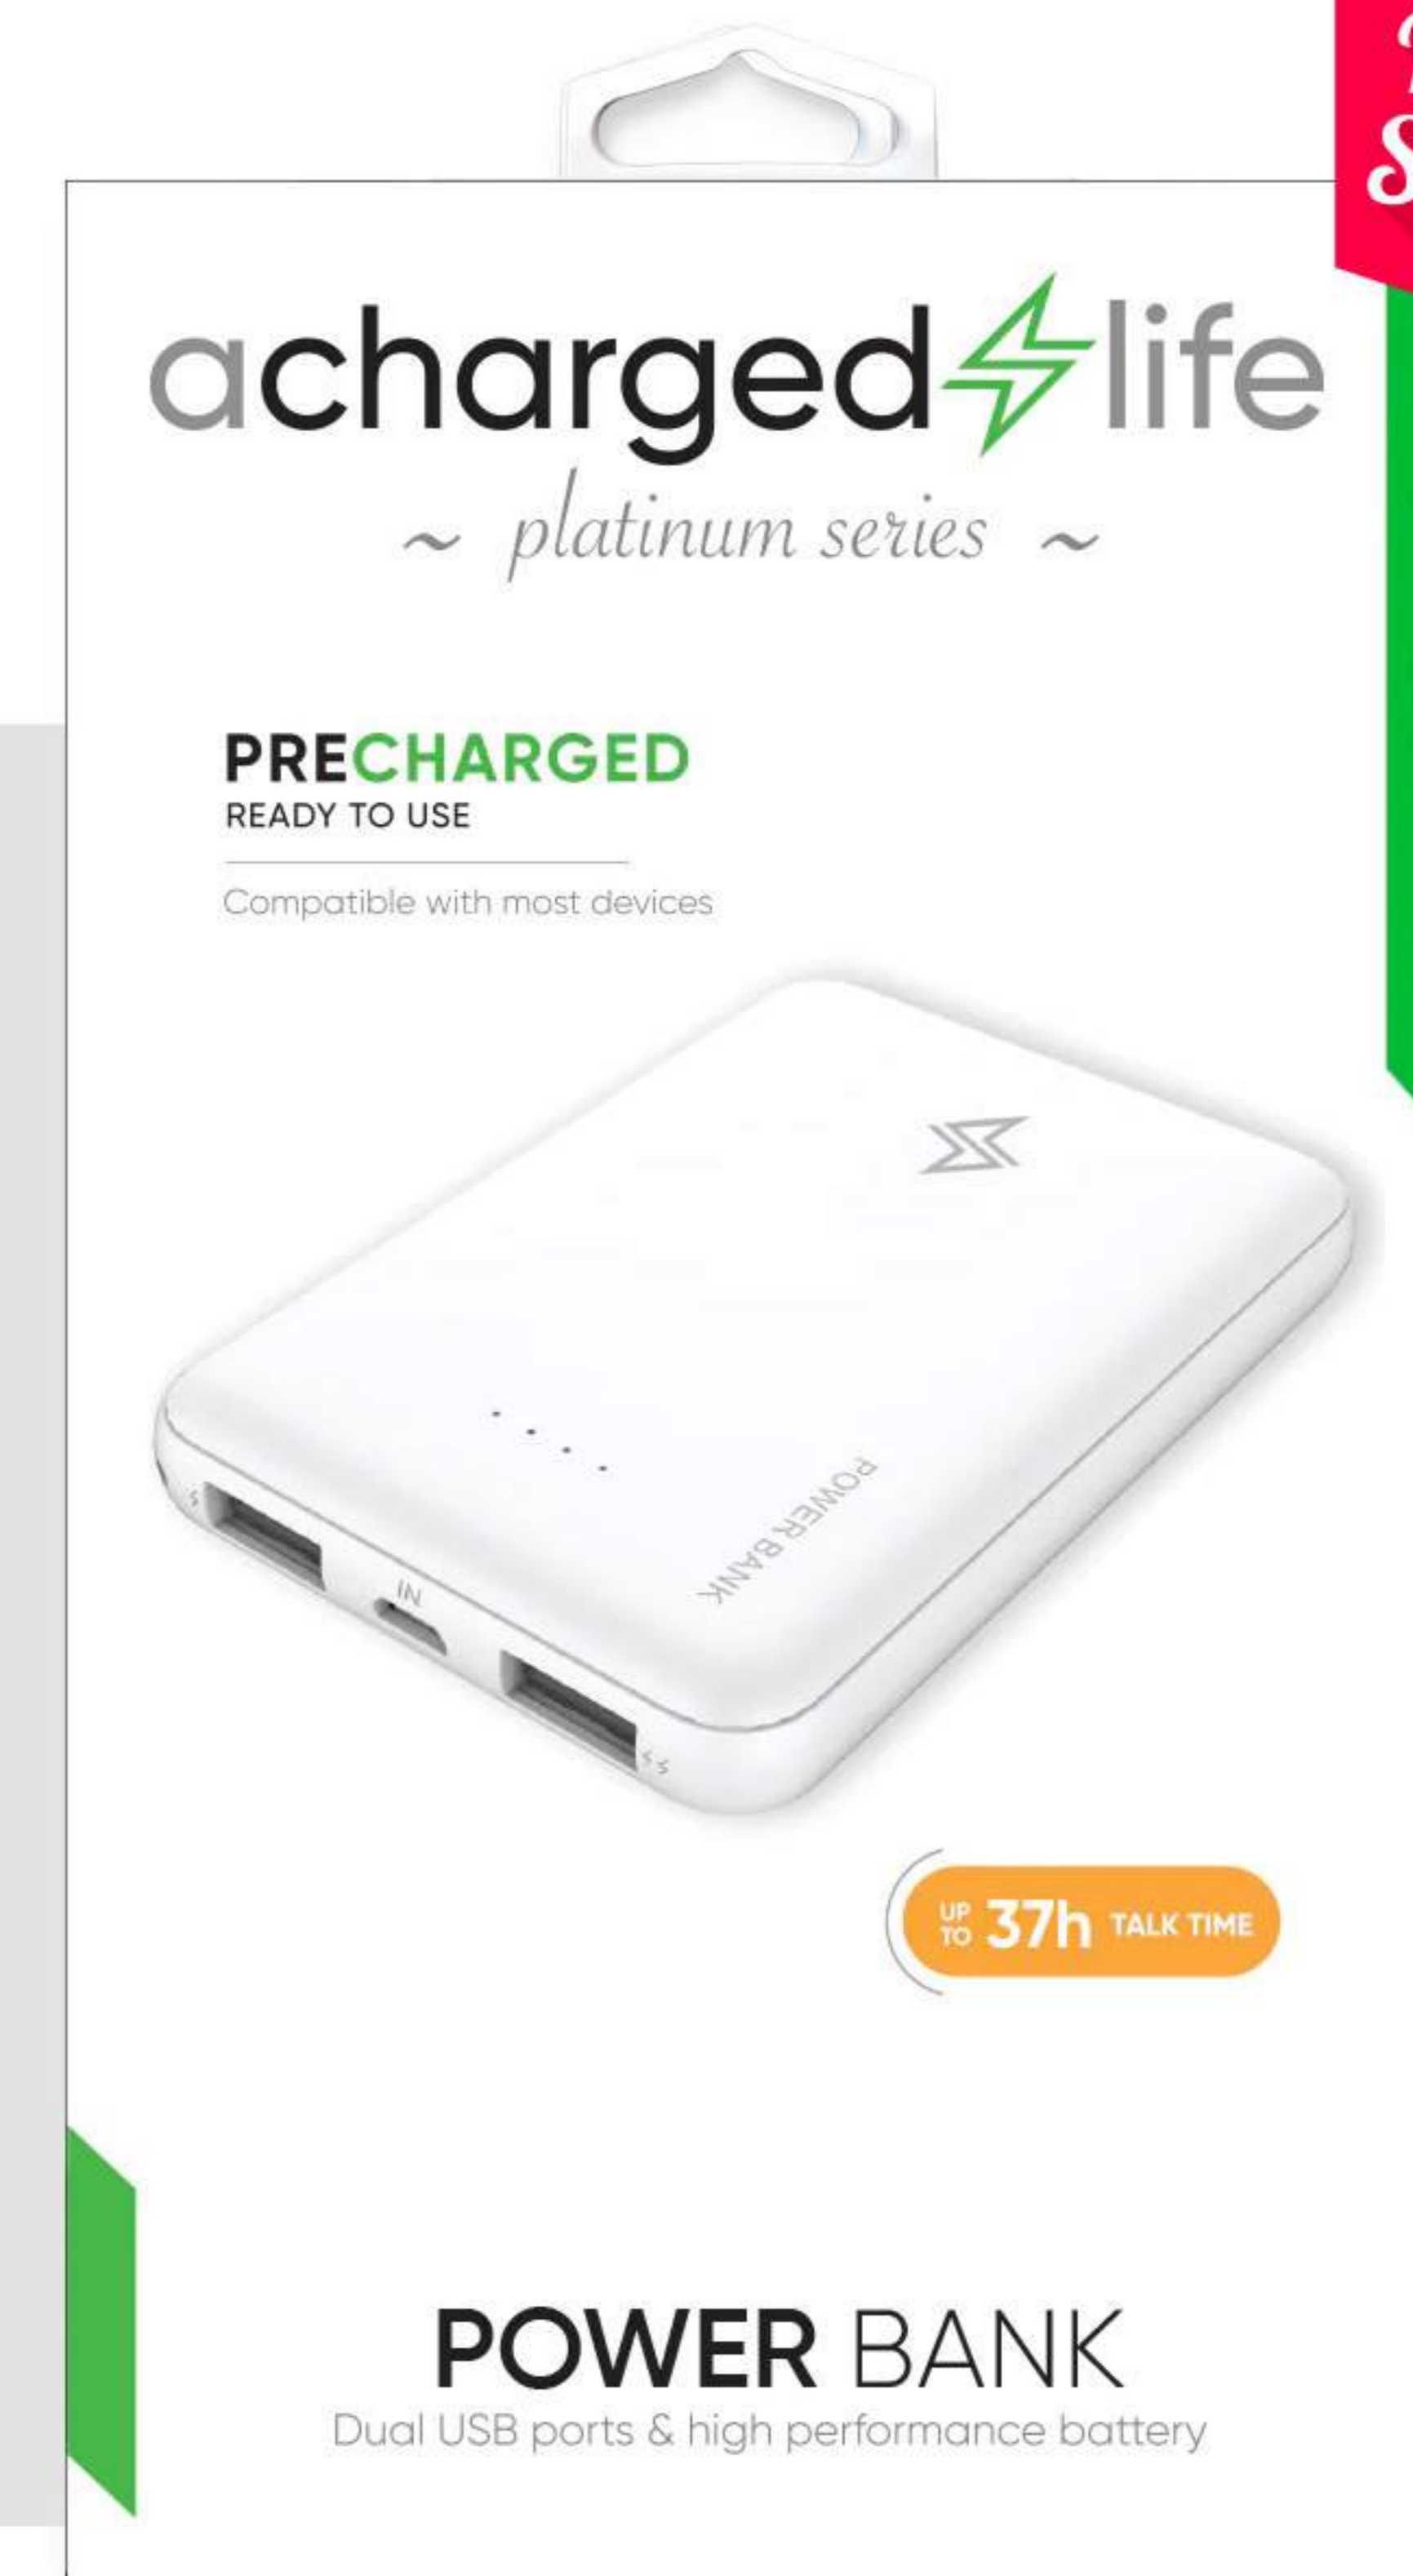

Ultra fast charging. USB-C & USB-A with 3A power delivery compatibility.

[View Full Details](#)

CL208

DUAL CAR CHARGER

Dual USB-A port with 2.4A power-delivery compatibility.

[View Full Details](#)

CL501

platinum series