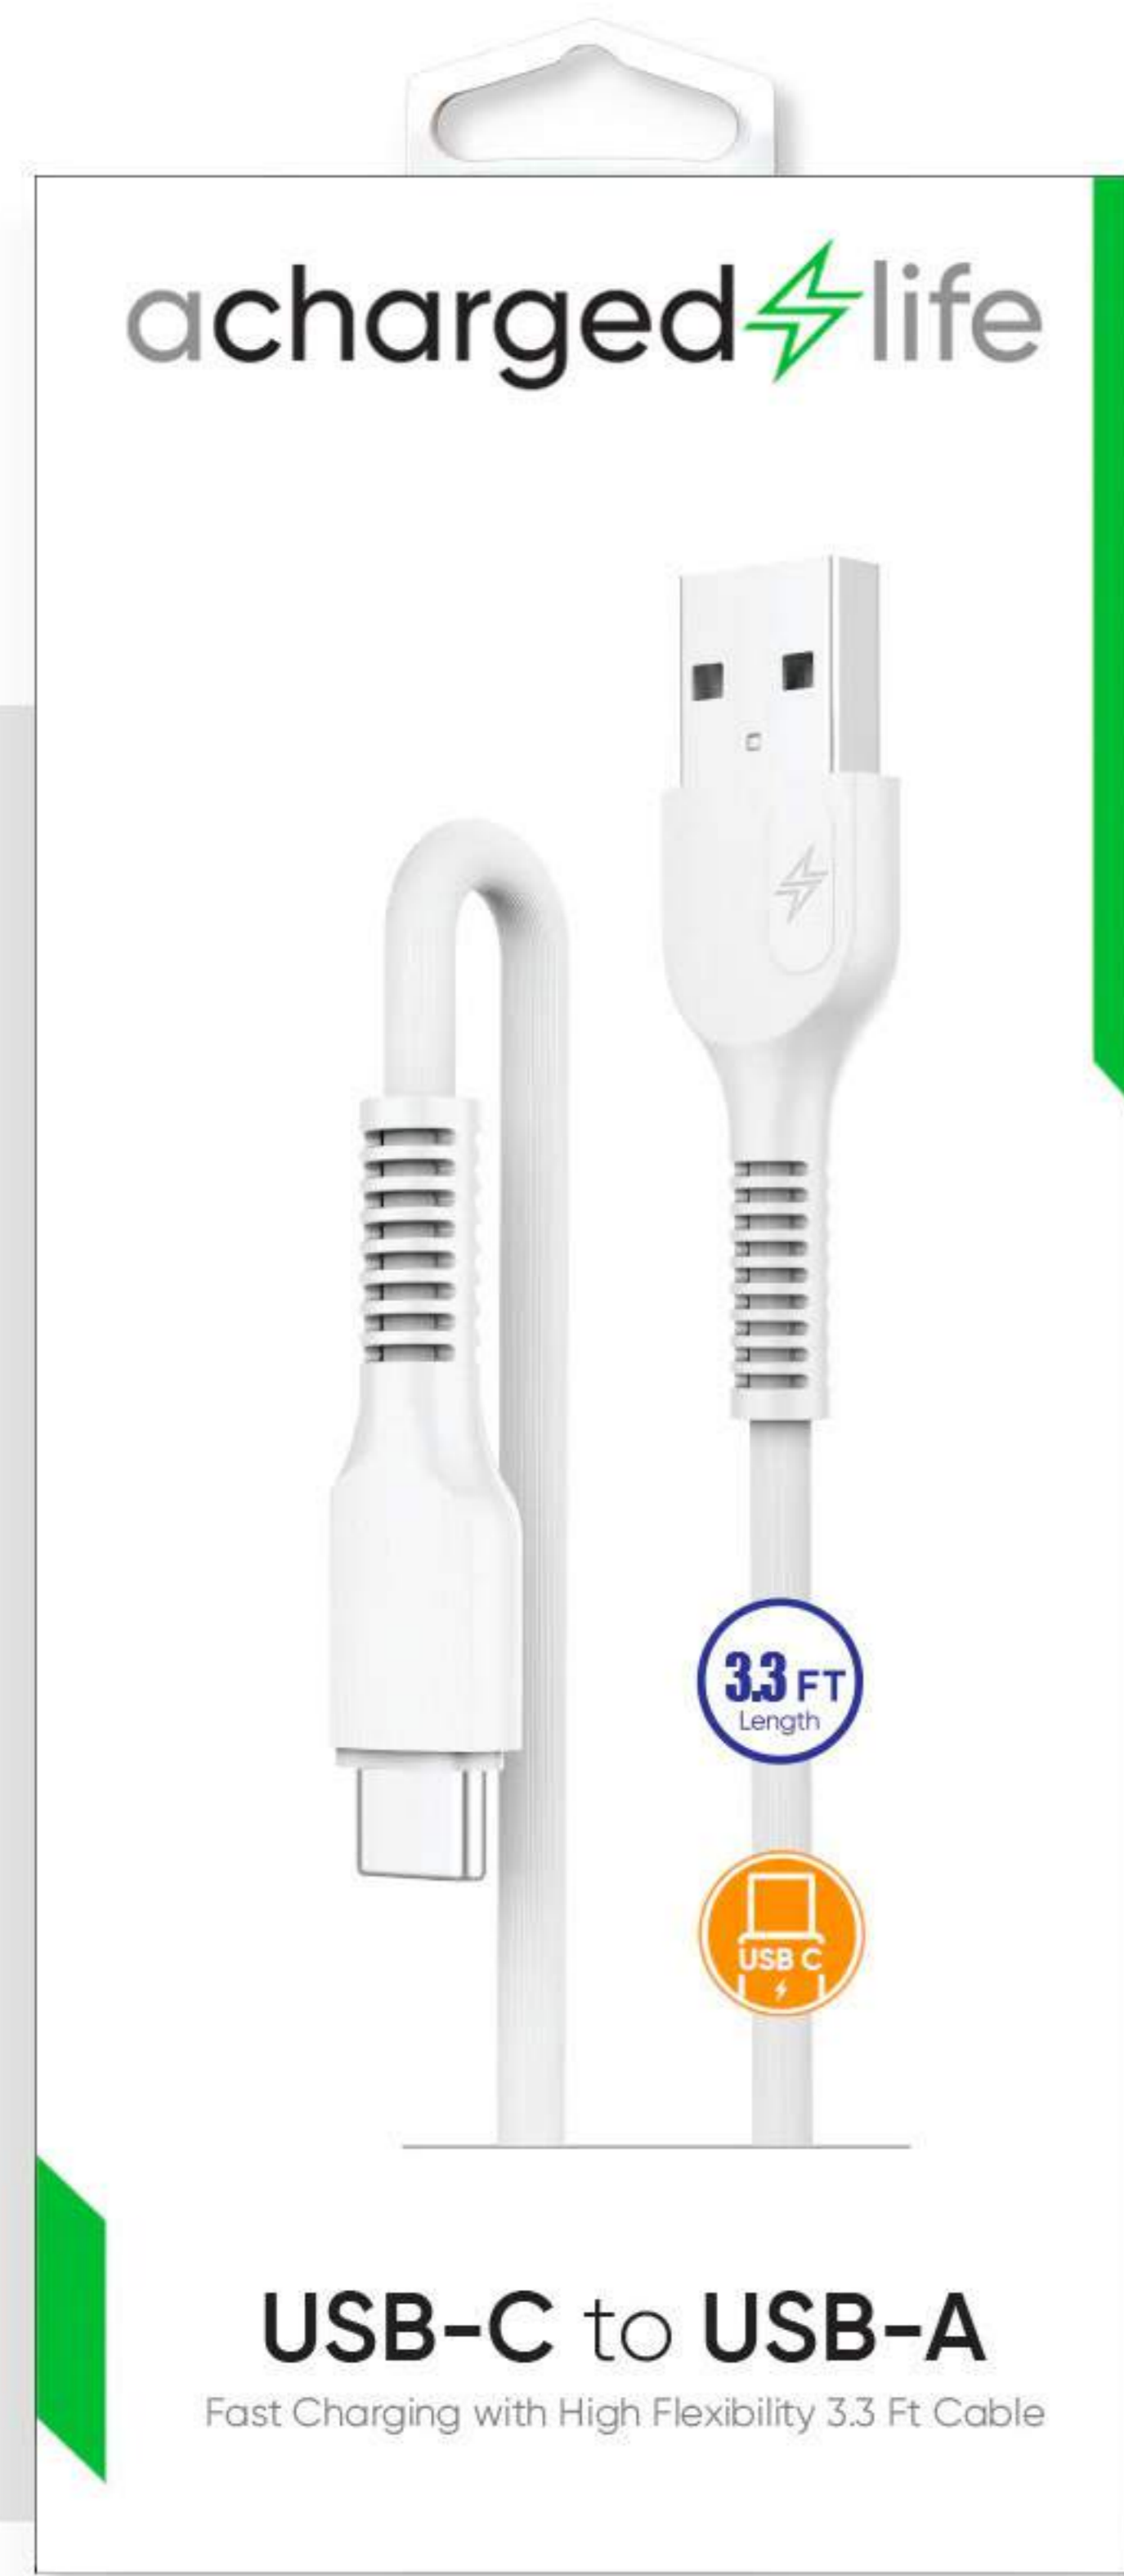

CL110

MICRO-USB TO USB-A (3.3FT)

Fast charging with high flexibility
3.3ft Cable.

[View Full Details](#)

CL103B

LIGHTNING TO USB-C (6FT)

Fast charging with high quality
6ft Cable.

[View Full Details](#)

CL107B

USB-C TO USB-A (10FT)

Fast charging with high flexibility
10ft Cable.

[View Full Details](#)

CL109

USB-C TO USB-A (3.3FT)

Fast charging with high flexibility
3.3ft Cable.

[View Full Details](#)