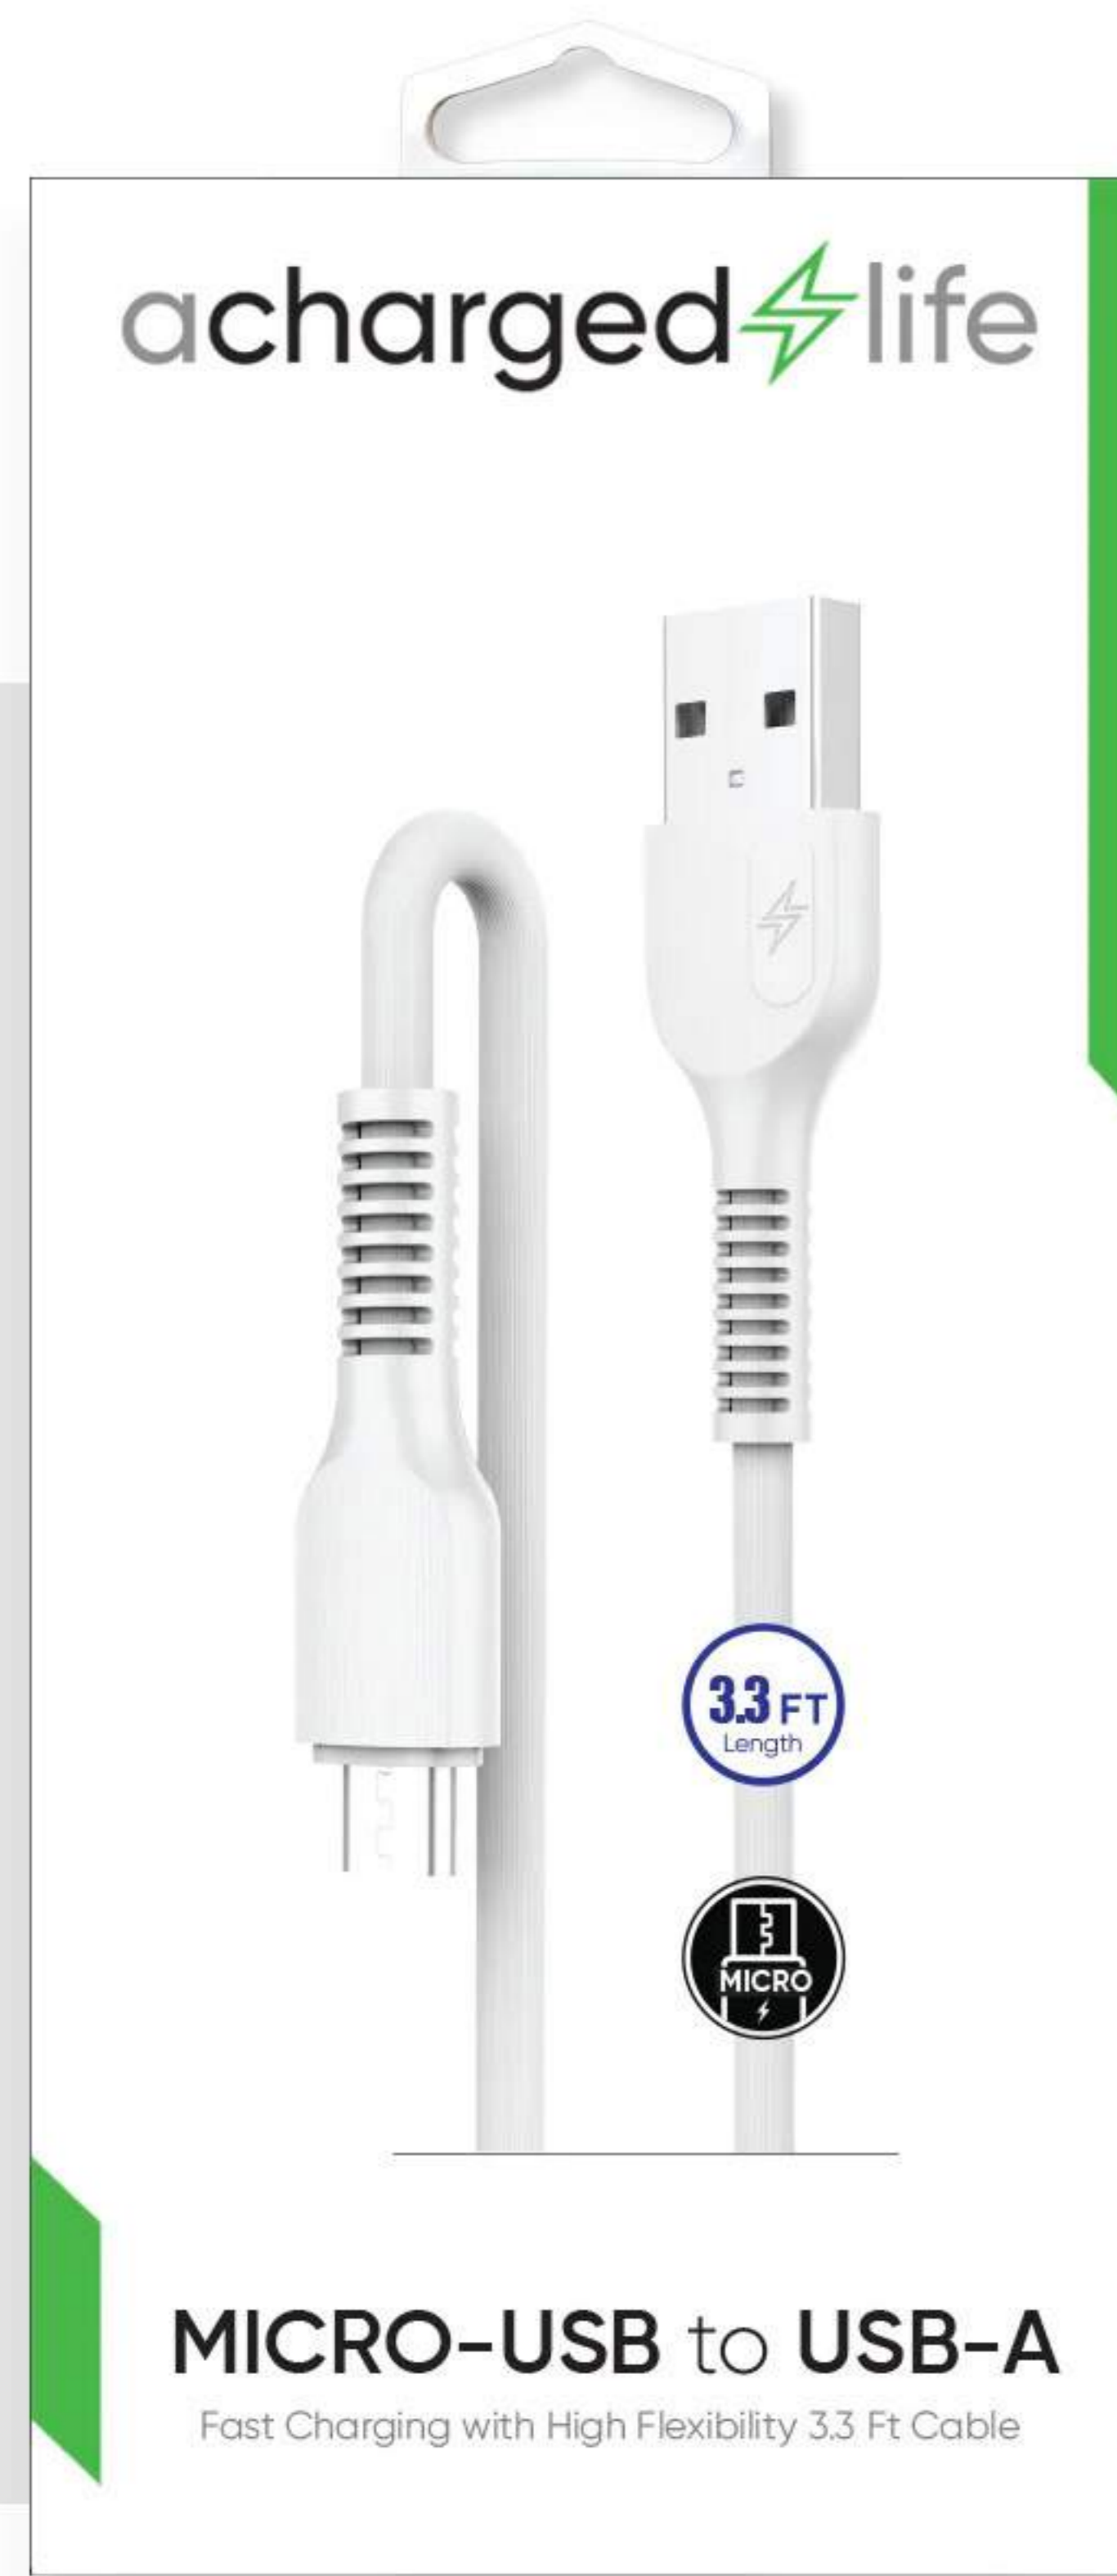

CL107

USB-C TO USB-A (10FT)

Fast charging with high quality 10ft Cable.

[View Full Details](#)

CL104B

MICRO-USB TO USB-A (6FT)

Fast charging with high flexibility 6ft Cable.

[View Full Details](#)