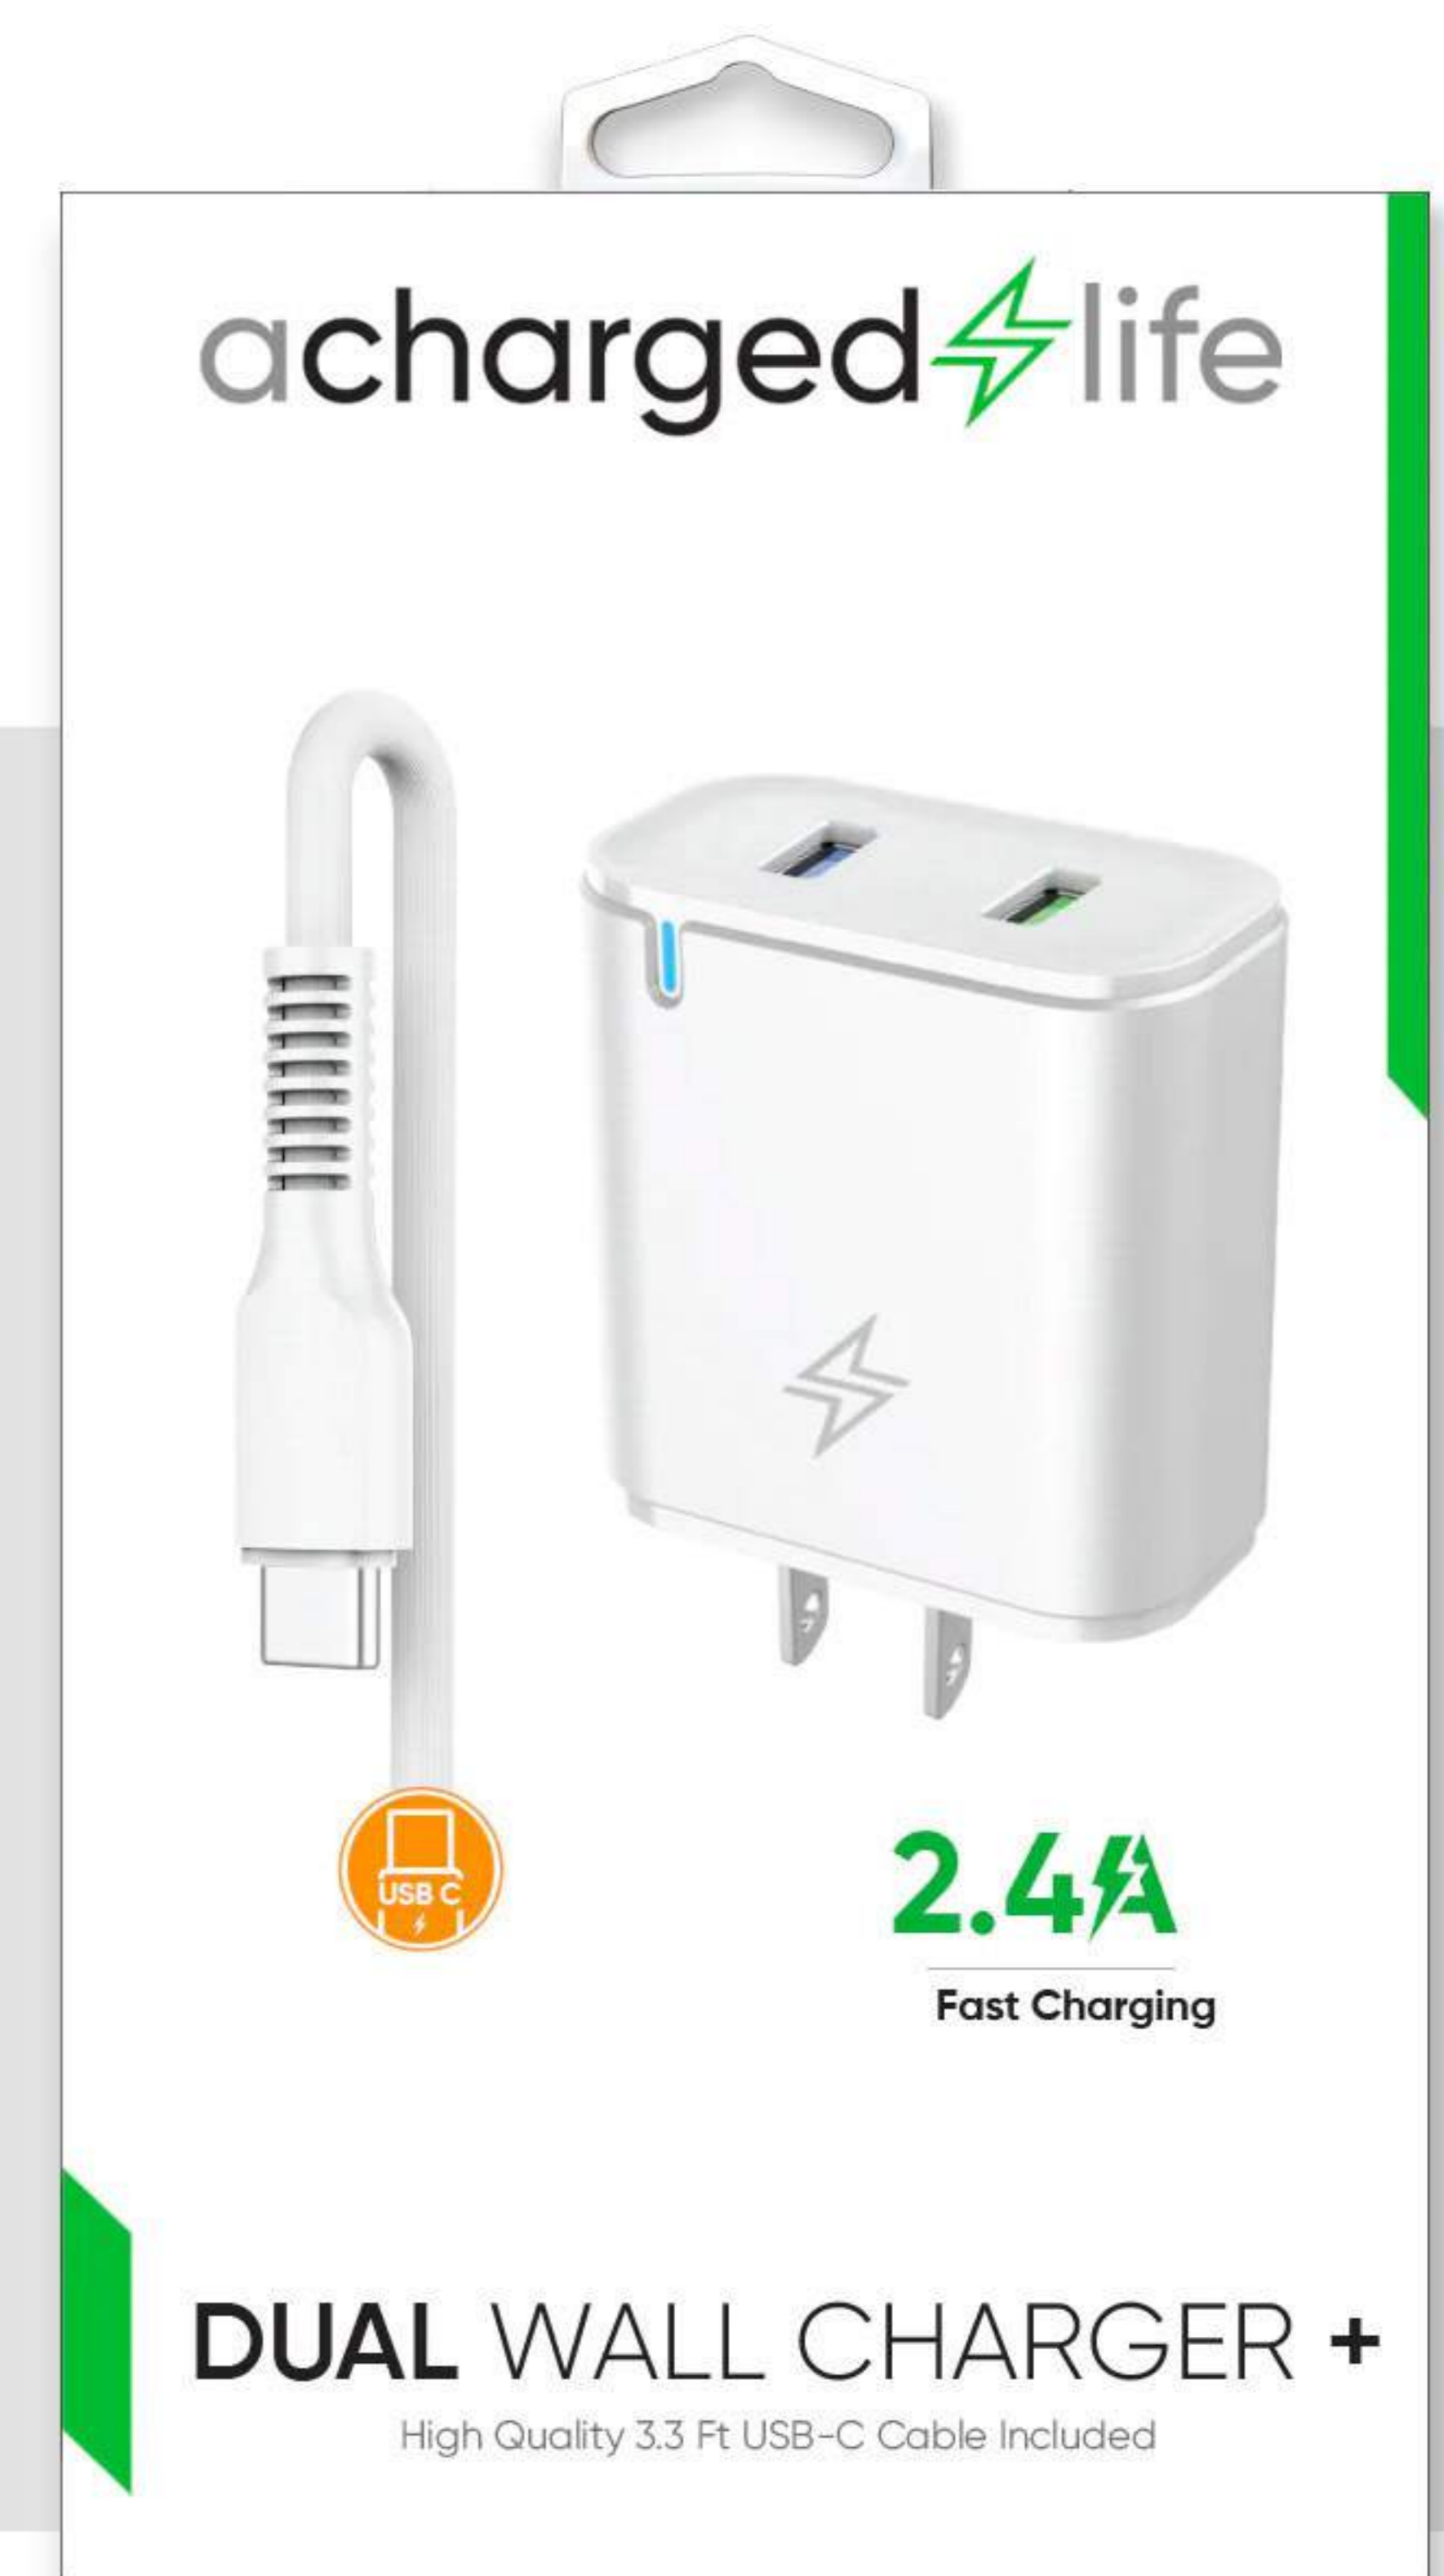

[View Full Details](#)

CL601B

platinum series

DUAL WALL CHARGER +

High quality 3.3ft Lightning Cable included.

[View Full Details](#)

CL602

DUAL WALL CHARGER +