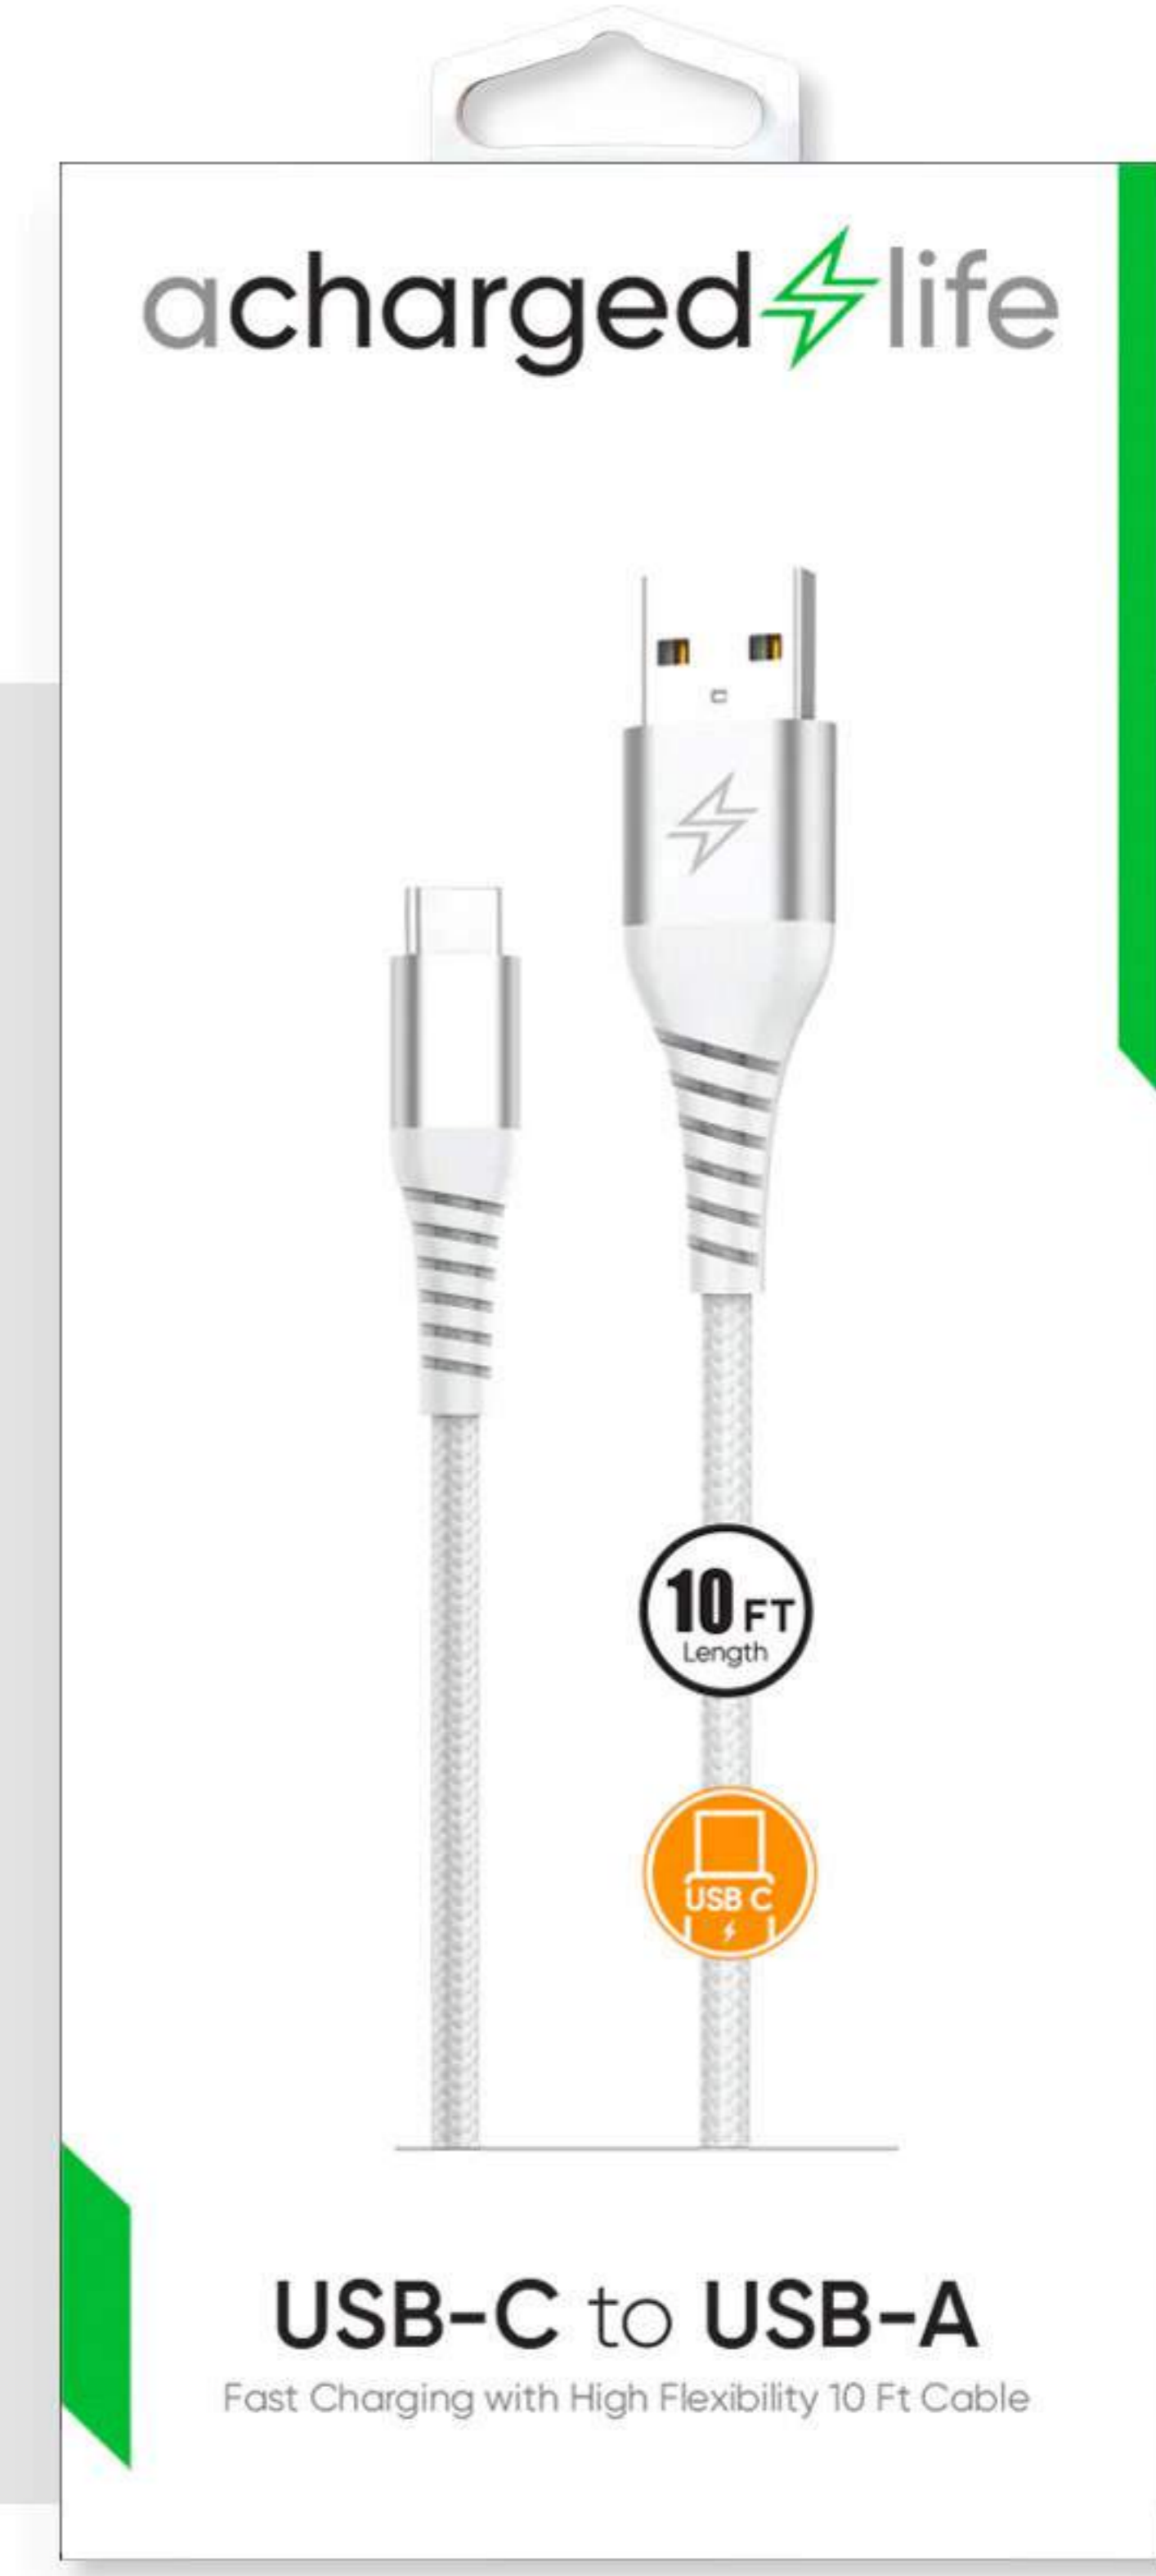

CL110

MICRO-USB TO USB-A (3.3FT)

Fast charging with high flexibility
3.3ft Cable.

[View Full Details](#)

CL103B

LIGHTNING TO USB-C (6FT)

Fast charging with high quality
6ft Cable.

[View Full Details](#)

CL107B

USB-C TO USB-A (10FT)

Fast charging with high flexibility
10ft Cable.

[View Full Details](#)

CL109

USB-C TO USB-A (3.3FT)

Fast charging with high flexibility
3.3ft Cable.

[View Full Details](#)