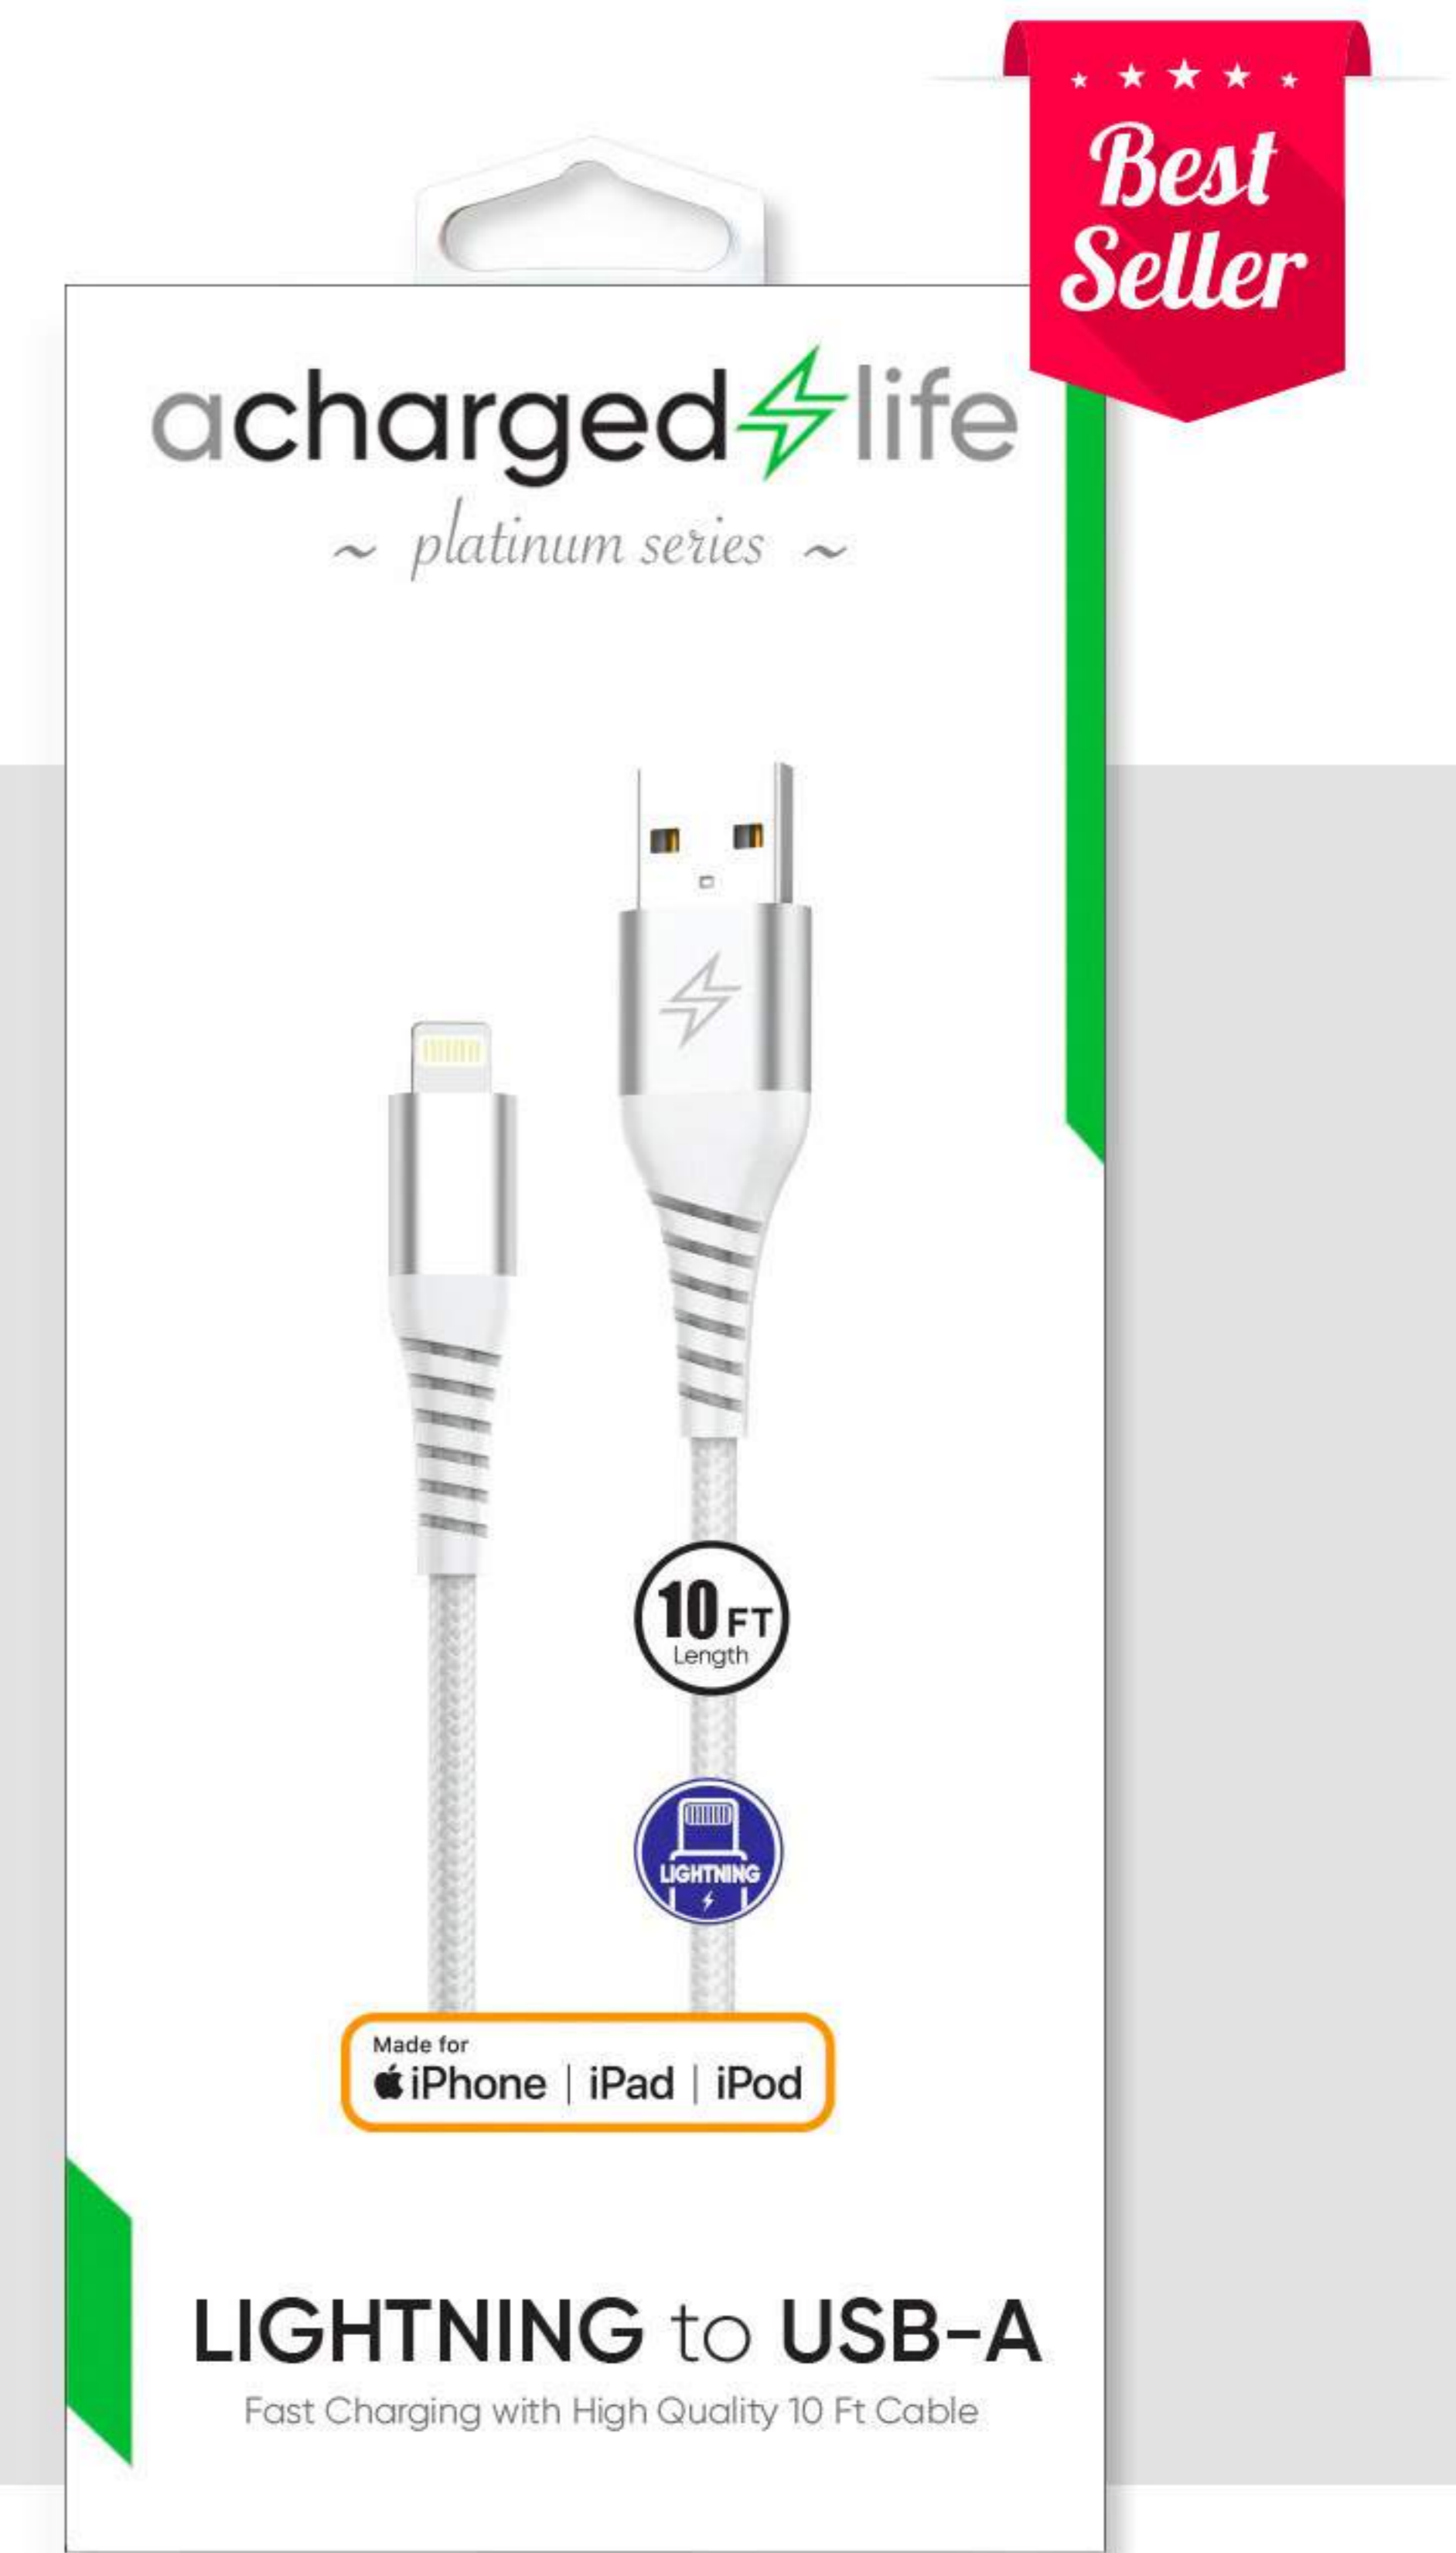

Fast charging with high quality
6ft Cable.

[View Full Details](#)

CL101B

platinum series

LIGHTNING TO USB-A (6FT)

Fast charging with high quality
6ft Cable.

[View Full Details](#)

CL106