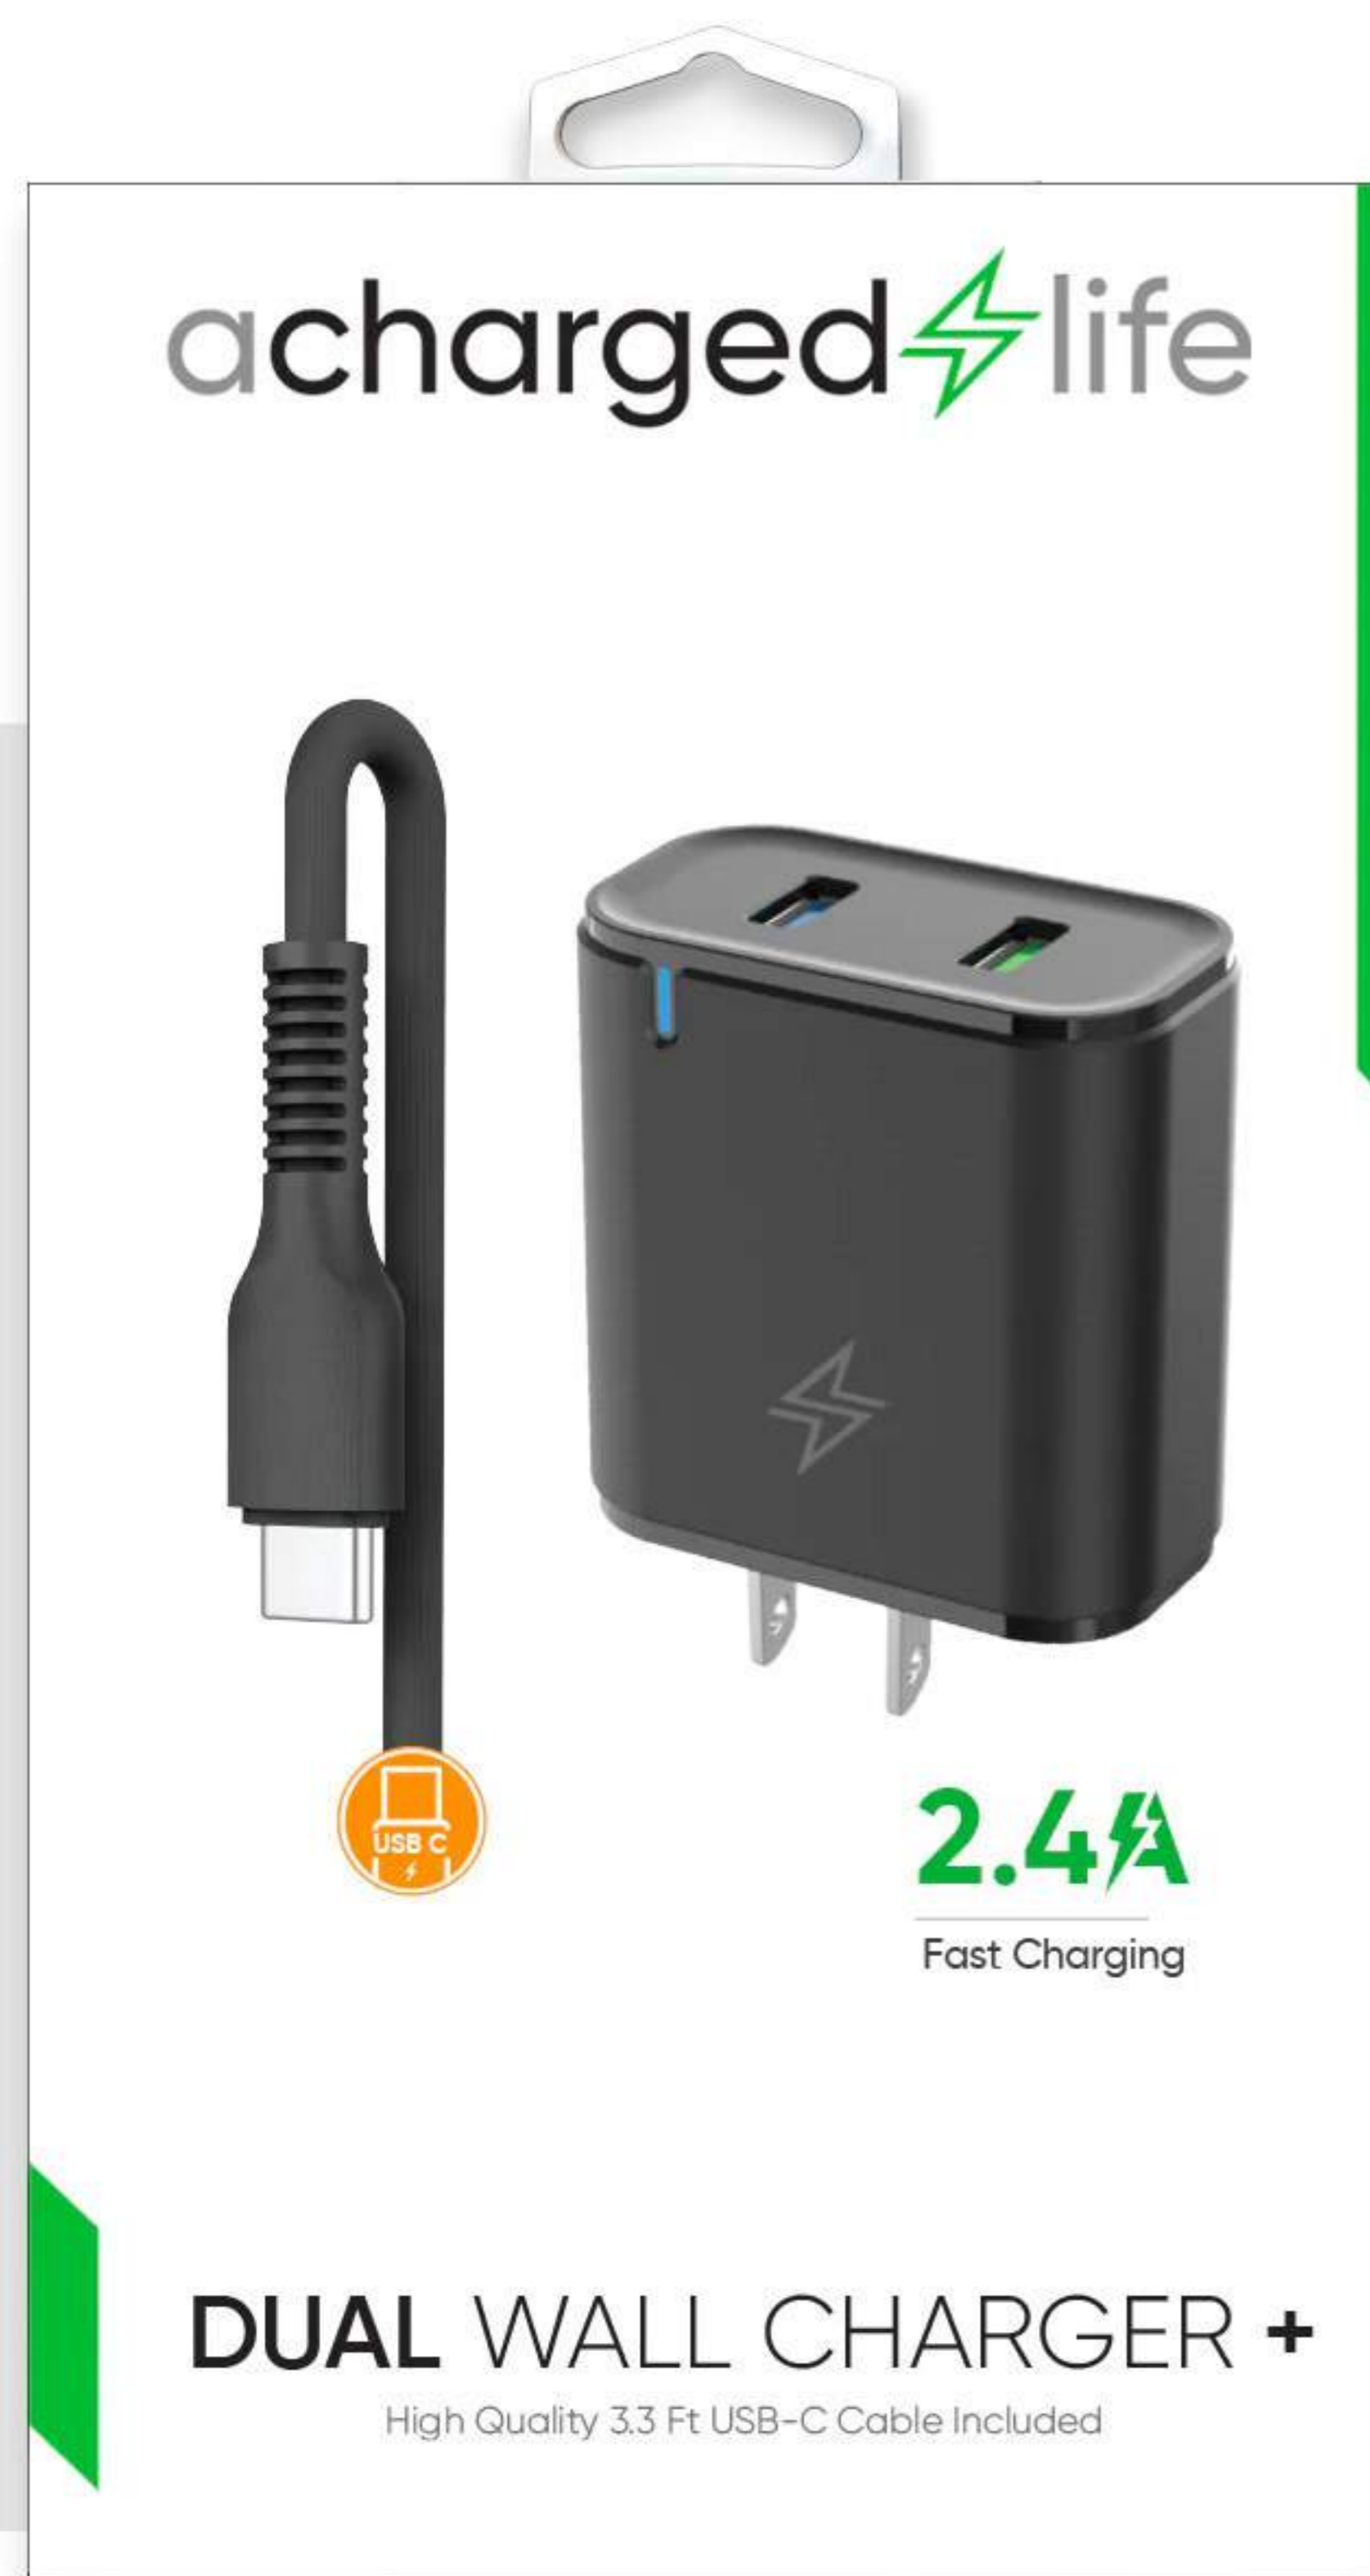

CL602B

DUAL WALL CHARGER +

High quality 3.3ft USB-C Cable included.

[View Full Details](#)