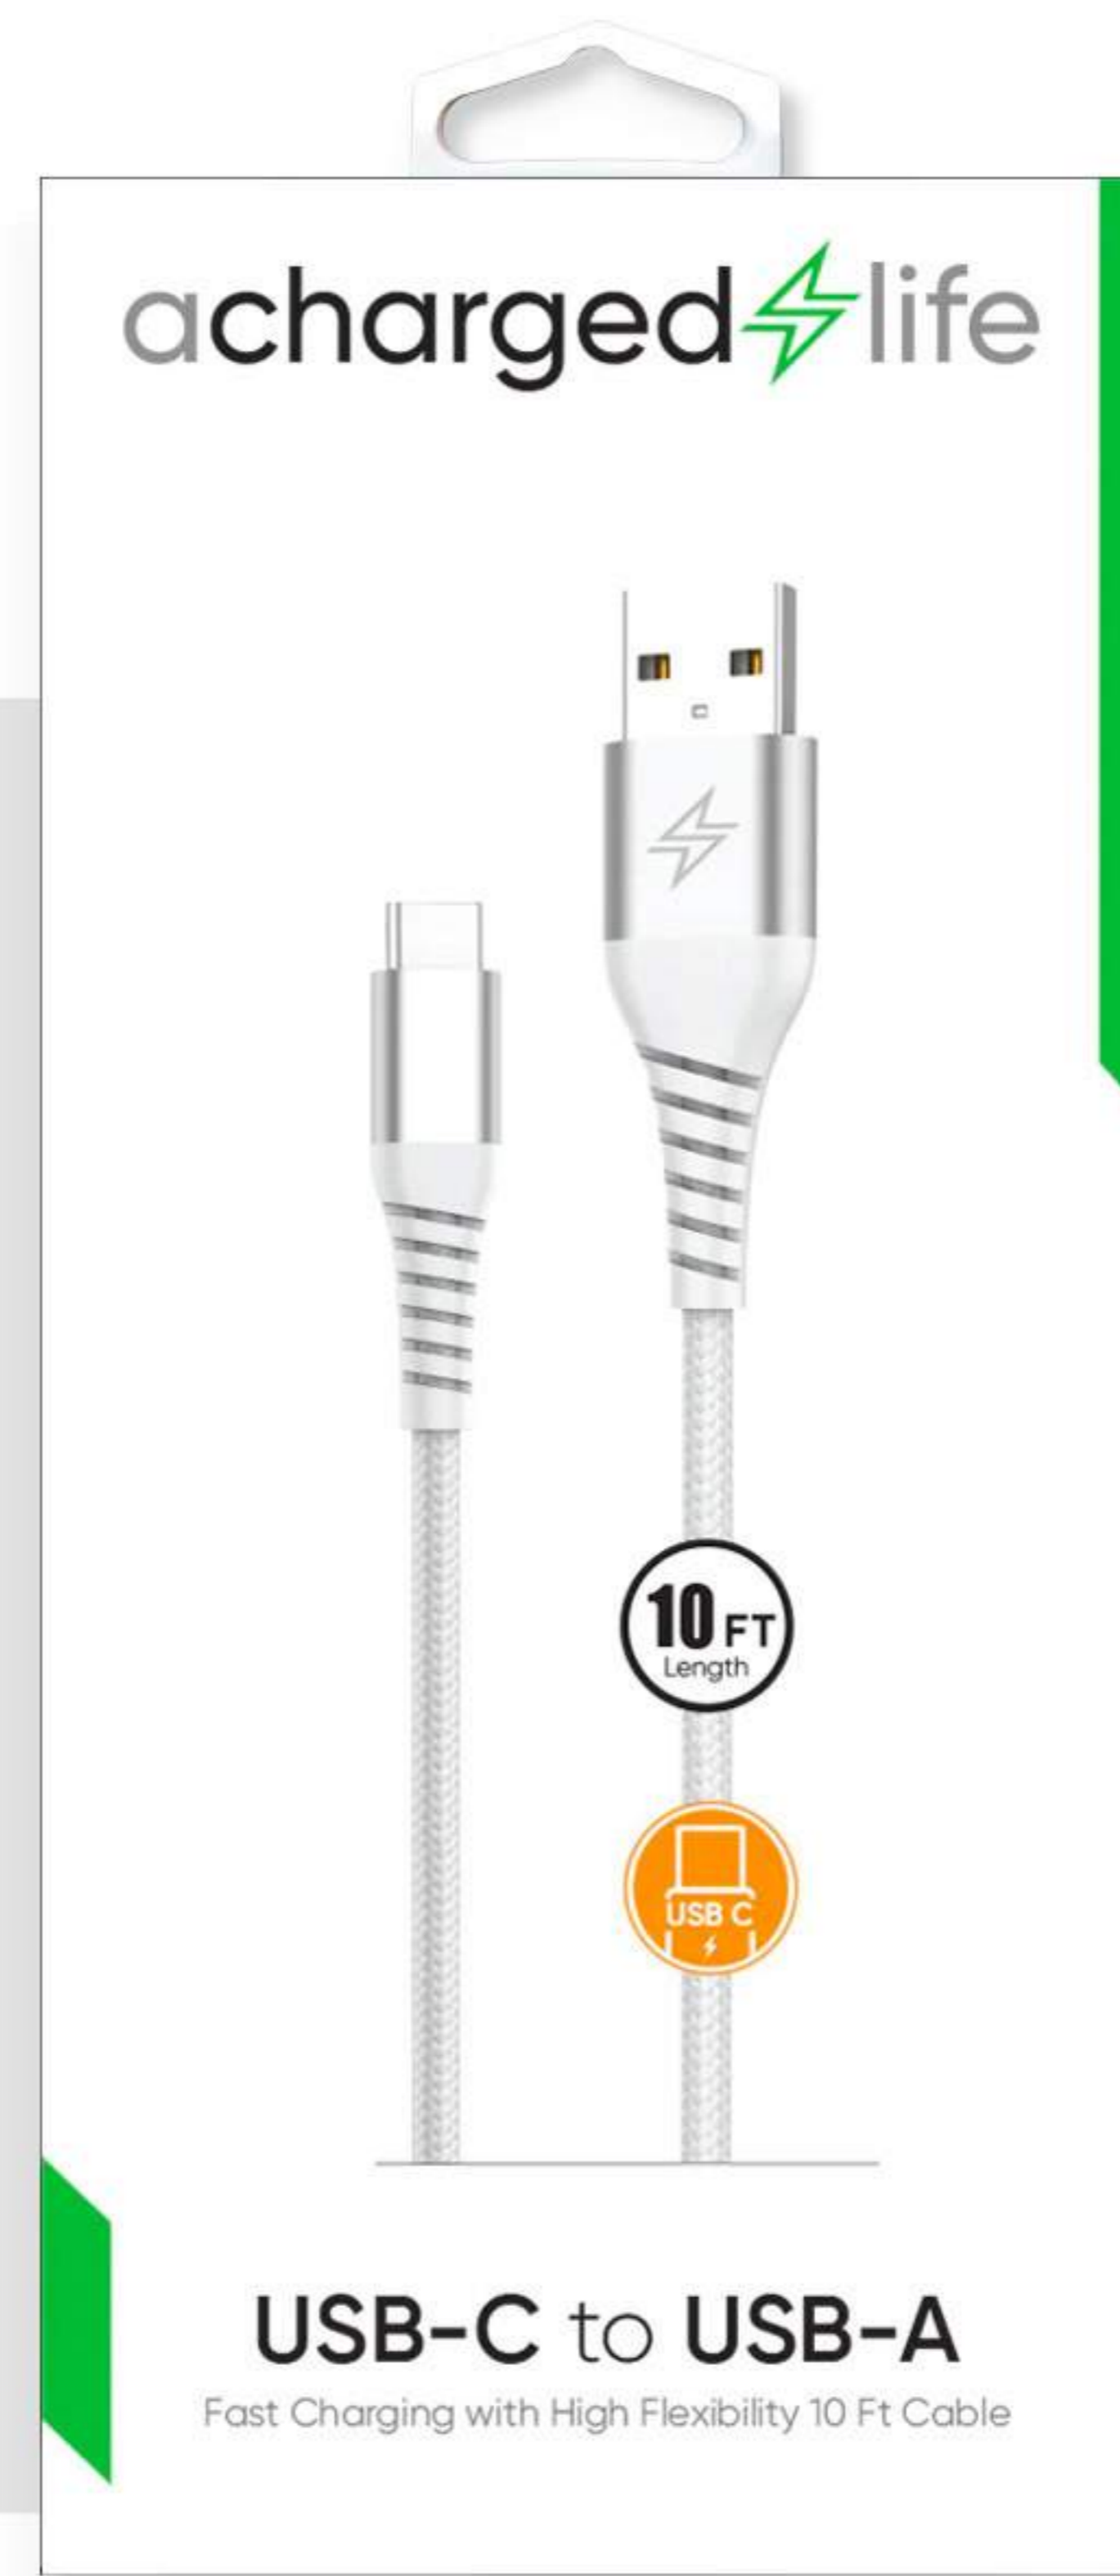

platinum series

LIGHTNING TO USB-A (10FT)

Fast charging with high flexibility
10ft Cable.

[View Full Details](#)

CL102B

USB-C TO USB-A (6FT)

Fast charging with high quality 6ft Cable.

[View Full Details](#)