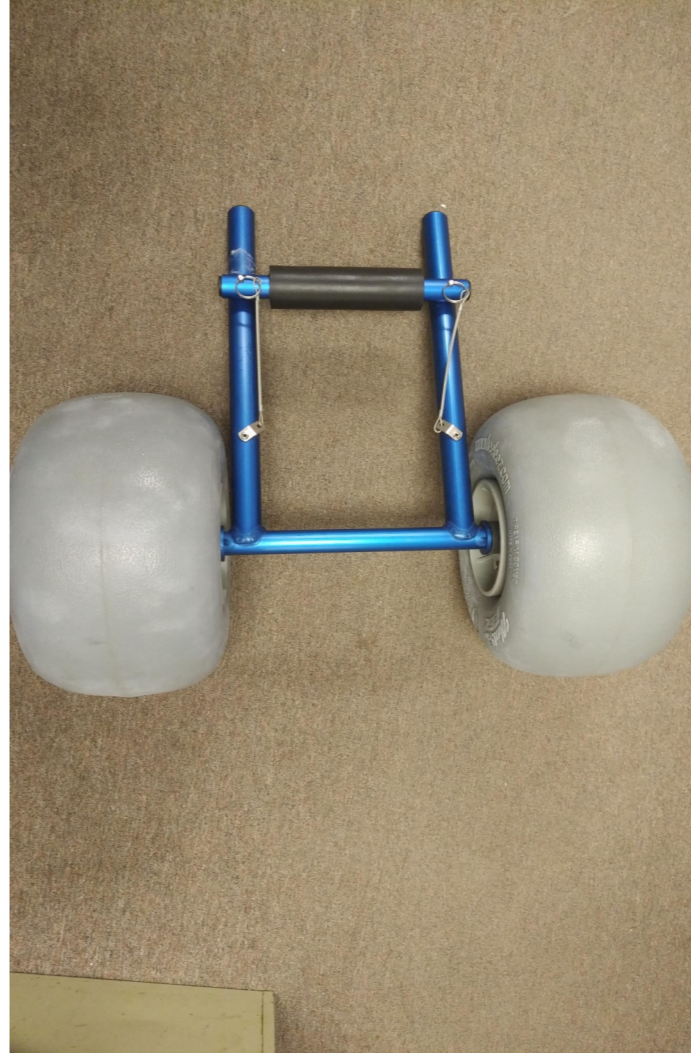

**Unique Single Wheeled Kart [cart]  
Designed EXCLUSIVELY  
For Raptor Kayaks!**

**A Light Weight  
But Strong Aluminum Frame  
A Soft Tire that deflects and easily  
rolls over Sand, Rocks Making  
Portaging & Moving the Raptor a  
Breeze!**

# G1 Kart

Ultra Light Weight  
Aluminum Frame  
Wheel "EEZ"  
Tire

Designed to slip over the NOSE,  
grab the back and push it like a  
wheelbarrow ! :)  
*Great for Portaging, rolling  
over sand, rocks,  
rough terrain*

## G2 - 2 Wheel Kart

Designed to insert to the Scrubber Holes  
Designed to be able to replace foam  
cushion insert  
*Great for rolling over sand, rocks,  
rough terrain*