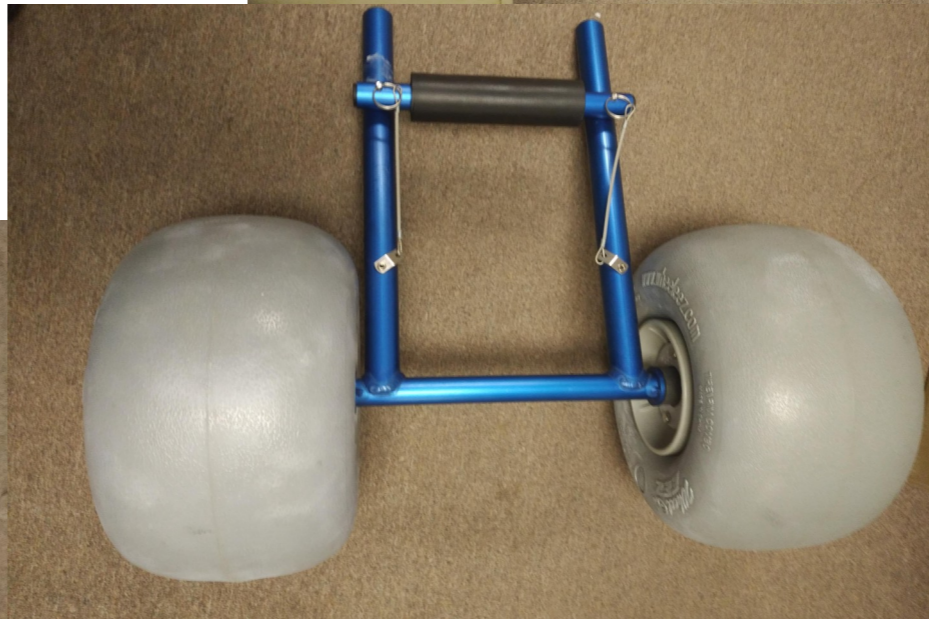

**Unique Single Wheeled Kart [cart]  
Designed EXCLUSIVELY  
For Raptor Kayaks!**

**A Light Weight  
But Strong Aluminum Frame  
A Soft Tire that deflects and easily  
rolls over Sand, Rocks Making  
Portaging & Moving the Raptor a  
Breeze!**

# G1 Kart

Ultra Light Weight  
Aluminum Frame  
Wheel "EEZ"  
Tire

Designed to slip over the NOSE,  
grab the back and push it like a  
wheelbarrow ! :)  
*Great for Portaging, rolling  
over sand, rocks,  
rough terrain*

## G2 - 2 Wheel Kart

Designed to insert to the Scrubber Holes  
Designed to be able to replace foam  
cushion insert  
*Great for rolling over sand, rocks,  
rough terrain*