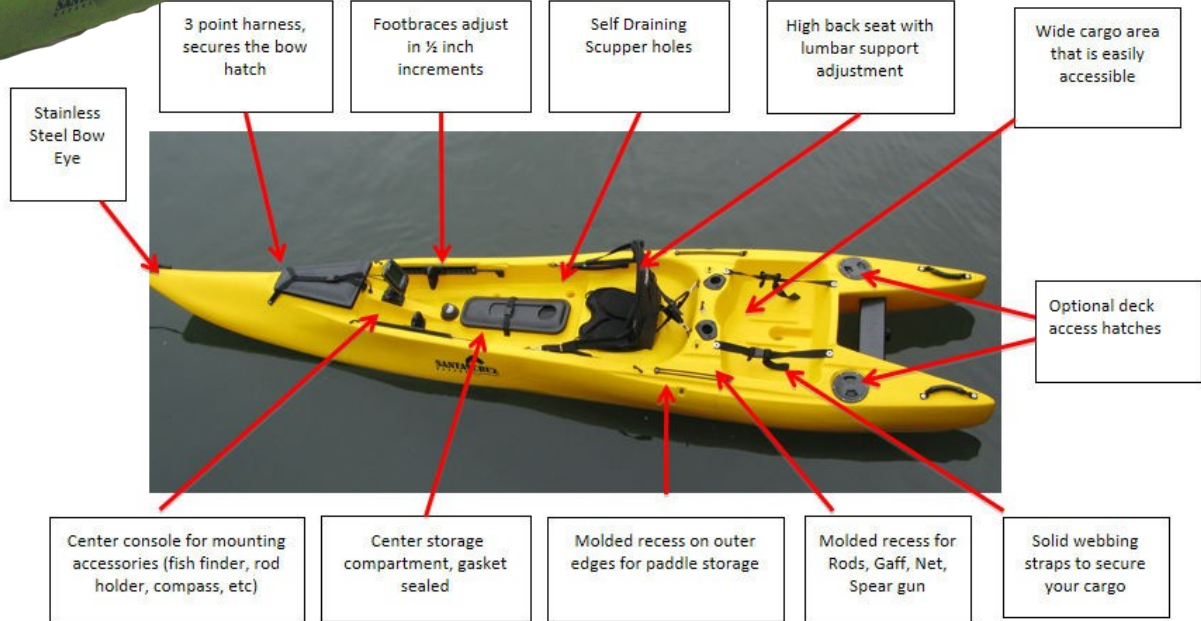

RAPTOR G1

LENGTH 13'
WIDTH 34"
WEIGHT 69 LBS
CAPACITY 360 LBS

**Some Actual
Photos of The
Raptor G1 and
various options
in use**