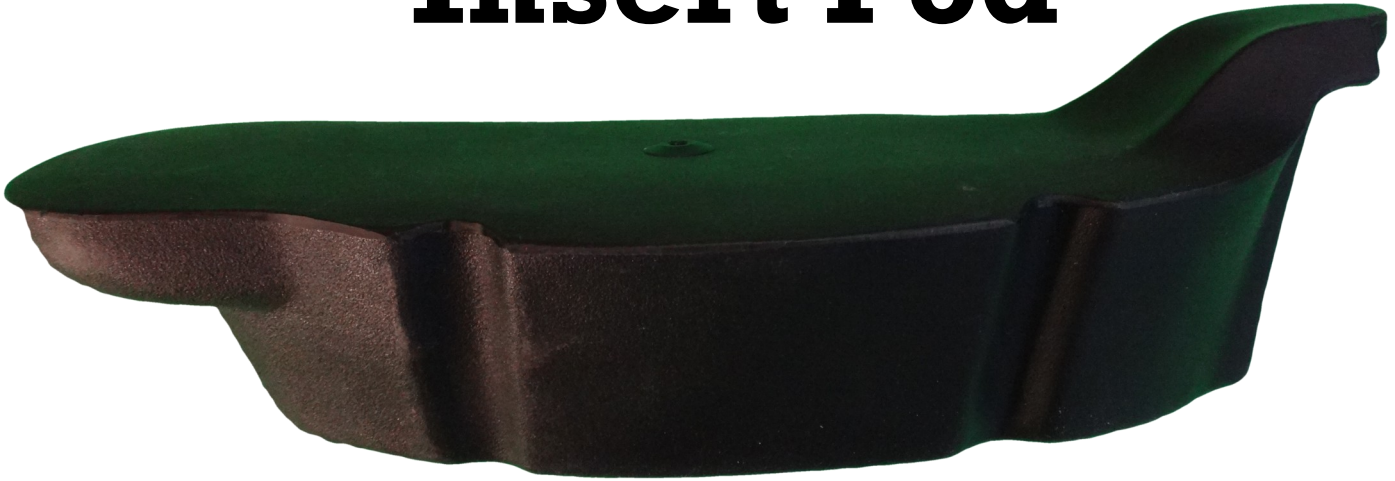

# **Raptor G2**

## **Space Saving Flat Insert Pod**

Increase the Deck Standing Area with this flush mount insert pod when not using the drive insert system.