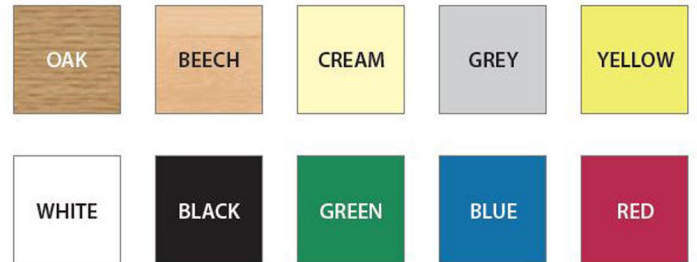

CU45C Colour Palette

Laminate / Table top Finishes

PVC Edge Finishes

Frame Finishes (EPC)

Seat: Chrome