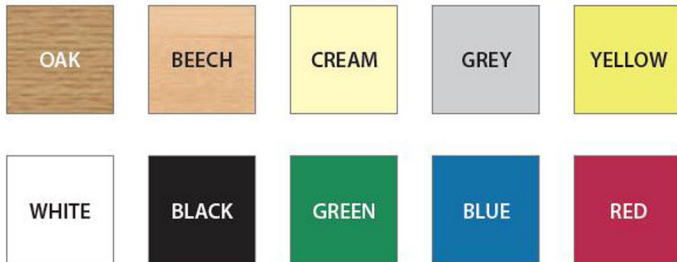

CU45C Colour Palette

Laminate / Table top Finishes

PVC Edge Finishes

Frame Finishes (EPC)

Seat: Chrome