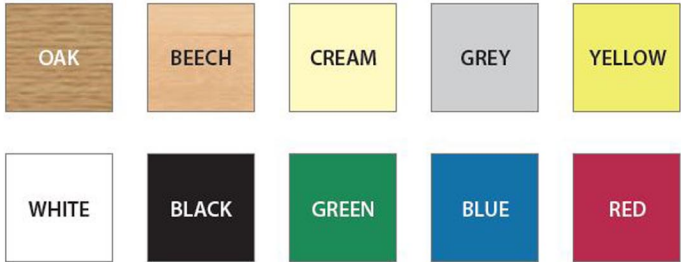

CU40 Colour Palette

Laminate / Table top Finishes

PVC Edge Finishes

Seat Colour

Beech Veneer

Frame Finishes (EPC)