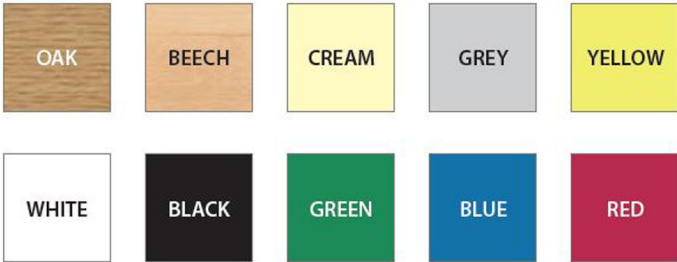

CU40 Colour Palette

Laminate / Table top Finishes

PVC Edge Finishes

Seat Colour

Beech Veneer

Frame Finishes (EPC)