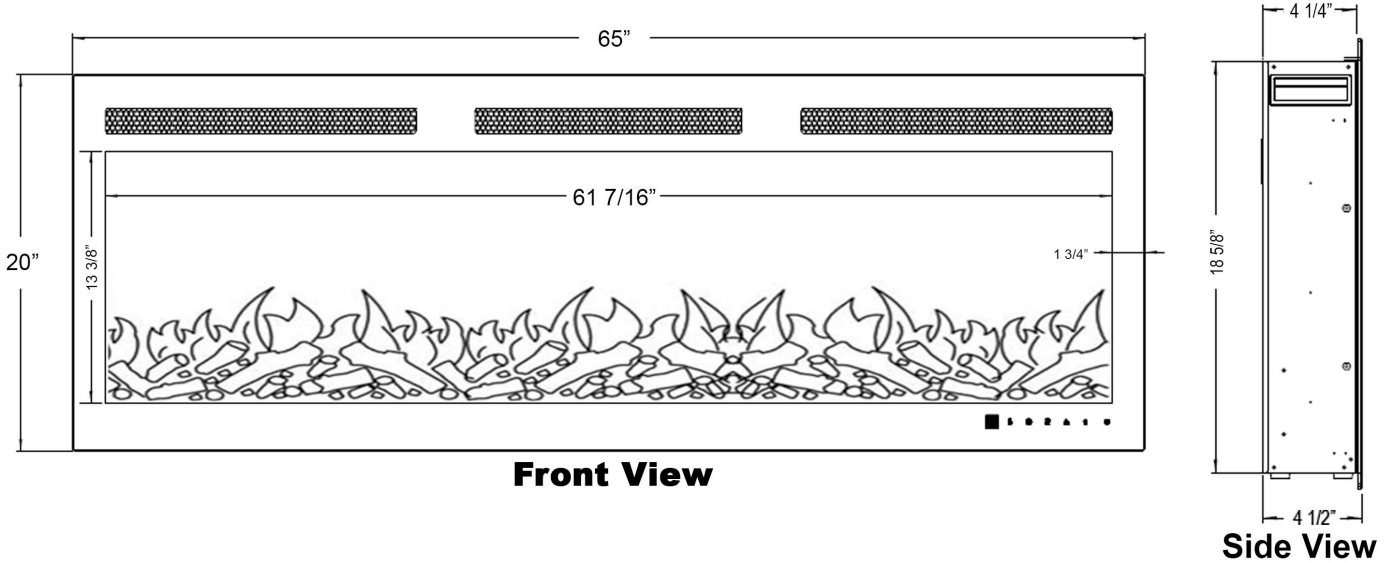

Front View

80056 - Sideline Fury 65" Recessed Fireplace

Features

- 2 heat settings (high and low) with Thermostat (68° to 86°)
- Dual mounting: recessed mounting in wall or wall-mounting
- Remote control for heat and flame setting (batteries not included)
- Built-in timer mode for shut off in 30 minutes to 7.5 hours.
- Faux Fire Log, Driftwood and Glass Crystal Media Options
- Wifi-app Compatible (Amazon Alexa and Google Assistant)

Specifications

- Frame color: Black
- Watts: 1500
- BTU's: 5000
- Room Coverage: 400 ft.
- Voltage: 110v-120v
- Amps: 12
- Rough Opening: 63 3/8"W x 18 7/8"H x 4 3/4"D

Sideline Fury 65" Recessed Firep

PN: 80

PREMIUM ELECTRIC FIREPI & TV LIFTS

Exceeding Expect
Updated: 10/0/