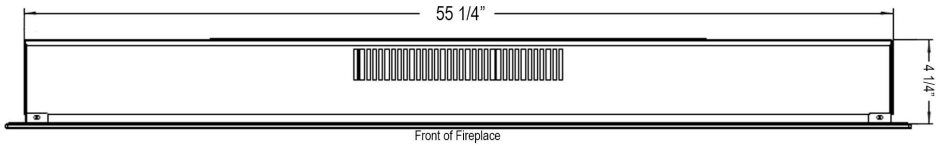

Top View

80055 - Sideline Fury 57" Recessed Fireplace

Features

- 2 heat settings (high and low) with Thermostat (68° to 86°)
- Dual mounting: recessed mounting in wall or wall-mounting
- Remote control for heat and flame setting (batteries not included)
- Built-in timer mode for shut off in 30 minutes to 7.5 hours.
- Faux Fire Log, Driftwood and Glass Crystal Media Options
- Wifi-app Compatible (Amazon Alexa and Google Assistant)

Specifications

- Frame color: Black
- Watts: 1500
- BTU's: 5000
- Room Coverage: 400 ft.
- Voltage: 110v-120v
- Amps: 12
- Rough Opening: 55 1/2"W x 18 7/8"H x 4 3/4"D

Sideline Fury 57" Recessed Firep

PN: 80

PREMIUM ELECTRIC FIREPI & TV LIFTS

Exceeding Expect Updated: 10/0/