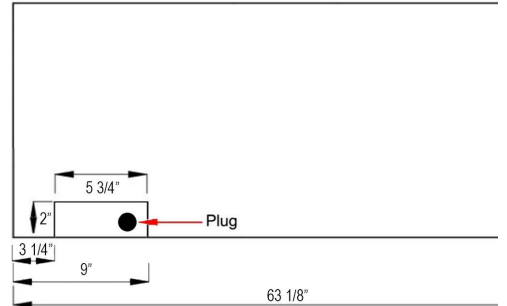

Side View

Rear View

80056 - Sideline Fury 65" Recessed Fireplace

Features

- 2 heat settings (high and low) with Thermostat (68° to 86°)
- Dual mounting: recessed mounting in wall or wall-mounting
- Remote control for heat and flame setting (batteries not included)
- Built-in timer mode for shut off in 30 minutes to 7.5 hours.
- Faux Fire Log, Driftwood and Glass Crystal Media Options
- Wifi-app Compatible (Amazon Alexa and Google Assistant)

Specifications

- Frame color: Black
- Watts: 1500
- BTU's: 5000
- Room Coverage: 400 ft.
- Voltage: 110v-120v
- Amps: 12
- Rough Opening: 63 3/8"W x 18 7/8"H x 4 3/4"D

Sideline Fury 65" Recessed Firep

PN: 80

PREMIUM ELECTRIC FIREPI & TV LIFTS

Exceeding Expect
Updated: 10/0/