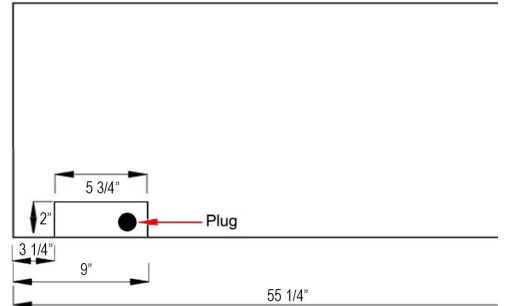

Side View

Rear View

80055 - Sideline Fury 57" Recessed Fireplace

Features

- 2 heat settings (high and low) with Thermostat (68° to 86°)
- Dual mounting: recessed mounting in wall or wall-mounting
- Remote control for heat and flame setting (batteries not included)
- Built-in timer mode for shut off in 30 minutes to 7.5 hours.
- Faux Fire Log, Driftwood and Glass Crystal Media Options
- Wifi-app Compatible (Amazon Alexa and Google Assistant)

Specifications

- Frame color: Black
- Watts: 1500
- BTU's: 5000
- Room Coverage: 400 ft.
- Voltage: 110v-120v
- Amps: 12
- Rough Opening: 55 1/2"W x 18 7/8"H x 4 3/4"D

Sideline Fury 57" Recessed Firep

PN: 80

PREMIUM ELECTRIC FIREPI & TV LIFTS

Exceeding Expect Updated: 10/0/