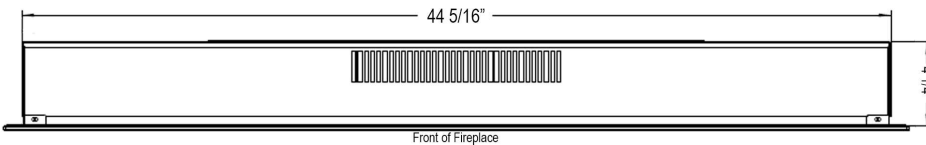

Front View

Side View

Top View

Rear View

80053 - Sideline Fury 46" Recessed Fireplace

Features

- 2 heat settings (high and low) with Thermostat (68° to 86°)
- Dual mounting: recessed mounting in wall or wall-mounting
- Remote control for heat and flame setting (batteries not included)
- Built-in timer mode for shut off in 30 minutes to 7.5 hours.
- Faux Fire Log, Driftwood and Glass Crystal Media Options
- Wifi-app Compatible (Amazon Alexa and Google Assistant)

Specifications

- Frame color: Black
- Watts: 1500
- BTU's: 5000
- Room Coverage: 400 ft.
- Voltage: 110v-120v
- Amps: 12
- Rough Opening: 44 9/16"W x 18 7/8"H x 4 3/4"D

Sideline Fury 46" Recessed Firep

PN: 80

Specifications

- Frame color: Black
- Watts: 1500
- BTU's: 5000
- Room Coverage: 400 ft.
- Voltage: 110v-120v
- Amps: 12
- Rough Opening: 55 1/2"W x 18 7/8"H x 4 3/4"D

Sideline Fury 57" Recessed Firep

PN: 80

Specifications

- Frame color: Black
- Watts: 1500
- BTU's: 5000
- Room Coverage: 400 ft.
- Voltage: 110v-120v
- Amps: 12
- Rough Opening: 63 3/8"W x 18 7/8"H x 4 3/4"D

Sideline Fury 65" Recessed Firep

PN: 80