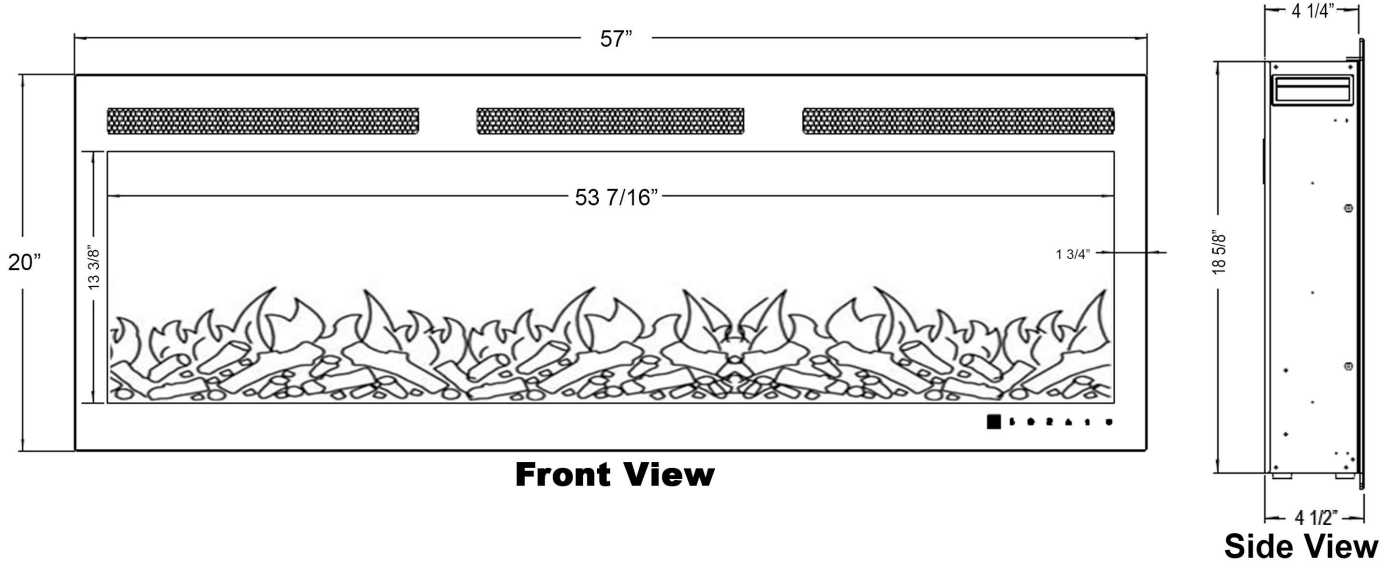

Front View

80055 - Sideline Fury 57" Recessed Fireplace

Features

- 2 heat settings (high and low) with Thermostat (68° to 86°)
- Dual mounting: recessed mounting in wall or wall-mounting
- Remote control for heat and flame setting (batteries not included)
- Built-in timer mode for shut off in 30 minutes to 7.5 hours.
- Faux Fire Log, Driftwood and Glass Crystal Media Options
- Wifi-app Compatible (Amazon Alexa and Google Assistant)

Specifications

- Frame color: Black
- Watts: 1500
- BTU's: 5000
- Room Coverage: 400 ft.
- Voltage: 110v-120v
- Amps: 12
- Rough Opening: 55 1/2"W x 18 7/8"H x 4 3/4"D

Sideline Fury 57" Recessed Firep

PN: 80

PREMIUM ELECTRIC FIREPI & TV LIFTS

Exceeding Expect Updated: 10/0/