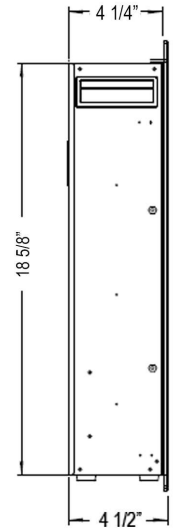

Front View

Side View

Top View

Rear View

80053 - Sideline Fury 46" Recessed Fireplace

Features

- 2 heat settings (high and low) with Thermostat (68° to 86°)
- Dual mounting: recessed mounting in wall or wall-mounting
- Remote control for heat and flame setting (batteries not included)
- Built-in timer mode for shut off in 30 minutes to 7.5 hours.
- Faux Fire Log, Driftwood and Glass Crystal Media Options
- Wifi-app Compatible (Amazon Alexa and Google Assistant)

Specifications

- Frame color: Black
- Watts: 1500
- BTU's: 5000
- Room Coverage: 400 ft.
- Voltage: 110v-120v
- Amps: 12
- Rough Opening: 44 9/16"W x 18 7/8"H x 4 3/4"D

Sideline Fury 46" Recessed Firep

PN: 80

Specifications

- Frame color: Black
- Watts: 1500
- BTU's: 5000
- Room Coverage: 400 ft.
- Voltage: 110v-120v
- Amps: 12
- Rough Opening: 55 1/2"W x 18 7/8"H x 4 3/4"D

Sideline Fury 57" Recessed Firep

PN: 80

Specifications

- Frame color: Black
- Watts: 1500
- BTU's: 5000
- Room Coverage: 400 ft.
- Voltage: 110v-120v
- Amps: 12
- Rough Opening: 63 3/8"W x 18 7/8"H x 4 3/4"D

Sideline Fury 65" Recessed Firep

PN: 80