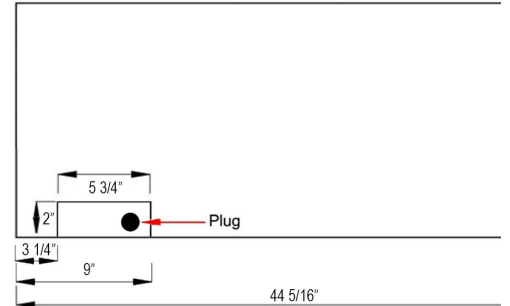

Front View

Side View

Top View

Rear View

80053 - Sideline Fury 46" Recessed Fireplace

Features

- 2 heat settings (high and low) with Thermostat (68° to 86°)
- Dual mounting: recessed mounting in wall or wall-mounting
- Remote control for heat and flame setting (batteries not included)
- Built-in timer mode for shut off in 30 minutes to 7.5 hours.
- Faux Fire Log, Driftwood and Glass Crystal Media Options
- Wifi-app Compatible (Amazon Alexa and Google Assistant)

Specifications

- Frame color: Black
- Watts: 1500
- BTU's: 5000
- Room Coverage: 400 ft.
- Voltage: 110v-120v
- Amps: 12
- Rough Opening: 44 9/16"W x 18 7/8"H x 4 3/4"D

Sideline Fury 46" Recessed Firep

PN: 80

Specifications

- Frame color: Black
- Watts: 1500
- BTU's: 5000
- Room Coverage: 400 ft.
- Voltage: 110v-120v
- Amps: 12
- Rough Opening: 55 1/2"W x 18 7/8"H x 4 3/4"D

Sideline Fury 57" Recessed Firep

PN: 80

Specifications

- Frame color: Black
- Watts: 1500
- BTU's: 5000
- Room Coverage: 400 ft.
- Voltage: 110v-120v
- Amps: 12
- Rough Opening: 63 3/8"W x 18 7/8"H x 4 3/4"D

Sideline Fury 65" Recessed Firep

PN: 80