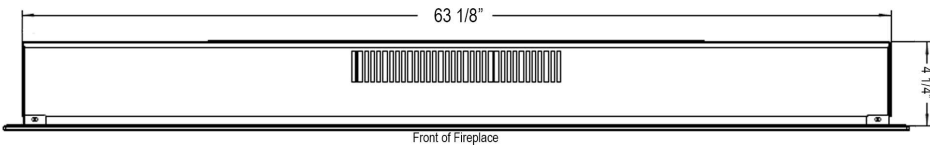

Top View

80056 - Sideline Fury 65" Recessed Fireplace

Features

- 2 heat settings (high and low) with Thermostat (68° to 86°)
- Dual mounting: recessed mounting in wall or wall-mounting
- Remote control for heat and flame setting (batteries not included)
- Built-in timer mode for shut off in 30 minutes to 7.5 hours.
- Faux Fire Log, Driftwood and Glass Crystal Media Options
- Wifi-app Compatible (Amazon Alexa and Google Assistant)

Specifications

- Frame color: Black
- Watts: 1500
- BTU's: 5000
- Room Coverage: 400 ft.
- Voltage: 110v-120v
- Amps: 12
- Rough Opening: 63 3/8"W x 18 7/8"H x 4 3/4"D

Sideline Fury 65" Recessed Firep

PN: 80

PREMIUM ELECTRIC FIREPI & TV LIFTS

Exceeding Expect
Updated: 10/0/