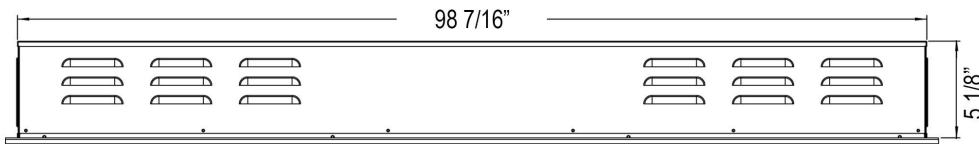

**PREMIUM  
ELECTRIC FIREP  
& TV LIFTS**

Exceeding Expectations

Updated: 06/23/23

**Front View**

**Side View**

**Top View**

**Rear View**

**80044 - Sideline Elite 100" Recessed Fireplace - Black**