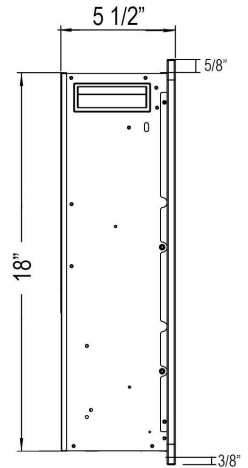

Side View

80037 - Sideline Elite 60" Recessed Fireplace - Black

Features

- 2 heat settings (high and low) and Programmable thermostat
- 3 speed flame options
- 10 color media bed and 6 color flame options
- Designed for recessed mounting in wall
- Remote control for heat and flame setting (batteries not included)
- Dual mode, operates with or without heat for only flame effect
- Built in timer: 1 to 8 hours
- Faux drift wood fire logs and glass crystal media options
- Amazon Alexa and Google Assistant controls through the Tuya Smart App

Specifications

- Frame color: Black
- Watts: 1,500
- BTU's: 5,118
- Room Coverage: 400 ft.
- Voltage: 110v-120v
- Amperes: 12
- Rough Opening: 58 3/4"W x 18 1/4"H x 5 1/2"D

Sideline Elite 60" Recessed Fire

PN:

Exceeding Exp

Updated: C