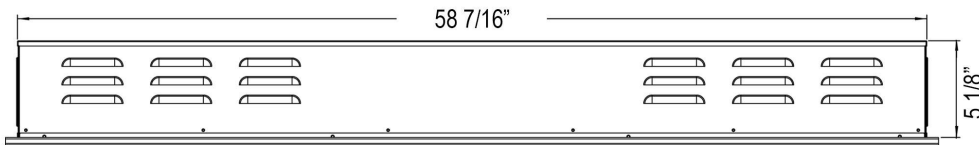

Top View

80037 - Sideline Elite 60" Recessed Fireplace - Black

Features

- 2 heat settings (high and low) and Programmable thermostat
- 3 speed flame options
- 10 color media bed and 6 color flame options
- Designed for recessed mounting in wall
- Remote control for heat and flame setting (batteries not included)
- Dual mode, operates with or without heat for only flame effect
- Built in timer: 1 to 8 hours
- Faux drift wood fire logs and glass crystal media options
- Amazon Alexa and Google Assistant controls through the Tuya Smart App

Specifications

- Frame color: Black
- Watts: 1,500
- BTU's: 5,118
- Room Coverage: 400 ft.
- Voltage: 110v-120v
- Amperes: 12
- Rough Opening: 58 3/4"W x 18 1/4"H x 5 1/2"D

Sideline Elite 60" Recessed Fire

PN:

Exceeding Exp

Updated: C