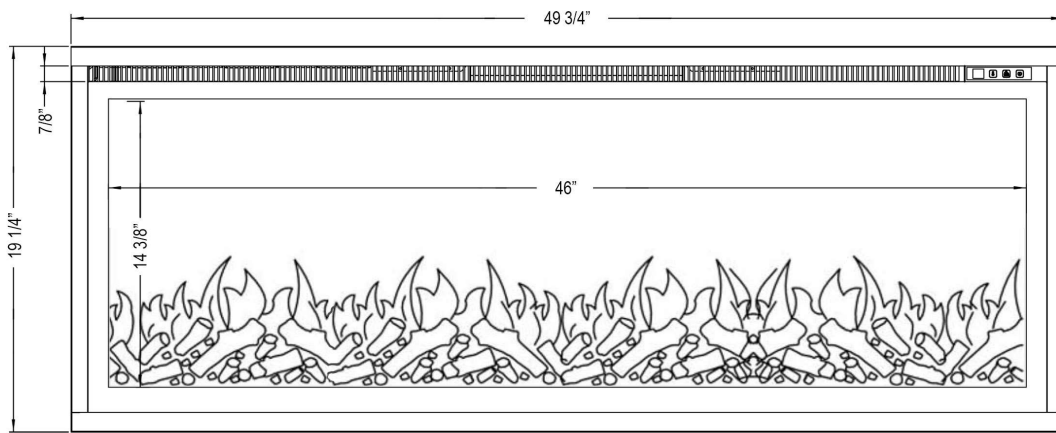

**Specifications**

- Frame color: Black
- Watts: 1,500
- BTU's: 5,000
- Room Coverage: 400 ft.
- Voltage: 110v-120v
- Amperes: 12
- Rough Opening: 40 3/4"W x 18 1/4"H x 5 1/2"D

Sideline Elite 42" Recessed Fire  
PN:

Exceeding

Updated:

**Front View**

**Side View**

**Top View**

**Rear View**

**80036 - Sideline Elite 50" Recessed Fireplace - Black**

**Features**