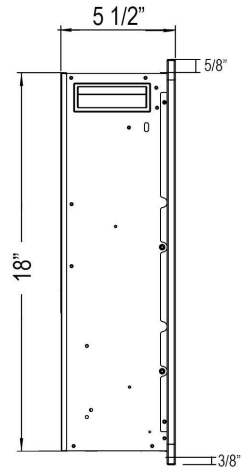

Side View

80042 - Sideline Elite 42" Recessed Fireplace - Black

Features

- 2 heat settings (high and low) and Programmable thermostat
- 3 speed flame options
- 10 color media bed and 6 color flame options
- Designed for recessed mounting in wall
- Remote control for heat and flame setting (batteries not included)
- Dual mode, operates with or without heat for only flame effect
- Built in timer: 1 to 8 hours
- Faux drift wood fire logs and glass crystal media options
- Amazon Alexa and Google Assistant controls through the Tuya Smart App

Specifications

- Frame color: Black
- Watts: 1,500
- BTU's: 5,000
- Room Coverage: 400 ft.
- Voltage: 110v-120v
- Amperes: 12
- Rough Opening: 40 3/4"W x 18 1/4"H x 5 1/2"D

Sideline Elite 42" Recessed Fire
PN:

Exceeding

Updated: