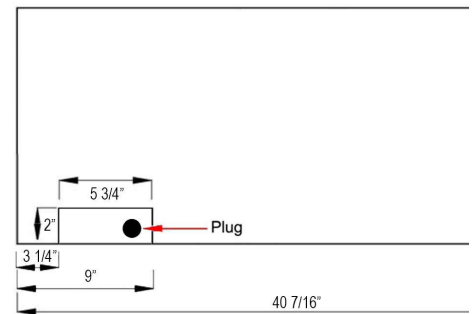

Rear View

80042 - Sideline Elite 42" Recessed Fireplace - Black

Features

- 2 heat settings (high and low) and Programmable thermostat
- 3 speed flame options
- 10 color media bed and 6 color flame options
- Designed for recessed mounting in wall
- Remote control for heat and flame setting (batteries not included)
- Dual mode, operates with or without heat for only flame effect
- Built in timer: 1 to 8 hours
- Faux drift wood fire logs and glass crystal media options
- Amazon Alexa and Google Assistant controls through the Tuya Smart App

Specifications

- Frame color: Black
- Watts: 1,500
- BTU's: 5,000
- Room Coverage: 400 ft.
- Voltage: 110v-120v
- Amperes: 12
- Rough Opening: 40 3/4"W x 18 1/4"H x 5 1/2"D

Sideline Elite 42" Recessed Fire
PN:

Exceeding

Updated: