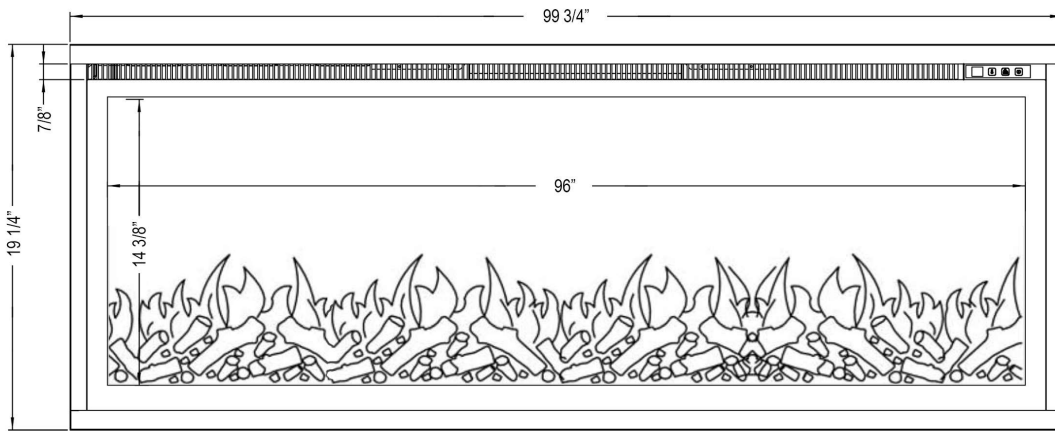

Front View

80044 - Sideline Elite 100" Recessed Fireplace - Black

Features

- 2 heat settings (high and low) and Programmable thermostat
- 3 speed flame options
- 10 color media bed and 6 color flame options
- Designed for recessed mounting in wall
- Remote control for heat and flame setting (batteries not included)
- Dual mode, operates with or without heat for only flame effect
- Built in timer: 1 to 8 hours
- Faux drift wood fire logs and glass crystal media options

Specifications

- Frame color: Black
- Watts: 1,500
- BTU's: 5,000
- Room Coverage: 400 ft.
- Voltage: 110v-120v
- Amperes: 12
- Rough Opening: 98 3/4"W x 18 1/4"H x 6"D

Sideline Elite 100" Recessed Fire
PN: