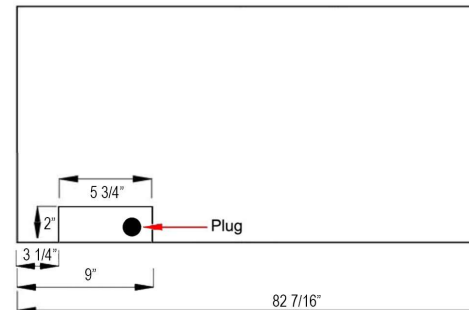

**Specifications**

- Frame color: Black
- Watts: 1,500
- BTU's: 5,000
- Room Coverage: 400 ft.
- Voltage: 110v-120v
- Amperes: 12
- Rough Opening: 70 3/4"W x 18 1/4"H x 5 1/2"D

Sideline Elite 72" Recessed Fire  
PN:

**PREMIUM  
ELECTRIC FIRE  
& TV LIFTS**

Exceeding Expectations

Updated: 06/2023

**Front View**

**Side View**

**Top View**

**Rear View**

**80050 - Sideline Elite 84" Recessed Fireplace - Black**