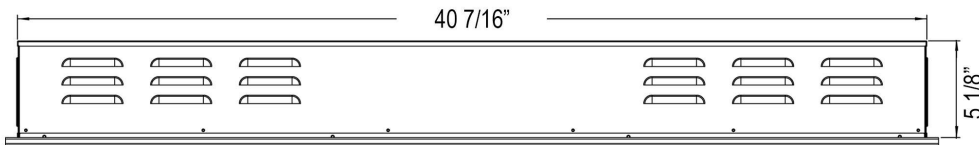

Top View

80042 - Sideline Elite 42" Recessed Fireplace - Black

Features

- 2 heat settings (high and low) and Programmable thermostat
- 3 speed flame options
- 10 color media bed and 6 color flame options
- Designed for recessed mounting in wall
- Remote control for heat and flame setting (batteries not included)
- Dual mode, operates with or without heat for only flame effect
- Built in timer: 1 to 8 hours
- Faux drift wood fire logs and glass crystal media options
- Amazon Alexa and Google Assistant controls through the Tuya Smart App

Specifications

- Frame color: Black
- Watts: 1,500
- BTU's: 5,000
- Room Coverage: 400 ft.
- Voltage: 110v-120v
- Amperes: 12
- Rough Opening: 40 3/4"W x 18 1/4"H x 5 1/2"D

Sideline Elite 42" Recessed Fire
PN:

Exceeding

Updated: