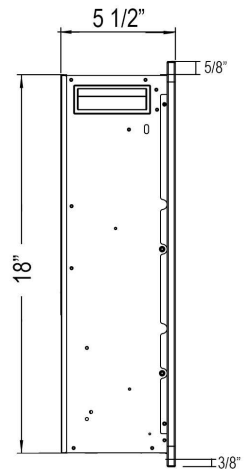

Side View

80036 - Sideline Elite 50" Recessed Fireplace - Black

Features

- 2 heat settings (high and low) and Programmable thermostat
- 3 speed flame options
- 10 color media bed and 6 color flame options
- Designed for recessed mounting in wall
- Remote control for heat and flame setting (batteries not included)
- Dual mode, operates with or without heat for only flame effect
- Built in timer: 1 to 8 hours
- Faux drift wood fire logs and glass crystal media options
- Amazon Alexa and Google Assistant controls through the Tuya Smart App

Specifications

- Frame color: Black
- Watts: 1,500
- BTU's: 5,000
- Room Coverage: 400 ft.
- Voltage: 110v-120v
- Amperes: 12
- Rough Opening: 48 3/4"W x 18 1/4"H x 5 1/2"D

Sideline Elite 50" Recessed Fire
PN:

Updated: