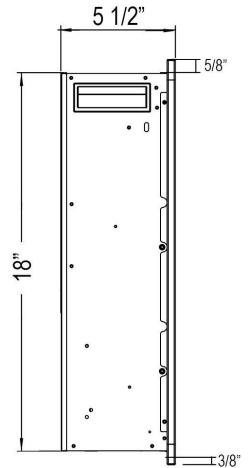

Side View

80050 - Sideline Elite 84" Recessed Fireplace - Black

Features

- 2 heat settings (high and low) and Programmable thermostat
- 3 speed flame options
- 10 color media bed and 6 color flame options
- Designed for recessed mounting in wall
- Remote control for heat and flame setting (batteries not included)
- Dual mode, operates with or without heat for only flame effect
- Built in timer: 1 to 8 hours
- Wifi-Enabled through the Tuya Smart App
- Amazon Alexa and Google Assistant Compatible
- Faux drift wood fire logs and glass crystal media options

Specifications

- Frame color: Black
- Watts: 1500
- BTU's: 5000
- Room Coverage: 400 ft.
- Voltage: 110v-120v
- Amperes: 12
- Rough Opening: 82 3/4"W x 18 1/4"H x 5 1/2"D

Sideline Elite 84" Recessed Fire
PN:

**PREMIUM
ELECTRIC FIREP
& TV LIFTS**

Exceeding Expectations

Updated: 06/23/23