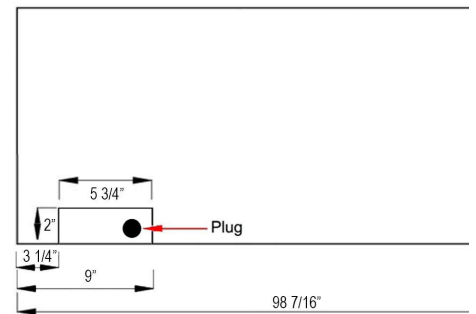

**Specifications**

- Frame color: Black
- Watts: 1500
- BTU's: 5000
- Room Coverage: 400 ft.
- Voltage: 110v-120v
- Amperes: 12
- Rough Opening: 82 3/4"W x 18 1/4"H x 5 1/2"D

Sideline Elite 84" Recessed Fire  
PN:

**PREMIUM  
ELECTRIC FIREP  
& TV LIFTS**

Exceeding Expectations

Updated: 06/23/23

**Front View**

**Side View**

**Top View**

**Rear View**

**80044 - Sideline Elite 100" Recessed Fireplace - Black**

**Features**

- 2 heat settings (high and low) and Programmable thermostat
- 3 speed flame options
- 10 color media bed and 6 color flame options
- Designed for recessed mounting in wall
- Remote control for heat and flame setting (batteries not included)
- Dual mode, operates with or without heat for only flame effect
- Built in timer: 1 to 8 hours
- Faux drift wood fire logs and glass crystal media options