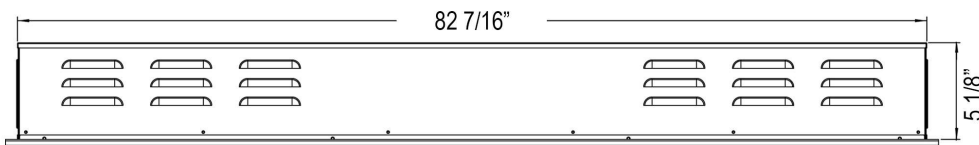

**PREMIUM  
ELECTRIC FIRE  
& TV LIFTS**

Exceeding Expectations

Updated: 06/2023

**Front View**

**Side View**

**Top View**

**Rear View**

**80050 - Sideline Elite 84" Recessed Fireplace - Black**