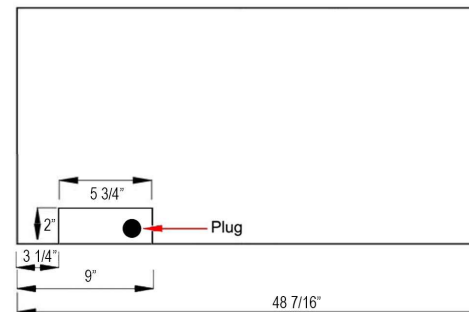

**Specifications**

- Frame color: Black
- Watts: 1,500
- BTU's: 5,000
- Room Coverage: 400 ft.
- Voltage: 110v-120v
- Amperes: 12
- Rough Opening: 40 3/4"W x 18 1/4"H x 5 1/2"D

Sideline Elite 42" Recessed Fire  
PN:

Exceeding

Updated:

**Front View**

**Side View**

**Top View**

**Rear View**

**80036 - Sideline Elite 50" Recessed Fireplace - Black**

**Features**