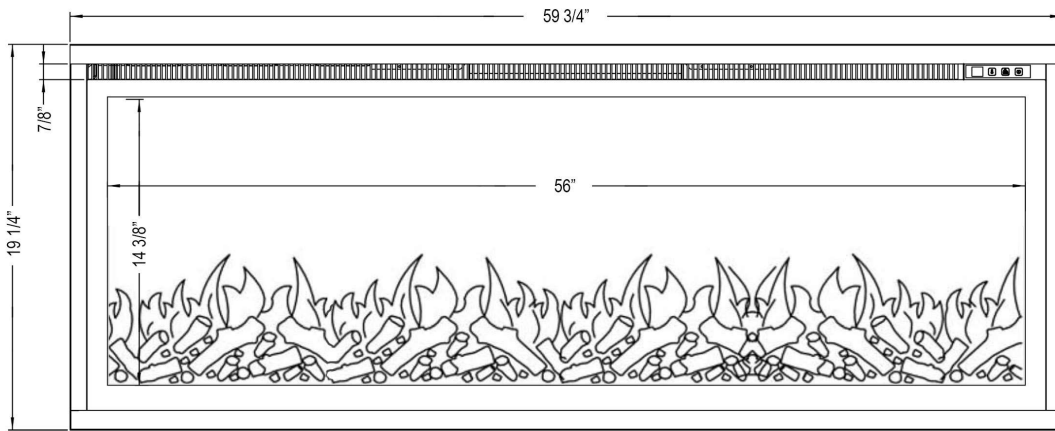

Front View

80037 - Sideline Elite 60" Recessed Fireplace - Black

Features

- 2 heat settings (high and low) and Programmable thermostat
- 3 speed flame options
- 10 color media bed and 6 color flame options
- Designed for recessed mounting in wall
- Remote control for heat and flame setting (batteries not included)
- Dual mode, operates with or without heat for only flame effect
- Built in timer: 1 to 8 hours
- Faux drift wood fire logs and glass crystal media options
- Amazon Alexa and Google Assistant controls through the Tuya Smart App

Specifications

- Frame color: Black
- Watts: 1,500
- BTU's: 5,118
- Room Coverage: 400 ft.
- Voltage: 110v-120v
- Amperes: 12
- Rough Opening: 58 3/4"W x 18 1/4"H x 5 1/2"D

Sideline Elite 60" Recessed Fire

PN:

Exceeding Exp

Updated: C