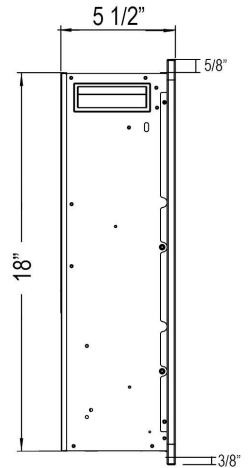

Side View

80044 - Sideline Elite 100" Recessed Fireplace - Black

Features

- 2 heat settings (high and low) and Programmable thermostat
- 3 speed flame options
- 10 color media bed and 6 color flame options
- Designed for recessed mounting in wall
- Remote control for heat and flame setting (batteries not included)
- Dual mode, operates with or without heat for only flame effect
- Built in timer: 1 to 8 hours
- Faux drift wood fire logs and glass crystal media options

Specifications

- Frame color: Black
- Watts: 1,500
- BTU's: 5,000
- Room Coverage: 400 ft.
- Voltage: 110v-120v
- Amperes: 12
- Rough Opening: 98 3/4"W x 18 1/4"H x 6"D

Sideline Elite 100" Recessed Fire
PN: