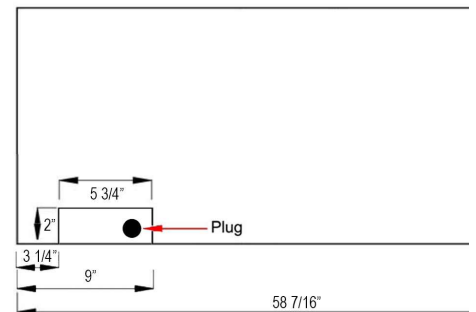

Rear View

80037 - Sideline Elite 60" Recessed Fireplace - Black

Features

- 2 heat settings (high and low) and Programmable thermostat
- 3 speed flame options
- 10 color media bed and 6 color flame options
- Designed for recessed mounting in wall
- Remote control for heat and flame setting (batteries not included)
- Dual mode, operates with or without heat for only flame effect
- Built in timer: 1 to 8 hours
- Faux drift wood fire logs and glass crystal media options
- Amazon Alexa and Google Assistant controls through the Tuya Smart App

Specifications

- Frame color: Black
- Watts: 1,500
- BTU's: 5,118
- Room Coverage: 400 ft.
- Voltage: 110v-120v
- Amperes: 12
- Rough Opening: 58 3/4"W x 18 1/4"H x 5 1/2"D

Sideline Elite 60" Recessed Fire

PN:

Exceeding Exp

Updated: C