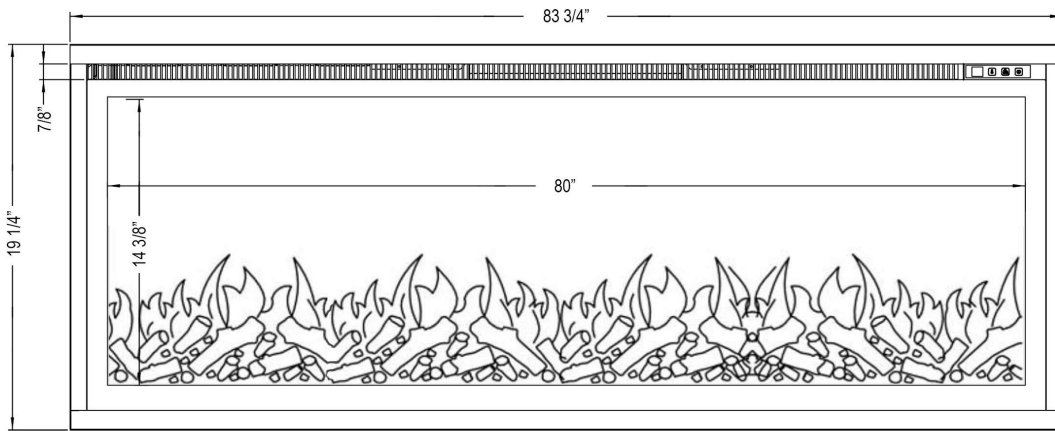

Front View

80050 - Sideline Elite 84" Recessed Fireplace - Black

Features

- 2 heat settings (high and low) and Programmable thermostat
- 3 speed flame options
- 10 color media bed and 6 color flame options
- Designed for recessed mounting in wall
- Remote control for heat and flame setting (batteries not included)
- Dual mode, operates with or without heat for only flame effect
- Built in timer: 1 to 8 hours
- Wifi-Enabled through the Tuya Smart App
- Amazon Alexa and Google Assistant Compatible
- Faux drift wood fire logs and glass crystal media options

Specifications

- Frame color: Black
- Watts: 1500
- BTU's: 5000
- Room Coverage: 400 ft.
- Voltage: 110v-120v
- Amperes: 12
- Rough Opening: 82 3/4"W x 18 1/4"H x 5 1/2"D

Sideline Elite 84" Recessed Fire
PN:

**PREMIUM
ELECTRIC FIREP
& TV LIFTS**

Exceeding Expectations

Updated: 06/23/23