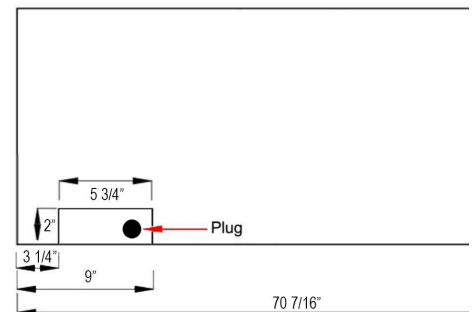

Rear View

80038 - Sideline Elite 72" Recessed Fireplace - Black

Features

- 2 heat settings (high and low) and Programmable thermostat
- 3 speed flame options
- 10 color media bed and 6 color flame options
- Designed for recessed mounting in wall
- Remote control for heat and flame setting (batteries not included)
- Dual mode, operates with or without heat for only flame effect
- Built in timer: 1 to 8 hours
- Faux drift wood fire logs and glass crystal media options
- Amazon Alexa and Google Assistant controls through the Tuya Smart App

Specifications

- Frame color: Black
- Watts: 1,500
- BTU's: 5,000
- Room Coverage: 400 ft.
- Voltage: 110v-120v
- Amperes: 12
- Rough Opening: 70 3/4"W x 18 1/4"H x 5 1/2"D

Sideline Elite 72" Recessed Fire
PN:

**PREMIUM
ELECTRIC FIRE
& TV LIFTS**

Exceeding Expectations

Updated: 06/2023