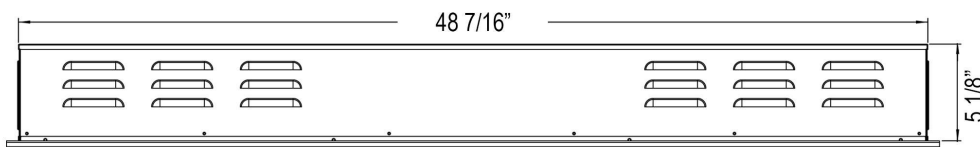

Exceeding

Updated:

**Front View**

**Side View**

**Top View**

**Rear View**

**80036 - Sideline Elite 50" Recessed Fireplace - Black**

**Features**