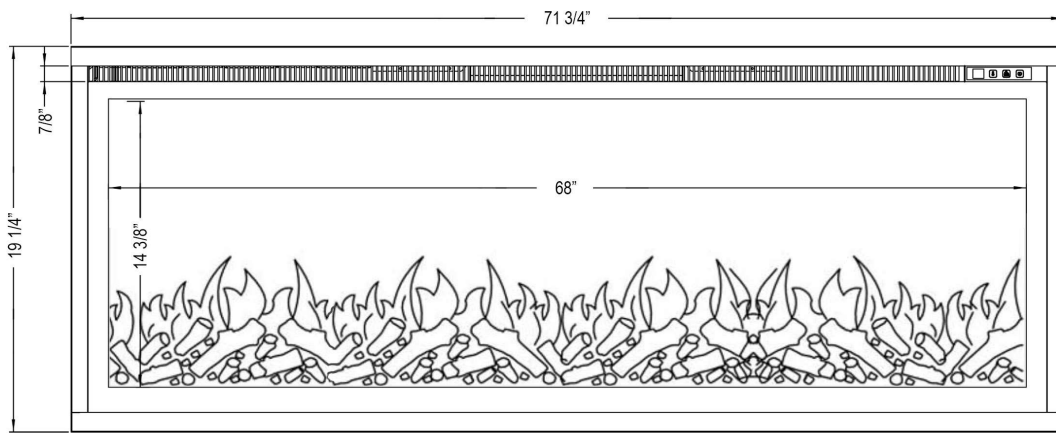

Front View

80038 - Sideline Elite 72" Recessed Fireplace - Black

Features

- 2 heat settings (high and low) and Programmable thermostat
- 3 speed flame options
- 10 color media bed and 6 color flame options
- Designed for recessed mounting in wall
- Remote control for heat and flame setting (batteries not included)
- Dual mode, operates with or without heat for only flame effect
- Built in timer: 1 to 8 hours
- Faux drift wood fire logs and glass crystal media options
- Amazon Alexa and Google Assistant controls through the Tuya Smart App

Specifications

- Frame color: Black
- Watts: 1,500
- BTU's: 5,000
- Room Coverage: 400 ft.
- Voltage: 110v-120v
- Amperes: 12
- Rough Opening: 70 3/4"W x 18 1/4"H x 5 1/2"D

Sideline Elite 72" Recessed Fire
PN:

**PREMIUM
ELECTRIC FIRE
& TV LIFTS**

Exceeding Expectations

Updated: 06/2023