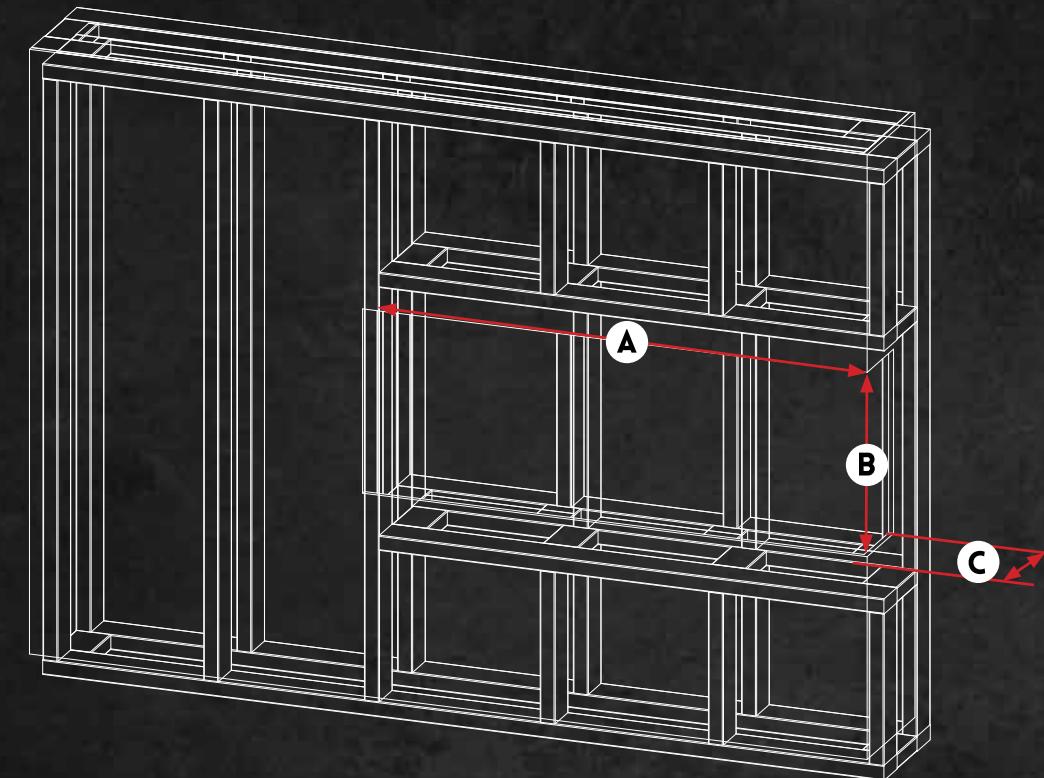

Right Corner Install

Single Sided Install

MULTI SPECIFICATIONS

FULL LIST OF MULTI SPEC SIZES

PRODUCT DIMENSIONS

MODEL NUMBER	A	B	C	D	E	F	G	H	I	J	K
OR52-MULTI	51-1/2" 1308MM	24-5/16" 618MM	9-9/16" 240MM	50-5/8" 1286MM	23-7/8" 606MM	8-15/16" 143MM	50-1/8" 1274MM	18-7/16" 468MM	2" 52MM	3-7/16" 87MM	5-3/16" 132MM
OR60-MULTI	60" 1524MM	24-5/16" 618MM	9-9/16" 240MM	59-1/8" 1502MM	23-7/8" 606MM	8-15/16" 143MM	58-5/8" 1410MM	18-7/16" 468MM	2" 52MM	3-7/16" 87MM	5-3/16" 132MM
OR76-MULTI	75-3/4" 1925MM	24-5/16" 618MM	9-9/16" 240MM	74-15/16" 1904MM	23-7/8" 606MM	8-15/16" 143MM	74-7/16" 1891MM	18-7/16" 468MM	2" 52MM	3-7/16" 87MM	5-3/16" 132MM
OR100-MULTI	100" 2542MM	24-5/16" 618MM	9-9/16" 160MM	99-1/4" 2521MM	23-7/8" 606MM	8-15/16" 143MM	98-3/4" 2508MM	18-7/16" 468MM	2" 52MM	3-7/16" 87MM	5-3/16" 132MM
OR120-MULTI	124-3/8" 3159MM	24-5/16" 618MM	9-9/16" 240MM	123-1/2" 3137MM	23-7/8" 606MM	8-15/16" 143MM	123" 3125MM	18-7/16" 468MM	2" 52MM	3-7/16" 87MM	5-3/16" 132MM

FINISHED WALL - THREE SIDED BAY INSTALL

FINISHED WALL - RIGHT CORNER INSTALL

FINISHED WALL - SINGLE SIDED INSTALL

FRAMING DIMENSIONS

MODEL NUMBER	A	B	C
OR52-MULTI	51" 1295MM	24-3/4" 629MM	9" MINIMUM 229MM MIN.
OR60-MULTI	59-1/2" 1511MM	24-3/4" 629MM	9" MINIMUM 229MM MIN.
OR76-MULTI	75-1/4" 1911MM	24-3/4" 629MM	9" MINIMUM 229MM MIN.
OR100-MULTI	99-1/2" 2527MM	24-3/4" 629MM	9" MINIMUM 229MM MIN.
OR120-MULTI	124" 3150MM	24-3/4" 629MM	9" MINIMUM 229MM MIN.