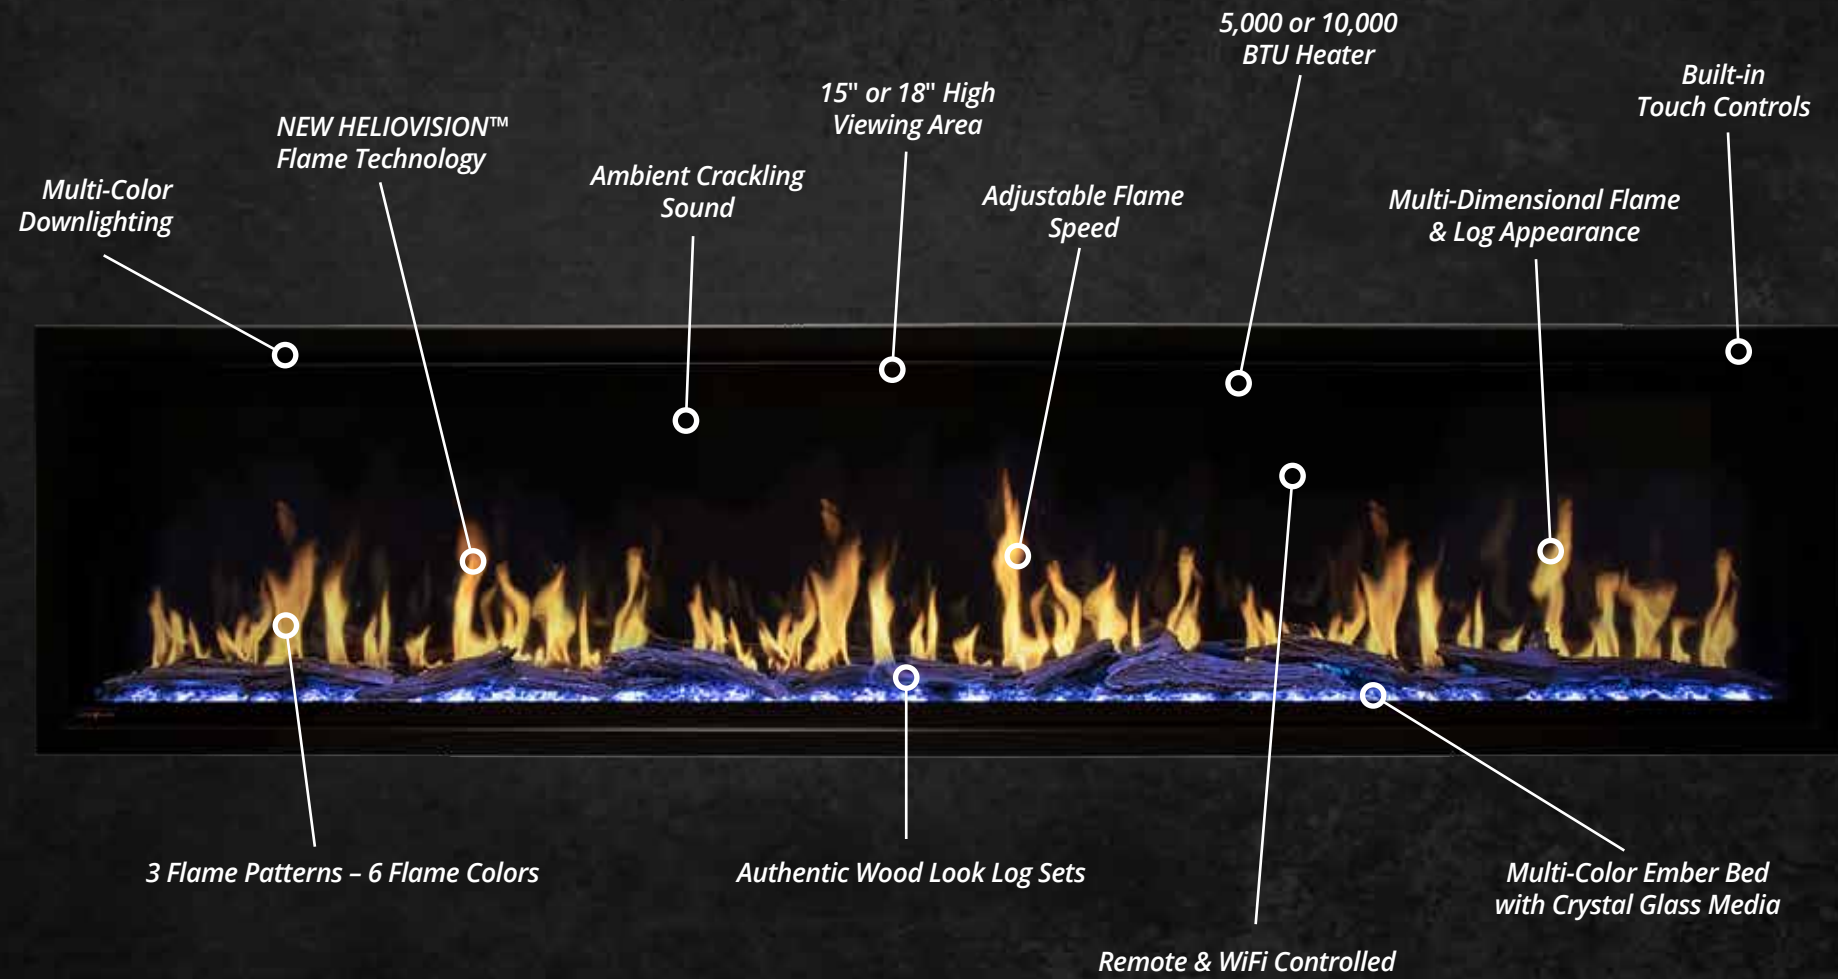

ORION ADVANCED FEATURES

Modern Flames Orion Electric Fireplaces featuring NEW HELIOVISION™ flame technology. Our Orion electric fireplaces with the most advanced features that fits all your needs.

Shown: Flame One - Hybrid