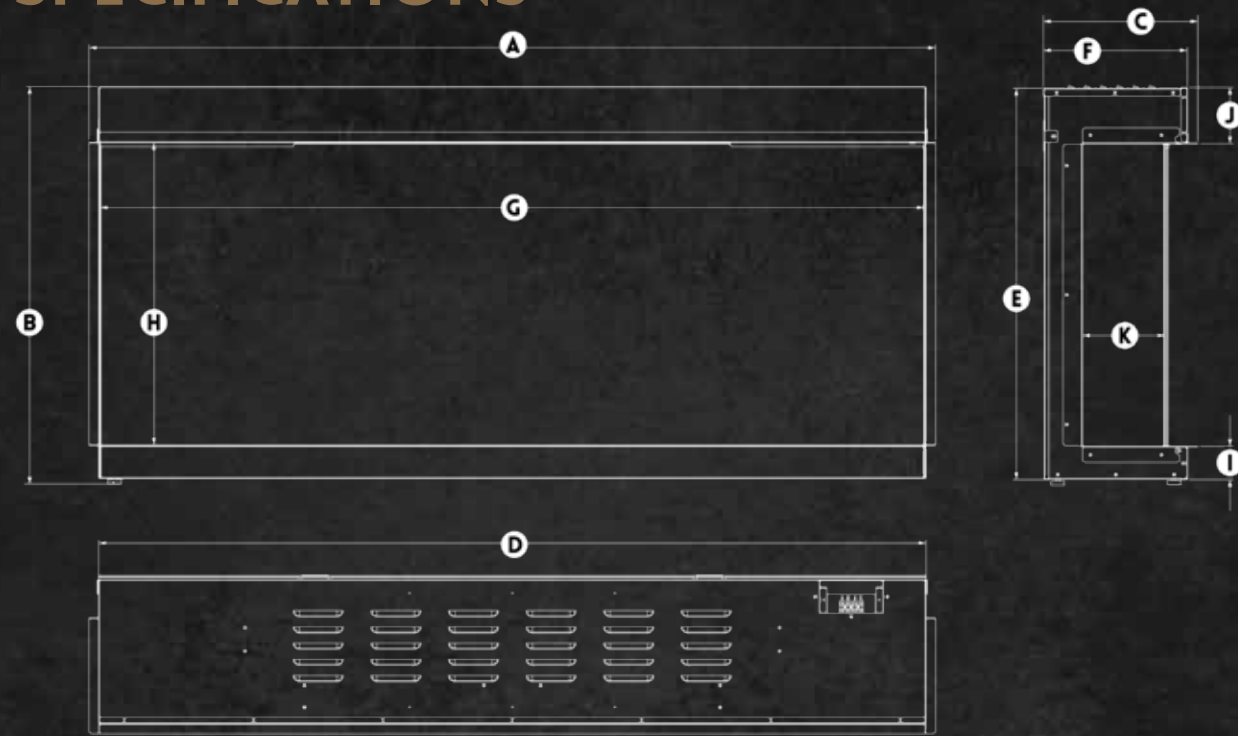

REFLECTIVE BLACK CRUSHED GLASS

WIFI APP CONTROLS

MODERN FLAMES MOBILE APP

ORION MULTI INSTALL OPTIONS

Orion Multi 60" - Three Sided Bay Install
- Flame Two (Wood)

Three Sided Bay Install

Left Corner Install

Right Corner Install

Single Sided Install

MULTI SPECIFICATIONS

FULL LIST OF MULTI SPEC SIZES

PRODUCT DIMENSIONS

MODEL NUMBER	A	B	C	D	E	F	G	H	I	J	K
OR52-MULTI	51-1/2" 1308MM	24-5/16" 618MM	9-9/16" 240MM	50-5/8" 1286MM	23-7/8" 606MM	8-15/16" 143MM	50-1/8" 1274MM	18-7/16" 468MM	2" 52MM	3-7/16" 87MM	5-3/16" 132MM
OR60-MULTI	60" 1524MM	24-5/16" 618MM	9-9/16" 240MM	59-1/8" 1502MM	23-7/8" 606MM	8-15/16" 143MM	58-5/8" 1410MM	18-7/16" 468MM	2" 52MM	3-7/16" 87MM	5-3/16" 132MM
OR76-MULTI	75-3/4" 1925MM	24-5/16" 618MM	9-9/16" 240MM	74-15/16" 1904MM	23-7/8" 606MM	8-15/16" 143MM	74-7/16" 1891MM	18-7/16" 468MM	2" 52MM	3-7/16" 87MM	5-3/16" 132MM
OR100-MULTI	100" 2542MM	24-5/16" 618MM	9-9/16" 160MM	99-1/4" 2521MM	23-7/8" 606MM	8-15/16" 143MM	98-3/4" 2508MM	18-7/16" 468MM	2" 52MM	3-7/16" 87MM	5-3/16" 132MM
OR120-MULTI	124-3/8" 3159MM	24-5/16" 618MM	9-9/16" 240MM	123-1/2" 3137MM	23-7/8" 606MM	8-15/16" 143MM	123" 3125MM	18-7/16" 468MM	2" 52MM	3-7/16" 87MM	5-3/16" 132MM