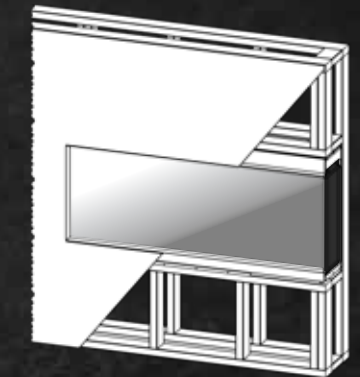

Right Corner Install

Single Sided Install

MULTI SPECIFICATIONS

FULL LIST OF MULTI SPEC SIZES

PRODUCT DIMENSIONS

MODEL NUMBER	A	B	C	D	E	F	G	H	I	J	K
OR52-MULTI	51-1/2" 1308MM	24-5/16" 618MM	9-9/16" 240MM	50-5/8" 1286MM	23-7/8" 606MM	8-15/16" 143MM	50-1/8" 1274MM	18-7/16" 468MM	2" 52MM	3-7/16" 87MM	5-3/16" 132MM
OR60-MULTI	60" 1524MM	24-5/16" 618MM	9-9/16" 240MM	59-1/8" 1502MM	23-7/8" 606MM	8-15/16" 143MM	58-5/8" 1410MM	18-7/16" 468MM	2" 52MM	3-7/16" 87MM	5-3/16" 132MM
OR76-MULTI	75-3/4" 1925MM	24-5/16" 618MM	9-9/16" 240MM	74-15/16" 1904MM	23-7/8" 606MM	8-15/16" 143MM	74-7/16" 1891MM	18-7/16" 468MM	2" 52MM	3-7/16" 87MM	5-3/16" 132MM
OR100-MULTI	100" 2542MM	24-5/16" 618MM	9-9/16" 160MM	99-1/4" 2521MM	23-7/8" 606MM	8-15/16" 143MM	98-3/4" 2508MM	18-7/16" 468MM	2" 52MM	3-7/16" 87MM	5-3/16" 132MM
OR120-MULTI	124-3/8" 3159MM	24-5/16" 618MM	9-9/16" 240MM	123-1/2" 3137MM	23-7/8" 606MM	8-15/16" 143MM	123" 3125MM	18-7/16" 468MM	2" 52MM	3-7/16" 87MM	5-3/16" 132MM

FINISHED WALL - THREE SIDED BAY INSTALL

FINISHED WALL - RIGHT CORNER INSTALL

FINISHED WALL - SINGLE SIDED INSTALL

FRAMING DIMENSIONS

MODEL NUMBER	A	B	C
OR52-MULTI	51" 1295MM	24-3/4" 629MM	9" MINIMUM 229MM MIN.
OR60-MULTI	59-1/2" 1511MM	24-3/4" 629MM	9" MINIMUM 229MM MIN.
OR76-MULTI	75-1/4" 1911MM	24-3/4" 629MM	9" MINIMUM 229MM MIN.
OR100-MULTI	99-1/2" 2527MM	24-3/4" 629MM	9" MINIMUM 229MM MIN.
OR120-MULTI	124" 3150MM	24-3/4" 629MM	9" MINIMUM 229MM MIN.