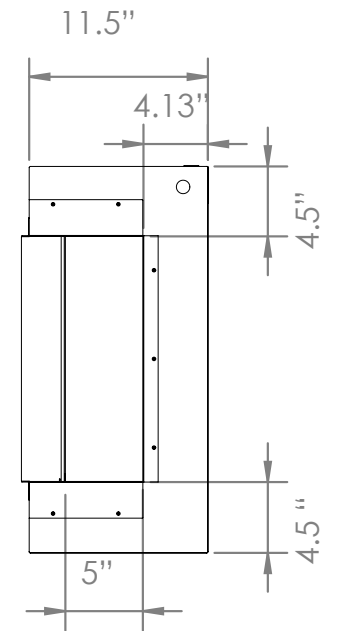

Indicates optional 240V installation