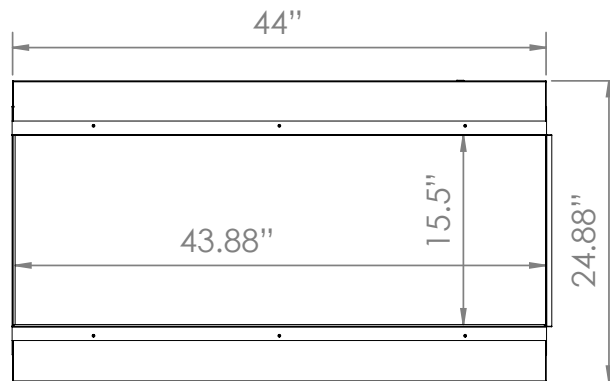

Part Number	LPM-4416
Series	Landscape Pro Multiview

Volts	AC 120V/60Hz AC 240V/60Hz (OPTIONAL)
Amps	14 Amps
Watts	1560 Watts 3060 Watts
Low Heat	1500 Watts 1500 Watts
High Heat	1500 Watts 3000 Watts
No Heat	>60 Watts
Lamps	LED 12V