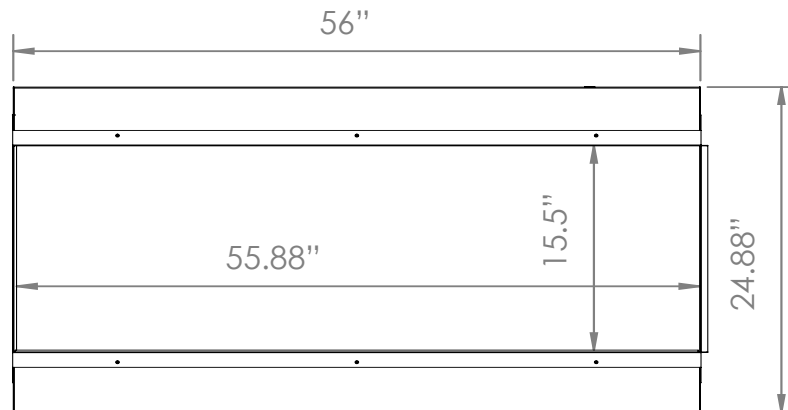

Indicates optional 240V installation