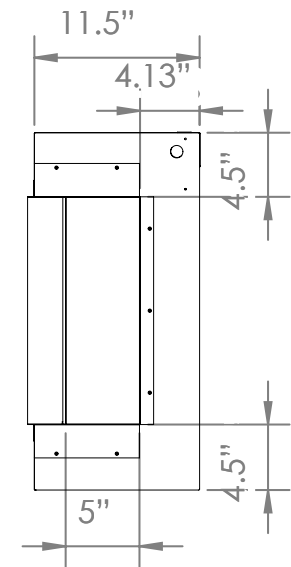

Indicates optional 240V installation