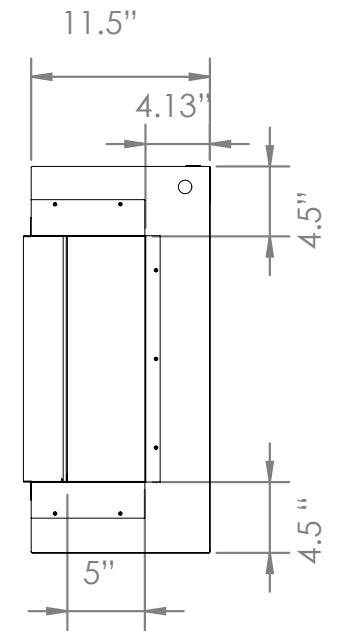

Indicates optional 240V installation