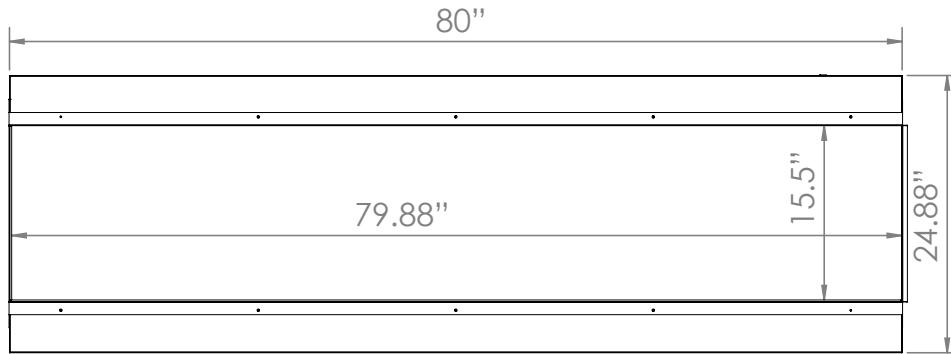

Indicates optional 240V installation