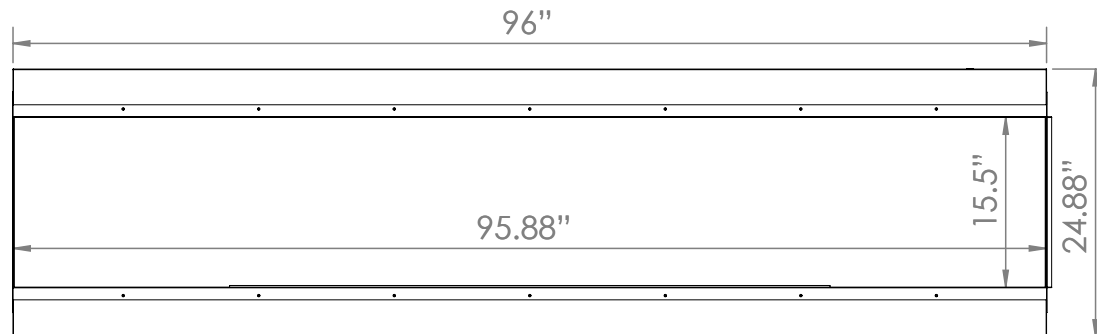

Indicates optional 240V installation