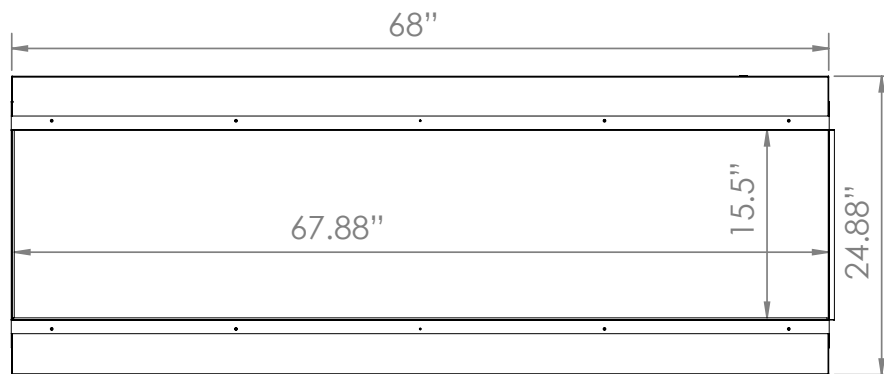

Indicates optional 240V installation