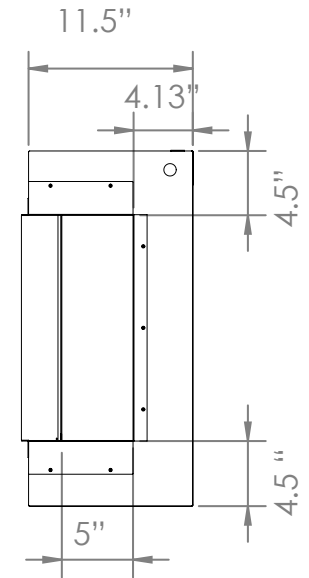

Indicates optional 240V installation