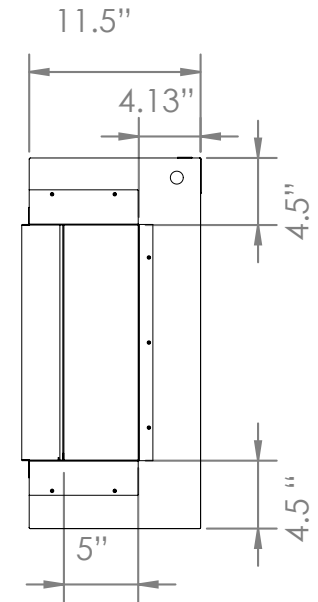

Indicates optional 240V installation