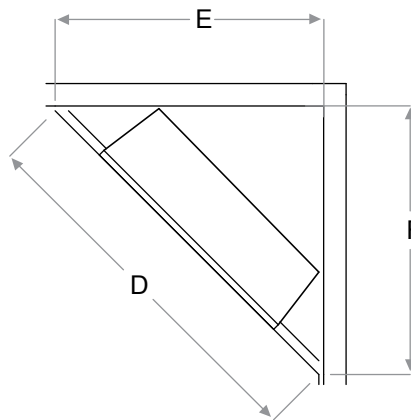

Framing Dimensions:

NOTE: The materials used for the finished surround must be cut to precise dimensions as the 1/2" (1.3 cm) self trimming flange is only to create a finished appearance.

RBF42

A	B	C	D	E	F
12-1/2" (31.8 cm)	42-5/8" (108.3 cm)	30-5/8" (77.8 cm)	66-1/2" (168.9 cm)	47" (119.4 cm)	47" (119.4 cm)