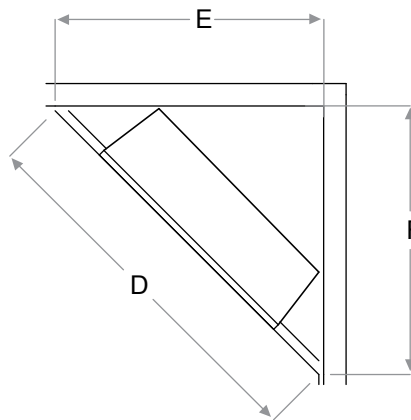

Framing Dimensions:

NOTE: The materials used for the finished surround must be cut to precise dimensions as the 1/2" (1.3 cm) self trimming flange is only to create a finished appearance.

RBF36P

A	B	C	D	E	F
12-1/2" (31.8 cm)	36-5/8" (93.0 cm)	30-5/8" (77.8 cm)	60" (152.4 cm)	42-1/2" (108.0 cm)	42-1/2" (108.0 cm)