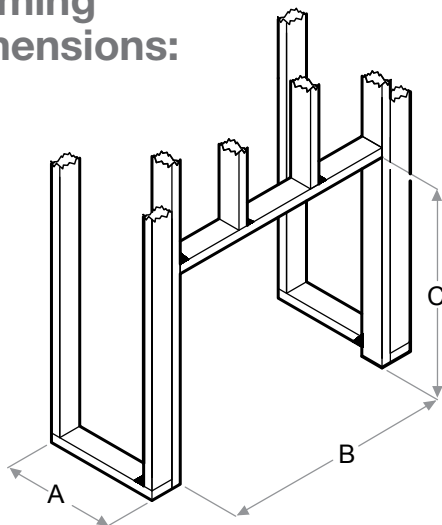

Framing Dimensions:

NOTE: The materials used for the finished surround must be cut to precise dimensions as the 1/2" (1.3 cm) self trimming flange is only to create a finished appearance.

RBF42

A	B	C	D	E	F
12-1/2" (31.8 cm)	42-5/8" (108.3 cm)	30-5/8" (77.8 cm)	66-1/2" (168.9 cm)	47" (119.4 cm)	47" (119.4 cm)