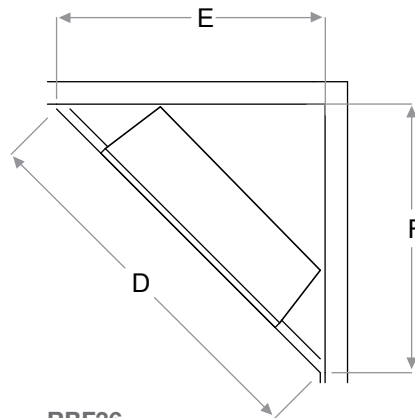

Framing Dimensions:

NOTE: The materials used for the finished surround must be cut to precise dimensions as the 1/2" (1.3 cm) self trimming flange is only to create a finished appearance.

RBF36

A	B	C	D	E	F
12-1/2" (31.8 cm)	36-5/8" (93.0 cm)	26-1/4" (66.5 cm)	60" (152.4 cm)	42-1/2" (108.0 cm)	42-1/2" (108.0 cm)