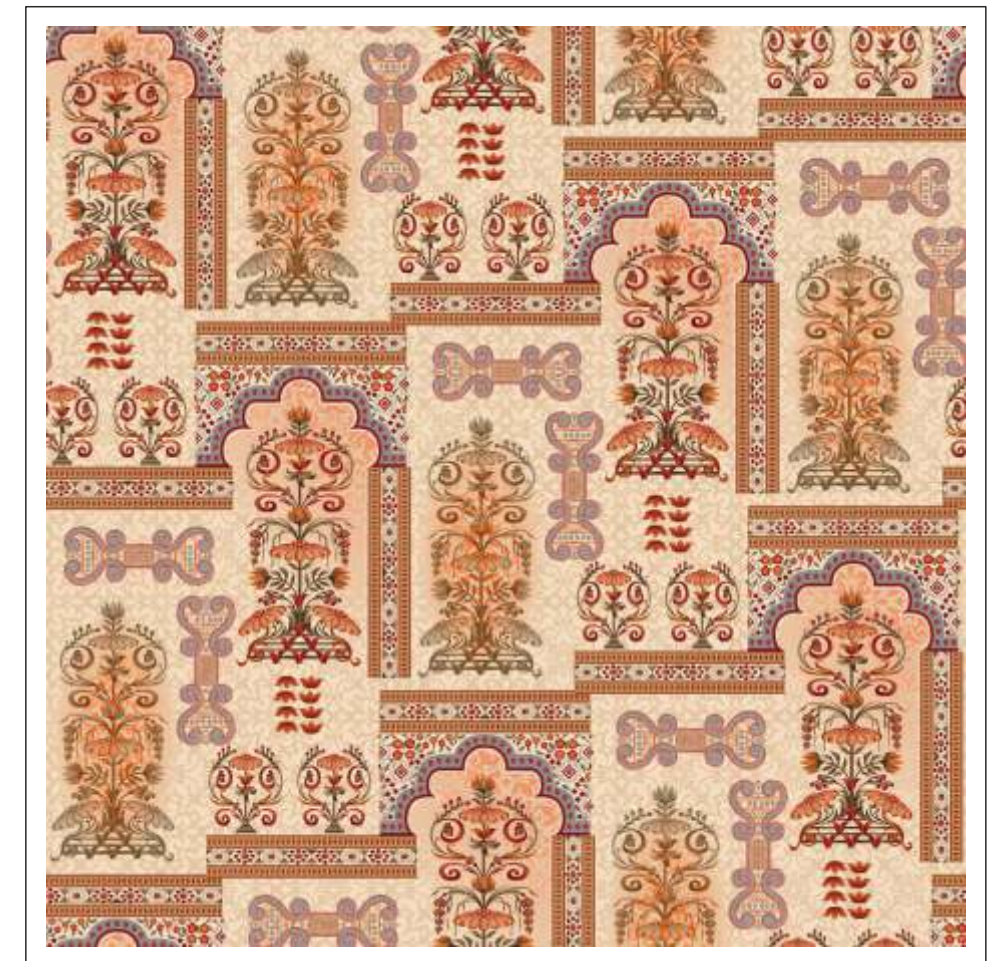

EMV/SL/008

Information :

- This is a seamless pattern. Each tile is repeated at 24x24 inch.
- 1/2 inch overlapped is given for pasting as well.
- Standard Sizing of the wallpaper - 2 feet in length and 40 feet in width
  (can be changed as per custom order)