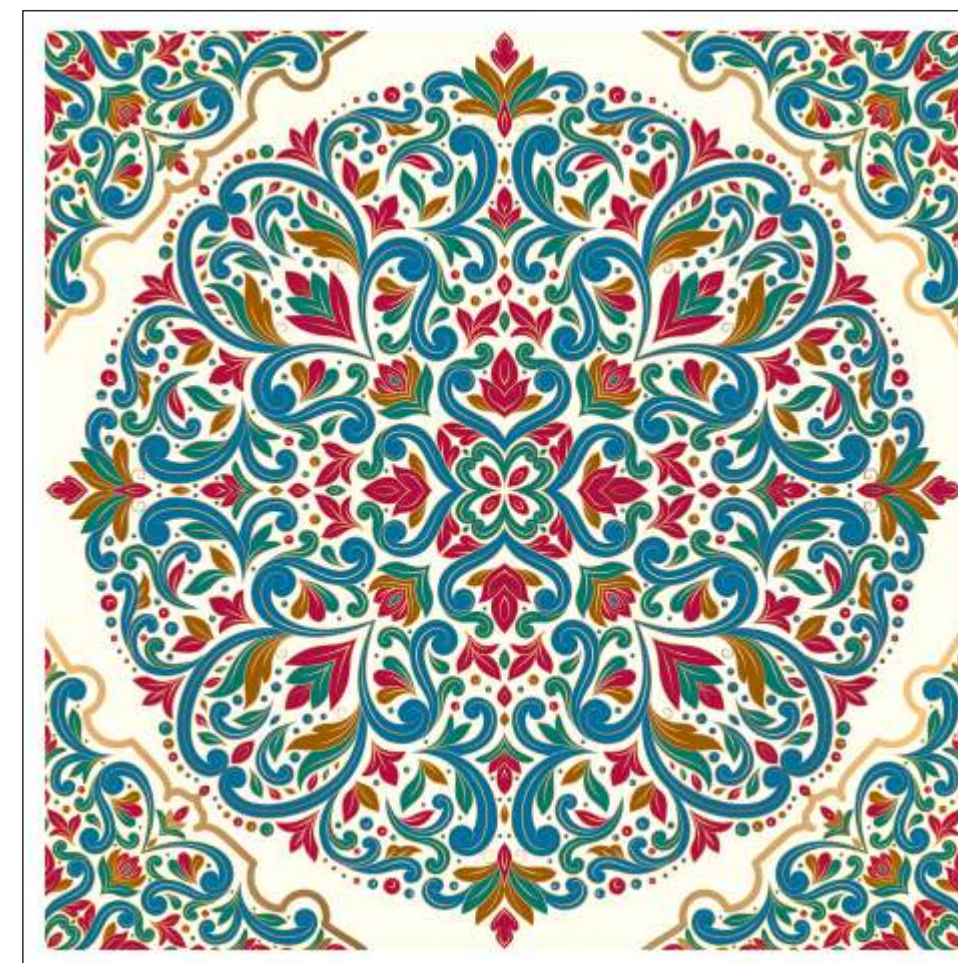

EMV/SL/026

Information :

- This is a seamless pattern. Each tile is repeated at 24x24 inch.
- 1/2 inch overlapped is given for pasting as well.
- Standard Sizing of the wallpaper - 2 feet in length and 40 feet in width
  (can be changed as per custom order)