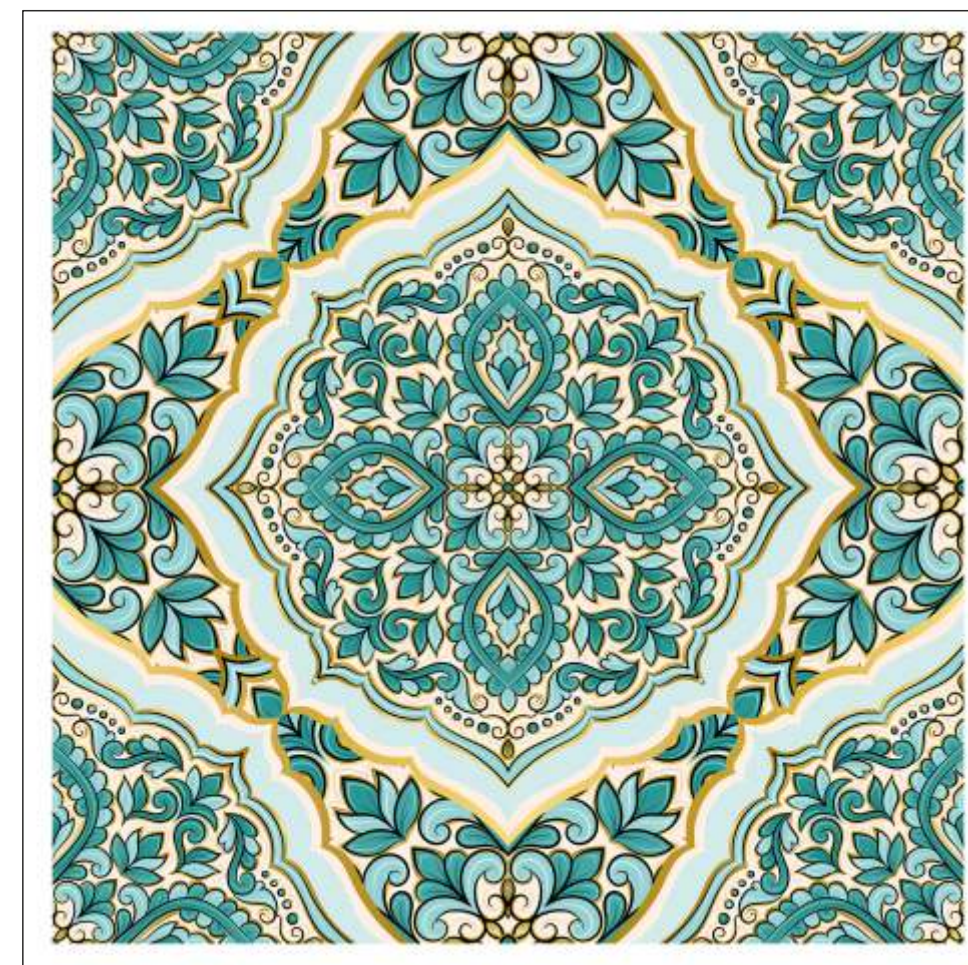

EMV/SL/027

Information :

- This is a seamless pattern. Each tile is repeated at 24x24 inch.
- 1/2 inch overlapped is given for pasting as well.
- Standard Sizing of the wallpaper - 2 feet in length and 40 feet in width
  (can be changed as per custom order)