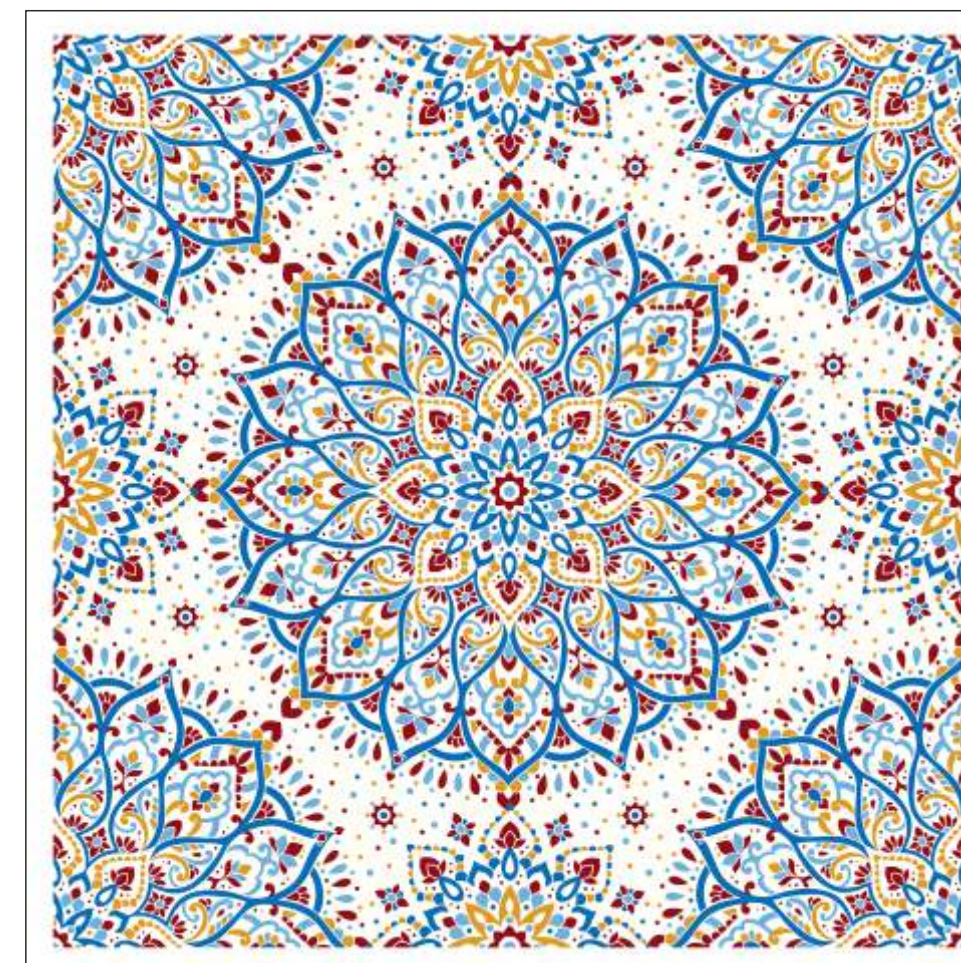

EMV/SL/031

Information :

- This is a seamless pattern. Each tile is repeated at 24x24 inch.
- 1/2 inch overlapped is given for pasting as well.
- Standard Sizing of the wallpaper - 2 feet in length and 40 feet in width
  (can be changed as per custom order)