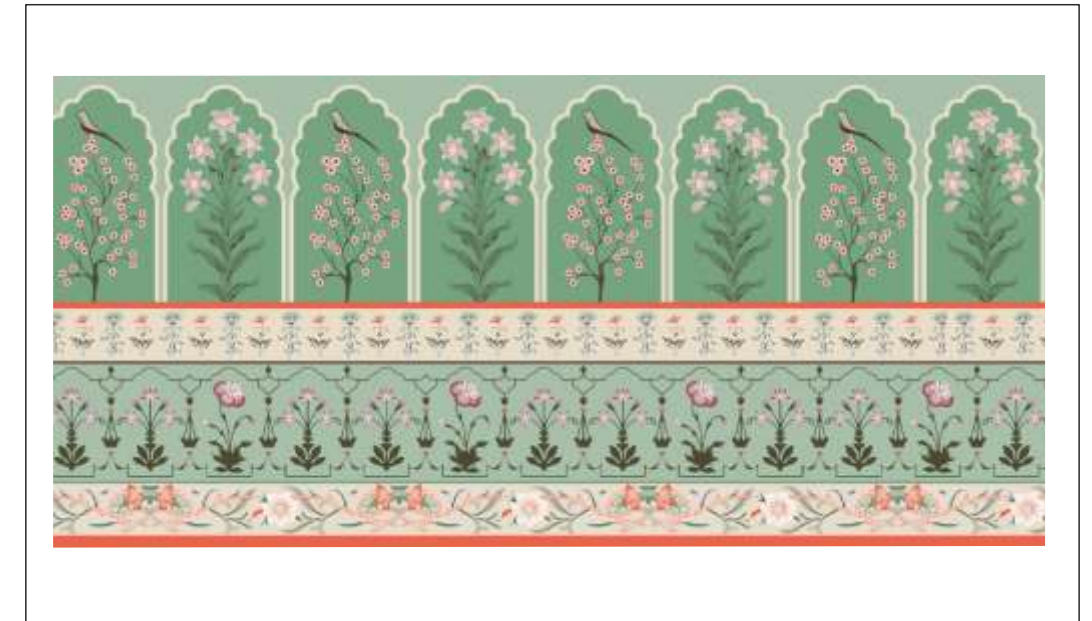

EMV/ML/010

Information :

- This is a wall mural. Full design is divided into parts as per the size.
- 1/2 inch overlapped is given for pasting as well.
- Standard Sizing of the wallpaper - 2 feet in length and 40 feet in width
  (can be changed as per custom order)