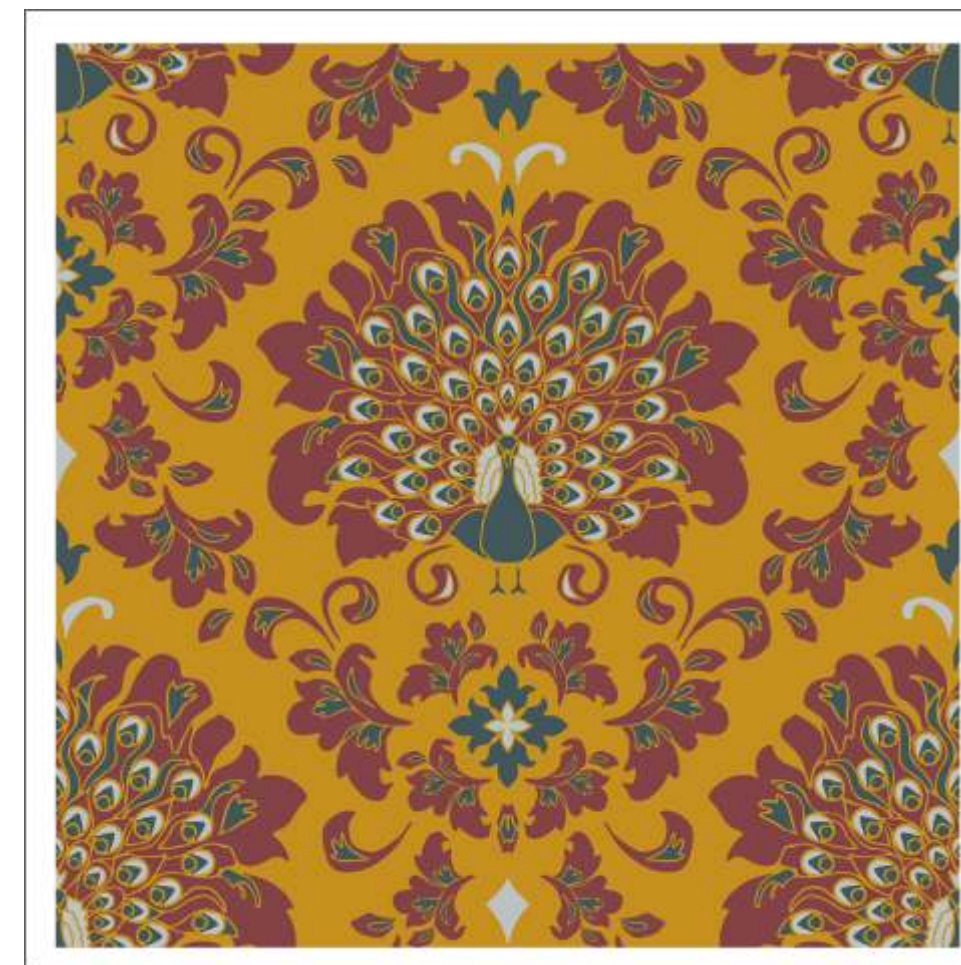

EMV/SL/039

Information :

- This is a seamless pattern. Each tile is repeated at 24x24 inch.
- 1/2 inch overlapped is given for pasting as well.
- Standard Sizing of the wallpaper - 2 feet in length and 40 feet in width
  (can be changed as per custom order)