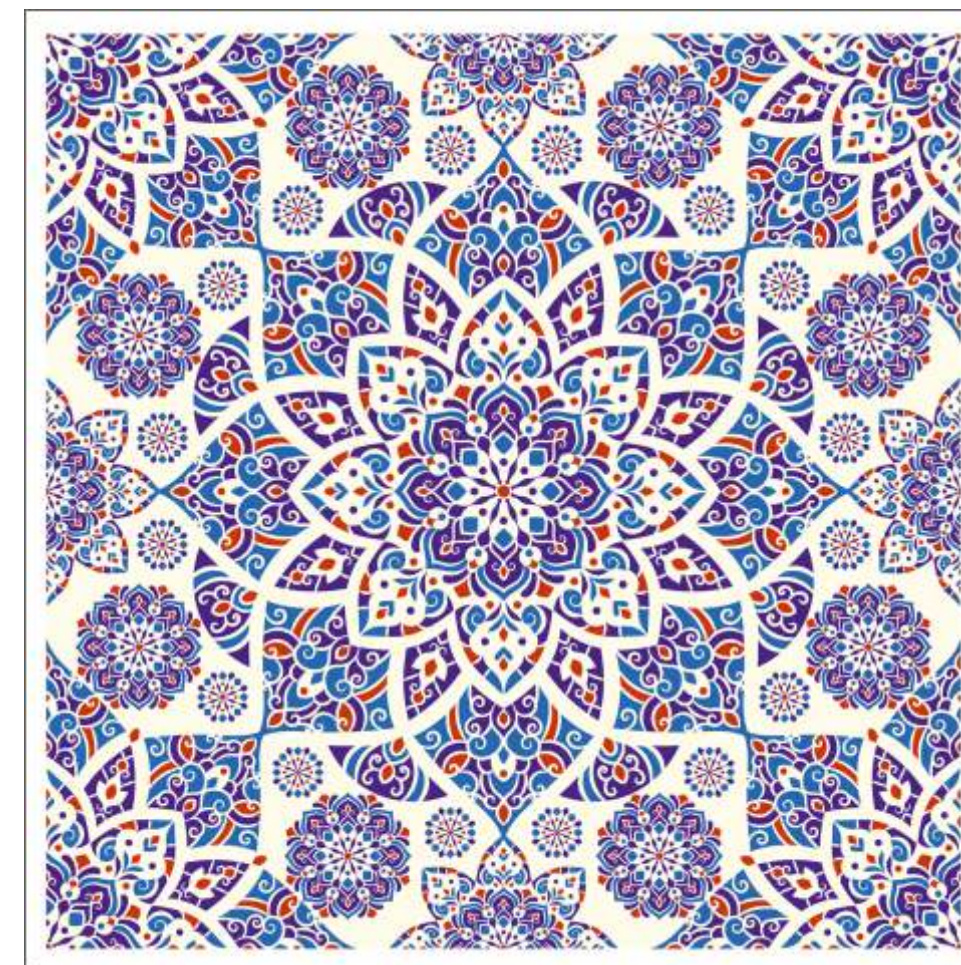

EMV/SL/032

Information :

- This is a seamless pattern. Each tile is repeated at 24x24 inch.
- 1/2 inch overlapped is given for pasting as well.
- Standard Sizing of the wallpaper - 2 feet in length and 40 feet in width
  (can be changed as per custom order)