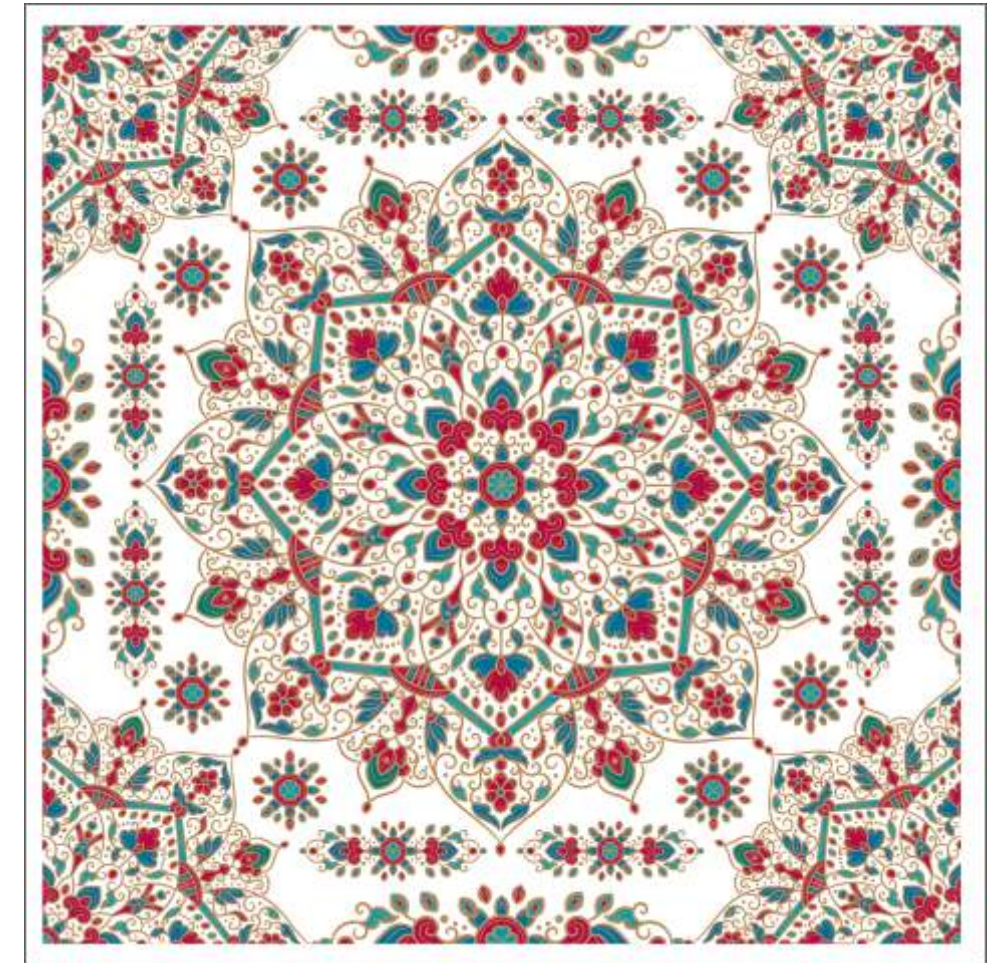

EMV/SL/036

Information :

- This is a seamless pattern. Each tile is repeated at 24x24 inch.
- 1/2 inch overlapped is given for pasting as well.
- Standard Sizing of the wallpaper - 2 feet in length and 40 feet in width
  (can be changed as per custom order)