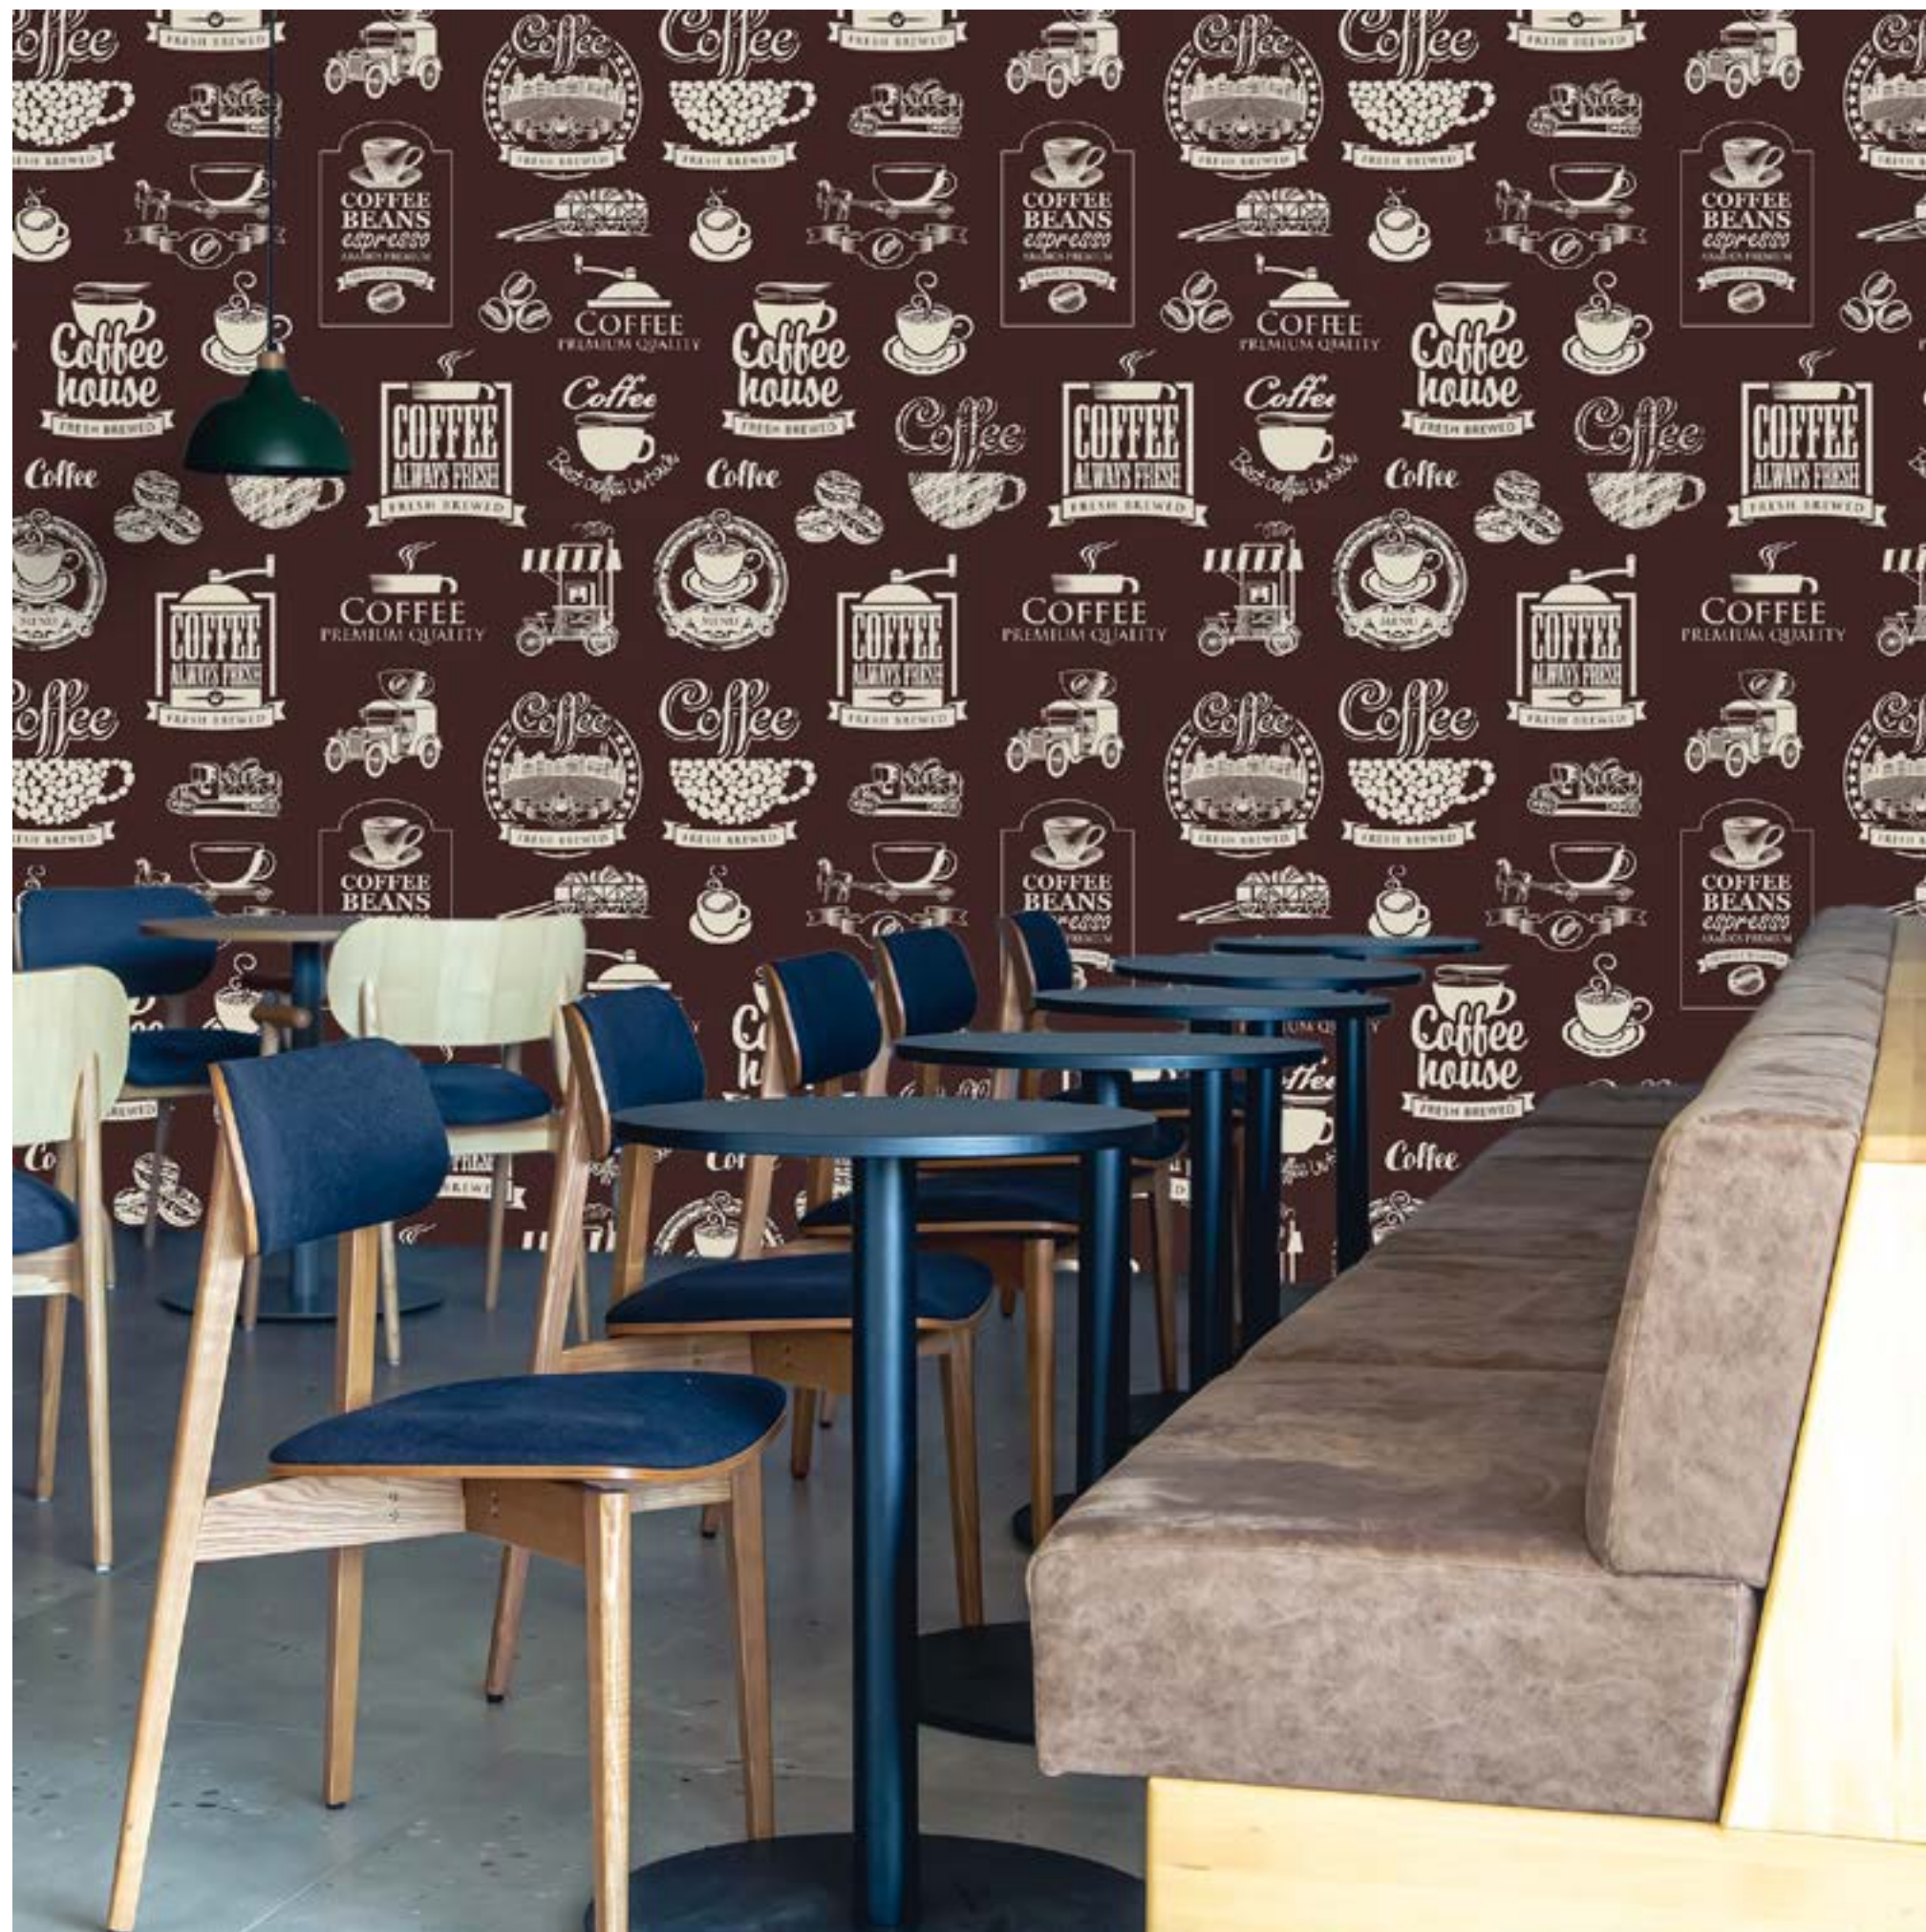

CF/SL/034

Information :

- This is a seamless pattern. Each tile is repeated at 24x24 inch.
- 1/2 inch overlapped is given for pasting as well.
- Standard Sizing of the wallpaper - 2 feet in length and 40 feet in width (can be changed as per custom order)