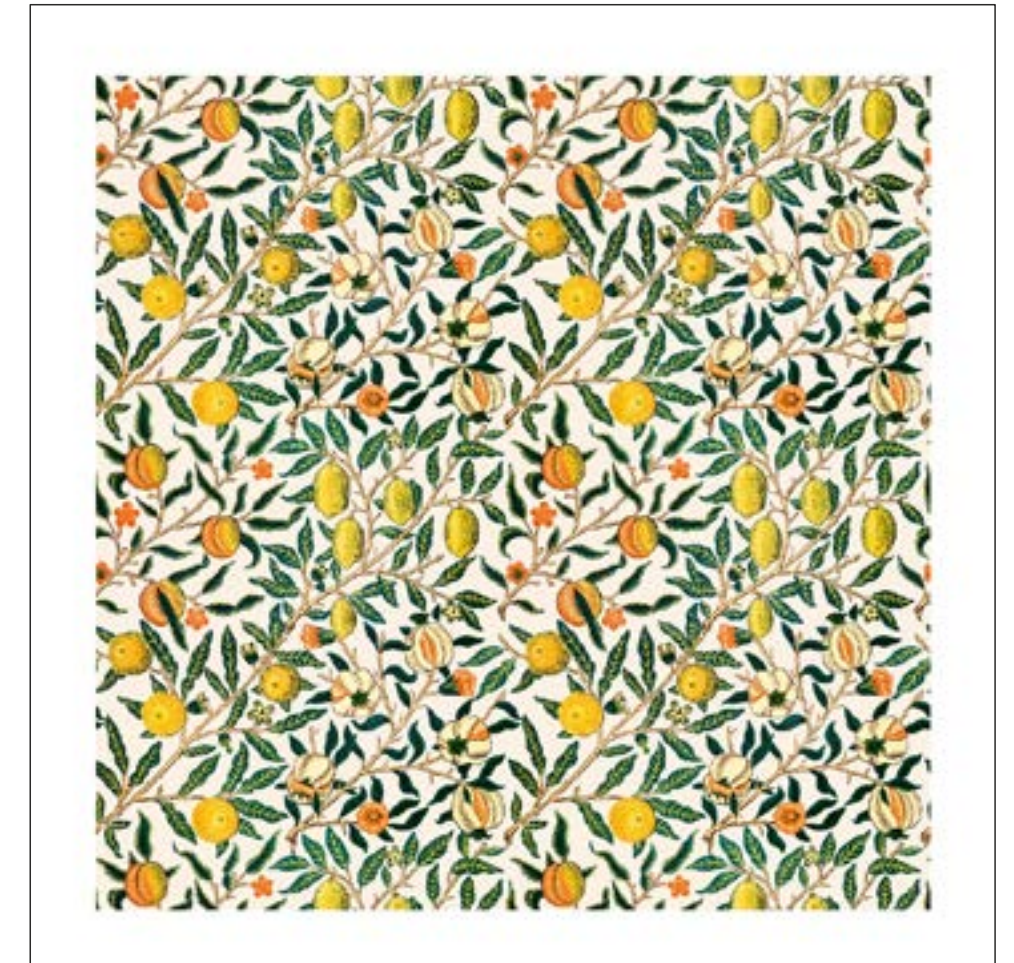

## Information :

- This is a seamless pattern. Each tile is repeated at 24x24 inch.
- 1/2 inch overlapped is given for pasting as well.
- Standard Sizing of the wallpaper - 2 feet in length and 40 feet in width (can be changed as per custom order)