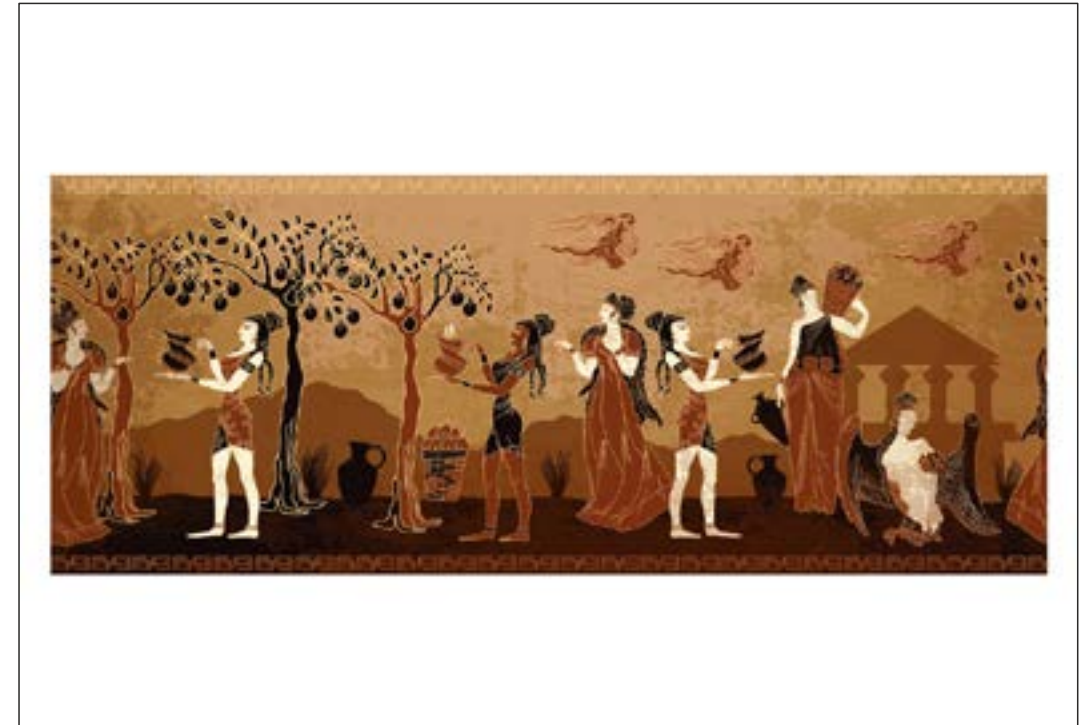

BR/ML/012

Information :

- This is a wall mural. Full design is divided into parts as per the size.
- 1/2 inch overlapped is given for pasting as well.
- Standard Sizing of the wallpaper - 2 feet in length and 40 feet in width (can be changed as per custom order)