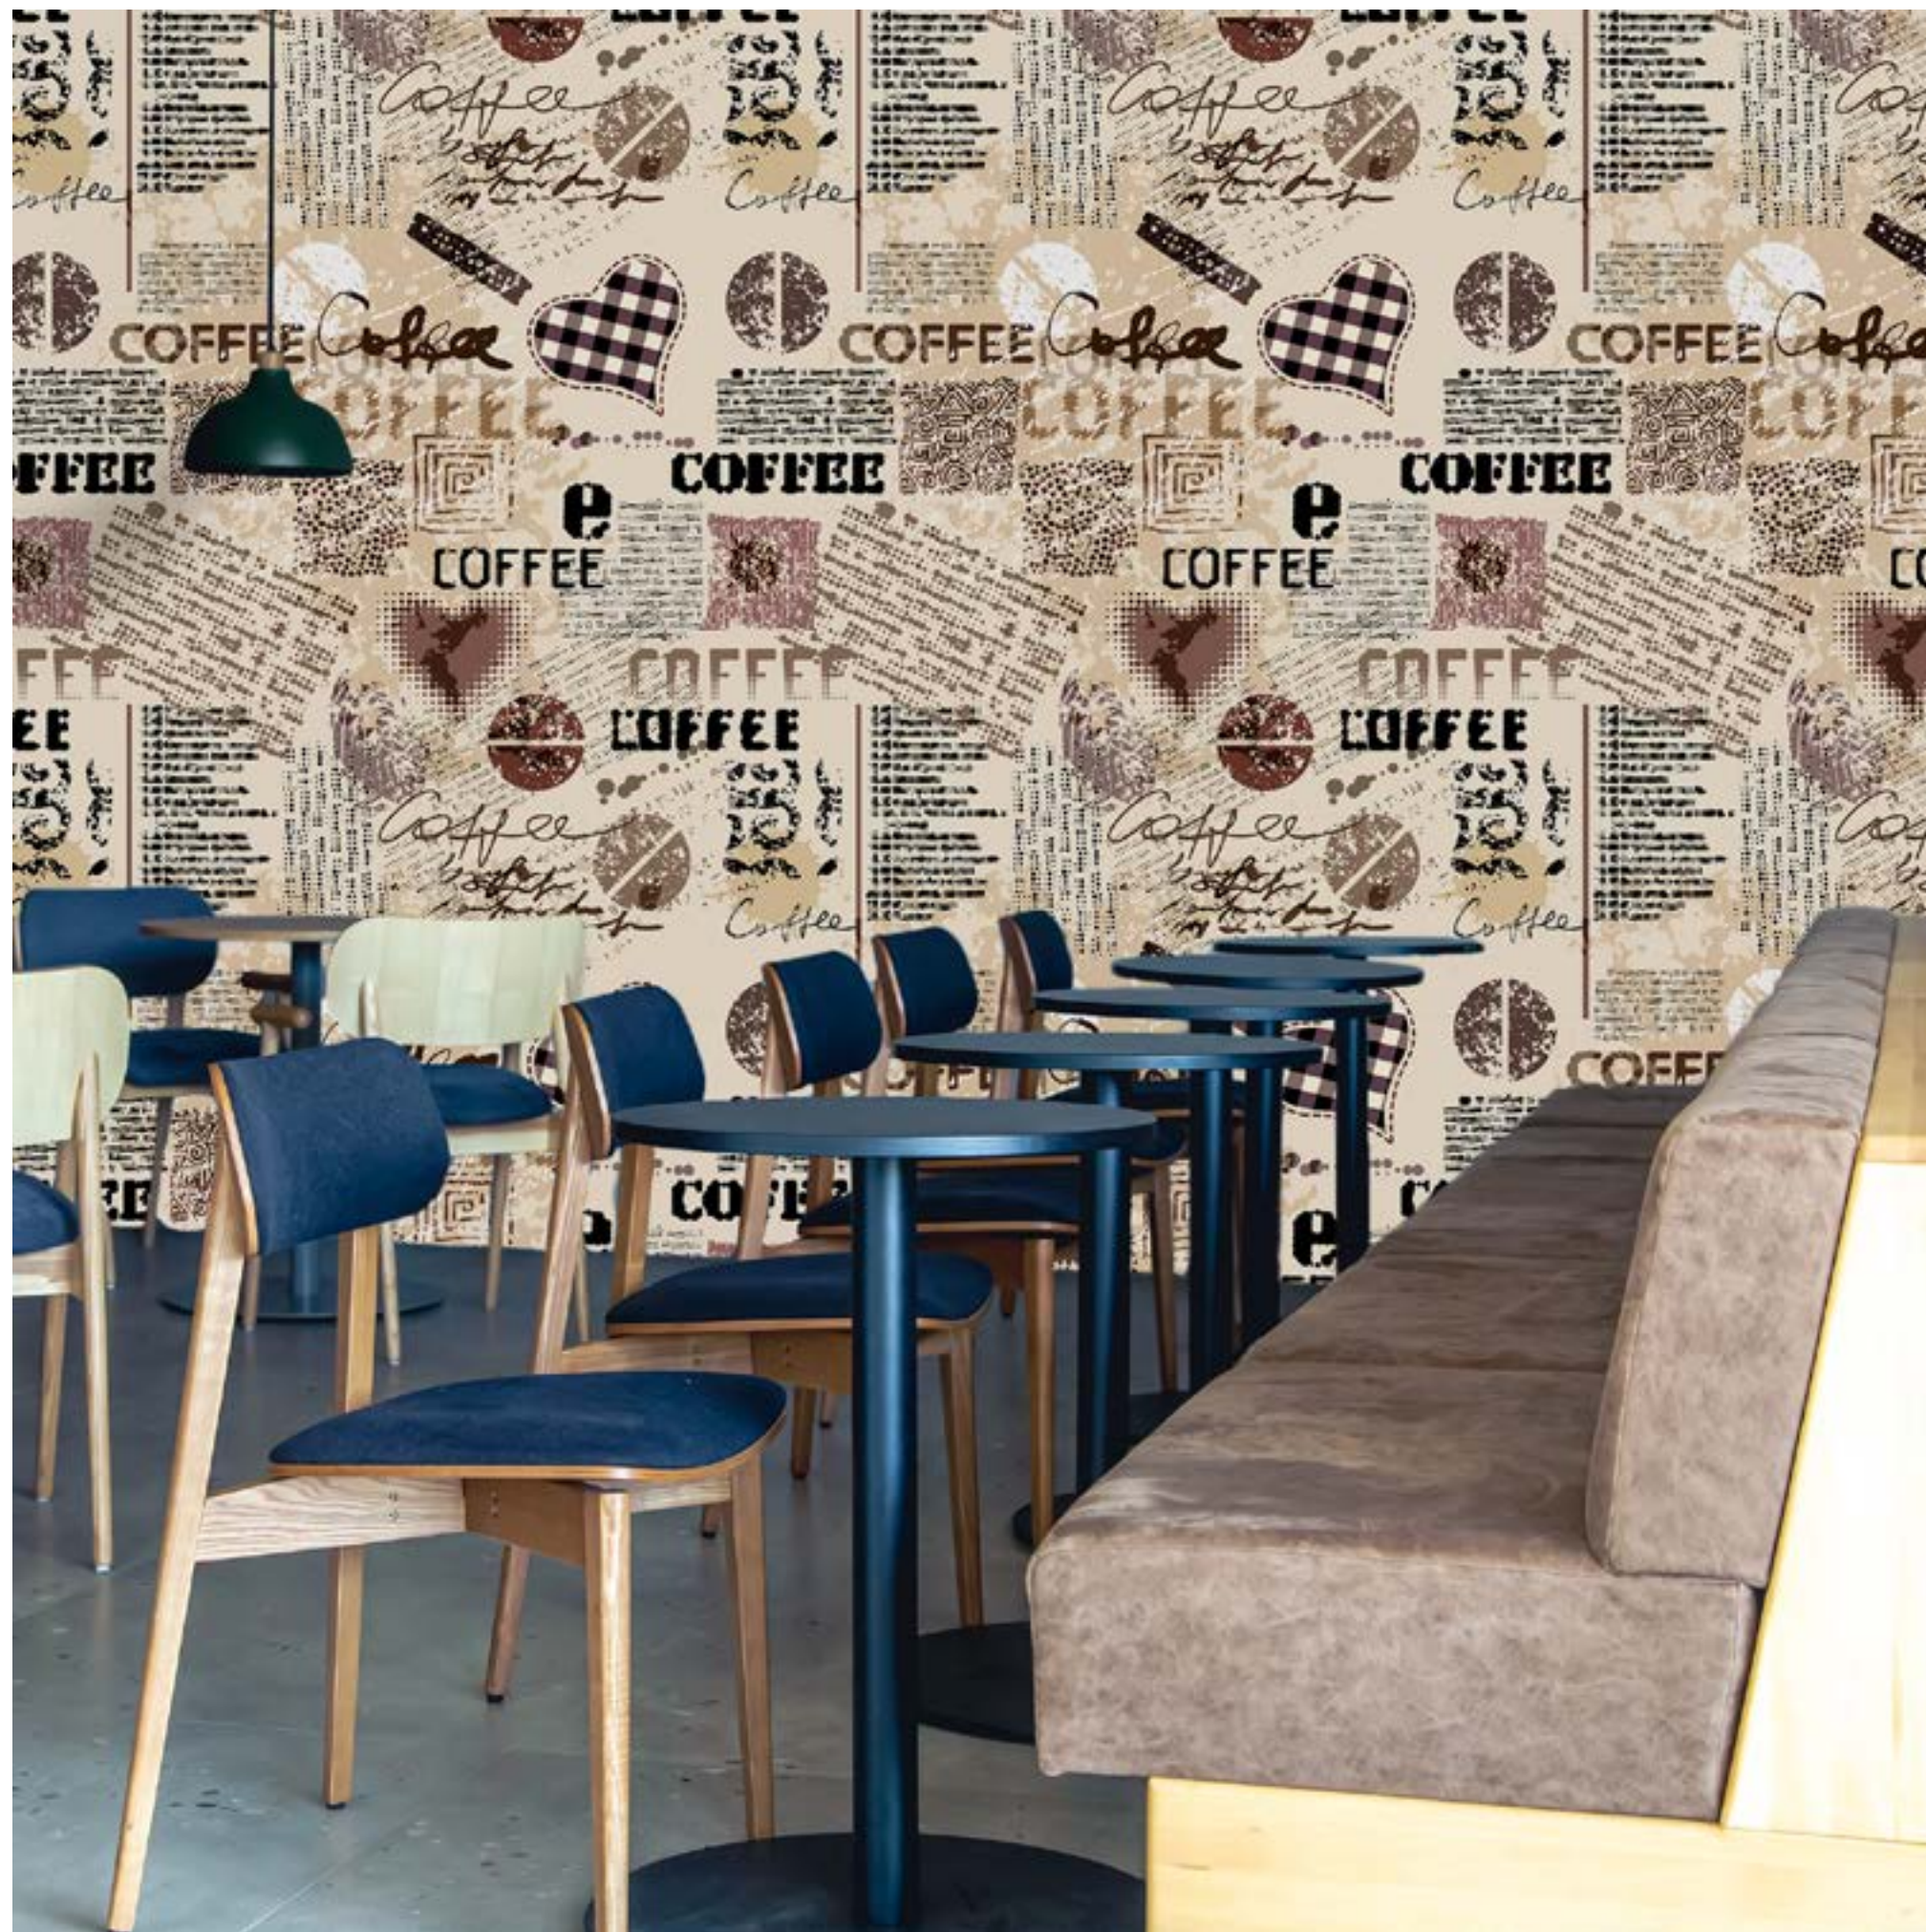

CF/SL/038

Information :

- This is a seamless pattern. Each tile is repeated at 24x24 inch.
- 1/2 inch overlapped is given for pasting as well.
- Standard Sizing of the wallpaper - 2 feet in length and 40 feet in width (can be changed as per custom order)