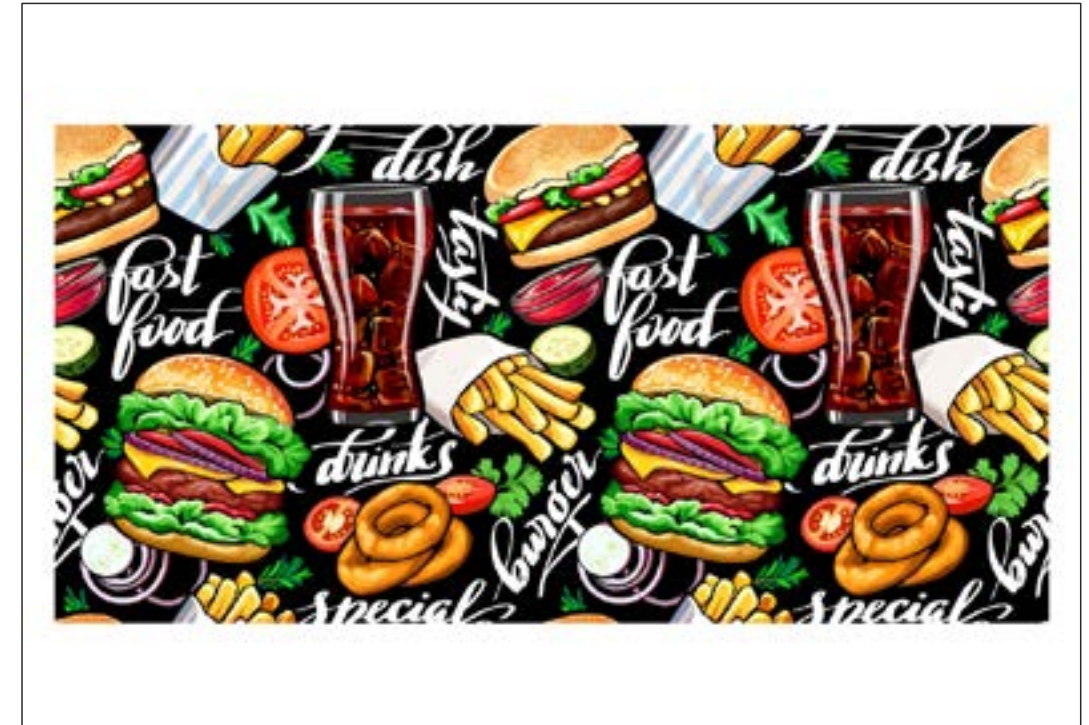

CF/ML/009

Information :

- This is a wall mural. Full design is divided into parts as per the size.
- 1/2 inch overlapped is given for pasting as well.
- Standard Sizing of the wallpaper - 2 feet in length and 40 feet in width (can be changed as per custom order)