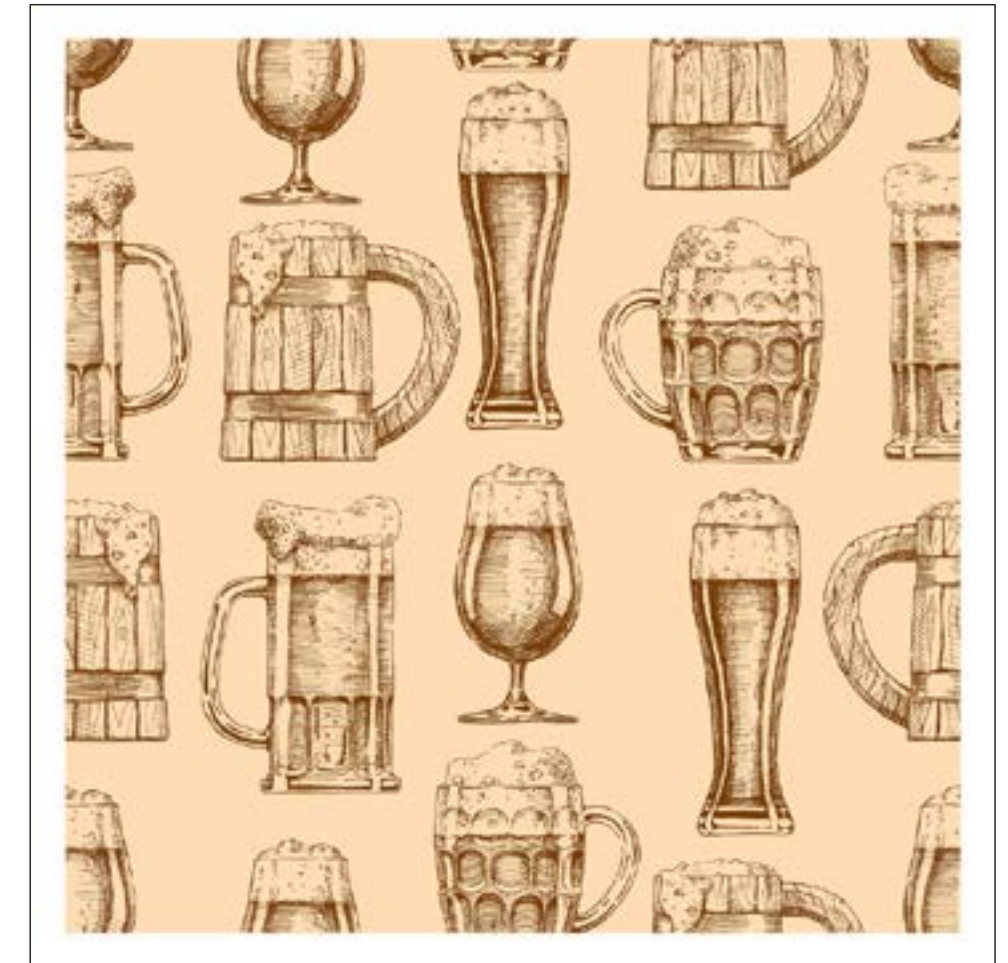

BR/SL/029

Information :

- This is a seamless pattern. Each tile is repeated at 24x24 inch.
- 1/2 inch overlapped is given for pasting as well.
- Standard Sizing of the wallpaper - 2 feet in length and 40 feet in width (can be changed as per custom order)