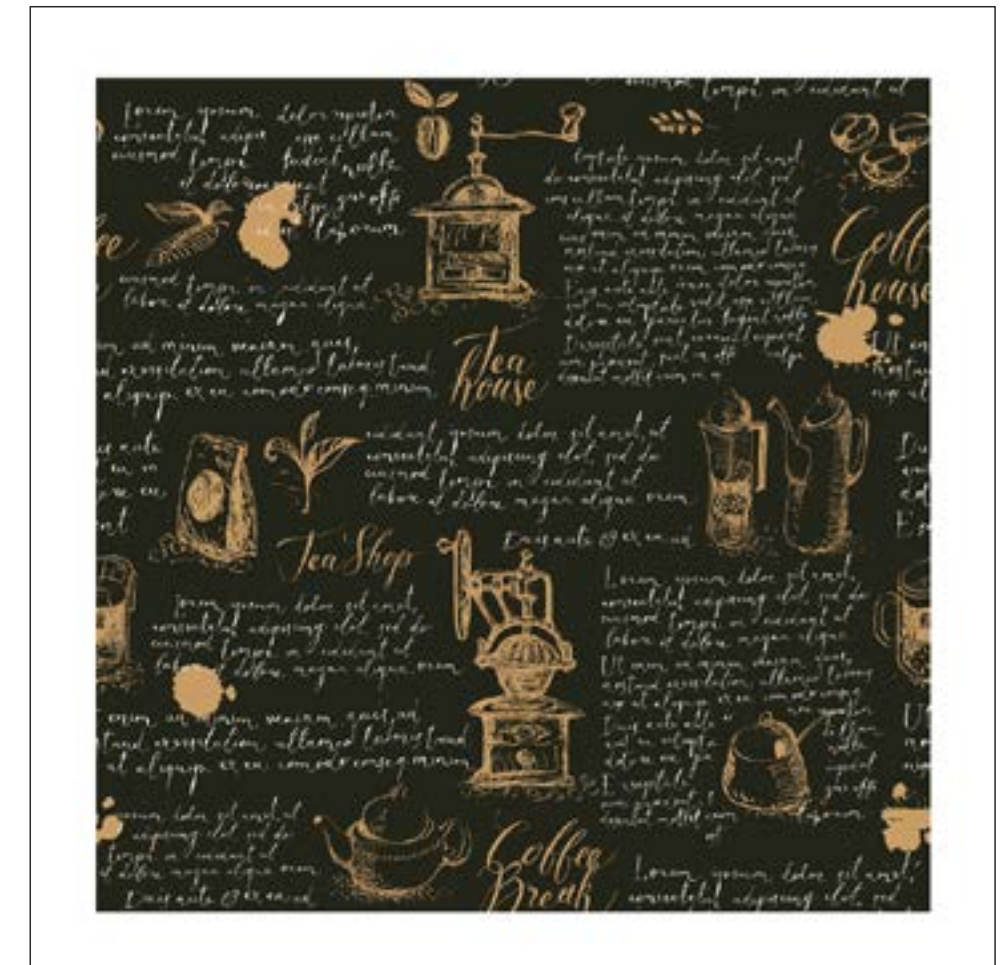

CF/SL/026

Information :

- This is a seamless pattern. Each tile is repeated at 24x24 inch.
- 1/2 inch overlapped is given for pasting as well.
- Standard Sizing of the wallpaper - 2 feet in length and 40 feet in width (can be changed as per custom order)