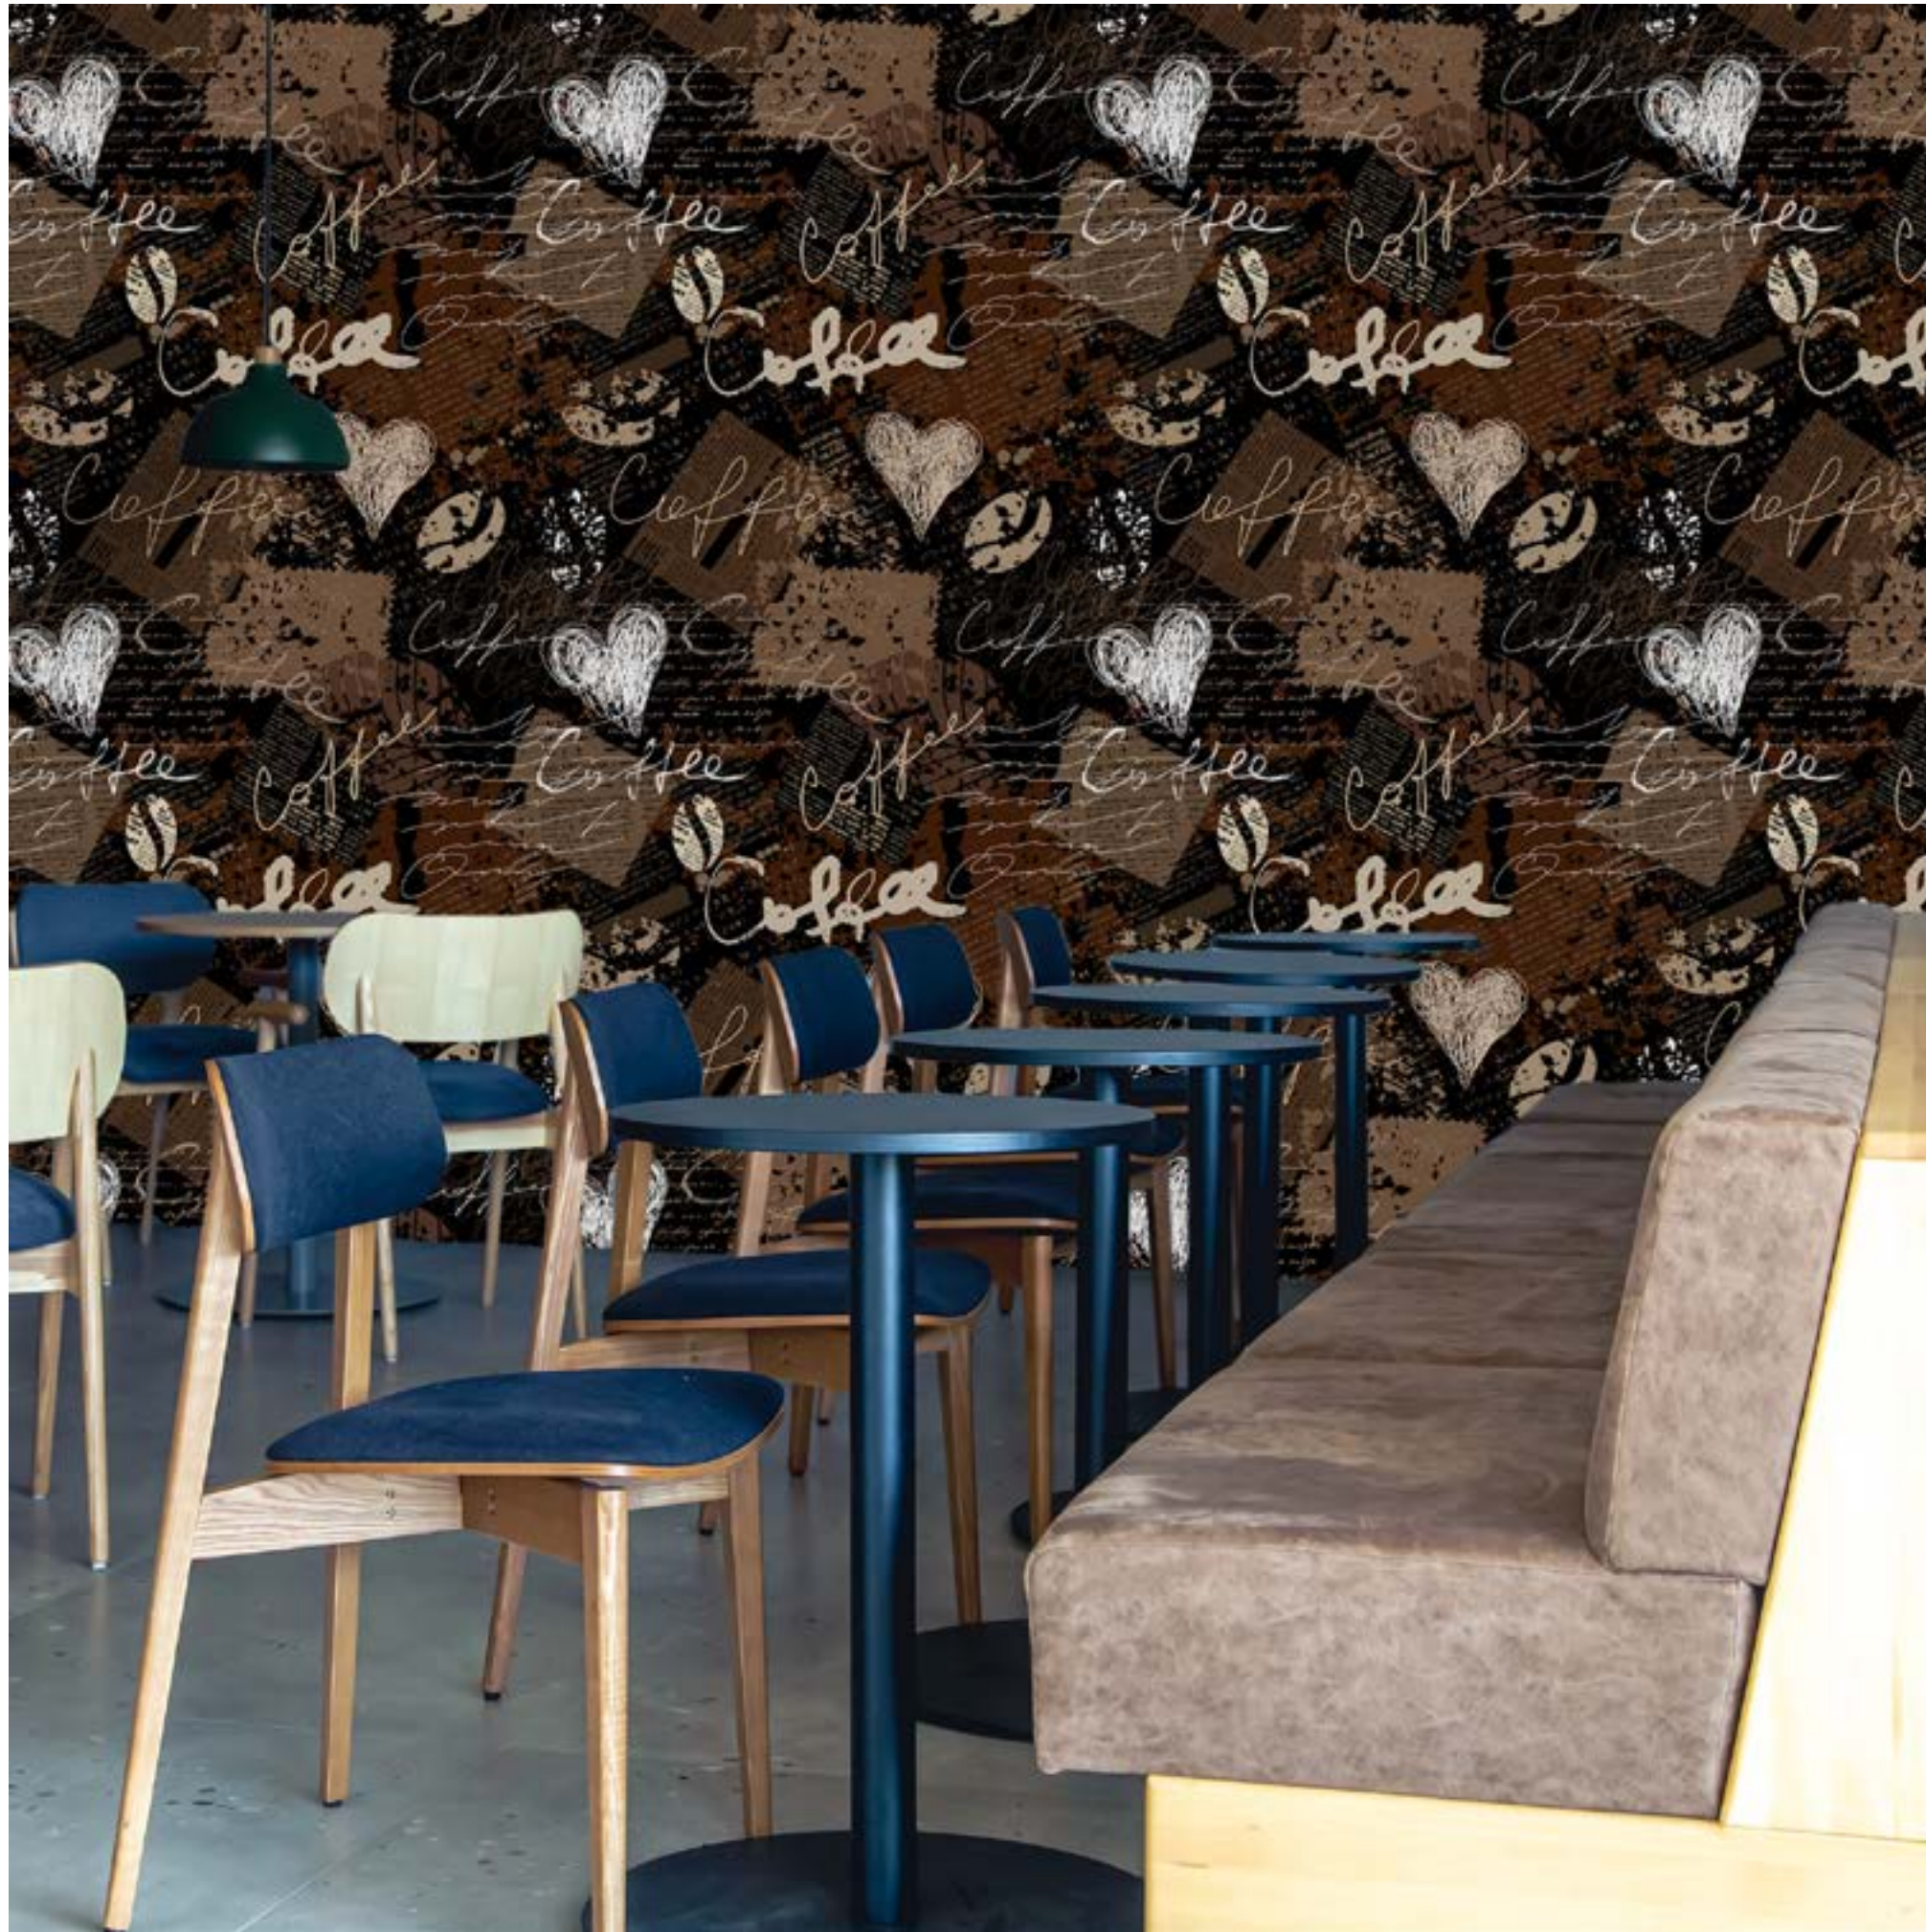

CF/SL/020

Information :

- This is a seamless pattern. Each tile is repeated at 24x24 inch.
- 1/2 inch overlapped is given for pasting as well.
- Standard Sizing of the wallpaper - 2 feet in length and 40 feet in width (can be changed as per custom order)