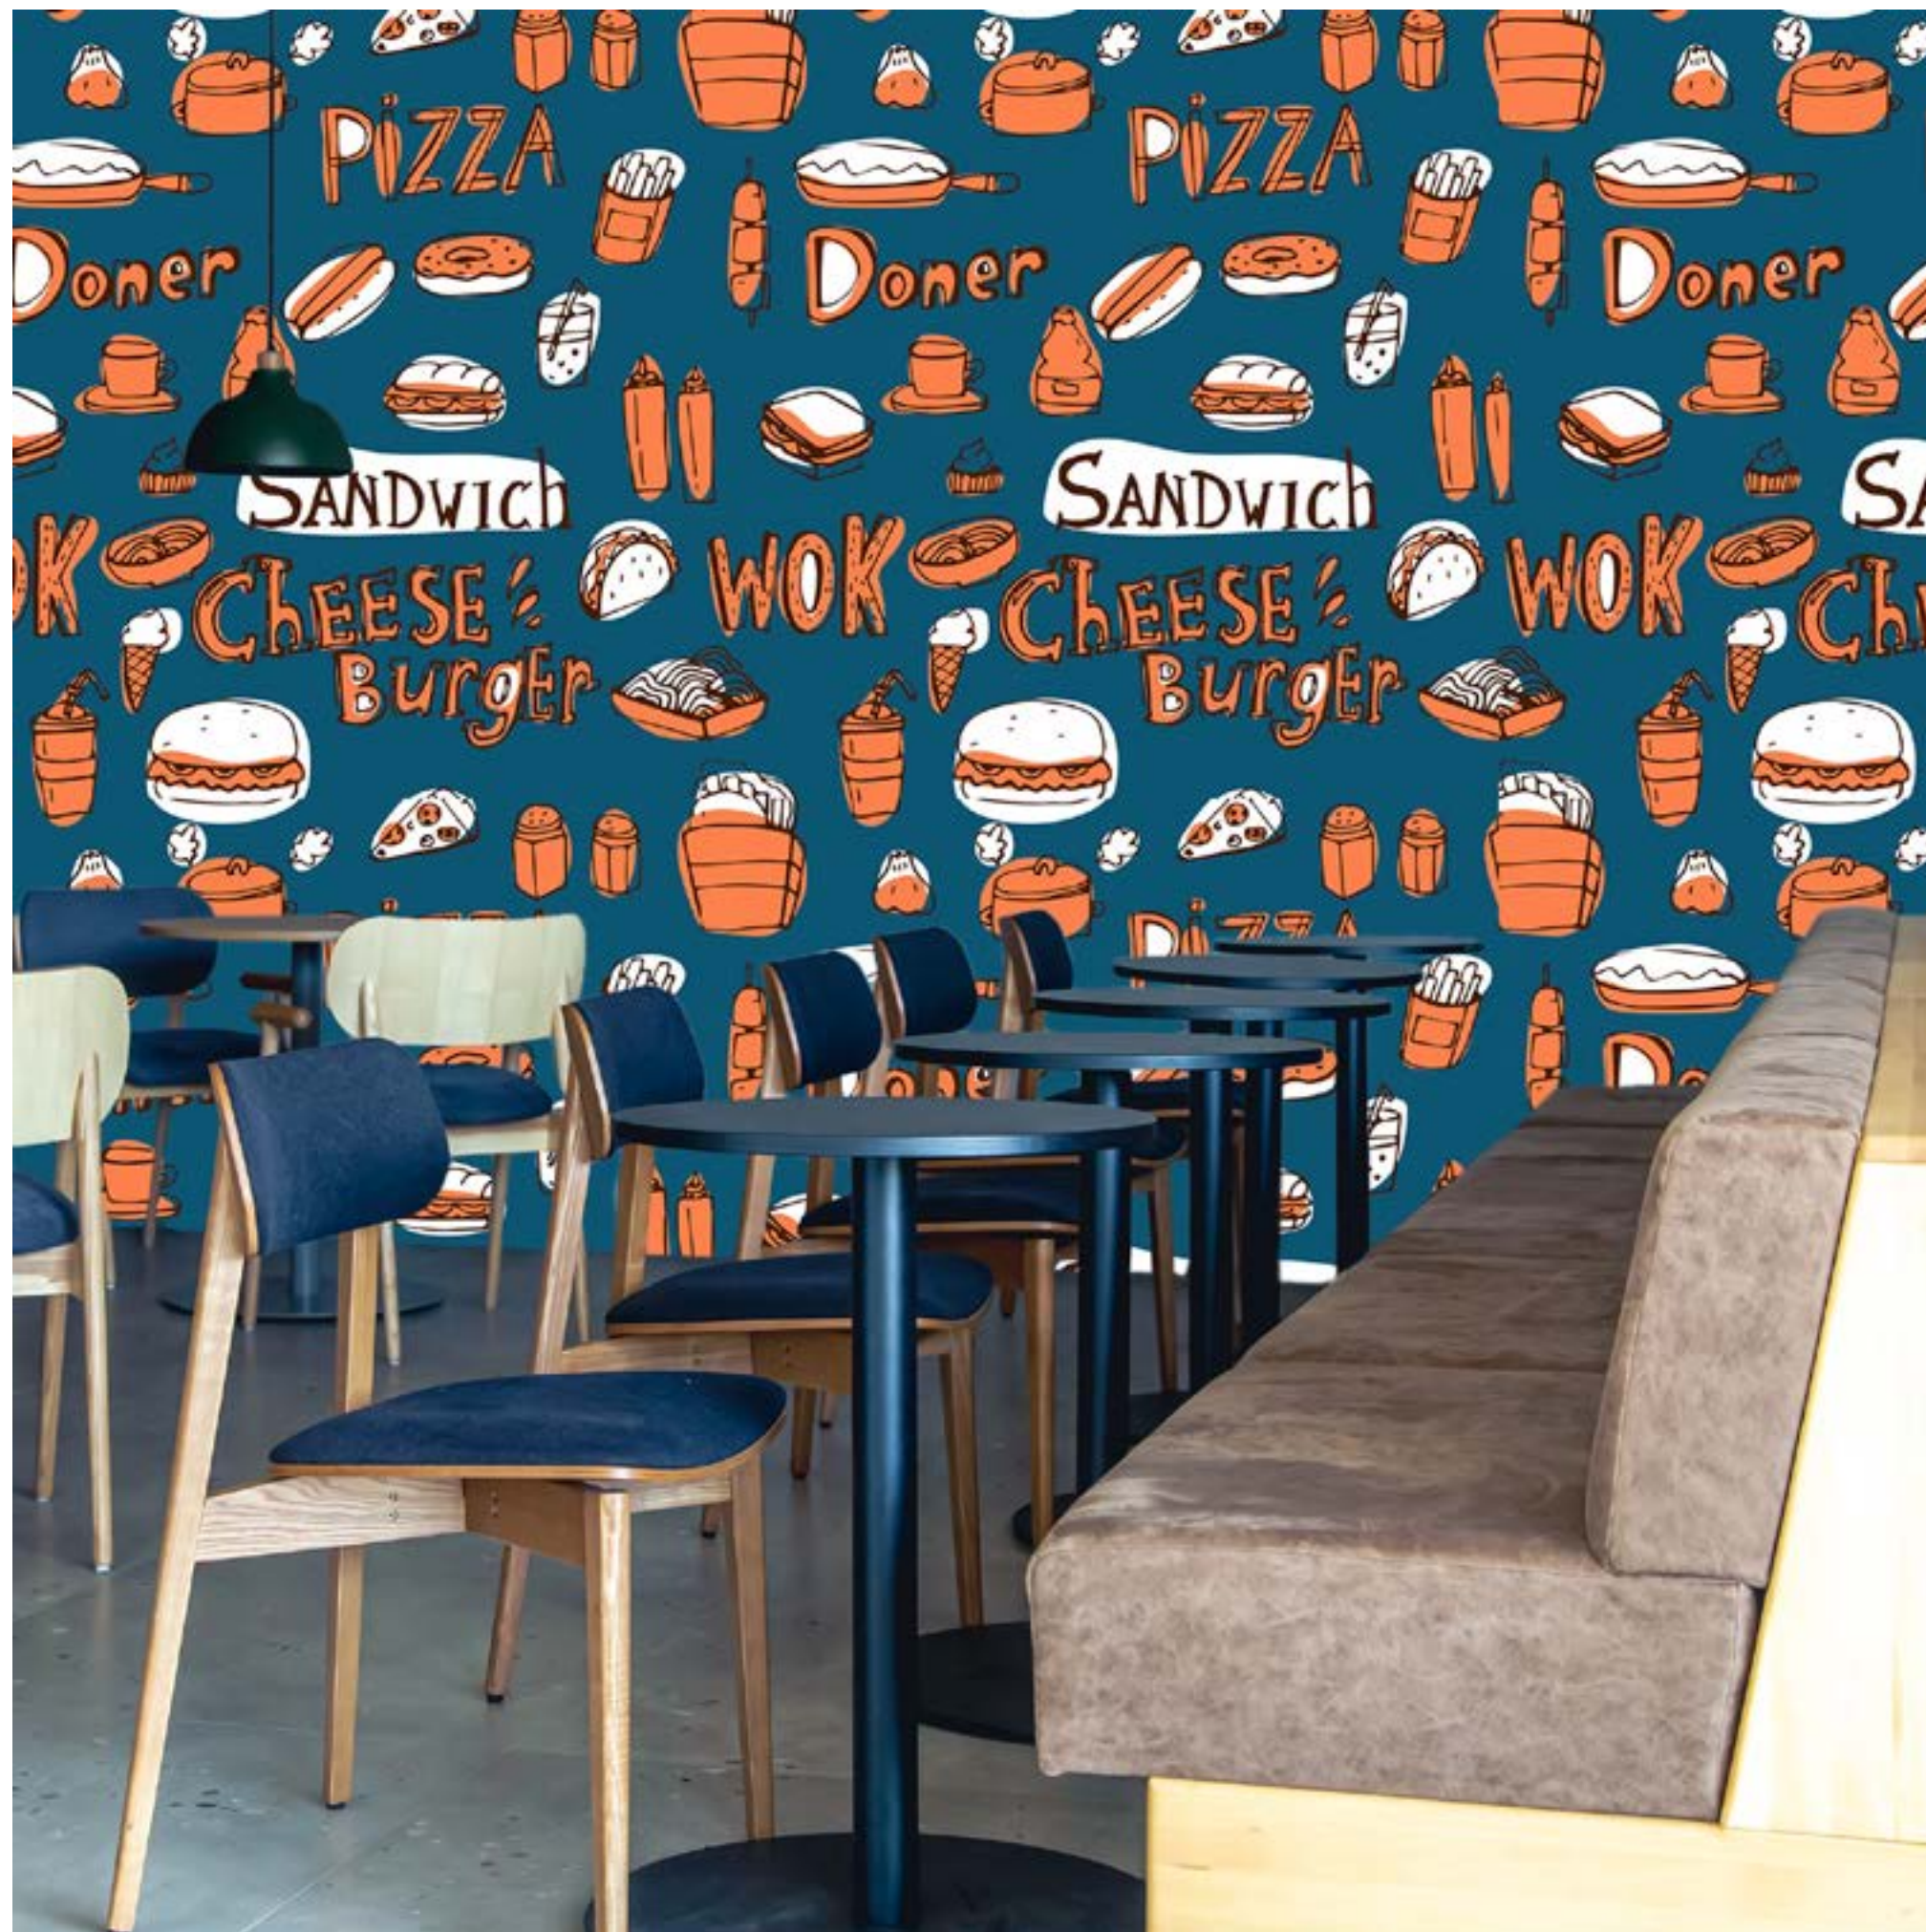

CF/SL/025

Information :

- This is a seamless pattern. Each tile is repeated at 24x24 inch.
- 1/2 inch overlapped is given for pasting as well.
- Standard Sizing of the wallpaper - 2 feet in length and 40 feet in width (can be changed as per custom order)