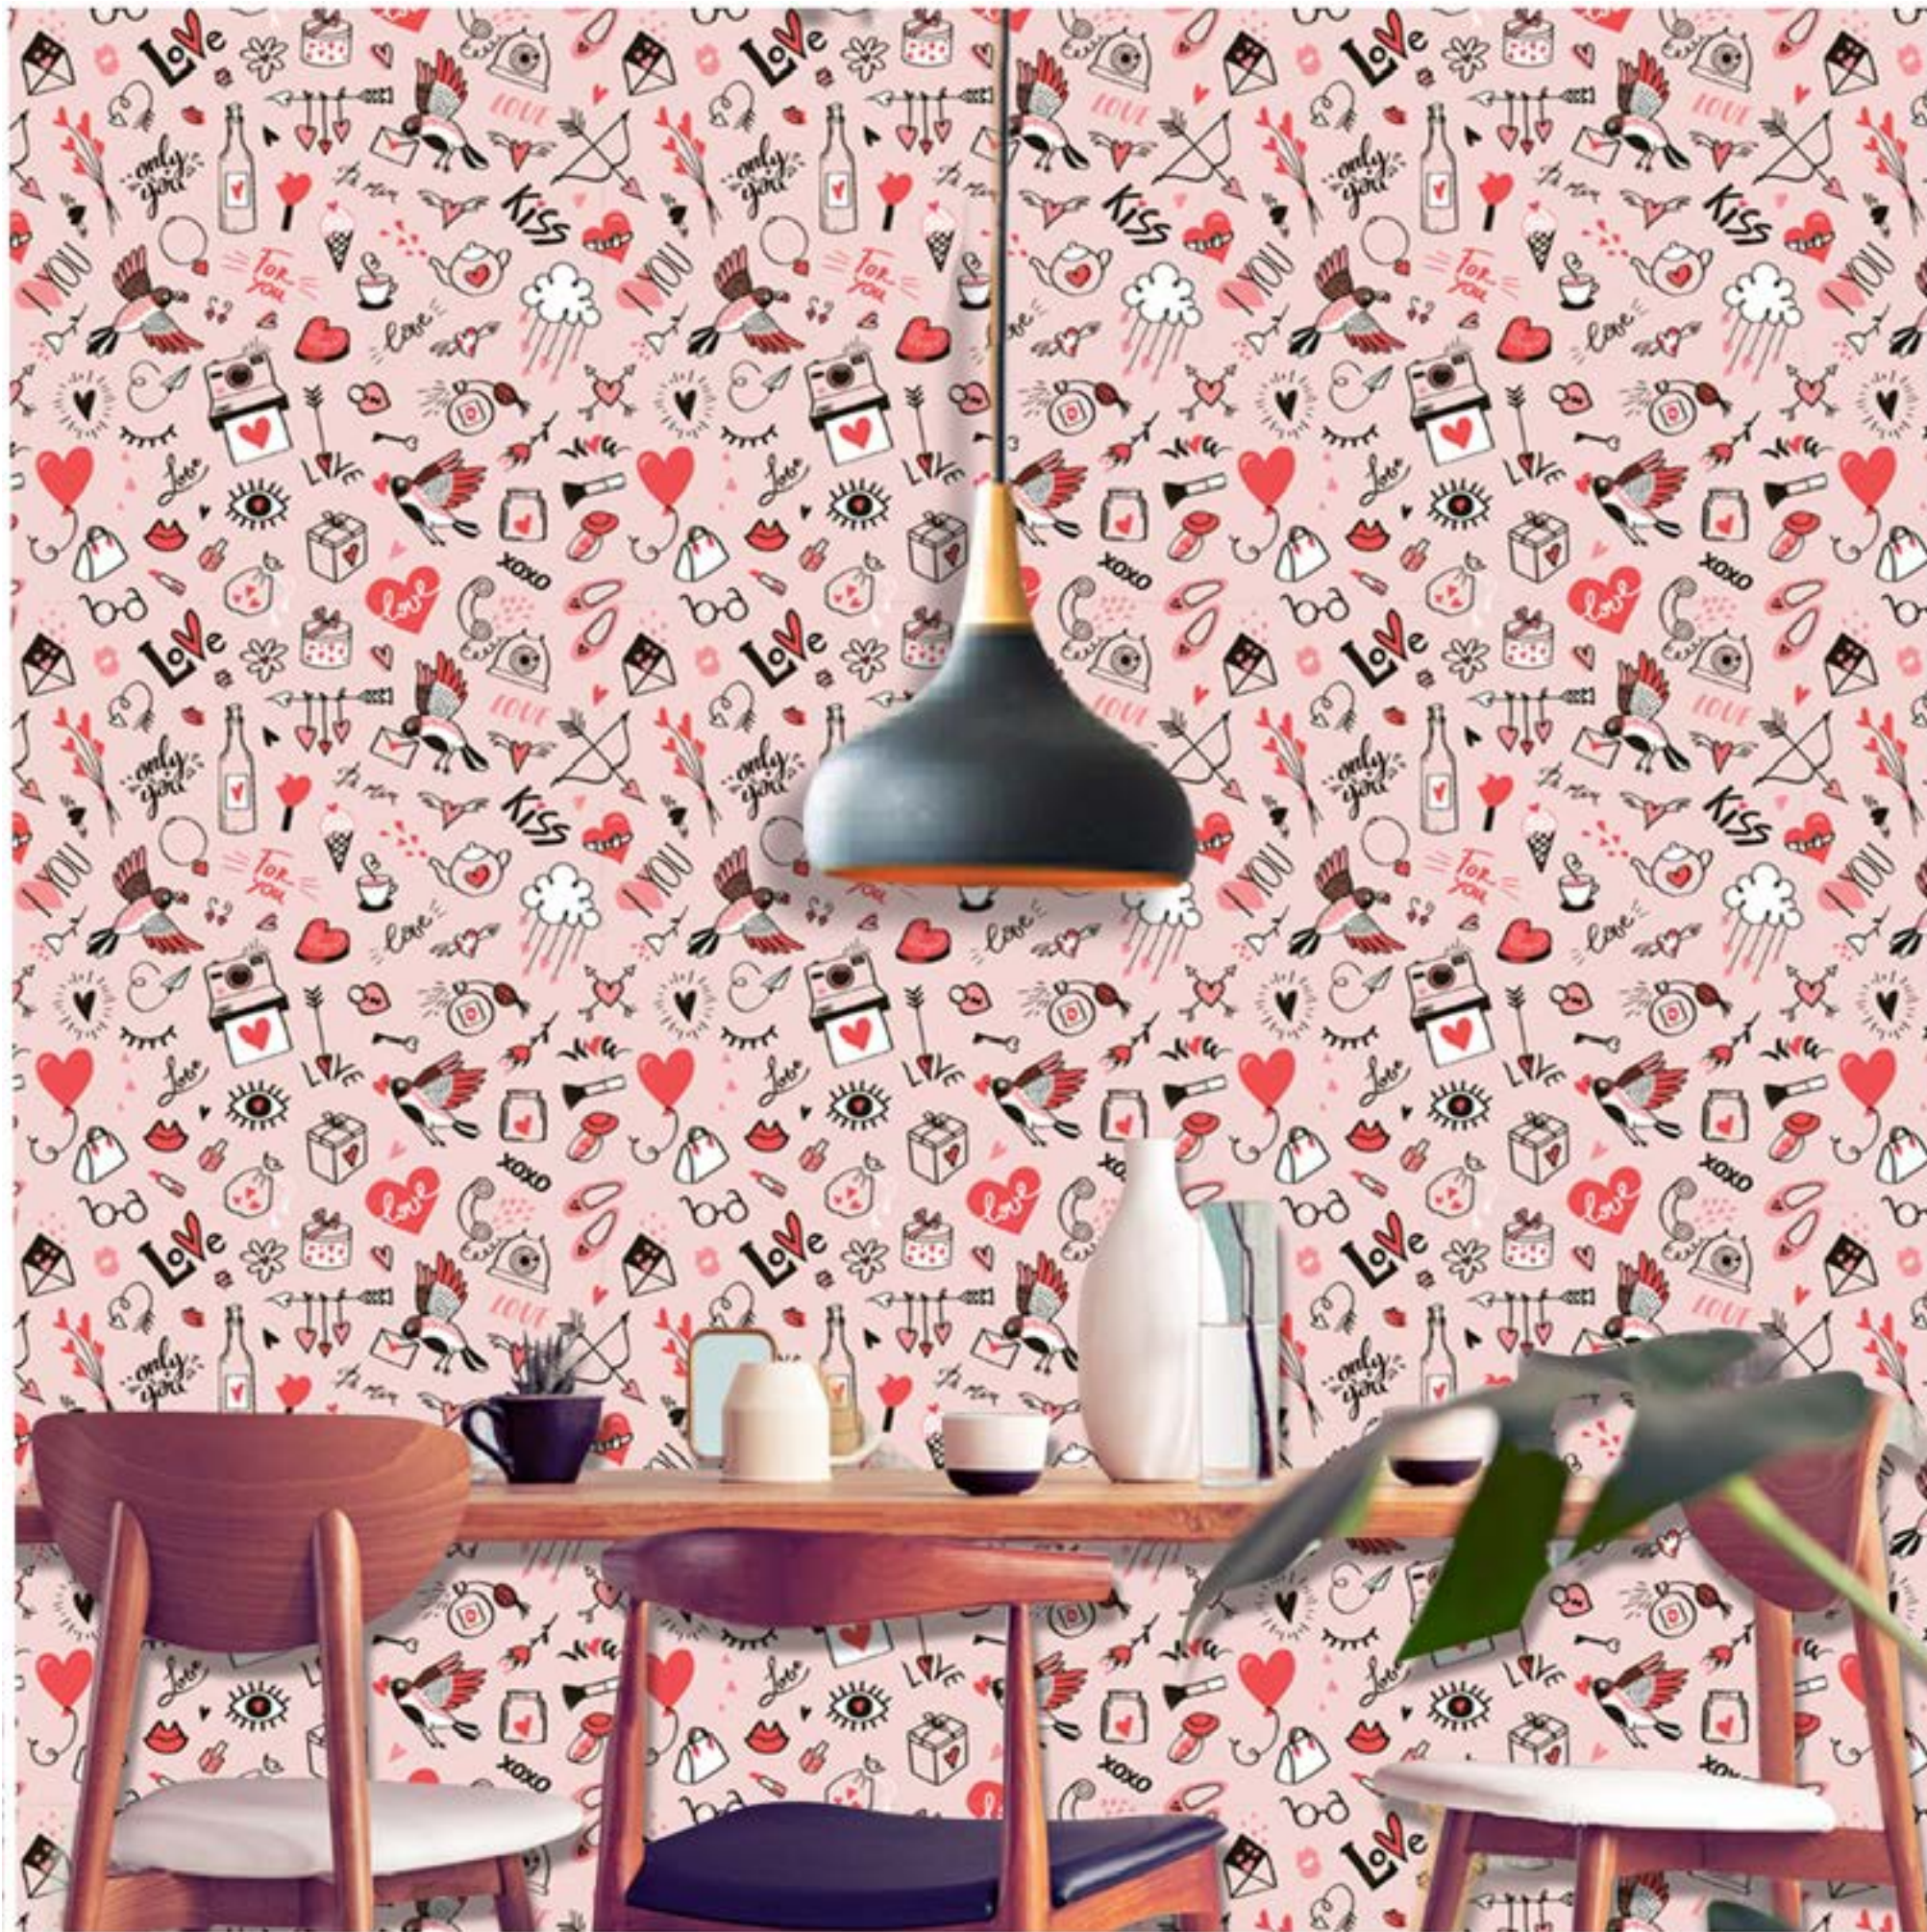

CF/SL/027

Information :

- This is a seamless pattern. Each tile is repeated at 24x24 inch.
- 1/2 inch overlapped is given for pasting as well.
- Standard Sizing of the wallpaper - 2 feet in length and 40 feet in width (can be changed as per custom order)