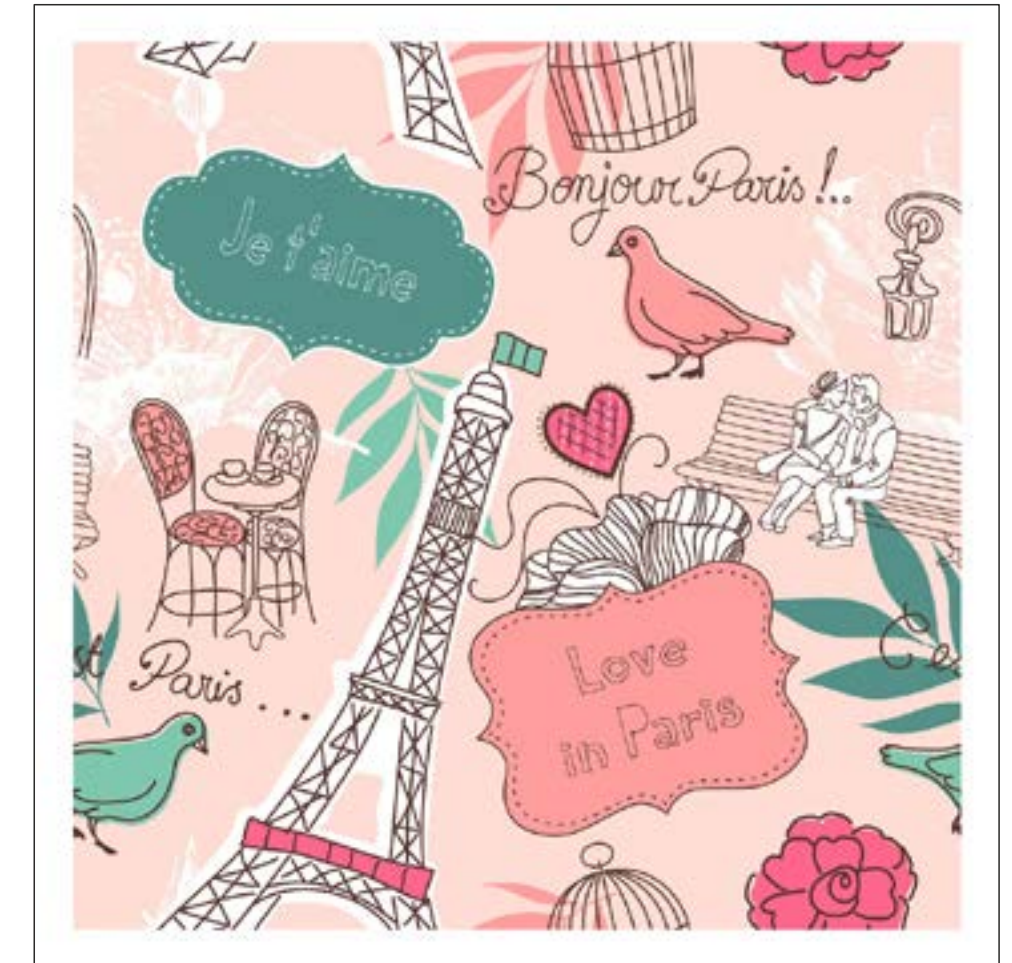

CF/SL/037

Information :

- This is a seamless pattern. Each tile is repeated at 24x24 inch.
- 1/2 inch overlapped is given for pasting as well.
- Standard Sizing of the wallpaper - 2 feet in length and 40 feet in width (can be changed as per custom order)