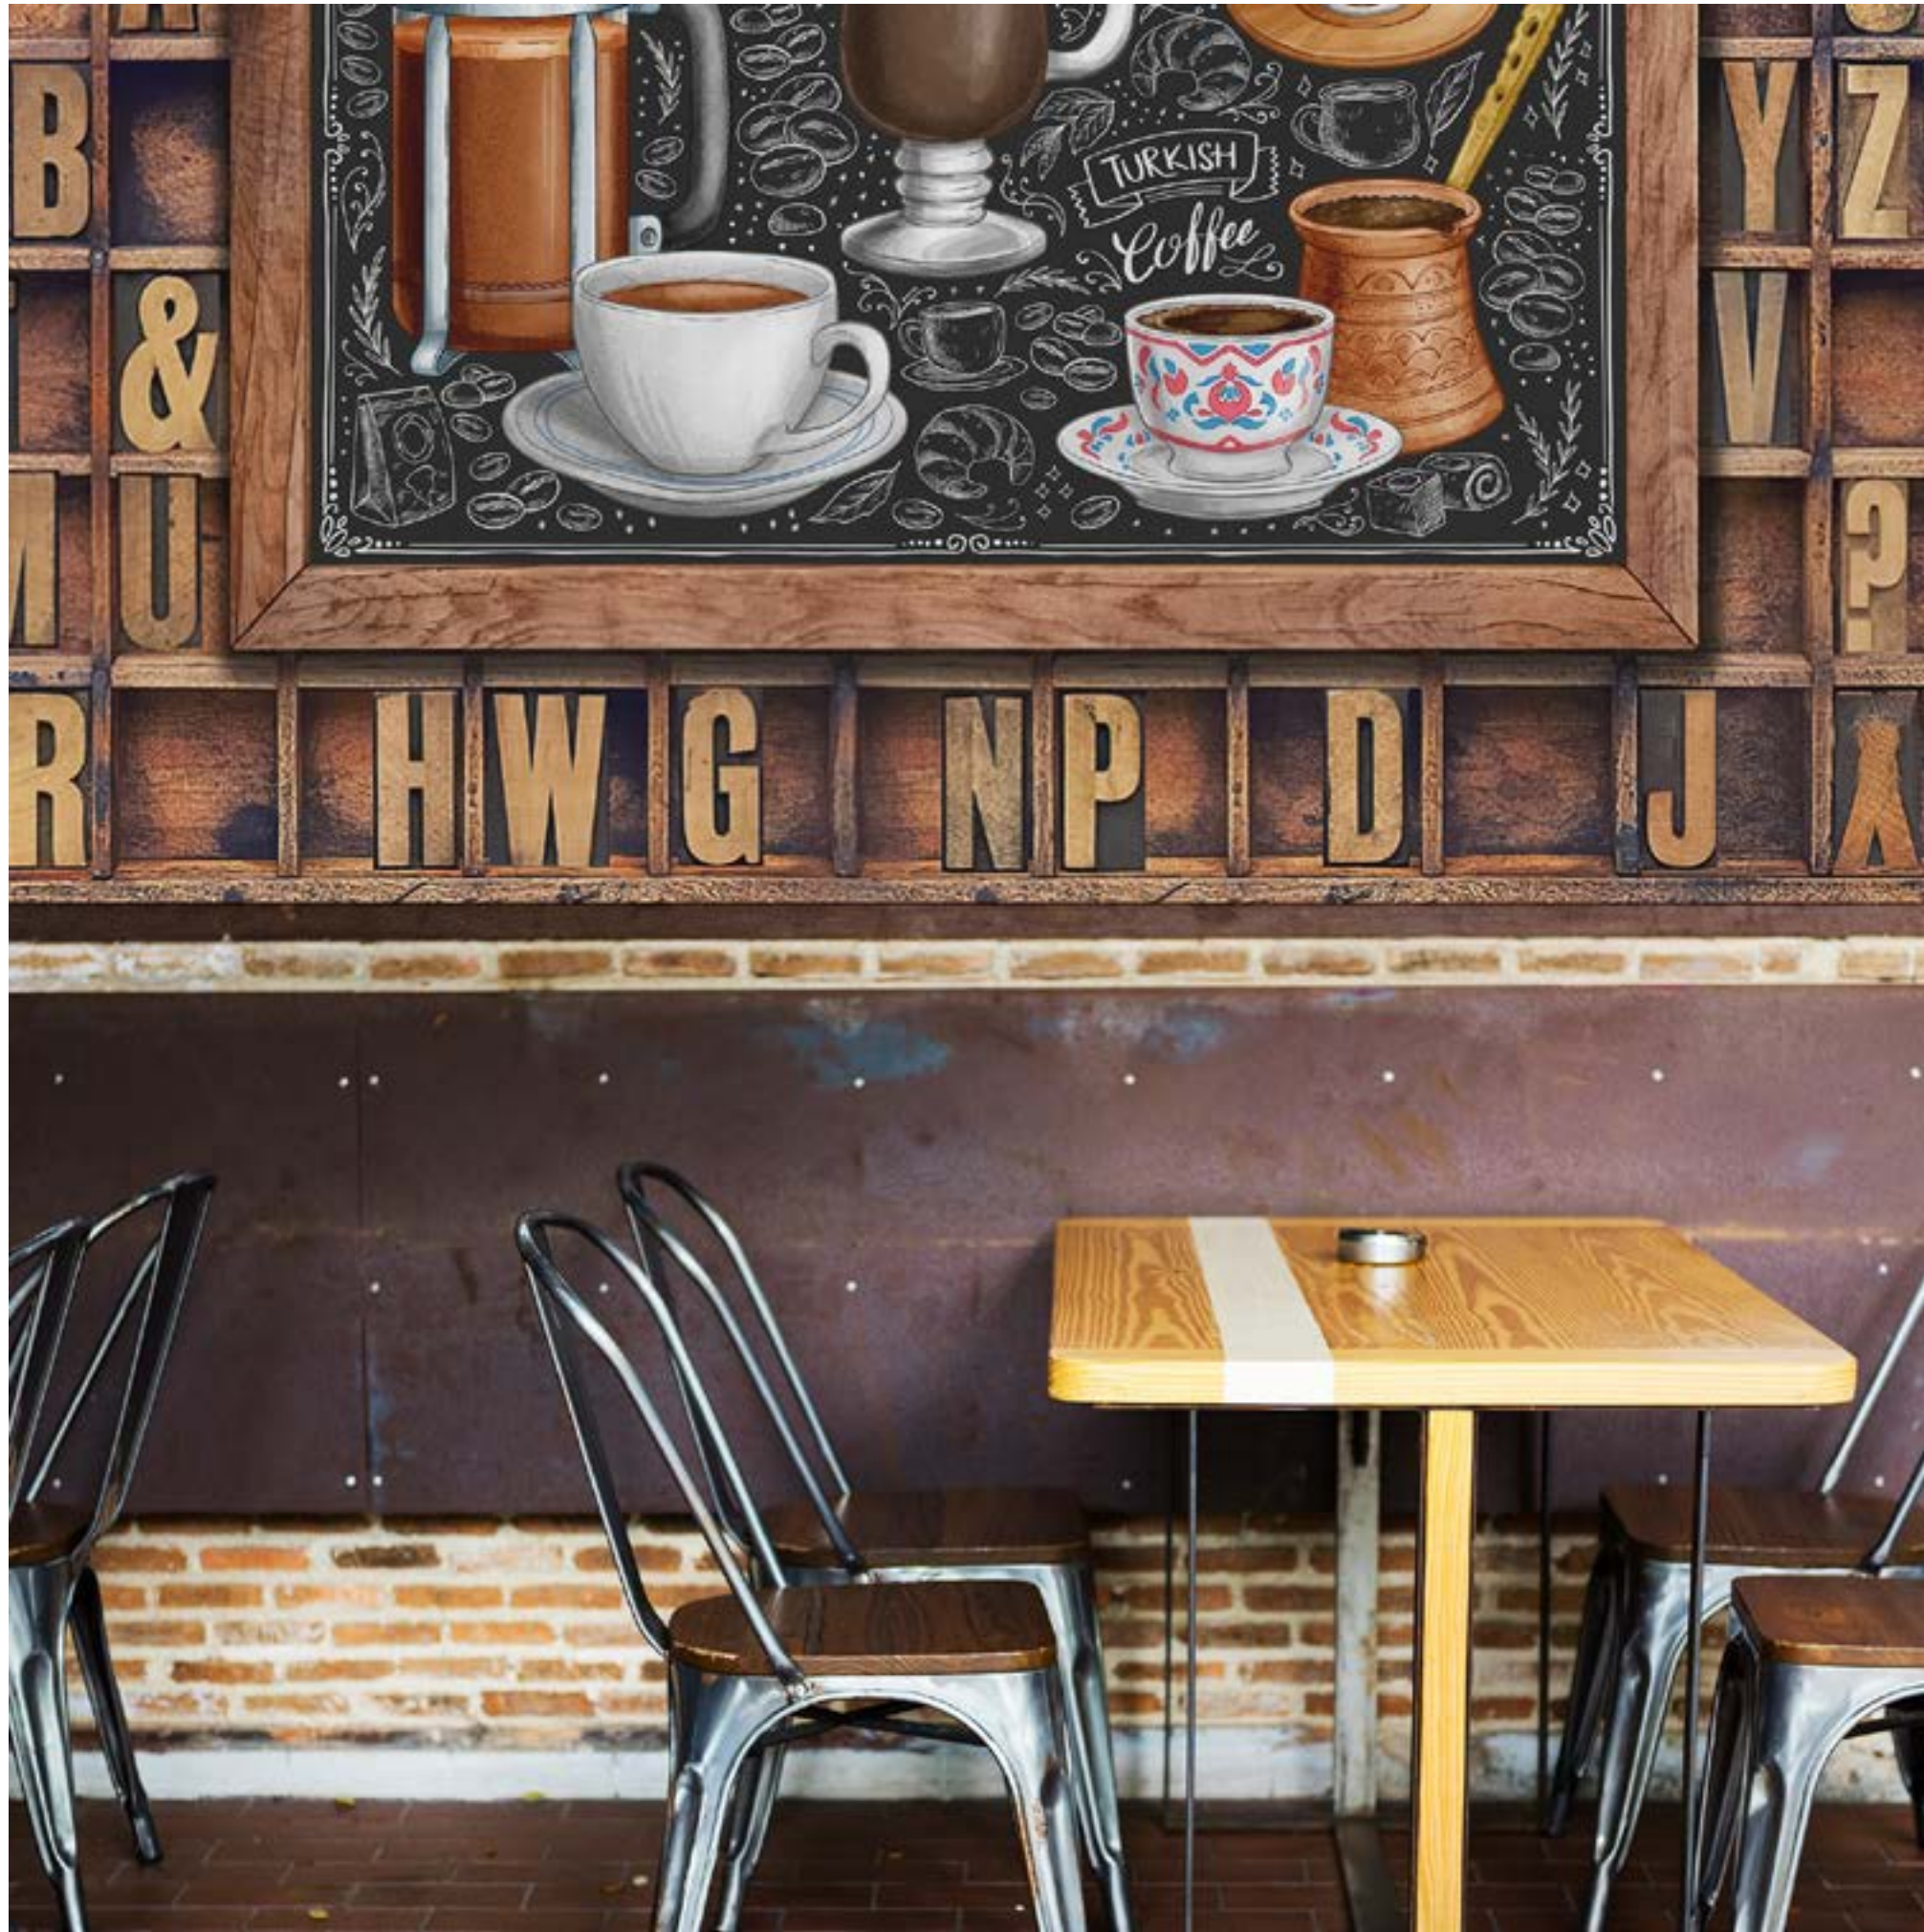

BR/ML/011

Information :

- This is a wall mural. Full design is divided into parts as per the size.
- 1/2 inch overlapped is given for pasting as well.
- Standard Sizing of the wallpaper - 2 feet in length and 40 feet in width (can be changed as per custom order)