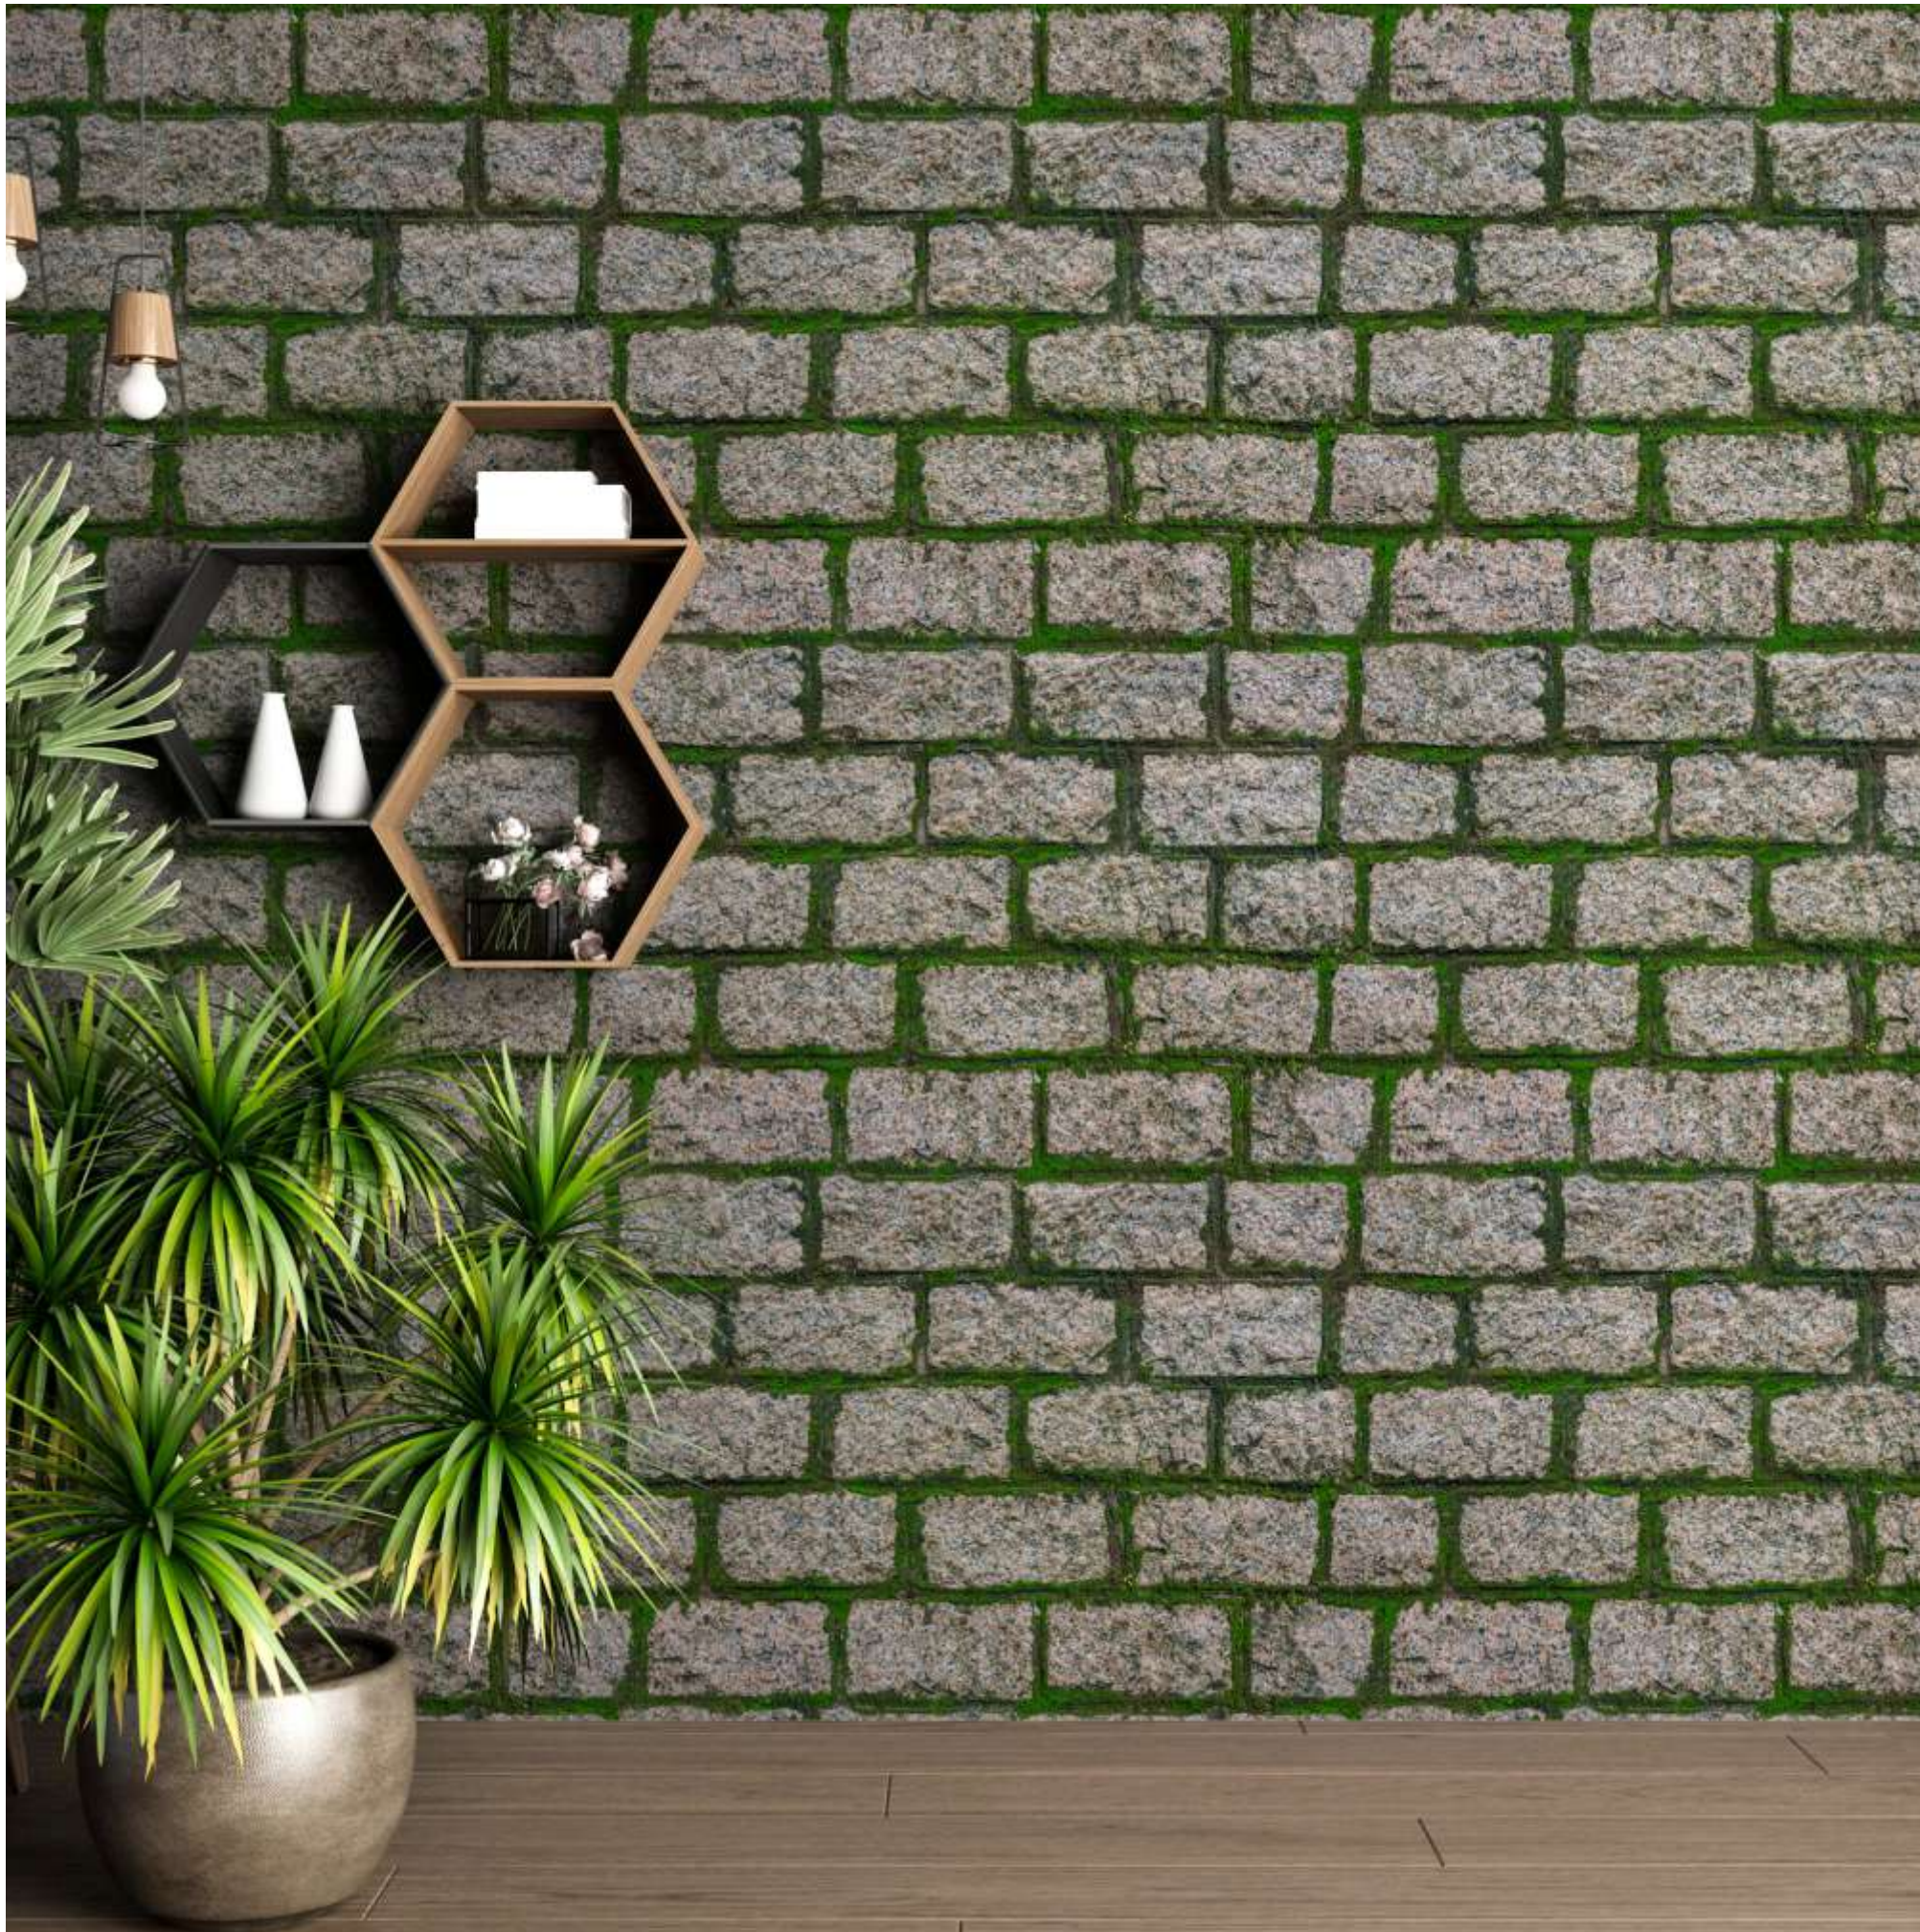

BR/SL/006

Information :

- This is a seamless pattern. Each tile is repeated at 24x24 inch.
- 1/2 inch overlapped is given for pasting as well.
- Standard Sizing of the wallpaper - 2 feet in length and 40 feet in width
  (can be changed as per custom order)