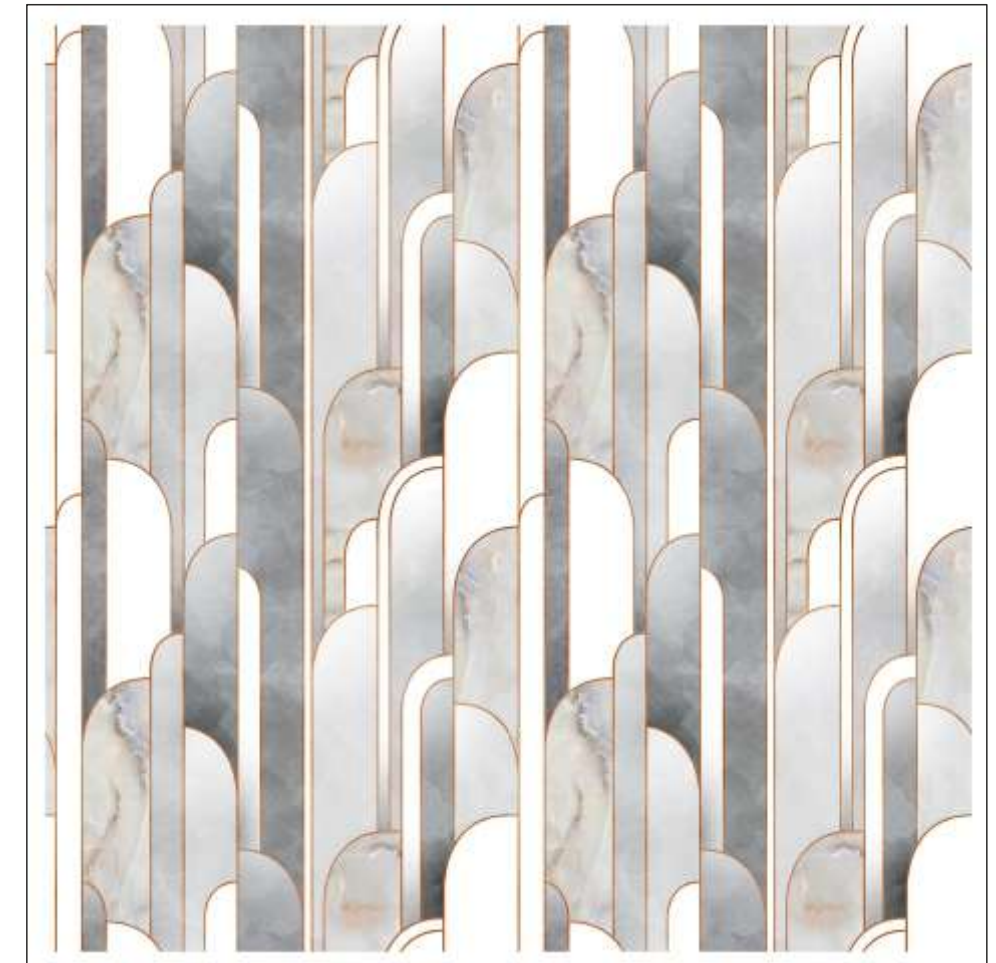

PAPER PLANE DESIGN
SUPERIOR INTERIORS

wallpaper catalog

Stone / Brick / Marble

THEME

Stone, brick, and marble-themed wallpapers offer an elegant touch to interiors, ideal for creating sophisticated spaces. Perfect for homes, offices, and commercial areas, these wallpapers emulate the allure of natural materials, transforming spaces into chic, contemporary settings. Install them in living rooms, dining areas, or office spaces to evoke an aura of timeless sophistication.

ST/SL/002

Information :

- This is a seamless pattern. Each tile is repeated at 24x24 inch.
- 1/2 inch overlapped is given for pasting as well.
- Standard Sizing of the wallpaper - 2 feet in length and 40 feet in width
(can be changed as per custom order)

ST/SL/003

Information :

- This is a seamless pattern. Each tile is repeated at 24x24 inch.
- 1/2 inch overlapped is given for pasting as well.
- Standard Sizing of the wallpaper - 2 feet in length and 40 feet in width
(can be changed as per custom order)

ST/SL/004

Information :

- This is a seamless pattern. Each tile is repeated at 24x24 inch.
- 1/2 inch overlapped is given for pasting as well.
- Standard Sizing of the wallpaper - 2 feet in length and 40 feet in width
(can be changed as per custom order)