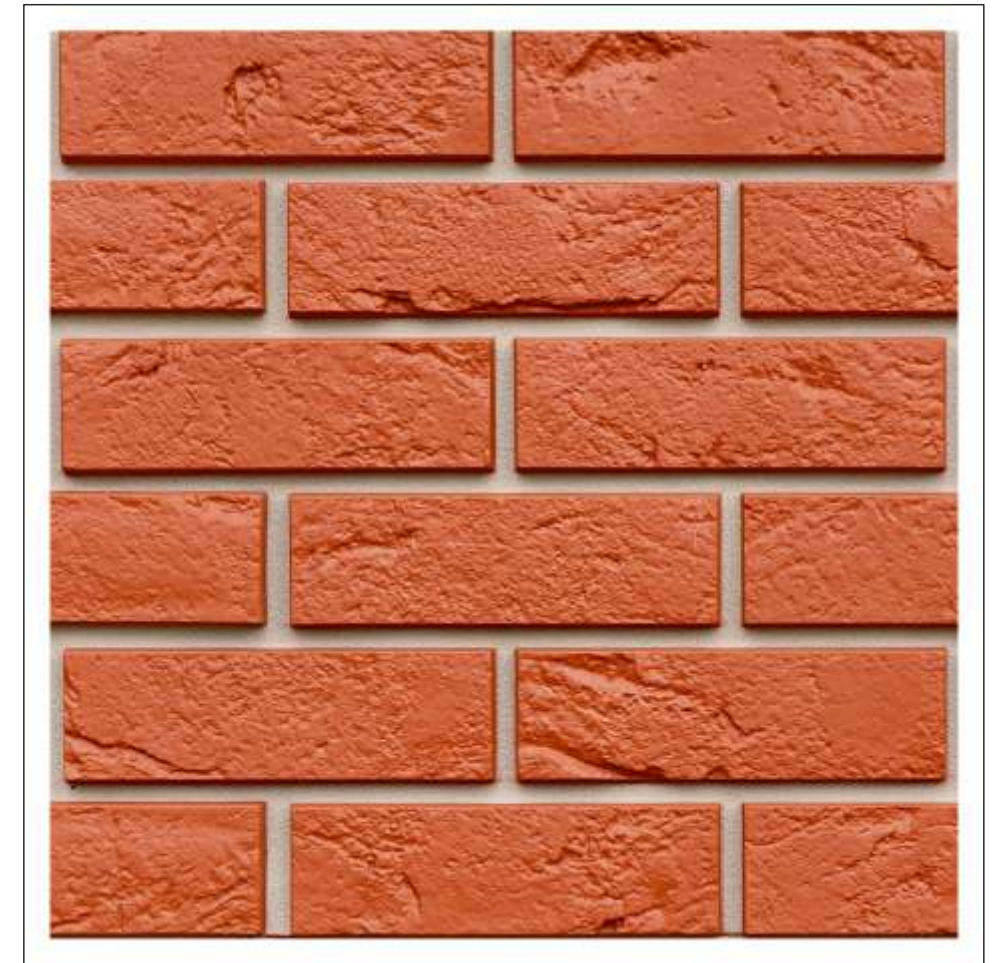

BR/SL/005

Information :

- This is a seamless pattern. Each tile is repeated at 24x24 inch.
- 1/2 inch overlapped is given for pasting as well.
- Standard Sizing of the wallpaper - 2 feet in length and 40 feet in width
  (can be changed as per custom order)