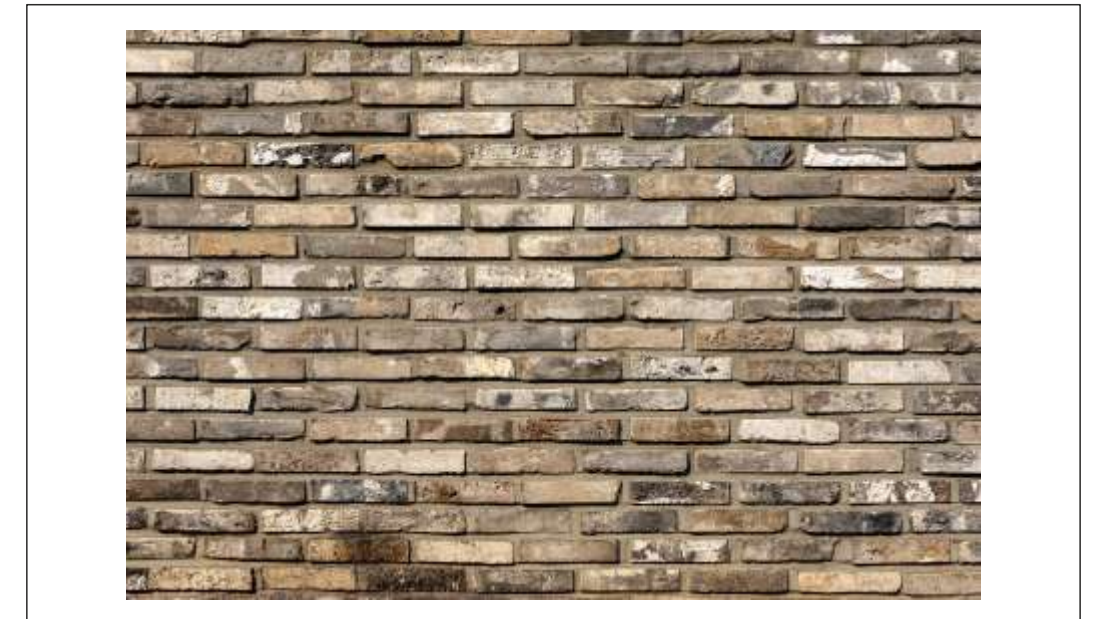

BR/ML/004

Information :

- This is a wall mural. Full design is divided into parts as per the size.
- 1/2 inch overlapped is given for pasting as well.
- Standard Sizing of the wallpaper - 2 feet in length and 40 feet in width
  (can be changed as per custom order)