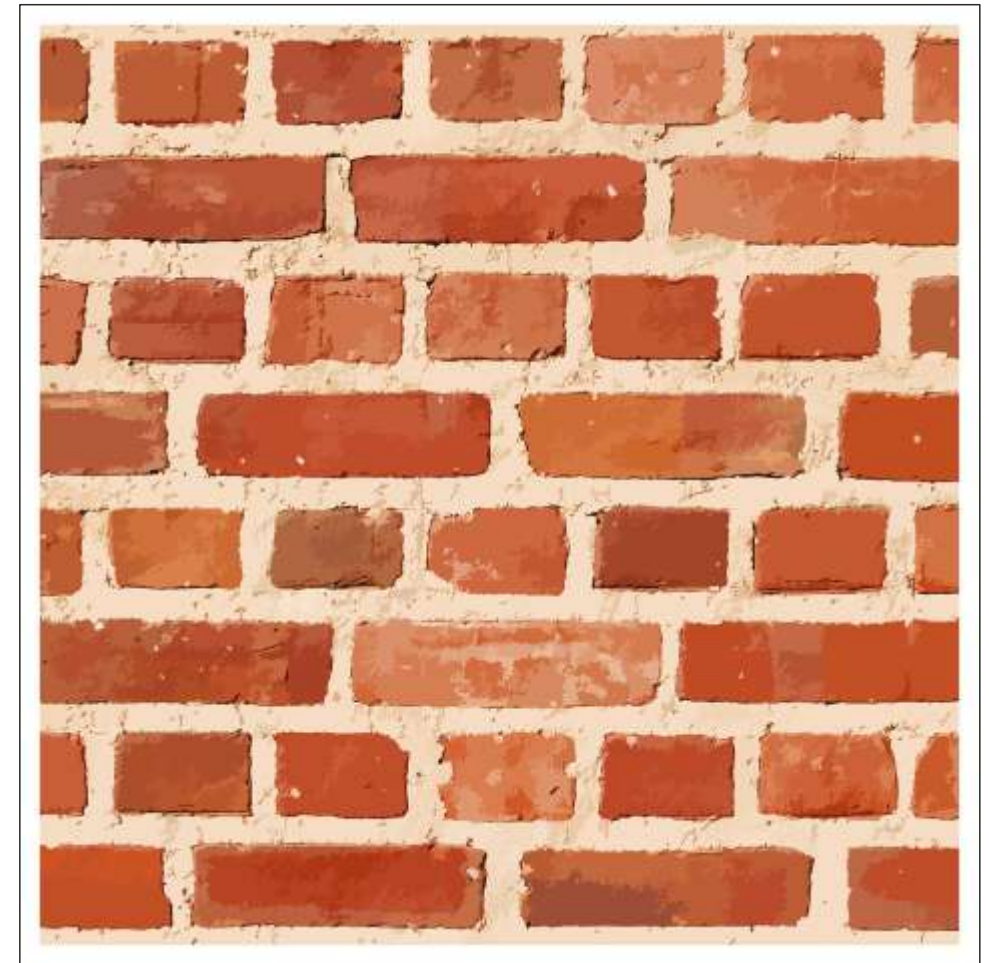

BR/SL/003

Information :

- This is a seamless pattern. Each tile is repeated at 24x24 inch.
- 1/2 inch overlapped is given for pasting as well.
- Standard Sizing of the wallpaper - 2 feet in length and 40 feet in width
  (can be changed as per custom order)