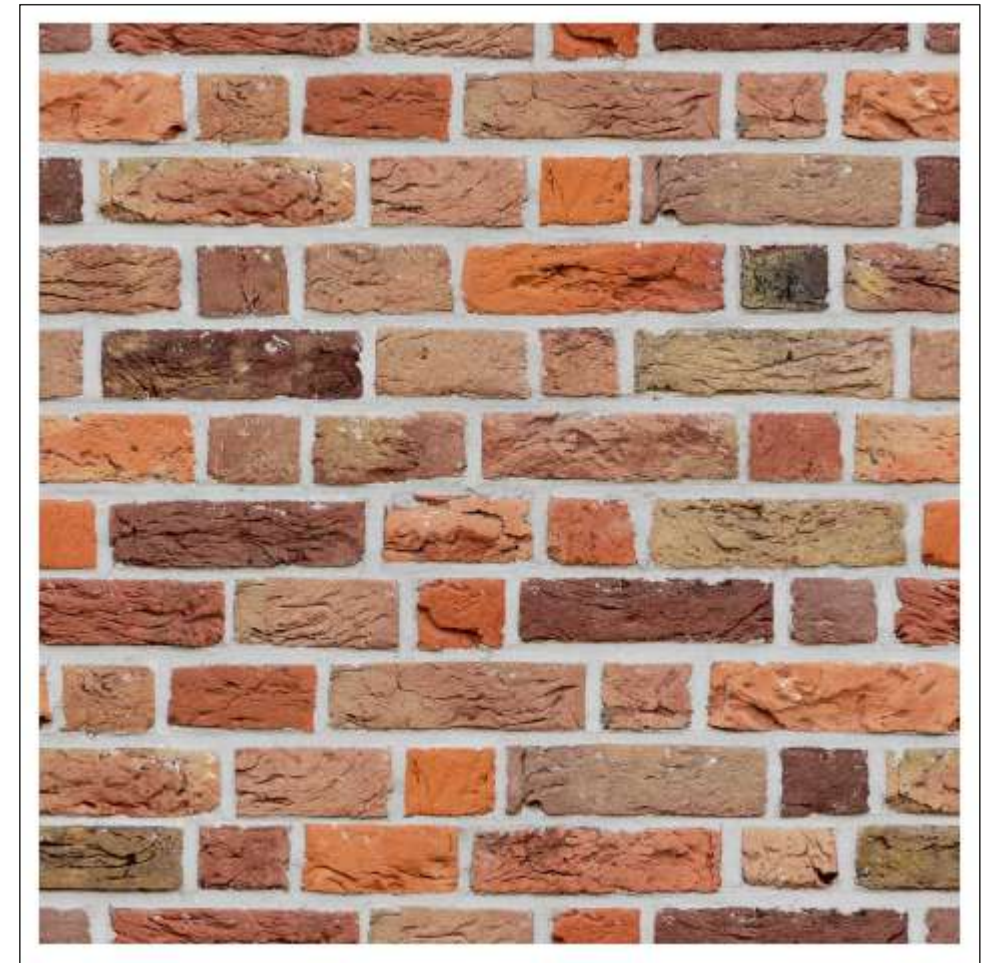

BR/SL/002

Information :

- This is a seamless pattern. Each tile is repeated at 24x24 inch.
- 1/2 inch overlapped is given for pasting as well.
- Standard Sizing of the wallpaper - 2 feet in length and 40 feet in width
  (can be changed as per custom order)