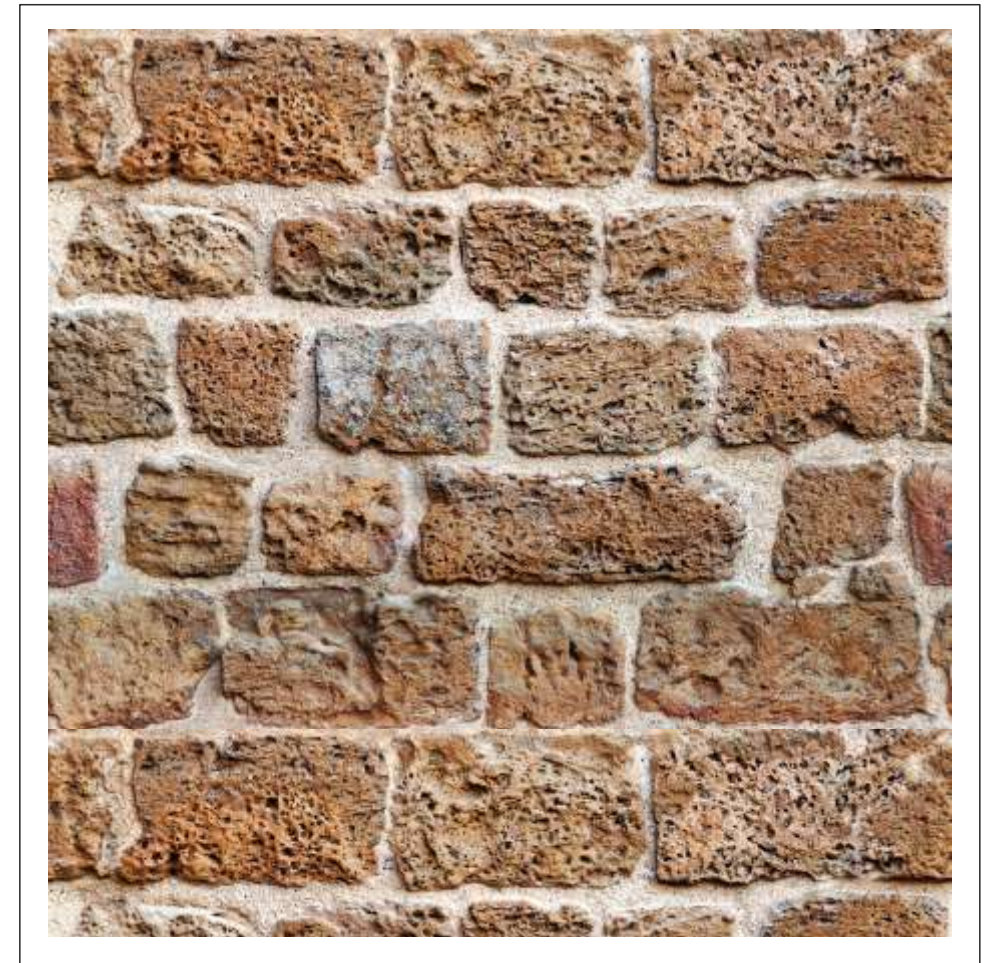

BR/SL/009

Information :

- This is a seamless pattern. Each tile is repeated at 24x24 inch.
- 1/2 inch overlapped is given for pasting as well.
- Standard Sizing of the wallpaper - 2 feet in length and 40 feet in width
  (can be changed as per custom order)