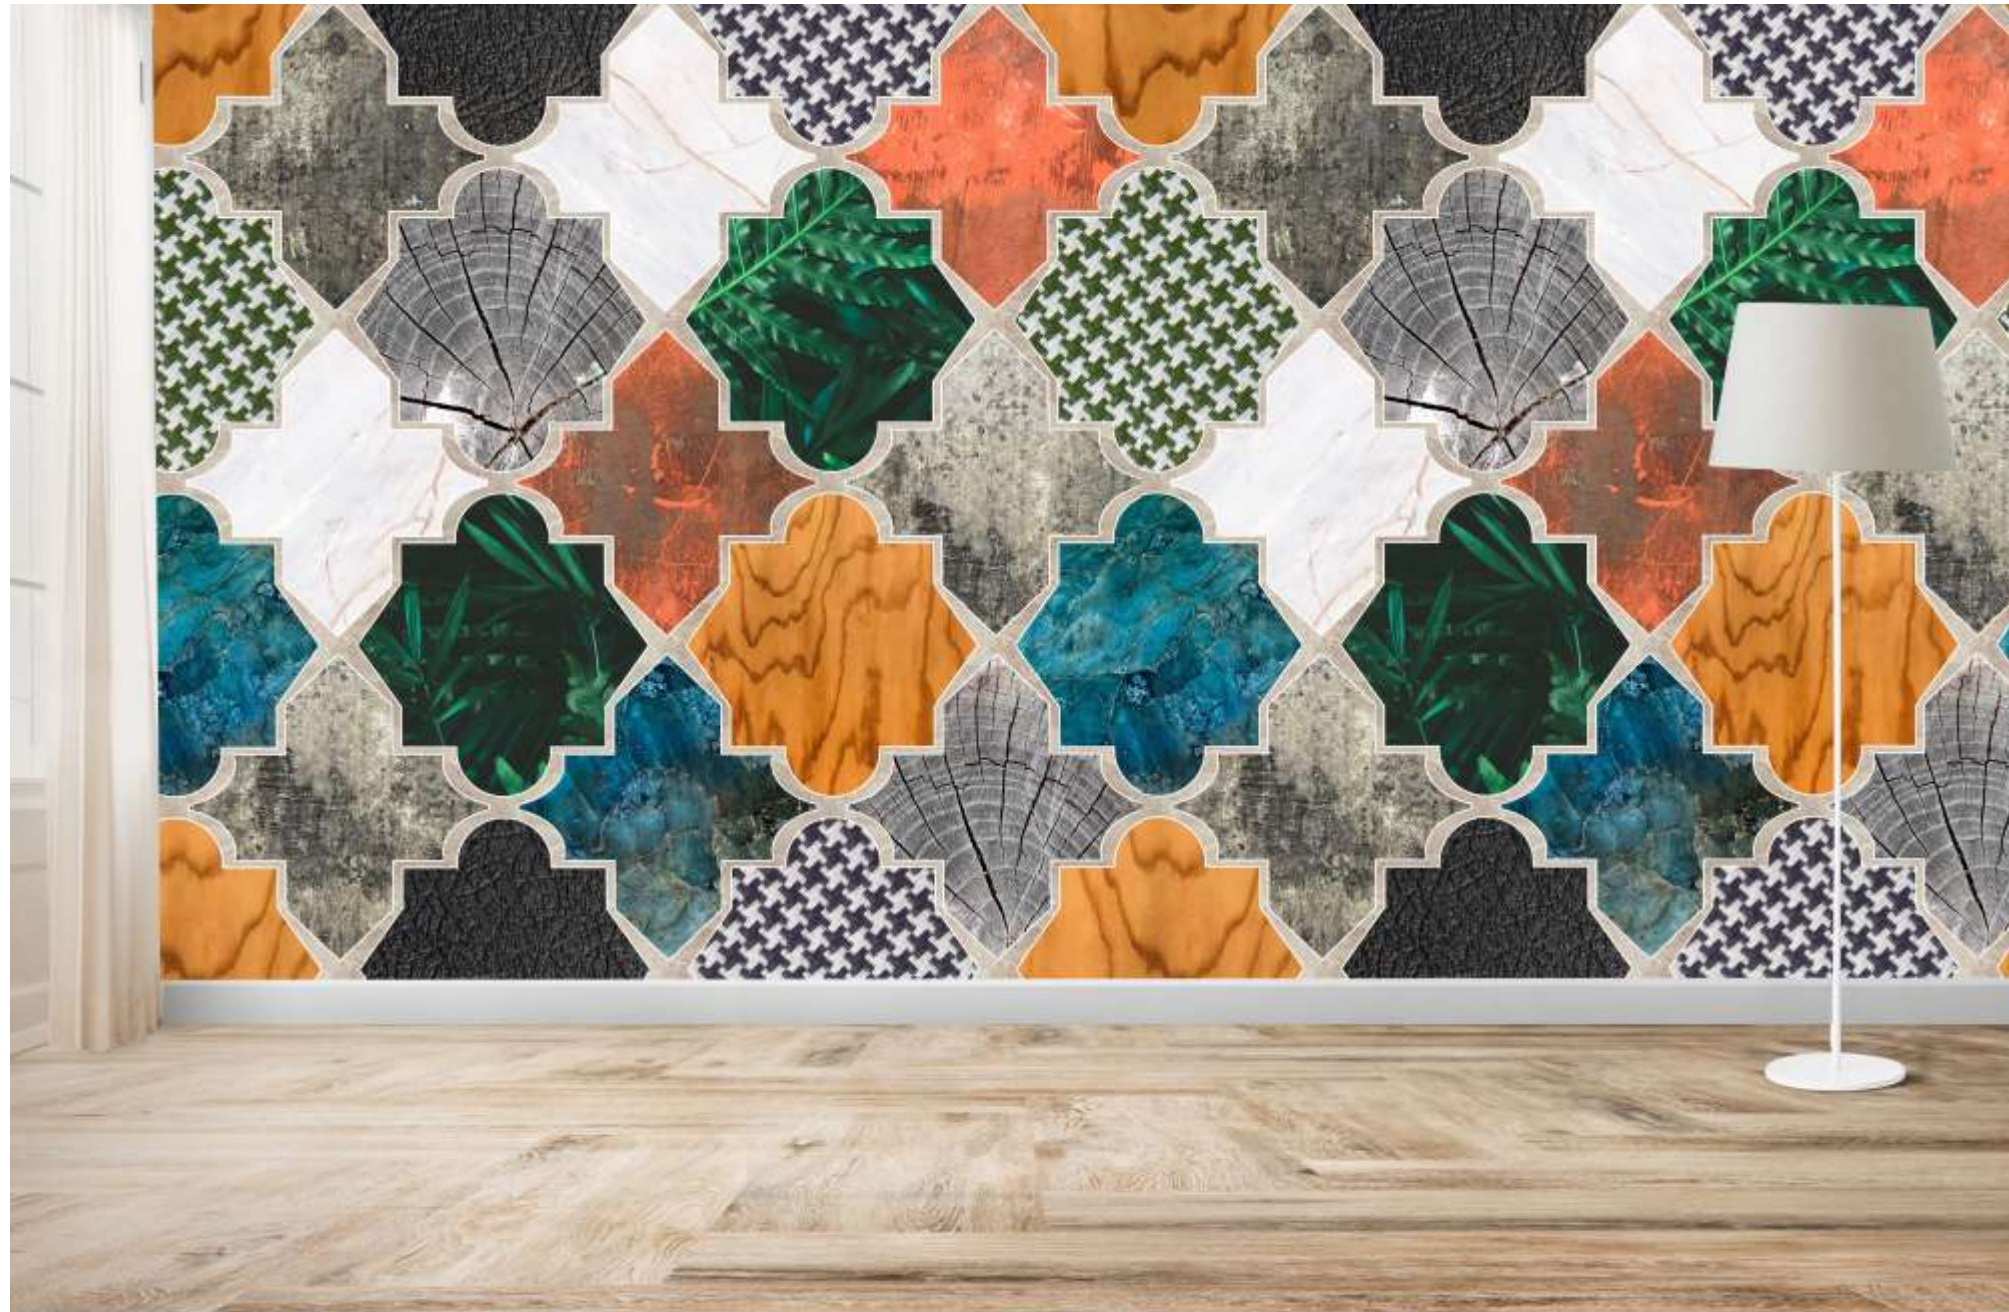

BR/ML/005

Information :

- This is a wall mural. Full design is divided into parts as per the size.
- 1/2 inch overlapped is given for pasting as well.
- Standard Sizing of the wallpaper - 2 feet in length and 40 feet in width
(can be changed as per custom order)

MBL/ML/001

Information :

- This is a wall mural. Full design is divided into parts as per the size.
- 1/2 inch overlapped is given for pasting as well.
- Standard Sizing of the wallpaper - 2 feet in length and 40 feet in width
(can be changed as per custom order)