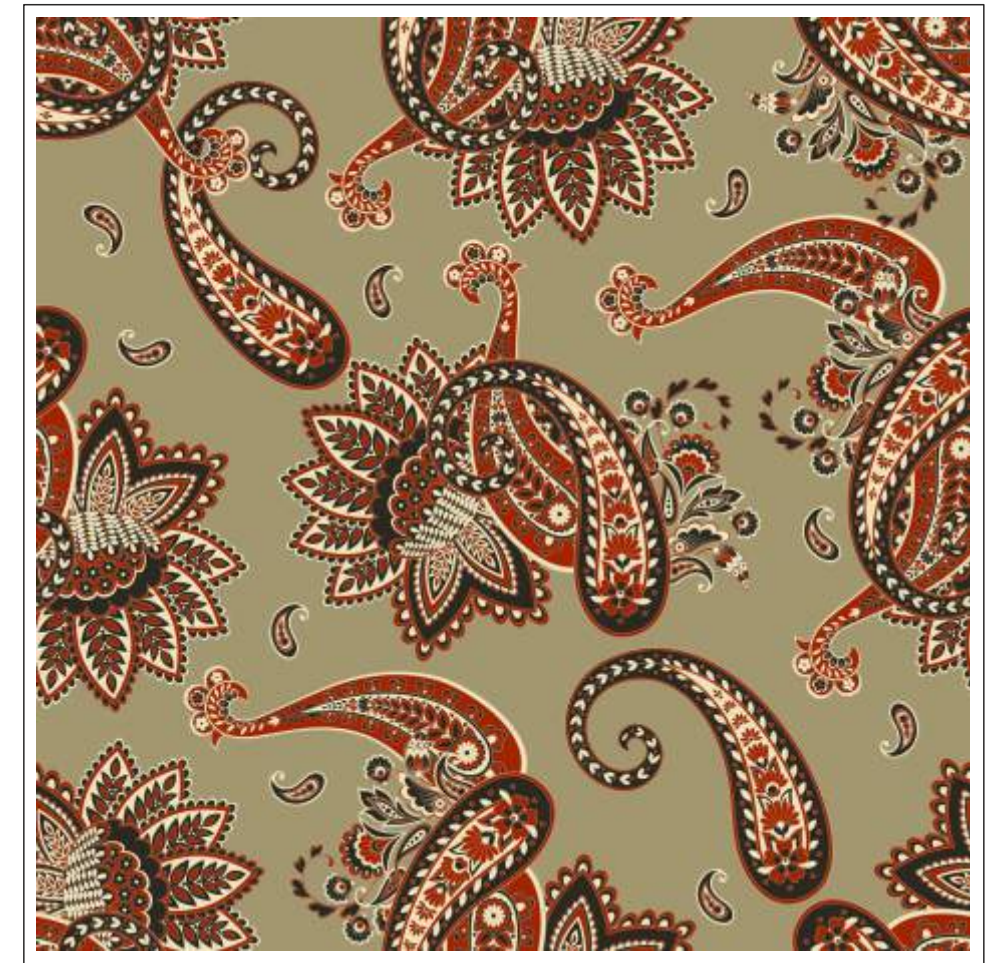

FLR/SL/010

Information :

- This is a seamless pattern. Each tile is repeated at 24x24 inch.
- 1/2 inch overlapped is given for pasting as well.
- Standard Sizing of the wallpaper - 2 feet in length and 40 feet in width
  (can be changed as per custom order)