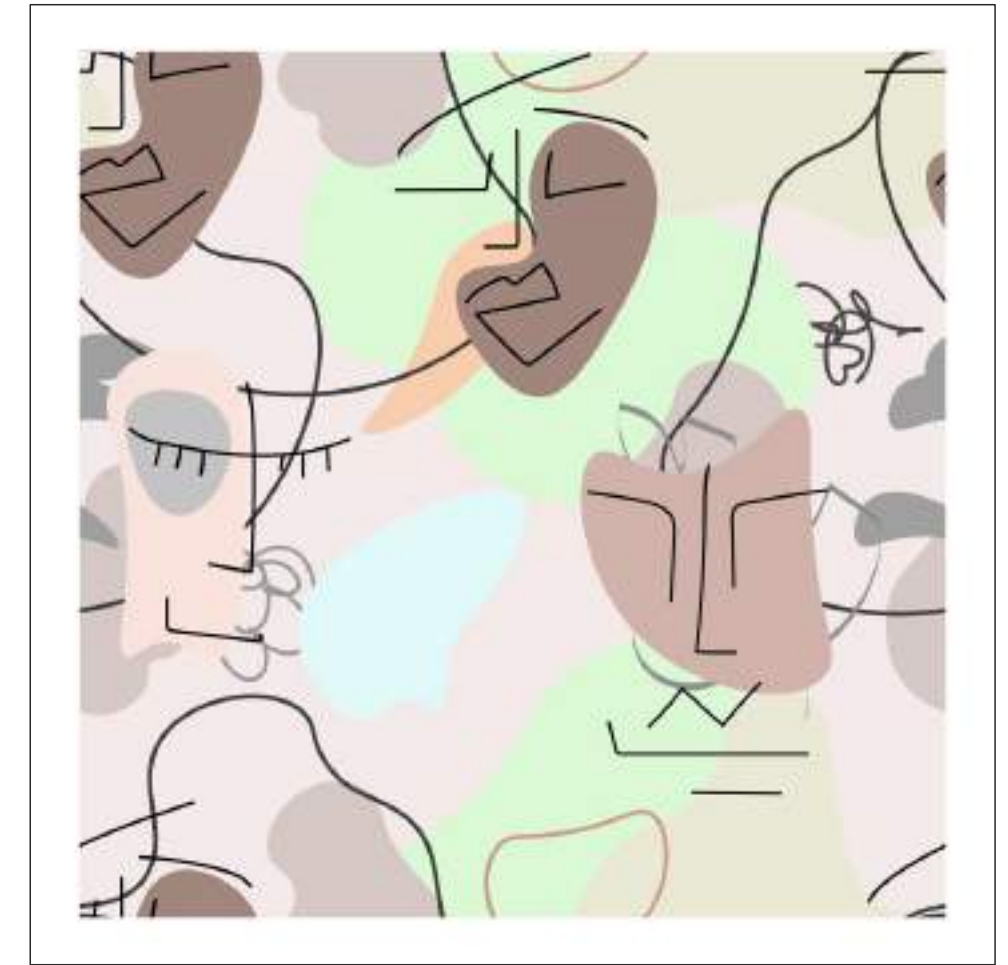

MDN/SL/033

Information :

- This is a seamless pattern. Each tile is repeated at 24x24 inch.
- 1/2 inch overlapped is given for pasting as well.
- Standard Sizing of the wallpaper - 2 feet in length and 40 feet in width (can be changed as per custom order)