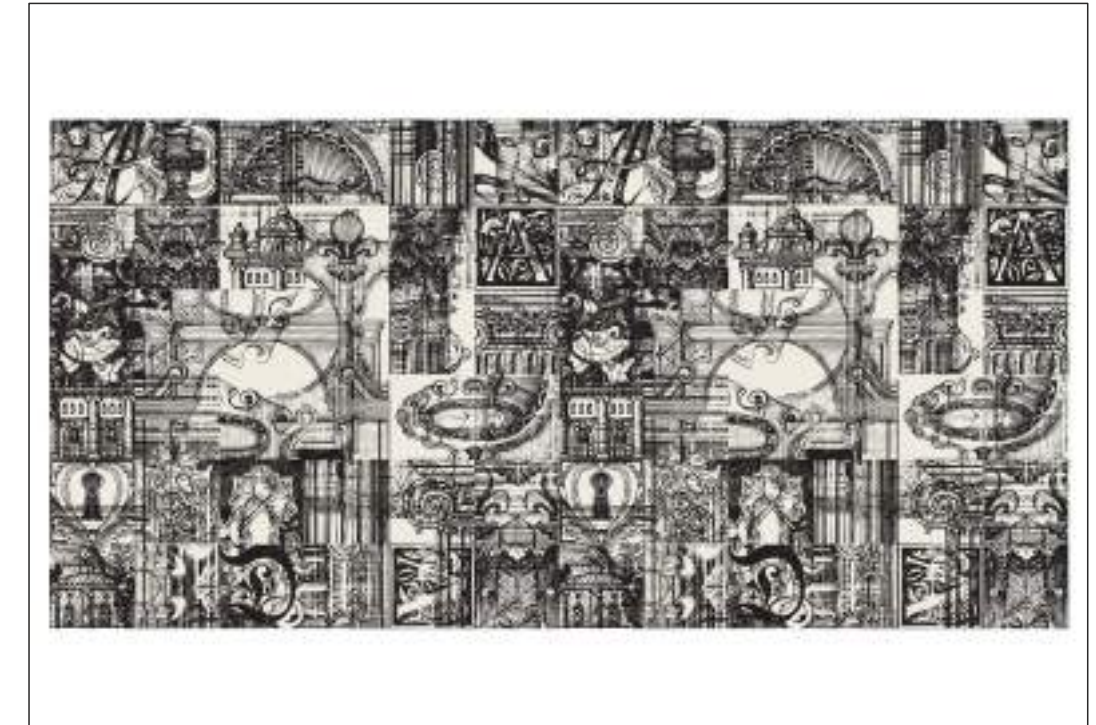

ABT/ML/001

Information :

- This is a wall mural. Full design is divided into parts as per the size.
- 1/2 inch overlapped is given for pasting as well.
- Standard Sizing of the wallpaper - 2 feet in length and 40 feet in width (can be changed as per custom order)