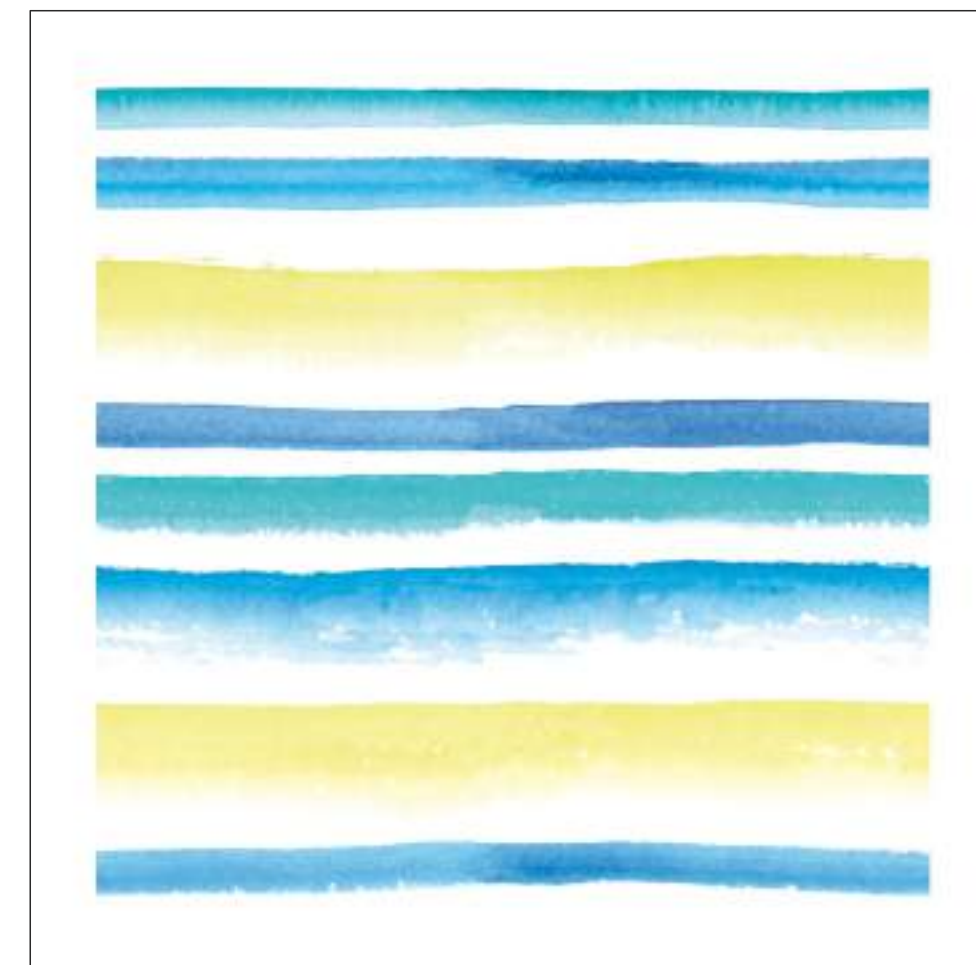

ABT/SL/027

Information :

- This is a seamless pattern. Each tile is repeated at 24x24 inch.
- 1/2 inch overlapped is given for pasting as well.
- Standard Sizing of the wallpaper - 2 feet in length and 40 feet in width (can be changed as per custom order)