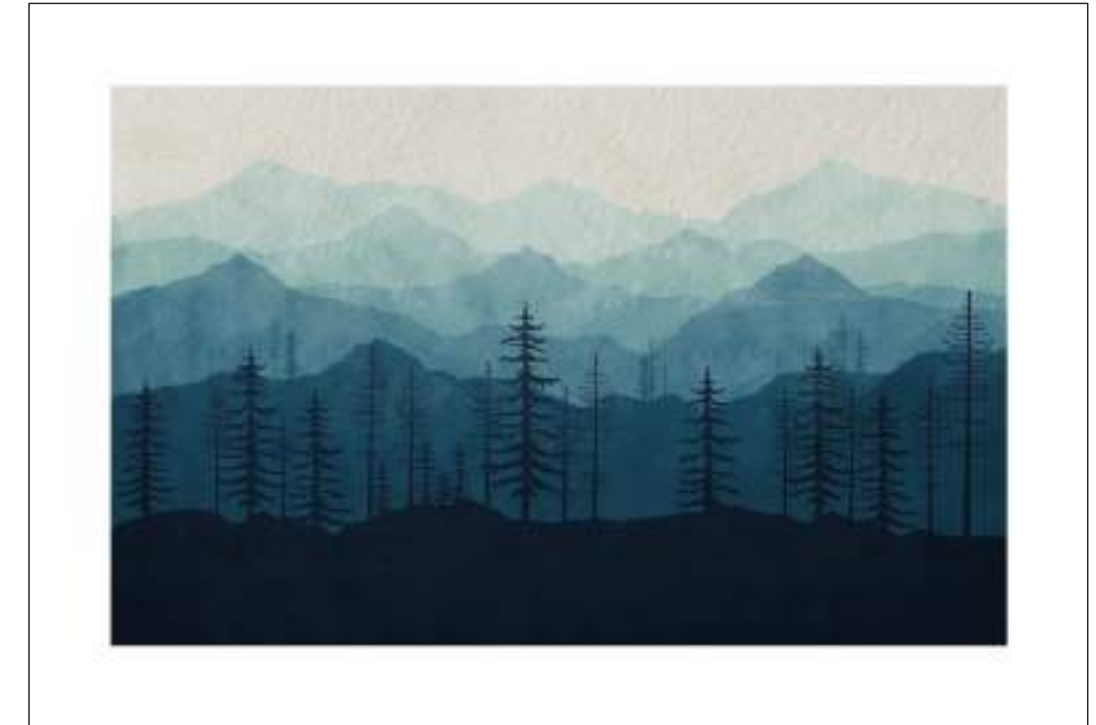

ABT/ML/017

Information :

- This is a wall mural. Full design is divided into parts as per the size.
- 1/2 inch overlapped is given for pasting as well.
- Standard Sizing of the wallpaper - 2 feet in length and 40 feet in width (can be changed as per custom order)