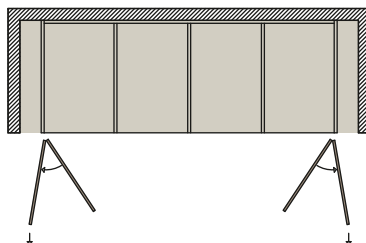

The system does not necessarily have to be placed on the floor, therefore it is possible to create systems raised from the ground or placed on a cupboard or a chest of drawers.

Thanks to the innovative door movement system with its moving load-bearing frame, the weight of the system and the doors is carried solely by the side of the cabinet; the system places no load on the top of the cabinet. As a result, double systems with an enormous free internal span of 3000 mm are possible without requiring a central panel or support.

Exedra2 Star

Traditional

In wall recess

Raised from the ground

Exedra2 Smart

Traditional

In wall recess

Raised from the ground