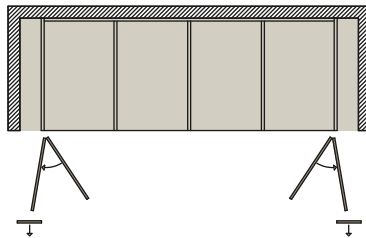

The system does not necessarily have to be placed on the floor, therefore it is possible to create systems raised from the ground or placed on a cupboard or a chest of drawers.

Thanks to the innovative door movement system with its moving load-bearing frame, the weight of the system and the doors is carried solely by the side of the cabinet; the system places no load on the top of the cabinet. As a result, double systems with an enormous free internal span of 3000 mm are possible without requiring a central panel or support.

Exedra2 Star

Traditional

In wall recess

Raised from the ground

Exedra2 Smart

Traditional

In wall recess

Raised from the ground