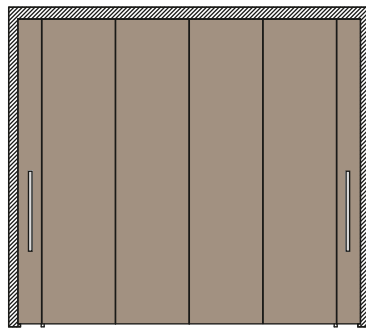

Exedra2 Star is the version where the compartment that houses the mechanism is always hidden by the cover panel which is fixed to the front of the system.

Exedra2 Smart is the version that requires less depth of the cabinet; the door edges are visible when they are folded into their compartment. Both versions are available with the electric Push kit for the opening of handle-less furniture.

Single door, right mechanism

Double doors, pair of mechanism (left and right)

The Exedra2 system is the ideal mechanism in a host of applications. The absence of a frontal lower track makes it adaptable to any application, from traditional cabinets to walk-in wardrobes.

The system does not necessarily have to be placed on the floor, therefore it is possible to create systems raised from the ground or placed on a cupboard or a chest of drawers.

Thanks to the innovative door movement system with its moving load-bearing frame, the weight of the system and the doors is carried solely by the side of the cabinet; the system places no load on the top of the cabinet. As a result, double systems with an enormous free internal span of 3000 mm are possible without requiring a central panel or support.

Exedra2 Star

Traditional

In wall recess

Raised from the ground

Exedra2 Smart

Traditional

In wall recess

Raised from the ground