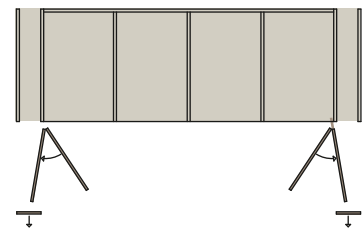

The system does not necessarily have to be placed on the floor, therefore it is possible to create systems raised from the ground or placed on a cupboard or a chest of drawers.

Thanks to the innovative door movement system with its moving load-bearing frame, the weight of the system and the doors is carried solely by the side of the cabinet; the system places no load on the top of the cabinet. As a result, double systems with an enormous free internal span of 3000 mm are possible without requiring a central panel or support.

Exedra2 Star

Traditional

In wall recess

Raised from the ground

Exedra2 Smart

Traditional

In wall recess

Raised from the ground