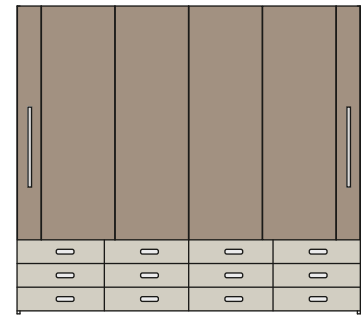

Exedra2 Star is the version where the compartment that houses the mechanism is always hidden by the cover panel which is fixed to the front of the system.

Exedra2 Smart is the version that requires less depth of the cabinet; the door edges are visible when they are folded into their compartment. Both versions are available with the electric Push kit for the opening of handle-less furniture.

The system does not necessarily have to be placed on the floor, therefore it is possible to create systems raised from the ground or placed on a cupboard or a chest of drawers.

Thanks to the innovative door movement system with its moving load-bearing frame, the weight of the system and the doors is carried solely by the side of the cabinet; the system places no load on the top of the cabinet. As a result, double systems with an enormous free internal span of 3000 mm are possible without requiring a central panel or support.

Exedra2 Star

Traditional

In wall recess

Raised from the ground

Exedra2 Smart

Traditional

In wall recess

Raised from the ground