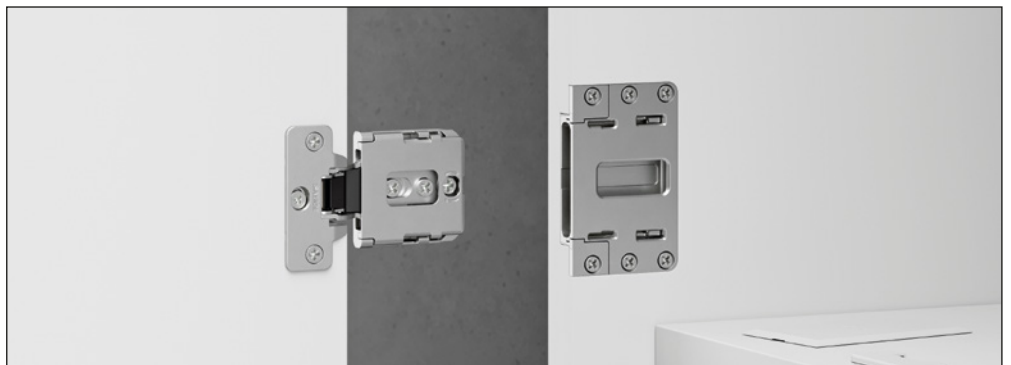

Conecta • Assembly • Single door with holder DQG5B

Fix the holder to the cabinet side using the Euroscrews

Insert the hinge into the holder

Lock the hinge into place using the back cam

Apply the flange and the screw cover caps

Double doors with holder DQG5B

Fix the holders to the cabinet side using the interscrews

Insert the hinges into the holders

Lock the hinges into place using the back cam

Apply the flange and the screw cover caps