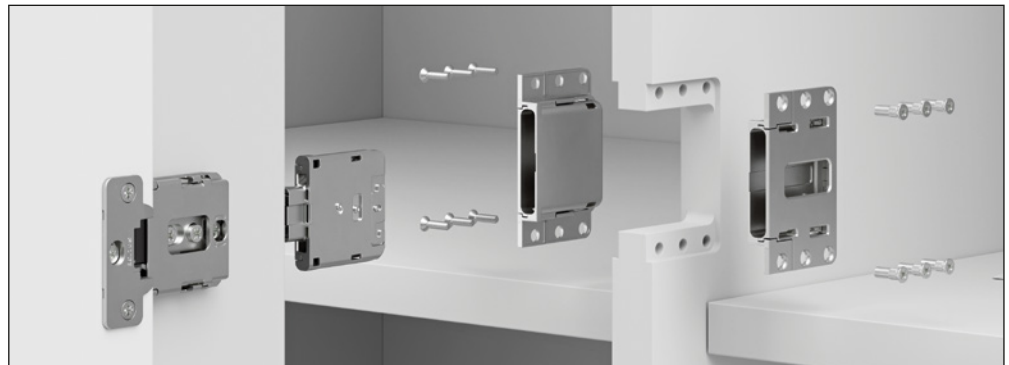

Conecta • Assembly • Single door with holder DQG5B

Fix the holder to the cabinet side using the Euroscrews

Insert the hinge into the holder

Lock the hinge into place using the back cam

Apply the flange and the screw cover caps

Double doors with holder DQG5B

Fix the holders to the cabinet side using the interscrews

Insert the hinges into the holders

Lock the hinges into place using the back cam

Apply the flange and the screw cover caps