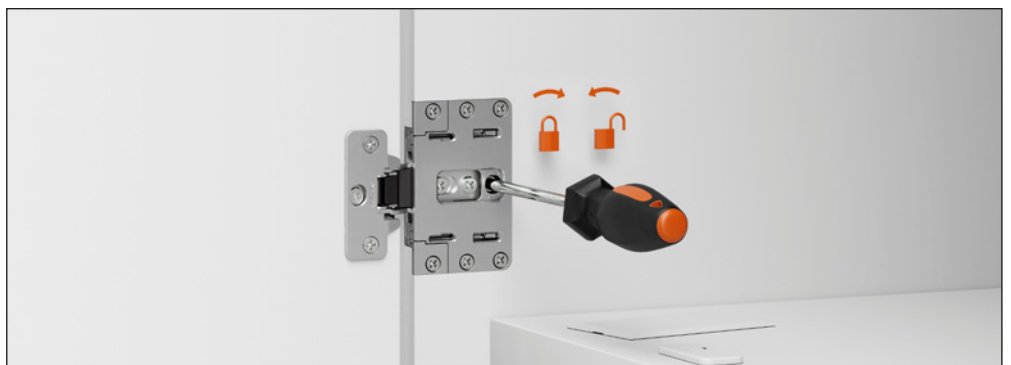

Conecta • Assembly • Single door with holder DQG5B

Fix the holder to the cabinet side using the Euroscrews

Insert the hinge into the holder

Lock the hinge into place using the back cam

Apply the flange and the screw cover caps

Double doors with holder DQG5B

Fix the holders to the cabinet side using the interscrews

Insert the hinges into the holders

Lock the hinges into place using the back cam

Apply the flange and the screw cover caps