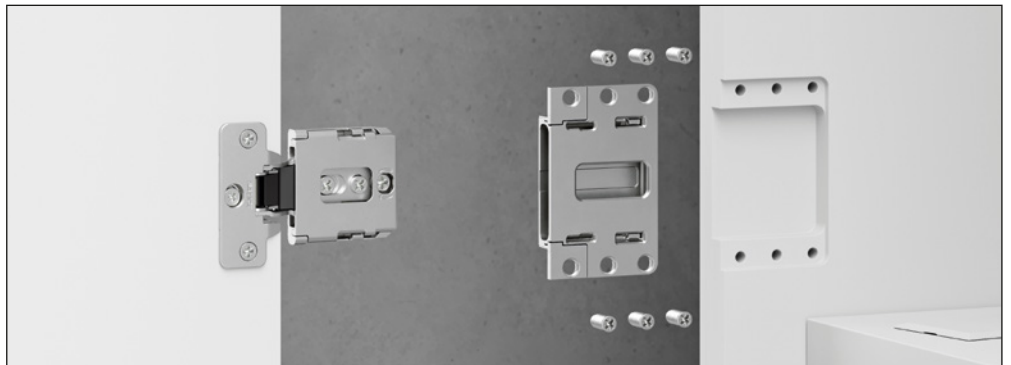

Conecta • Assembly • Single door with holder DQG5B

Fix the holder to the cabinet side using the Euroscrews

Insert the hinge into the holder

Lock the hinge into place using the back cam

Apply the flange and the screw cover caps

Double doors with holder DQG5B

Fix the holders to the cabinet side using the interscrews

Insert the hinges into the holders

Lock the hinges into place using the back cam

Apply the flange and the screw cover caps