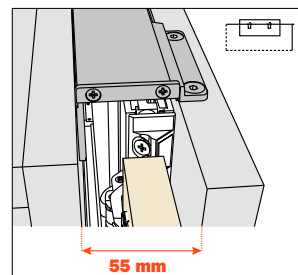

Opening direction

Number of the systems:

Side panel connector kit

Supplementary roller guide

Supplementary roller guide for aluminium-framed glass doors and framed wooden doors.

The fixing of this component requires additional working. Please do not hesitate to consult our technical support department for assistance.