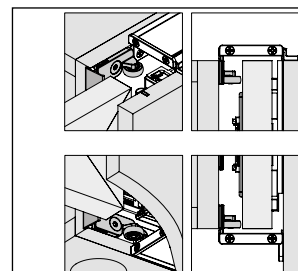

Opening direction

Number of the systems:

Side panel connector kit

Supplementary roller guide

Supplementary roller guide for aluminium-framed glass doors and framed wooden doors.

The fixing of this component requires additional working. Please do not hesitate to consult our technical support department for assistance.