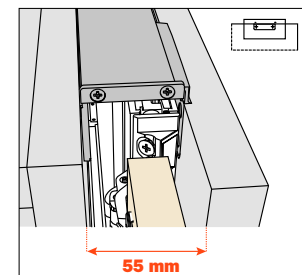

Opening direction

Number of the systems:

Side panel connector kit

Supplementary roller guide

Supplementary roller guide for aluminium-framed glass doors and framed wooden doors.

The fixing of this component requires additional working. Please do not hesitate to consult our technical support department for assistance.