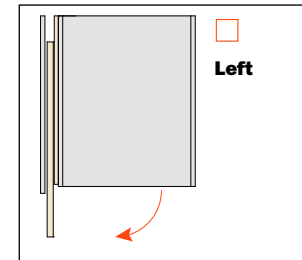

Opening direction

Number of the systems:

Side panel connector kit

Supplementary roller guide

Supplementary roller guide for aluminium-framed glass doors and framed wooden doors.

The fixing of this component requires additional working. Please do not hesitate to consult our technical support department for assistance.