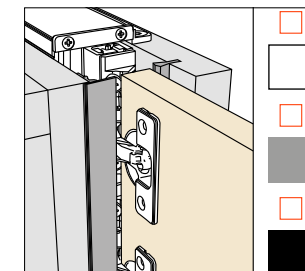

Front cover kit

Contact name
Company
Date
Project
Notes