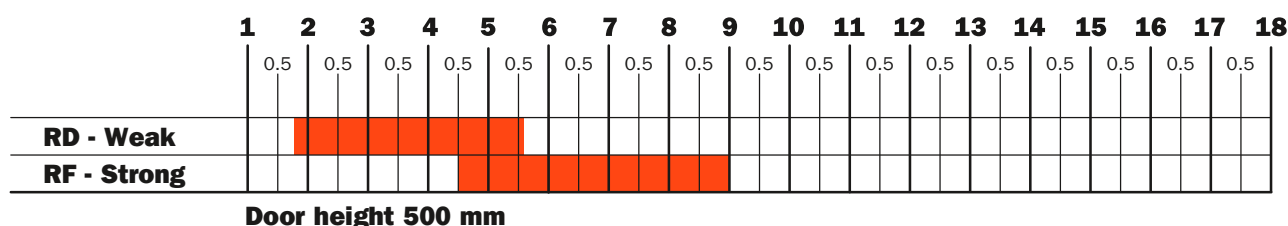

EvoLift - Opening systems - Flap door

Charts to select the strength of the system for a single-operation door opening

Charts to select the exact system suitable for the dimensions and weight of the door.

It is suggested that some assembly trials are made.

Our technical Assistance Service is at your disposal for any additional information.