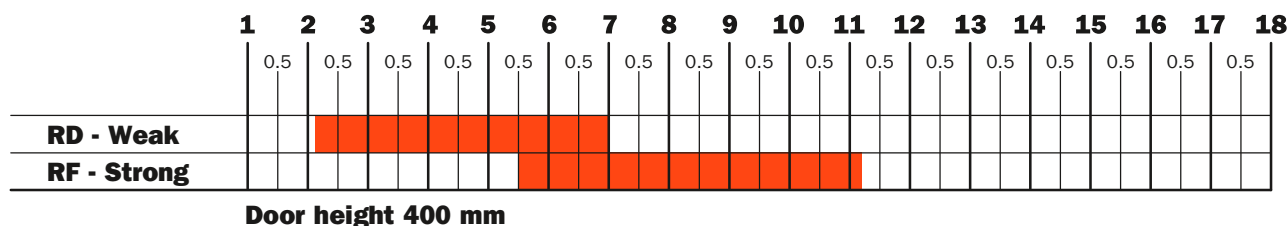

EvoLift - Opening systems - Flap door

Charts to select the strength of the system for a single-operation door opening

Charts to select the exact system suitable for the dimensions and weight of the door.

It is suggested that some assembly trials are made.

Our technical Assistance Service is at your disposal for any additional information.