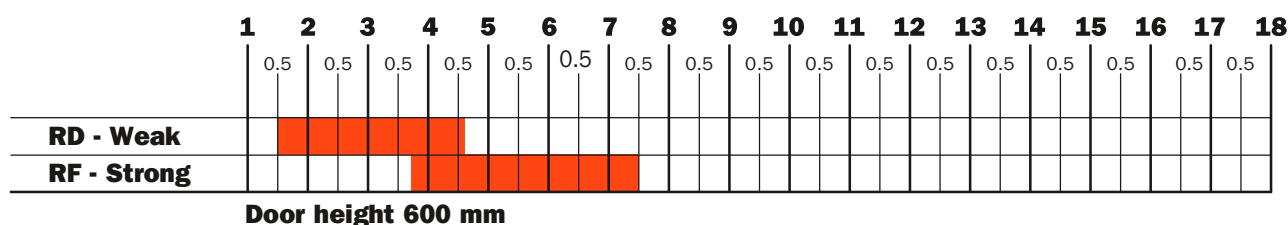

EvoLift - Opening systems - Flap door

Charts to select the strength of the system for a single-operation door opening

Charts to select the exact system suitable for the dimensions and weight of the door.

It is suggested that some assembly trials are made.

Our technical Assistance Service is at your disposal for any additional information.