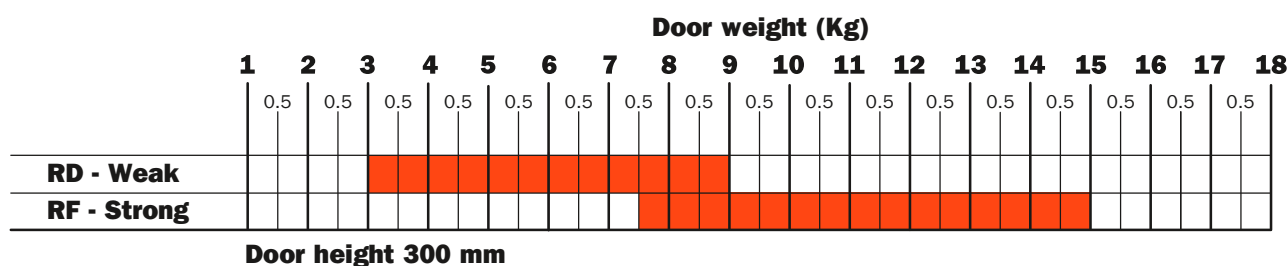

EvoLift - Opening systems - Flap door

Charts to select the strength of the system for a single-operation door opening

Charts to select the exact system suitable for the dimensions and weight of the door.

It is suggested that some assembly trials are made.

Our technical Assistance Service is at your disposal for any additional information.