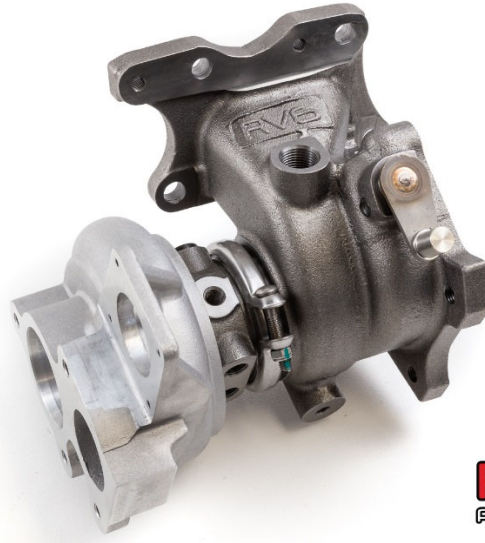

## RV6™ 1.5T R365 RED Ball Bearing 1.5T Turbocharger

### Package Contents

- 1 x R365 RED Turbocharger
- 1 x Inlet Gasket
- 1 x Outlet Gasket
- 1 x Oil Feed Adapter
- 1 x Preassembled Oil Feed Line with Banjo Adapter
- 1 x Upper Coolant Banjo Adapter
- 1 x Lower Coolant Banjo Adapter
- 2 x M12 Coolant Banjo Bolt
- 1 x M10 Oil Banjo Bolt (0.6MM)
- 4 x M12 Copper Washer
- 2 x M10 Copper Washer
- 2 x M10 x 1.25 x 30mm Flange bolts
- 2 x M10 x 1.25 x 42mm Studs
- 2 x M10 x 1.25 Flange Nuts
- 1 x M8 x 1.25 x 48mm Studs
- 1 x Oil Strainer O-Ring
- 1x Turbo Drain Gasket