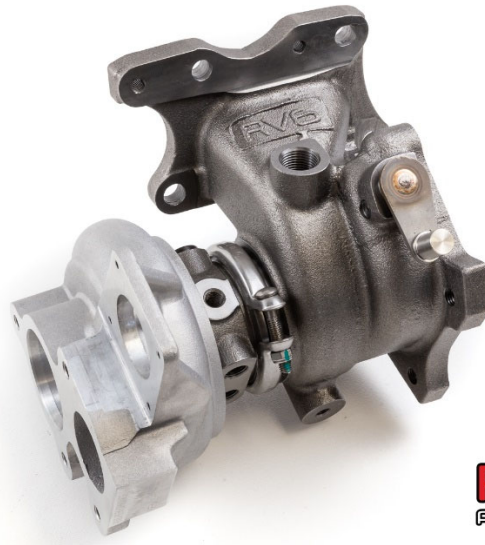

Package Contents

RV6™ 1.5T R365 Journal Bearing 1.5T Turbocharger

Applications

2016-2021 Civic 1.5T

2017-2021 Civic Si

Package Contents

- 1 x R365 Turbocharger
- 1 x Inlet Gasket
- 1 x Outlet Gasket
- 1 x Oil Feed Adapter
- 1 x Preassembled Oil Feed Line with Banjo Adapter
- 1 x Upper Coolant Banjo Adapter
- 1 x Lower Coolant Banjo Adapter
- 2 x M12 Coolant Banjo Bolt
- 1 x M10 Oil Banjo Bolt (2.5MM)
- 4 x M12 Copper Washer
- 2 x M10 Copper Washer
- 2 x M10 x 1.25 x 30mm Flange bolts
- 2 x M10 x 1.25 x 42mm Studs
- 2 x M10 x 1.25 Flange Nuts
- 1 x M8 x 1.25 x 48mm Studs
- 1 x Oil Strainer O-Ring