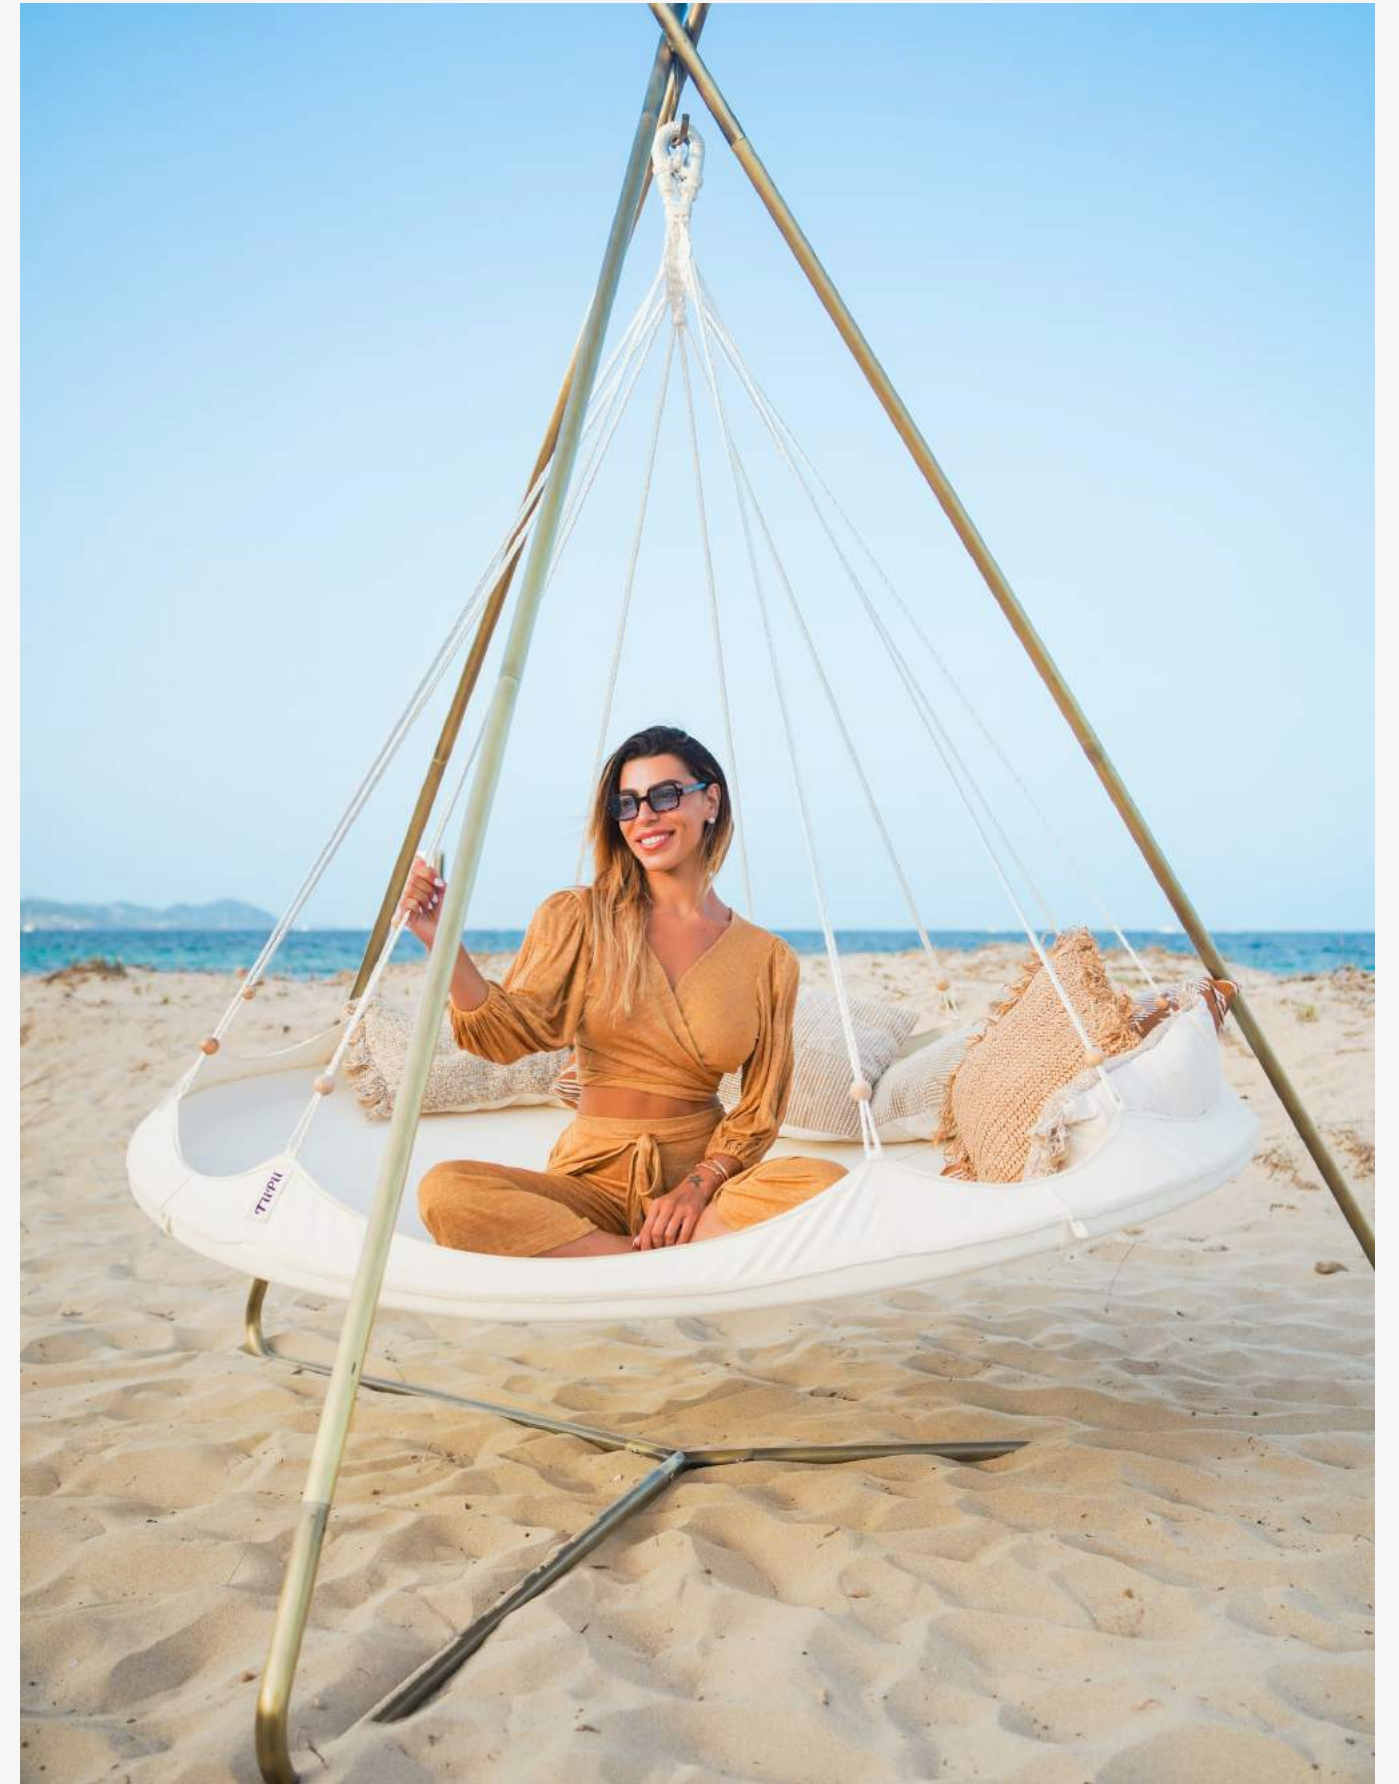

THE FUTURE

Luxury Beyond Boundaries, Sustainably

Indulge in the crystal-clear waters, white sandy beaches, and thriving coral reefs. Our TiiPii Beds are crafted to seamlessly blend extravagance with sustainability in the realm of leisure.

Whether you're diving into water sports or enjoying quality moments of rejuvenation, our products offer a unique and environmentally conscious experience, embodying the essence of sustainable living.