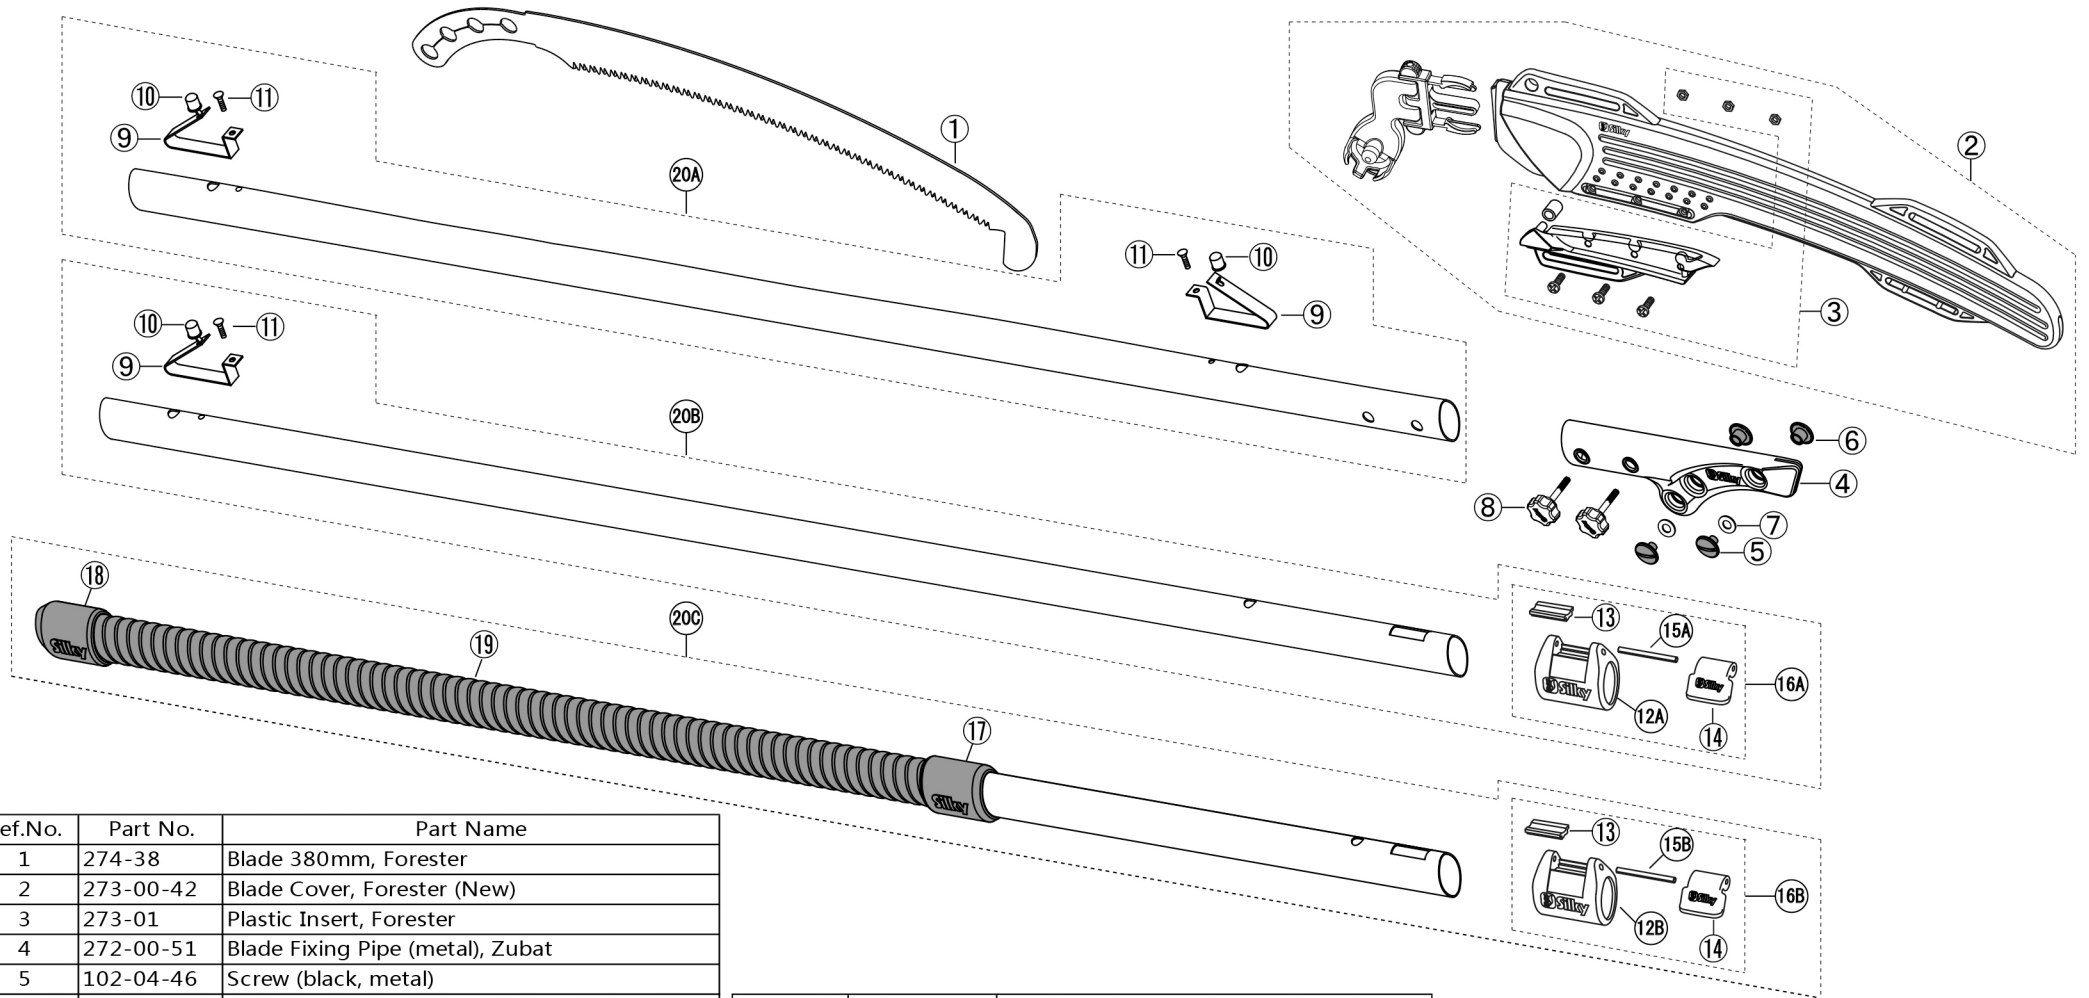

Stihl FORESTER 3000·4500

2015.05.11

Ref.No.	Part No.	Part Name
1	274-38	Blade 380mm, Forester
2	273-00-42	Blade Cover, Forester (New)
3	273-01	Plastic Insert, Forester
4	272-00-51	Blade Fixing Pipe (metal), Zubat
5	102-04-46	Screw (black, metal)
6	102-04-47	Nut (black, metal)
7	110-04-36	Washer, Accel
8	272-04-32	Bolt, Zubat pole saw
9	272-04-05	Stopper Button Spring, Longboy, Zubat
10	365-04-38	Stopper Button, Longboy
11	370-04-77	Spring Fixing Bolt, Longboy
12A	273-04-04	Clamp Housing (S), Forester
12B	273-04-05	Clamp Housing (L), Forester
13	234-04-06	Spacer, Zubat, Longboy
14	177-04-74	Shaking Proof, Lever (NEW)
15A	177-04-78	Rod Pin, Zubat, Longboy
15B	177-04-84	Rod Pin, Hayauchi, Longboy

Ref. No.	Part No.	Part Name
16A	273-02	Clamp Housing (S) ass'y, Forester
16B	273-03	Clamp Housing (L) ass'y, Forester
17	273-04-02	Rubber Sleeve, Forester
18	273-04-03	Rubber Sole, Forester
19	273-04-01	Rubber Grip Tape, Forester
20A	273-00-22	Pole (S), Forester 3000
	273-00-26	Pole (S), Forester 4500
20B	273-00-23	Pole (M), Forester 3000
	273-00-27	Pole (M), Forester 4500
20C	273-00-12	Pole (L), Forester 3000
	273-00-14	Pole (L), Forester 4500