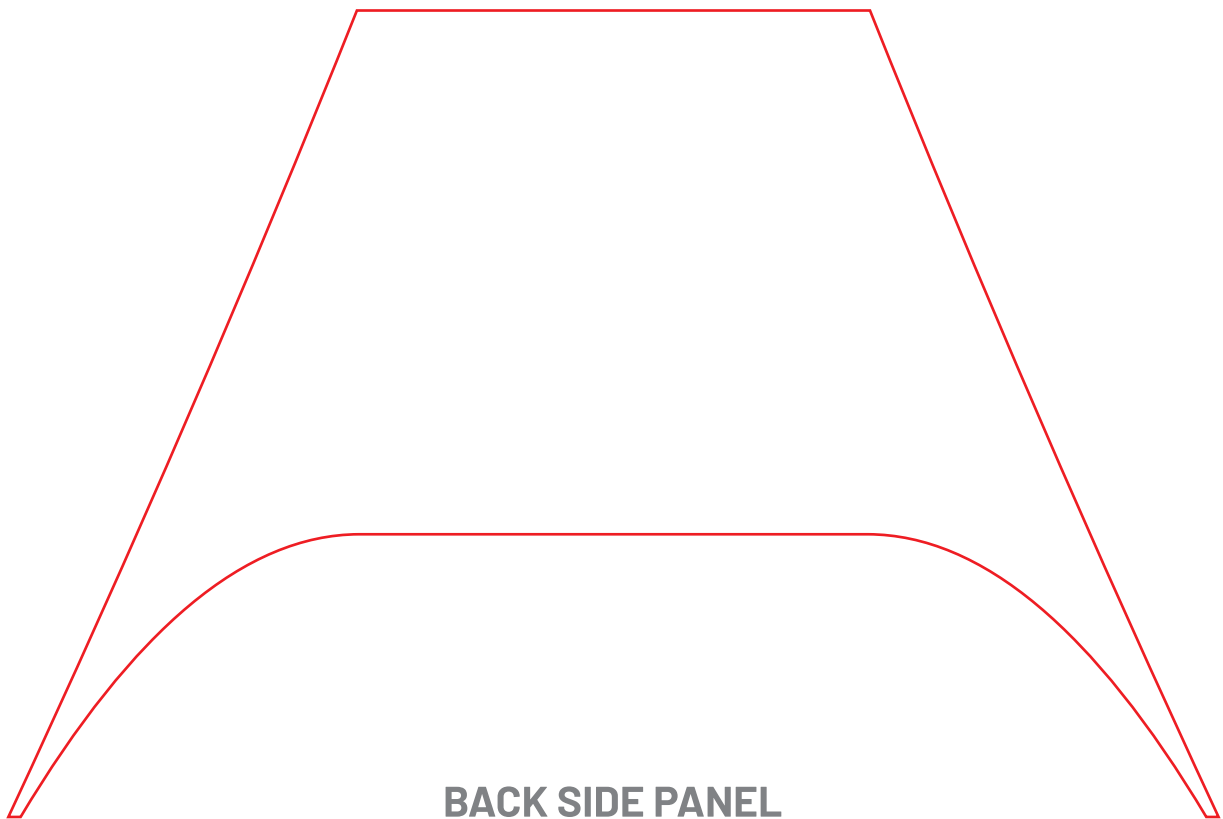

SKETCH SHEET

72FT X 46FT DOUBLE POLE STAR TENT

*If your artwork is same for both sides then do sketch on one shape only.

Please draw desire layout as per your requirement. Our designer will create design accordingly.

SKETCH SHEET

72FT X 46FT DOUBLE POLE STAR TENT

*If your package is a single sided graphics option then do sketch on one shape only.

SMALL WALL 1 - PRINTED INSIDE

SMALL WALL 1 - PRINTED OUTSIDE

SMALL WALL 2 - PRINTED INSIDE

SKETCH SHEET

72FT X 46FT DOUBLE POLE STAR TENT

*If your package is a single sided graphics option then do sketch on one shape only.

LARGE WALL 1 - PRINTED INSIDE

LARGE WALL 1 - PRINTED OUTSIDE

LARGE WALL 2 - PRINTED INSIDE