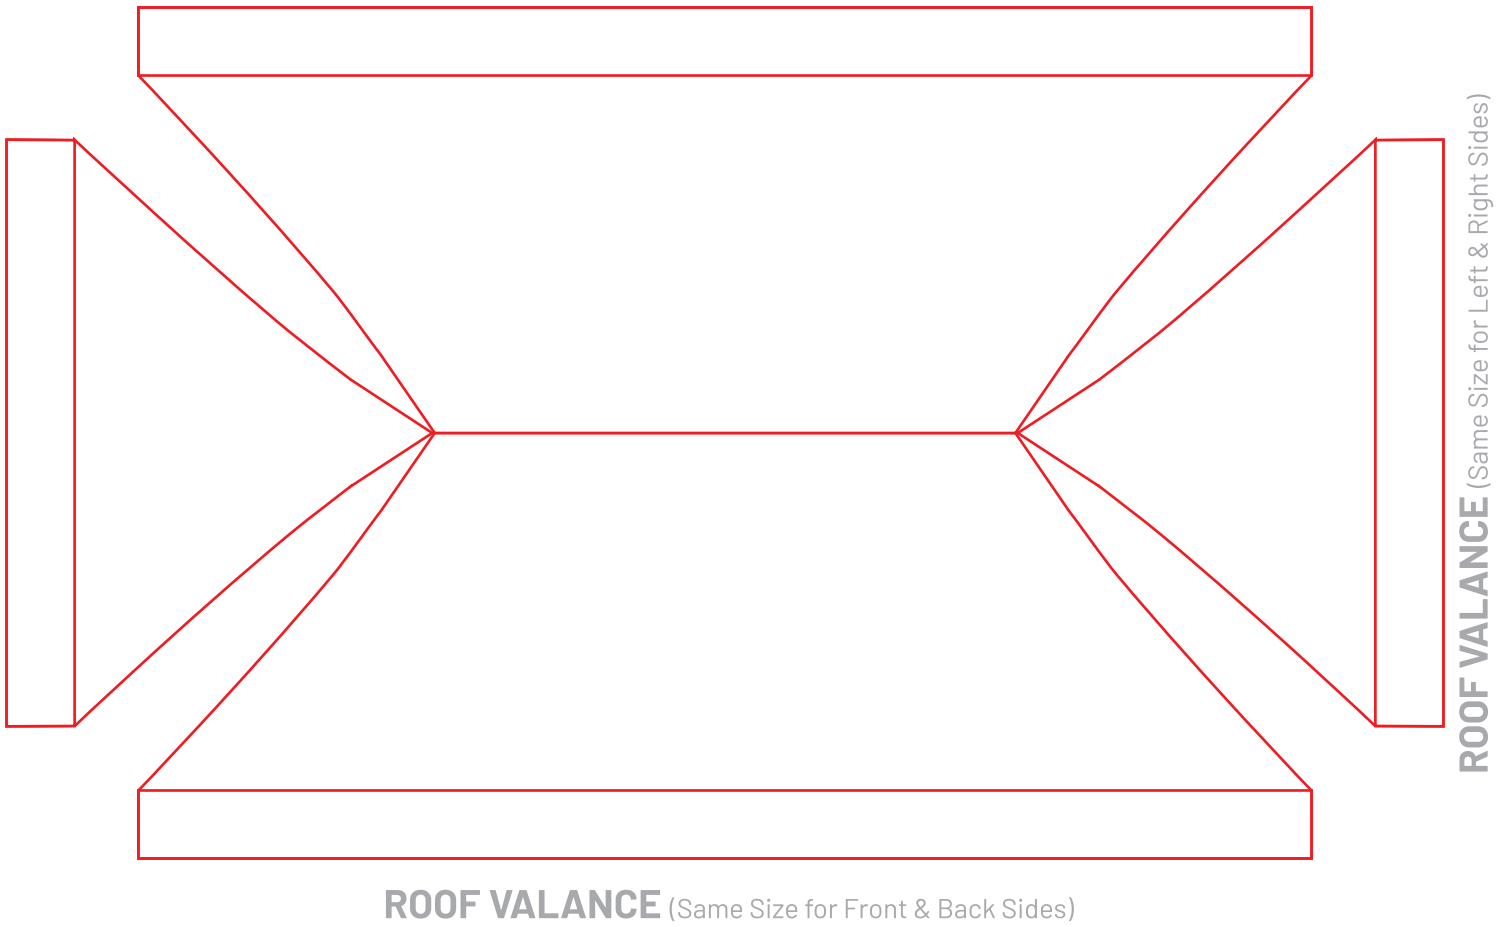

SKETCH SHEET

10FT X 20FT TENT CONOPY

Please draw desire layout as per your requirement. Our designer will create design accordingly.

SKETCH SHEET

20FT FULL BACK WALL

*If your package is a single sided graphics option then do sketch on one rectangle only.

FULL WALL (PRINTED INSIDE)

FULL WALL (PRINTED OUTSIDE)

Please draw desire layout as per your requirement. Our desiger will create design accordingly.