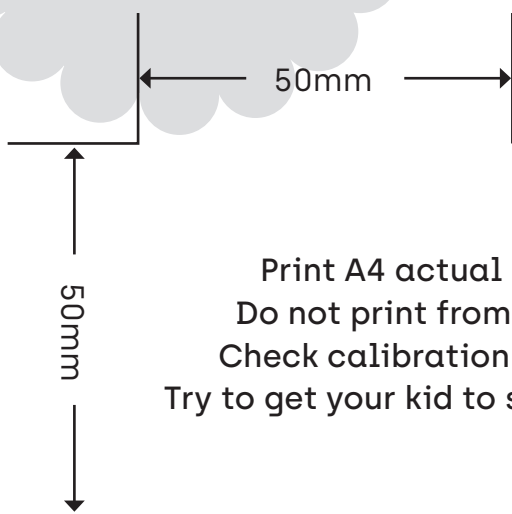

d u b s

Find your perfect fit

EU

37	37
36	36
35	35
34	34
33	33
32	32
31	31
30	30
29	29
28	28
27	27
26	26
25	25
24	24
23	23

UK

4	4
3	4
2	2
1	1
13	13
12	12
11	11
10	10
9	9
8	8
7	7
6	6

Calibration

Print A4 actual size, no scaling.
Do not print from mobile or tablet.
Check calibration before measuring.
Try to get your kid to stand still (good luck)

Not a part of the Dubs family yet?

Scan me for 10% off your next purchase

Place edge of paper and heel against wall