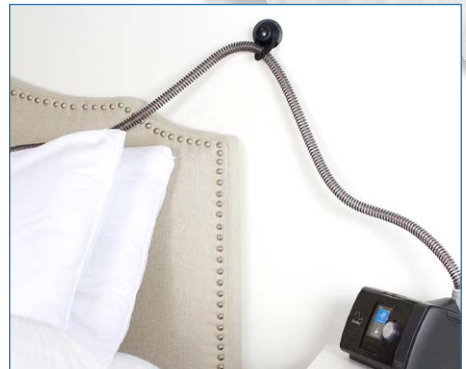

Solution: *Sleep Noodle™ the positional sleep aid. is a simpler & more natural anti-snore solution that helps prevent rolling on your back.*

Sleep Noodle®

Problem: Do you experience water spills, vibration and night stand scratches caused by your CPAP machine?

Solution: *Black Knight™ non-slip silicone mat helps to keep your CPAP machine in place. Absorbs heat & vibration, and guards against water spills.*

JACK™

Mask & Tube Lift

- Cost effective
- Easy to install
- Repositionable
- Portable
- Adheres to most surfaces
- Supports oxygen & CPAP tubing
- Attractive retail packaging