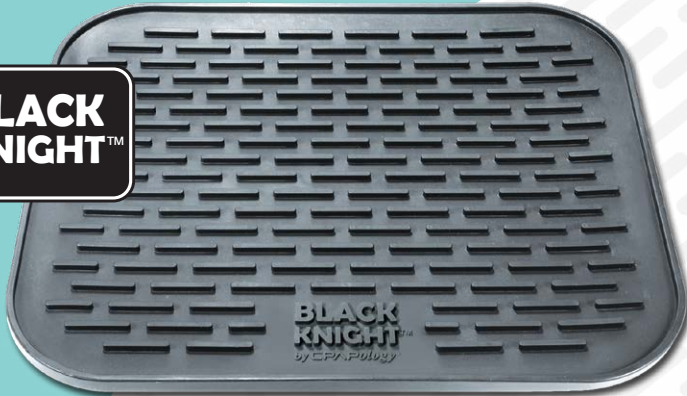

CPAPology®

Sleep Noodle®

Positional Sleep Aid

- A simpler & more natural anti-snore solution.
- Excellent cost-effective positional therapy.
- Durable & easy to use.
- Breathable mesh belt with industrial strength hook & loop fastener.
- Self-healing zipper.

Stop Snoring! I've got your back.™

Visit cpapology.com to view **Sleep Noodle** video

CPAPology®

Product	Part #	UPC # (ea.)	UPC # (Case of 12)
Sleep Noodle™ (Small)	CY-K8301	663427403016	663427453011
Sleep Noodle™ (Medium)	CY-K8302	663427403023	663427453028
Sleep Noodle™ (Large)	CY-K8303	663427403030	663427453035

BLACK KNIGHT™

BLACK KNIGHT™

Black Knight™ 11¾" (L) x 9" (W)

Protector Mat

- Non-slip silicone mat helps to keep your CPAP machine in place
- Absorbs heat & vibration
- Guards against water spills

BLACK KNIGHT™ PLUS