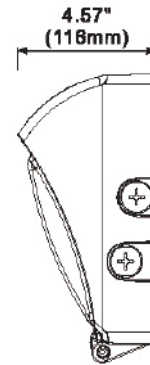

Product Description

High impact polycarbonate.

Included Quick Mount Plate for easy and contractor friendly installation.

Patented Smart Controller

New smart controller makes it easy to select from a range of wattages and CCTs, making this a truly versatile wallpack.

Product Dimensions

Performance Data

* Lumen and Efficacy shows the highest wattage at 5000K

Model No.	Nominal Watts**	Lumens**	Efficacy**
ML-WM-8273-46WT-345K-UV	16/30/42/46W	6520 lm*	138 lm/W*
ML-WM-8273-71WT-345K-UV	21/41/61/71W	9886 lm*	138 lm/W*
ML-WM-8273-100WT-345K-UV	32/62/92/100W	14075 lm*	138 lm/W*