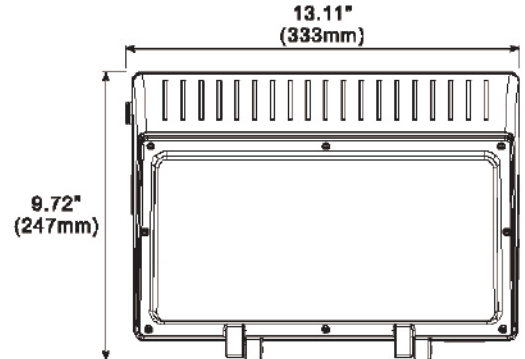

Product Dimensions

Performance Data

* Lumen and Efficacy shows the highest wattage at 5000K

Model No.	Nominal Watts**	Lumens**	Efficacy**
ML-WM-8273-46WT-345K-UV	16/30/42/46W	6520 lm*	138 lm/W*
ML-WM-8273-71WT-345K-UV	21/41/61/71W	9886 lm*	138 lm/W*
ML-WM-8273-100WT-345K-UV	32/62/92/100W	14075 lm*	138 lm/W*