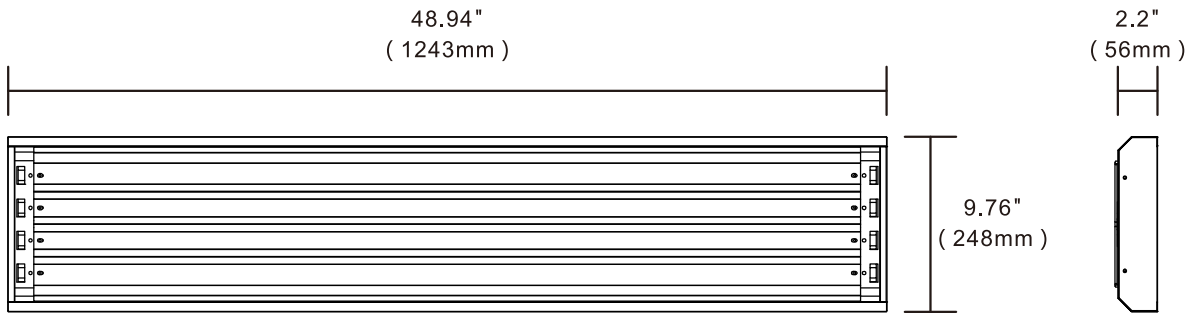

ML-HB-4-T8/HB-6-T8

LED HIGH BAY

DESCRIPTION

Our LED T8 Linear Highbay is contractor's number one choice. With the choice of 4 T8s or 6 T8s tubes, these 4ft linear highbays provide easy installation for contractors. Constructed of powder painted cold-rolled steel, these housing highbays are compatible with T8 tube configurations. This slim profile can be chain mounted or pendant mounted onto the surface.

Specification Features

- Constructed of high quality carbon cold rolled steel
- Powder painted in white
- Suitable for T8 tube configurations
- Can be installed in chain mounted or pendant mounted
- Available in 4 foot lengths
- UL Listed

Ordering information

Model No.	Lamp type	Lamps	Length	Width	Height
ML-HB-4-T8	F32T8	4x32W	48.94"	9.76"	2.2"
ML-HB-6-T8	F32T8	6x32W	48.94"	13.39"	2.2"

Product Descriptions

ML-HB-4-T8

ML-HB-6-T8