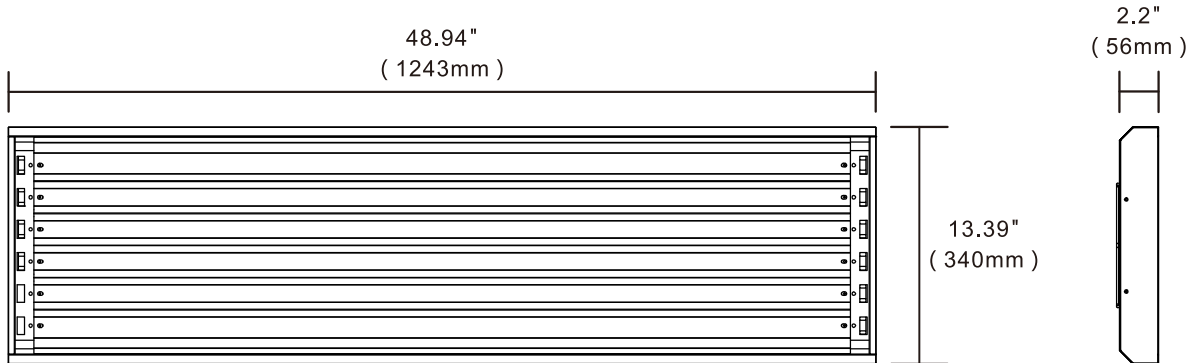

ML-HB-4-T8/HB-6-T8

LED HIGH BAY

DESCRIPTION

Our LED T8 Linear Highbay is contractor's number one choice. With the choice of 4 T8s or 6 T8s tubes, these 4ft linear highbays provide easy installation for contractors. Constructed of powder painted cold-rolled steel, these housing highbays are compatible with T8 tube configurations. This slim profile can be chain mounted or pendant mounted onto the surface.

Specification Features

- Constructed of high quality carbon cold rolled steel
- Powder painted in white
- Suitable for T8 tube configurations
- Can be installed in chain mounted or pendant mounted
- Available in 4 foot lengths
- UL Listed

Ordering information

Model No.	Lamp type	Lamps	Length	Width	Height
ML-HB-4-T8	F32T8	4x32W	48.94"	9.76"	2.2"
ML-HB-6-T8	F32T8	6x32W	48.94"	13.39"	2.2"

Product Descriptions

ML-HB-4-T8

ML-HB-6-T8